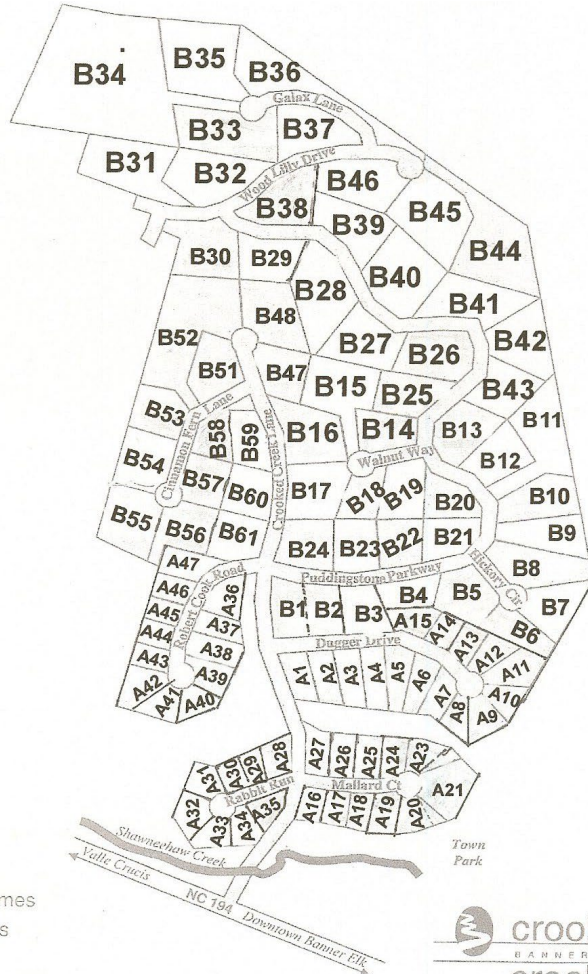

CROOKED CREEK BANNER ELK NORTH CAROLINA

Cluster Homes: 1650+ sq. ft.
Lots A1 through A47

Mid Phase: 2200+ sq. ft.
Lots B1 through B31
Lots B38 through B43
Lots B47 through B61

The Summit: 3000+ sq. ft.
Lots B32 through B37
Lots B44 through B46