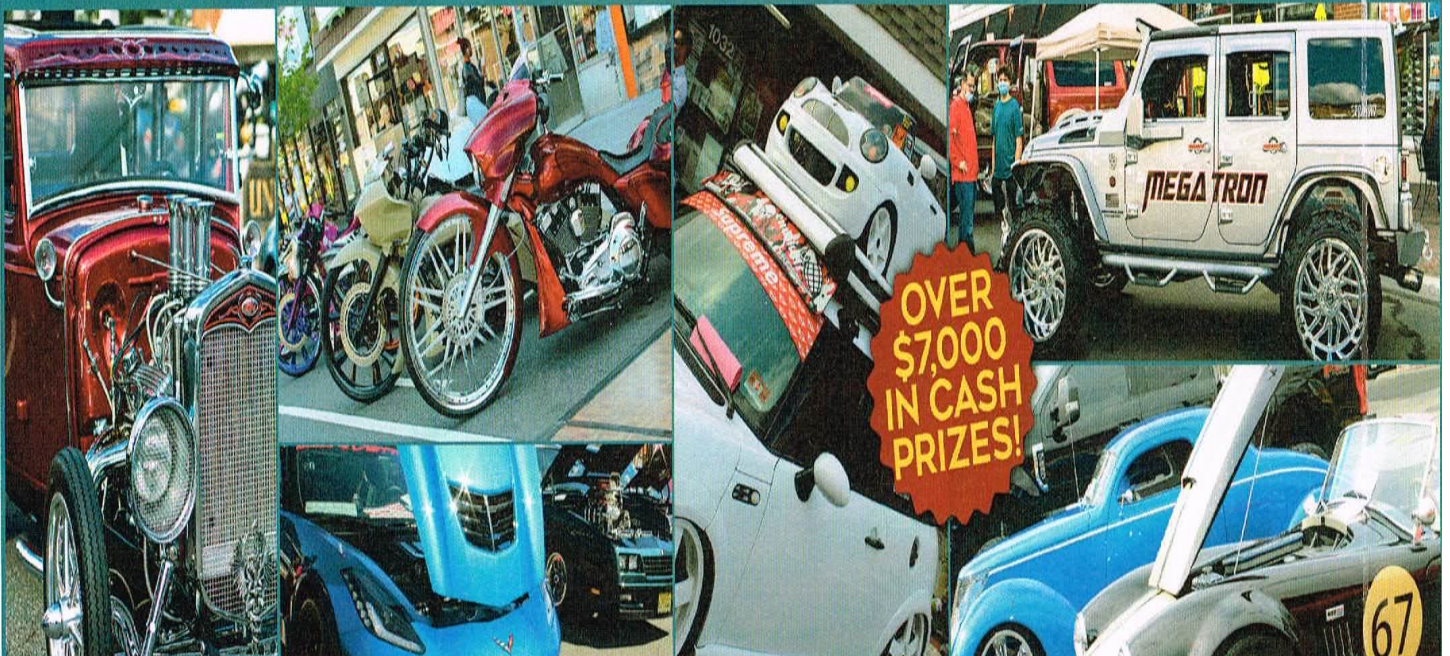

THE TOWNSHIP OF UNION & THE UNION CENTER SID PRESENT

ANNUAL FALL CAR, BIKE & TRUCK SHOW

★ **SUN, OCTOBER 6, 2024** ★ **11AM - 6PM** ★

RAIN DATE: SUNDAY, OCTOBER 13TH

STUYVESANT/MORRIS AVENUES

IN UNION CENTER UNION, NJ 07083

**LIVE MUSIC • BEER GARDEN • FUN ZONE FOR KIDS
CASH PRIZES FOR ALL MAKES AND MODELS!**

Flyer Downloaded from www.njcruiseneews.com

\$20 ONLINE PRE
REGISTRATION FEE

\$25 DAY OF
REGISTRATION FEE

\$20 FOR SENIORS + VETERANS
62 YEARS OLD + OLDER
ONLINE OR DAY OF FEE