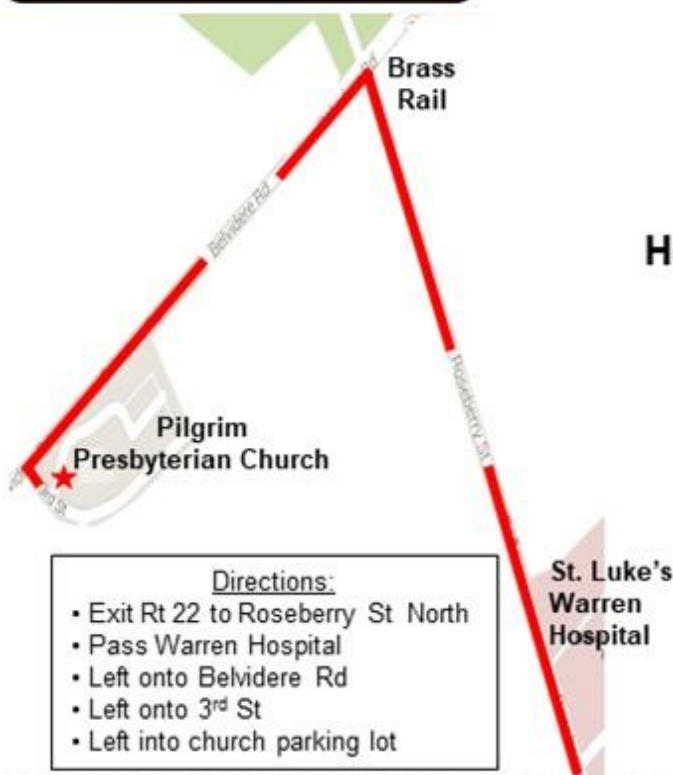

October 16th, 2022

11th Annual

~~TRPOOP~~

~~Car 54,~~

Where Are You?

Car & Truck Show

Dash plates for the first 50 cars registered
Food, Music, & Awards

- Directions:**
- Exit Rt 22 to Roseberry St North
 - Pass Warren Hospital
 - Left onto Belvidere Rd
 - Left onto 3rd St
 - Left into church parking lot

1PM – 5PM
(Rain or Shine)
Held at Pilgrim Presbyterian Church
750 Belvidere Rd. Phillipsburg, NJ
*****ON BLACKTOP*****

Pre-Registration \$10 (Deadline October 10th)
Day of Show Registration: \$15
troop54.org/carshow or 908-763-2949 (cell & txt)
(Make Checks Payable to: Troop 54)