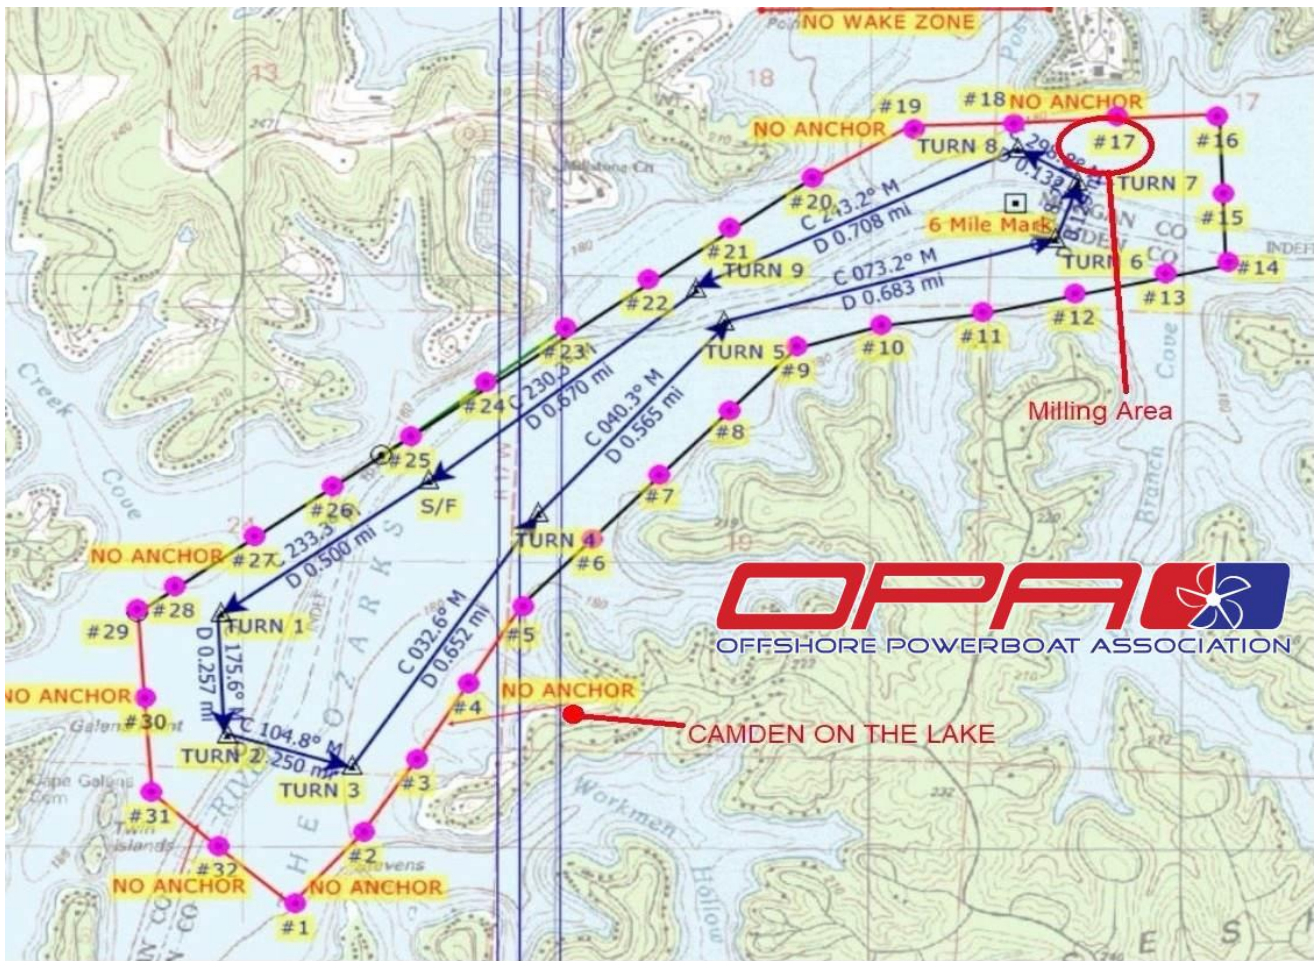

RACE 7 (Super Cat)

RACE 8 (Super Stock)

12pm-5pm

GPS & RacePak Readings - Race Village

7pm

Awards Ceremony - Aqua Fin Condominiums (2224 Bittersweet Rd, Lake Ozark)

COURSE: 5 miles		TOTAL
UNLIMITED	12 laps	60 miles
SUPER CAT	10 laps	50 miles
FACTORY STOCK	10 laps	50 miles
SUPER STOCK	10 laps	50 miles
VEE EXTREME	10 laps	50 miles
MOD VEE	9 laps	45 miles
STOCK VEE	9 laps	45 miles
CLASS 1	10 laps	50 miles
CLASS 2	10 laps	50 miles
CLASS 3	10 laps	50 miles
CLASS 4	9 laps	45 miles
CLASS 5	8 laps	40 miles
CLASS 6	8 laps	40 miles
CLASS 7	5 laps	25 miles