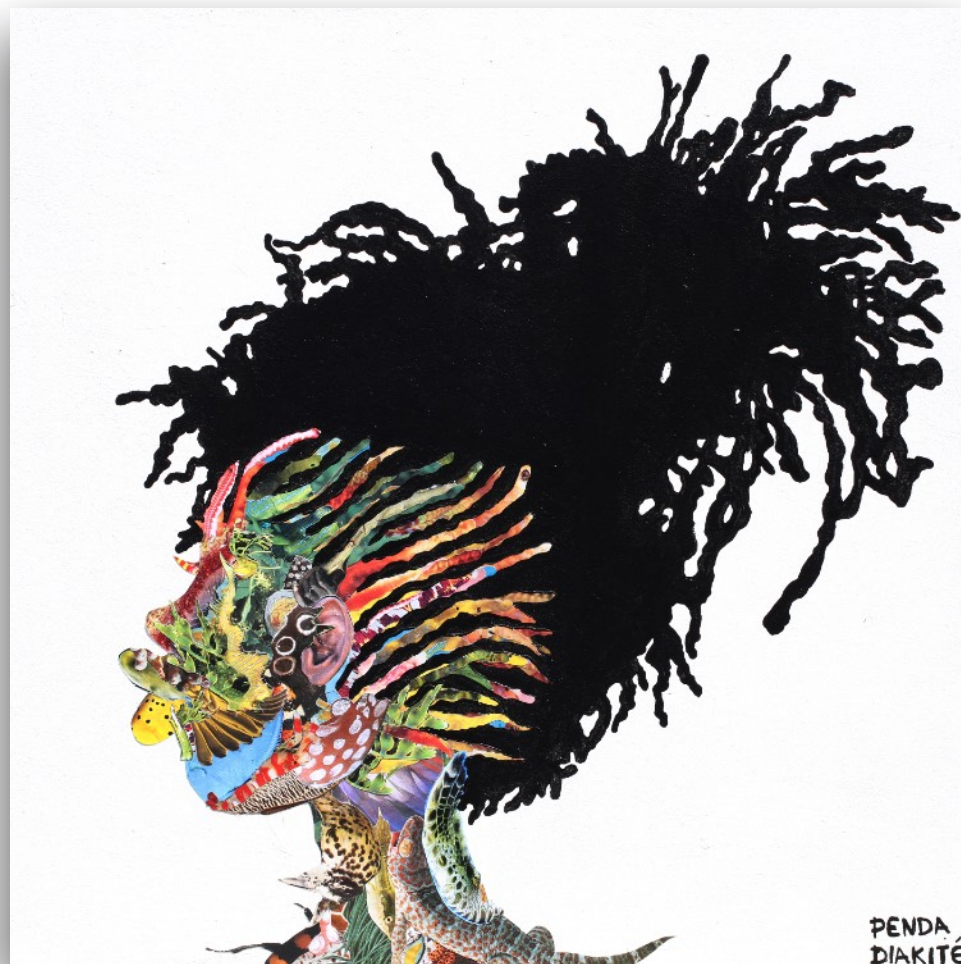

La Tête 1

18" x 18" x 1.5" deep | 2021 |
\$3200.00 (Including USA shipping) - Available -
Collage on wood panel, resin finish.

La Tête 2

18" x 18" x 1.5" deep | 2021 |
\$3200.00 (Including USA shipping) - Available -
Collage on wood panel, resin finish