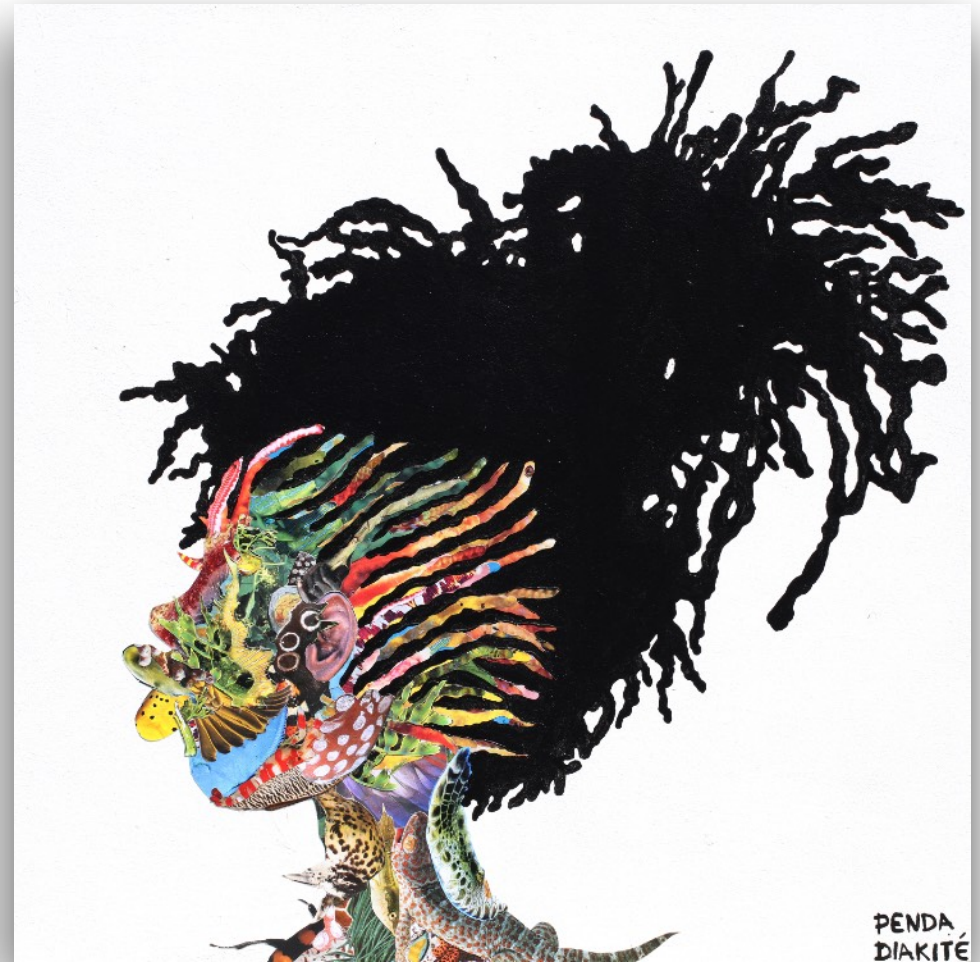

La Tête 1

18" x 18" x 1.5" deep | 2021 |
\$3200.00 (Including USA shipping) - Available -
Collage on wood panel, resin finish.

La Tête 2

18" x 18" x 1.5" deep | 2021 |
\$3200.00 (Including USA shipping) - Available -
Collage on wood panel, resin finish

La Tête 3

12" x 12" x .75" deep | 2021 |
\$1000.00 + shipping - Available -
Collage on wood panel, resin finish

La Tête 5

12" x 12" x .75" deep | 2021 |
\$1000.00 + shipping - Available -
Collage on wood panel, resin finish