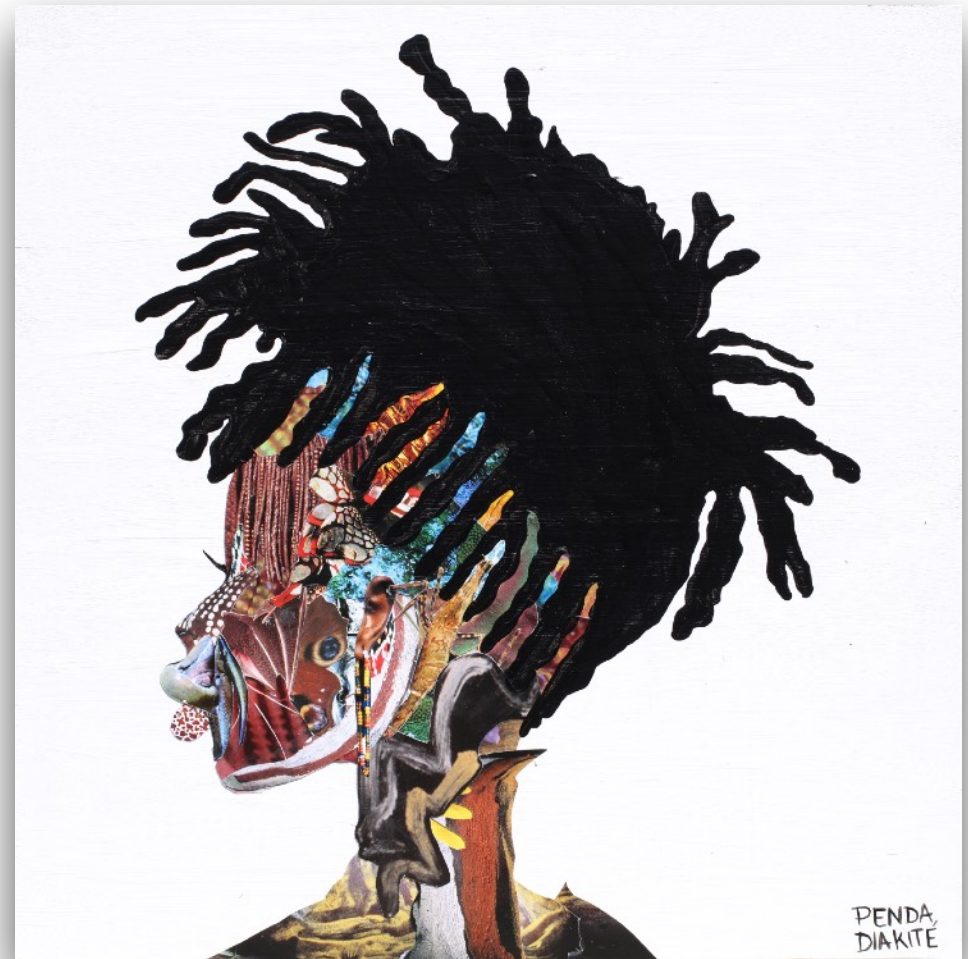

La Tête 1

18" x 18" x 1.5" deep | 2021 |
\$3200.00 (Including USA shipping) - Available -
Collage on wood panel, resin finish.

La Tête 2

18" x 18" x 1.5" deep | 2021 |
\$3200.00 (Including USA shipping) - Available -
Collage on wood panel, resin finish

La Tête 3

12" x 12" x .75" deep | 2021 |
\$1000.00 + shipping - Available -
Collage on wood panel, resin finish

La Tête 5

12" x 12" x .75" deep | 2021 |
\$1000.00 + shipping - Available -
Collage on wood panel, resin finish