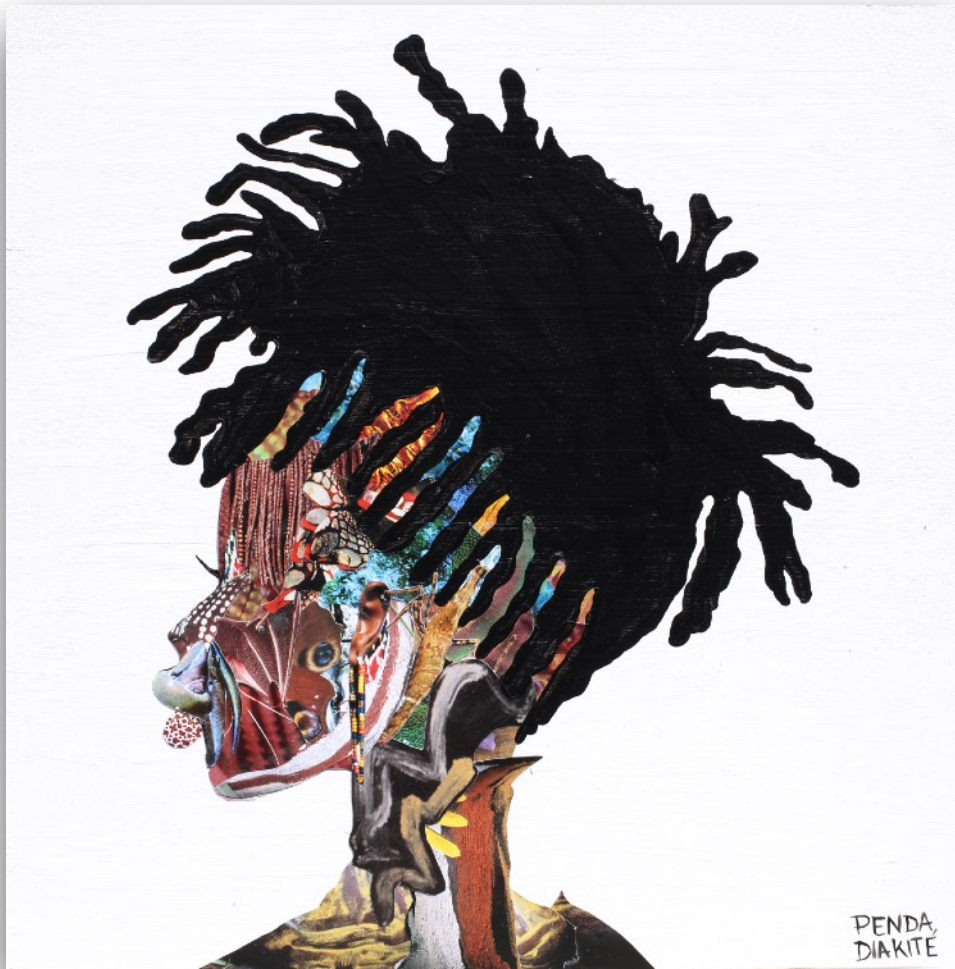

La Tête 1

18" x 18" x 1.5" deep | 2021 |
\$3200.00 + shipping - Available -
Collage on wood panel, resin finish.

La Tête 2

18" x 18" x 1.5" deep | 2021 |
\$3200.00 + shipping - Available -
Collage on wood panel, resin finish

La Tête 3

12" x 12" x .75" deep | 2021 |
\$1000.00 + shipping - Available -
Collage on wood panel, resin finish

La Tête 4

12" x 12" x .75" deep | 2021 |
\$1000.00 + shipping - Available -
Collage on wood panel, resin finish

La Tête 5

12" x 12" x .75" deep | 2021 |
\$1000.00 + shipping - Available -
Collage on wood panel, resin finish