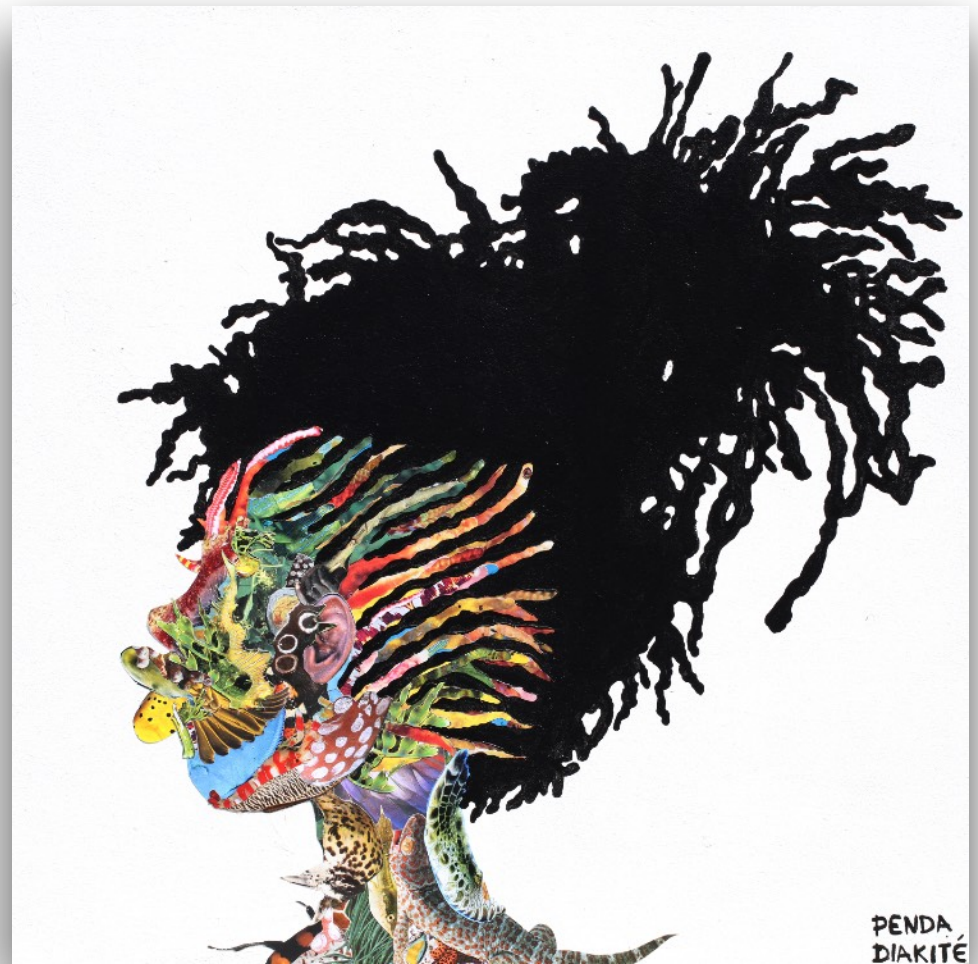

La Tête 1

18" x 18" x 1.5" deep | 2021 |
\$3200.00 + shipping - Available -
Collage on wood panel, resin finish.

La Tête 2

18" x 18" x 1.5" deep | 2021 |
\$3200.00 + shipping - Available -
Collage on wood panel, resin finish

La Tête 3

12" x 12" x .75" deep | 2021 |
\$1000.00 + shipping - Available -
Collage on wood panel, resin finish

La Tête 4

12" x 12" x .75" deep | 2021 |
\$1000.00 + shipping - Available -
Collage on wood panel, resin finish

La Tête 5

12" x 12" x .75" deep | 2021 |
\$1000.00 + shipping - Available -
Collage on wood panel, resin finish