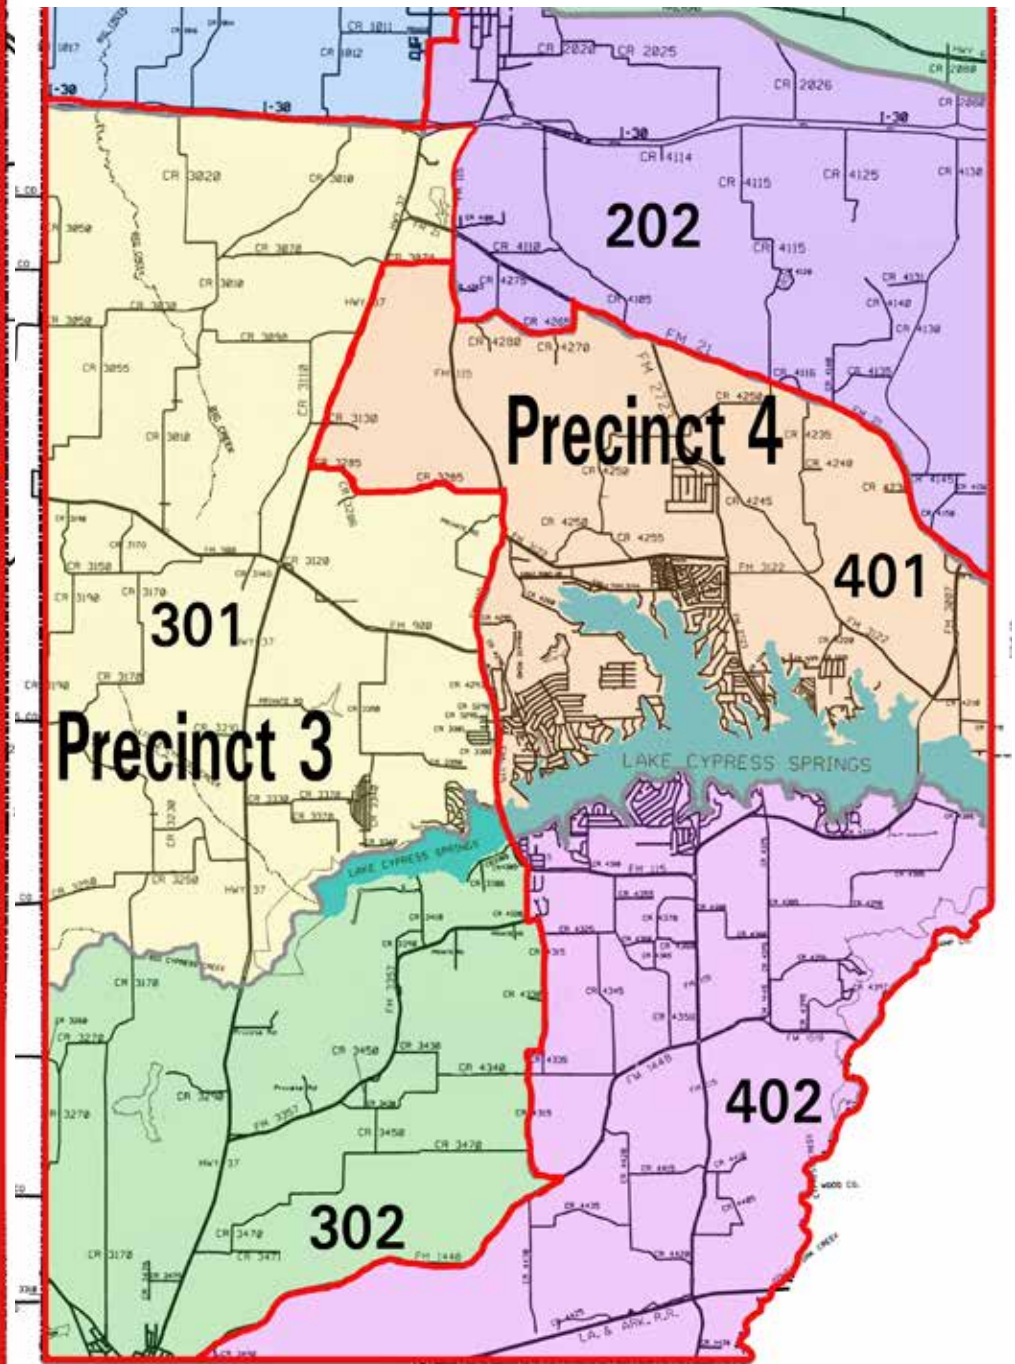

Franklin County Voting Precincts

County Precincts inside Mount Vernon