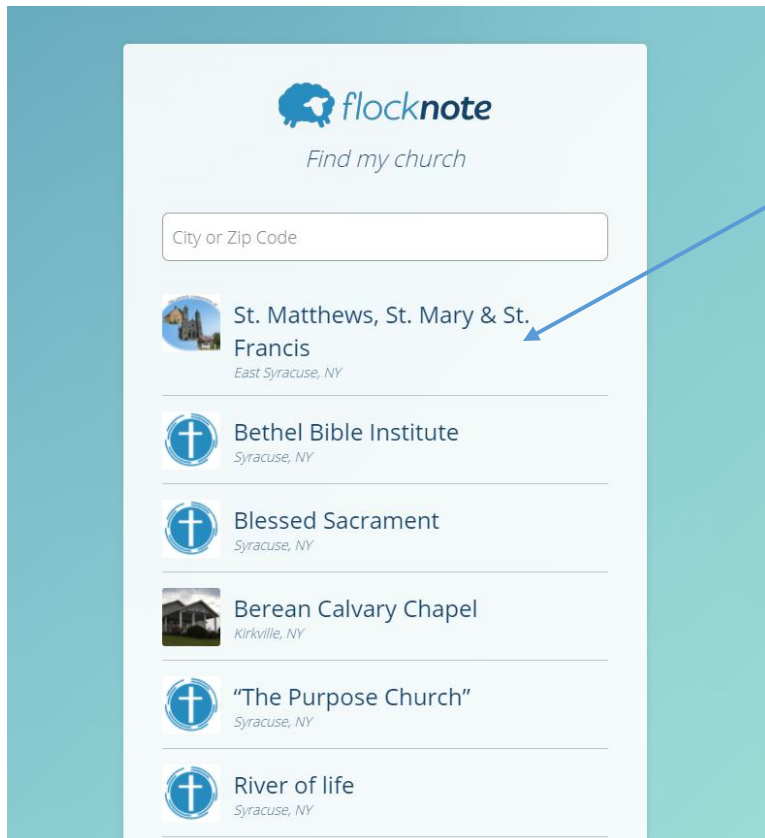

How to Join Flocknote:

Go to your Browser either Chrome, Edge or Internet explorer

Type: <https://flocknote.com/>

You will come to this page and click on “Find Your Church”

It will bring a search box

If you don't see our parishes listed

Type in the City or Zip Code and St. Matthew's, St. Mary & St. Francis will show up

A box will come up to register

St. Matthews, St. Mary & St. Francis
East Syracuse, NY

First Name 

Last Name

Email

Mobile Phone