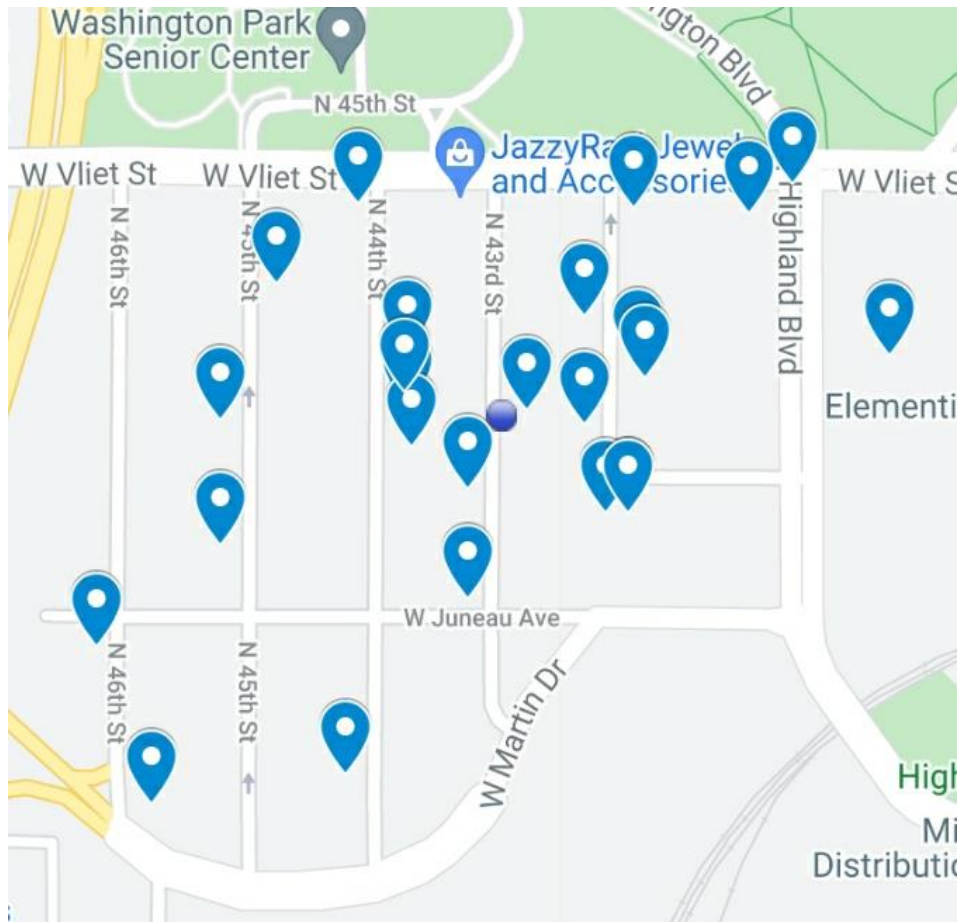

Martin Drive Neighborhood-Wide Rummage Sale Saturday

August 7th 2021 8:30am to 4pm

More information on our neighborhood website http://www.martin-drive.org/rummage_sale.html Address "pins" on map are approximate. You can use 4145 W McKinley Court, Milwaukee, WI 53208 for basic driving directions.

The Martin Drive Neighborhood is Milwaukee's best kept secret! Check out why you should buy or rent in the Martin Drive Neighborhood!

The Martin Drive Neighborhood is a small, safe and affordable neighborhood on the Westside of Milwaukee, fortuitously located between beautiful Washington Park to the north and historic Miller Valley to the south. Due to its tucked away location, the Martin Drive Neighborhood is quiet and surprisingly free of traffic. Its mainly one-way, tree lined streets are often host to joggers, dog walkers and groups of children at play.

The Martin Drive Neighborhood is very accessible and centrally located. Only minutes from downtown Milwaukee, the neighborhood brushes against Wauwatosa to the west and it is a quick hop onto the freeway. Additionally, two large parks, a public pool, the Washington Park Library, cafes, restaurants and a number of unique shops are all within walking distance.

One of the most attractive aspects of the Martin Drive Neighborhood is its diverse and active residents, many of whom are involved in the close-knit neighborhood association. The Martin Drive Neighborhood Association is continually working to increase communication between neighbors, encouraging residents to aid in community projects and always striving to become the best neighborhood we can be!