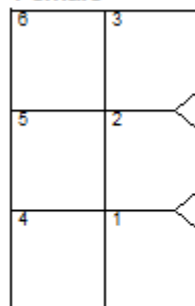

MOLEX SERIES 162

6 ckt |.57mm|.062i

Female wire side

1
2
3
4
5
6

1
2
3
4
5
6

1
2
3
4
5
6

1
2
3
4
5
6

1
2
3
4
5
6

1
2
3
4
5
6

1
2
3
4
5
6

1
2
3
4
5
6