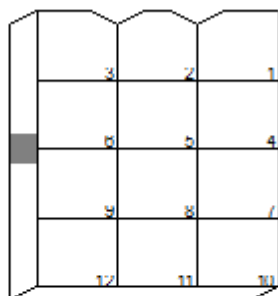

1

1

1

1

1

1

1

1

1

1

MOLEX SERIES 1625  
12 ckt 1.57mm .062in  
Male wire side

MOLEX SERIES 1625  
12 ckt 1.57mm .062in  
Female wire side

1
2
3
4
5
6
7
8
9
10
11
12

1
2
3
4
5
6
7
8
9
10
11
12

1
2
3
4
5
6
7
8
9
10
11
12

1
2
3
4
5
6
7
8
9
10
11
12