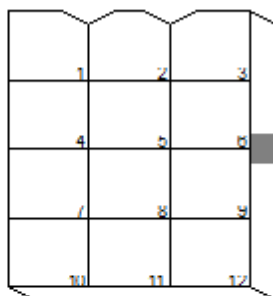

1

1

1

1

1

1

1

1

1

1

MOLEX SERIES 1625  
12 ckt 1.57mm .062in  
Male wire side

MOLEX SERIES 1625  
12 ckt 1.57mm .062in  
Female wire side

1
2
3
4
5
6
7
8
9
10
11
12

1
2
3
4
5
6
7
8
9
10
11
12

1
2
3
4
5
6
7
8
9
10
11
12

1
2
3
4
5
6
7
8
9
10
11
12