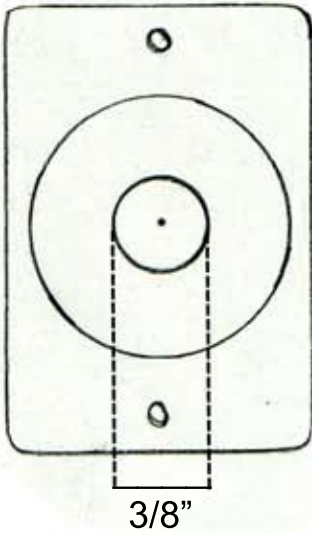

**MODEL L-100
DRILL TEMPLATE
FOR DOOR PREP**

INSIDE OF DOOR

For the small holes,
use a #37 drill
(.104" diam.)

OUTSIDE OF DOOR

DRILL $3/8$ " HOLE THROUGH DOOR
--CONNECTS OUTSIDE SECTION
TO INSIDE SECTION

(800) 578-1816
sales@pridebarco.com