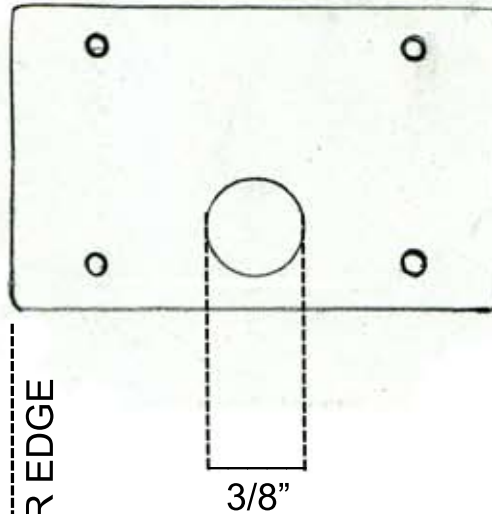

**MODEL L-100
DRILL TEMPLATE
FOR DOOR PREP**

INSIDE OF DOOR

For the small holes,
use a #37 drill
(.104" diam.)

OUTSIDE OF DOOR

DRILL $3/8$ " HOLE THROUGH DOOR
--CONNECTS OUTSIDE SECTION
TO INSIDE SECTION

(800) 578-1816
sales@pridebarco.com