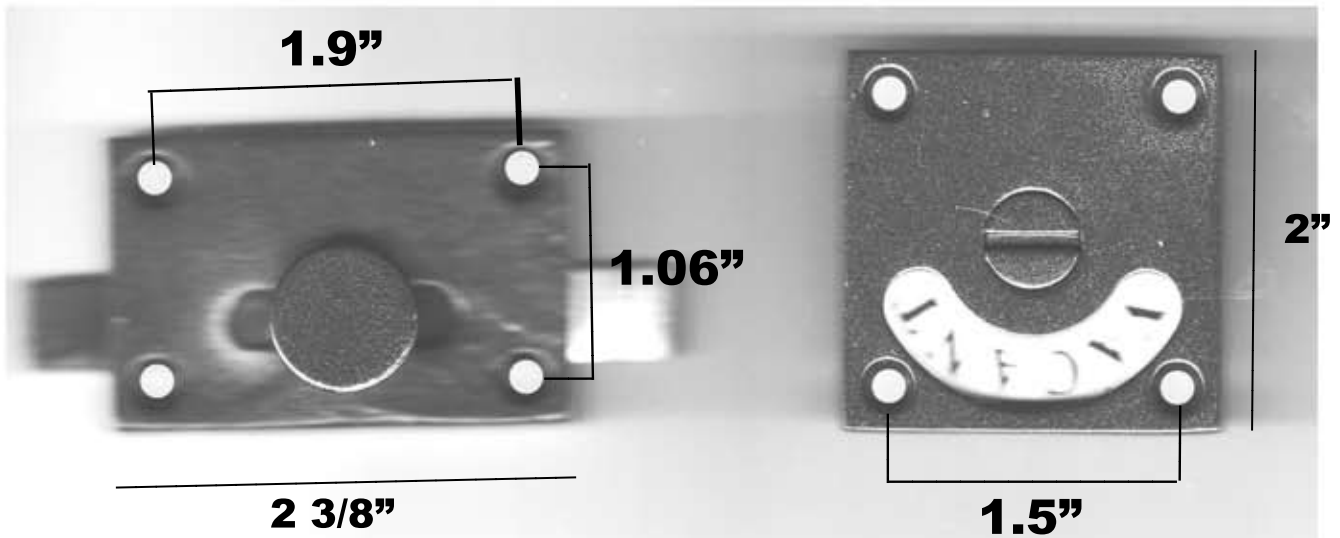

D-100 PRIVACY INDICATOR LOCK DRILL TEMPLATE

**Mortise Strike
is 1/8" thick**

Bolt throw is 1"

Drill one 3/8" hole through door.