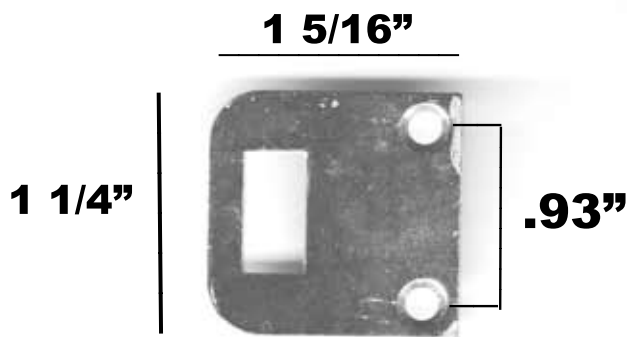

D-100 PRIVACY INDICATOR LOCK DRILL TEMPLATE

**Mortise Strike
is 1/8" thick**

Bolt throw is 1"

Drill one 3/8" hole through door.