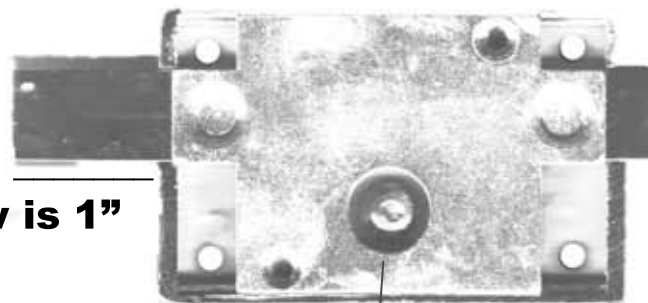

D-100 PRIVACY INDICATOR LOCK DRILL TEMPLATE

**Mortise Strike
is 1/8" thick**

Bolt throw is 1"

Drill one 3/8" hole through door.