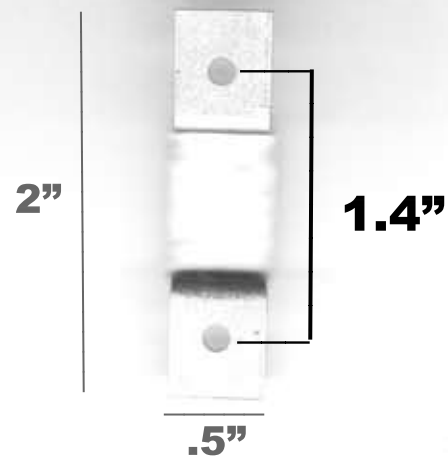

D-100 PRIVACY INDICATOR LOCK DRILL TEMPLATE

**Mortise Strike
is 1/8" thick**

Bolt throw is 1"

Drill one 3/8" hole through door.