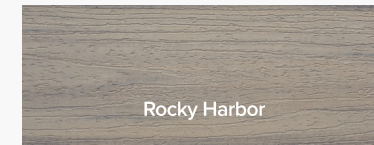

Trex Enhance® Naturals

Beauty on a budget

$-$-$-$-$ 25 YEAR [Scalloped Profile] ★★★★★