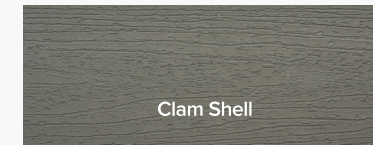

Trex Enhance® Basics

A trade up from wood

$-$-$-$-$ 25 YEAR [Scalloped Profile] ★★★★★