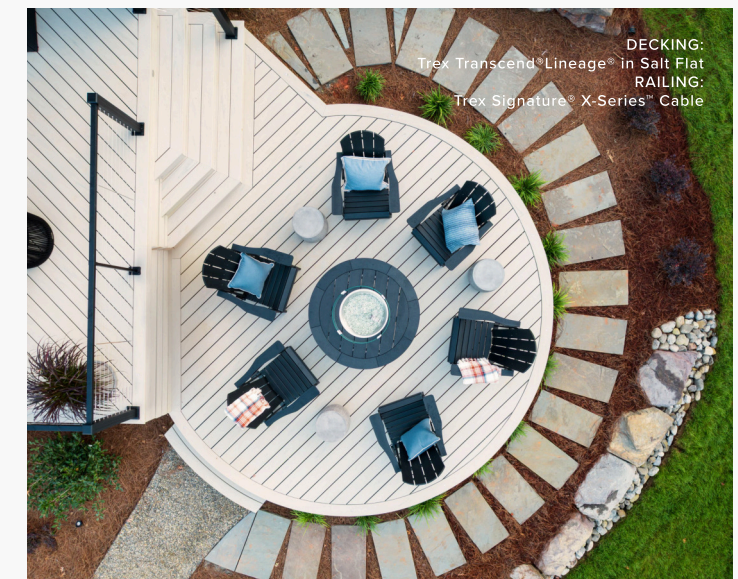

$-$-$-$-$ 35 YEAR [Solid Profile] ★★★★★

Trex Enhance® Naturals

Beauty on a budget

$-$-$-$-$ 25 YEAR [Scalloped Profile] ★★★★★

Trex Enhance® Basics

A trade up from wood

$-$-$-$-$ 25 YEAR [Scalloped Profile] ★★★★★

Trex Refuge™

Ignition-resistant PVC. Built for beauty. Tested for fire.

$-$-$-$-$ 50 YEAR [Solid Profile] ★★★★★

Available In Select Regions

SCAN TO USE OUR DECK DESIGNER

BOARD PROFILES

Use with Trex Hideaway® Hidden Fastening System for a clean, screw-free appearance.

Trex SunComfortable™ Technology redefines what performance looks like in the heat. Our heat-mitigating* decking is engineered to reflect solar energy and reduce heat absorption, keeping deck surfaces cooler* versus standard composite decking.

*Although Trex decking products with SunComfortable heat-mitigating technology are designed to be cooler than most other composite decking products of a similar color, on a hot sunny day, they will get hot. On such days, care should be taken to avoid extended contact between exposed skin and the deck surface, especially with young children and those with special needs.

Boards with these symbols are Wildland Urban Interface (WUI) compliant, making them an excellent option for areas prone to wildfires.

Trex Refuge PVC decking is engineered for ignition resistance with a Class A Flame Spread Rating, giving homeowners added confidence when it matters most.