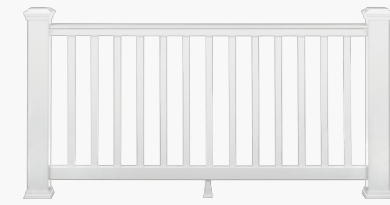

T-Rail With Square Composite Balusters