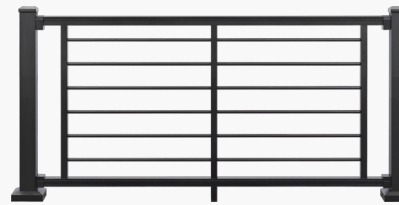

## Trex Enhance™ Steel Railing

\$\$\$\$\$ 15 YEAR ★★★★★

Square Balusters

Frameless Glass Infill

Rod Rail Infill

Square Composite Balusters

T-Rail With Square Composite Balusters

Stainless Steel Mesh Infill