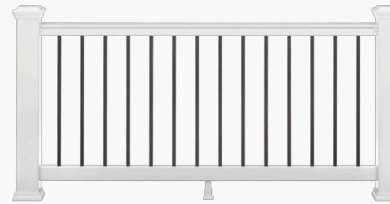

T-Rail With Round Aluminum Balusters