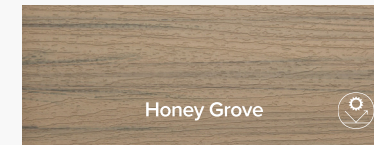

Trex Enhance® Naturals

Beauty on a budget

$-$-$-$-$ 25 YEAR [Scalloped Profile] ★★★★★