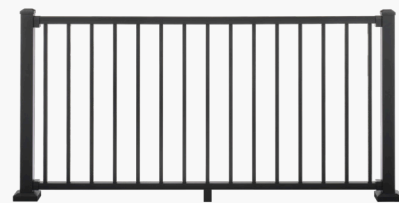

## Trex Signature® Aluminum Railing

\$\$\$\$\$-\$\$\$\$\$ 50 YEAR ★★★★★

Square Or Round Balusters