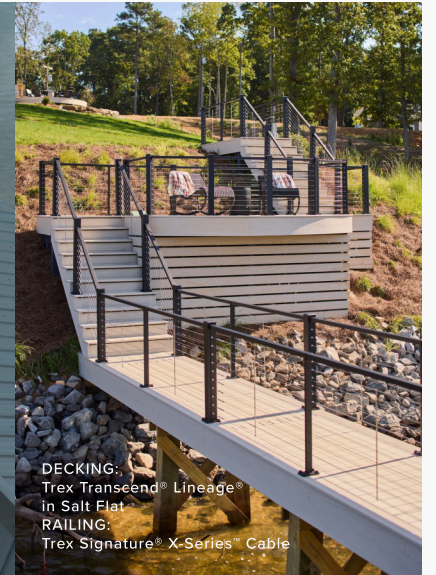

DECKING

Composite decking designed for lasting beauty and everyday ease

SunComfortable™ Technology

Deck colors with this symbol are engineered with heat-mitigating technology to help reduce surface temperatures.*

*Although Trex decking products with SunComfortable heat-mitigating technology are designed to be cooler than most other composite decking products of a similar color, on a hot sunny day, they will get hot. On such days, care should be taken to avoid extended contact between exposed skin and the deck surface, especially with young children and those with special needs.

Durability

Composite deck boards that stand up to both weather and weekend mishaps alike—they won't rot, warp, or splinter, and resists stains.**

Easy Cleanup

Our boards need no sanding or staining. Simple soap & water cleanup keeps decking like new.**

Marine-Grade

Water has met its match. Every Trex composite board is 100% submersible and is trusted across oceans, lakes, and everything in between. More than 2 million sq. ft. of Trex decking installed and counting has been used in waterfront projects since 2010.

Fire-Resistant

Deck colors with these symbols are part of Trex's collection of decking built to rise to the challenge. Fire-resistant by design and Trex-trusted by name, making them an excellent option for areas prone to wildfires.

**For full details, see the Care and Cleaning Guide at [trex.com/care](https://www.trex.com/care)

RAILING

An elevated finish for spaces that feel beautifully complete

More Material Options

From traditional composites to sleek metal offerings, our wide selection of safe and stylish railing options offers more choices for your build.

Durability to Match Our Decking