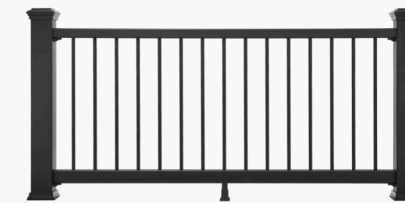

Trex Enhance® Composite Railing

$$$$$ 25 YEAR ★★★★★

Round Aluminum Balusters

Available at home centers