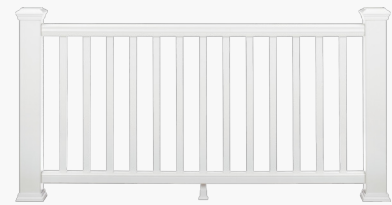

## Trex Enhance™ Steel Railing

\$\$\$\$\$ 15 YEAR ★★★★★

Square Balusters

Frameless Glass Infill

Rod Rail Infill

Square Composite Balusters

T-Rail With Square Composite Balusters

Stainless Steel Mesh Infill