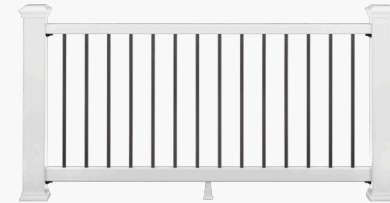

Trex Select® Composite Railing

$$$$$ 25 YEAR ★★★★★

Classic Rail With Round Aluminum Balusters