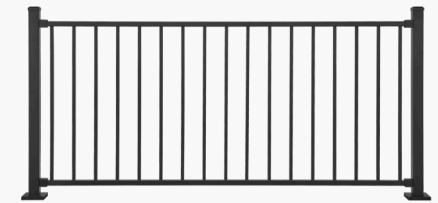

Trex Enhance™ Steel Railing

$$$$$ 15 YEAR ★★★★★

Square Balusters