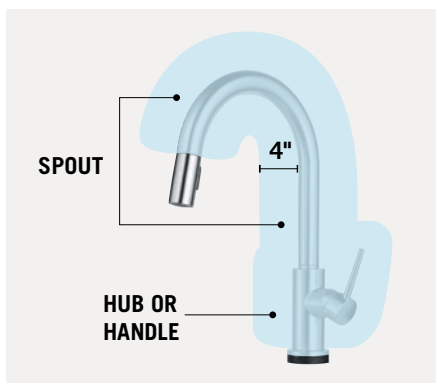

TempSense® Indicator