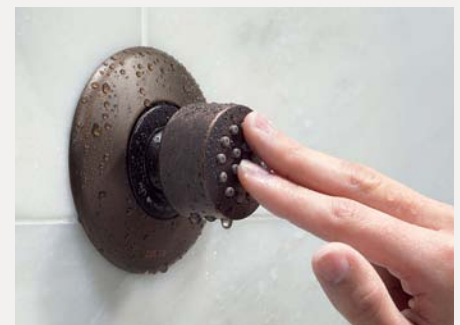

HYDRACHOICE® SPRAY JETS

With 50° of adjustability in any direction, the pop-out body sprays can be angled to suit everyone, from the tallest in the household to the shortest.