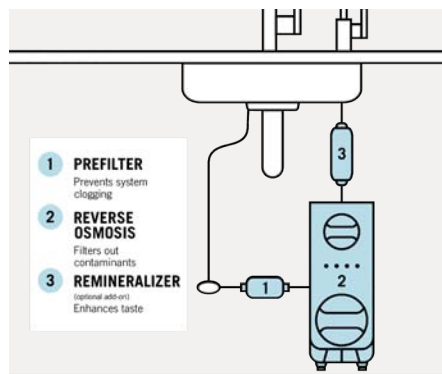

User-friendly Filter and System Maintenance