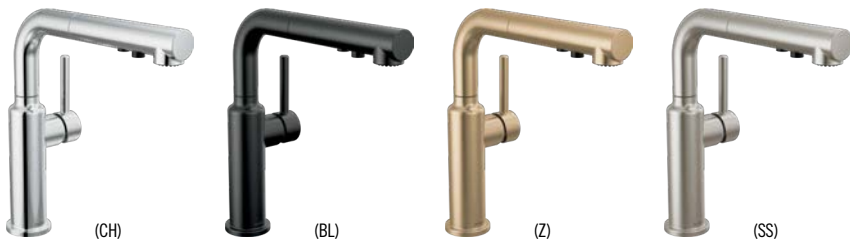

DANERI™ COLLECTION

(CH) CHROME
(BL) MATTE BLACK
(CZ) CHAMPAGNE BRONZE™
(SS) BRILLIANCE® STAINLESS

KITCHEN FAUCETS

Single Handle Pull-Out
16879-DST
Diamond Seal® Technology
MagnaTite® Docking

ACCESSORIES

Glass Rinser
GR250
Finishes: CH, BL, CZ

Soap Dispenser
RP1001