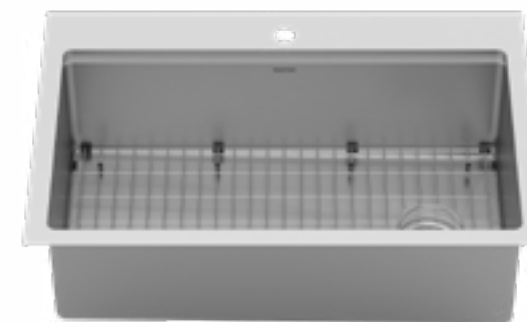

WS-39-PK1 and KKF228SS

WST-20-PK1
25" x 22" x 10"

WST-22-PK1
25" x 22" x 14"

Included Accessories with these
Stainless Steel Workstation Sinks

Grid

Basket
Strainer

Cutting
Board

Drying Rack

WST-23-PK1
33" x 22" x 10"

WST-26-PK1
33" x 22" x 10"

WST-28-PK1
33" x 22" x 10"

WS-31-PK1 and WS-33-PK1 sinks include basket strainer, bottom grid and full width cutting board.

WS-31-PK1
15" x 18¾" x 10"