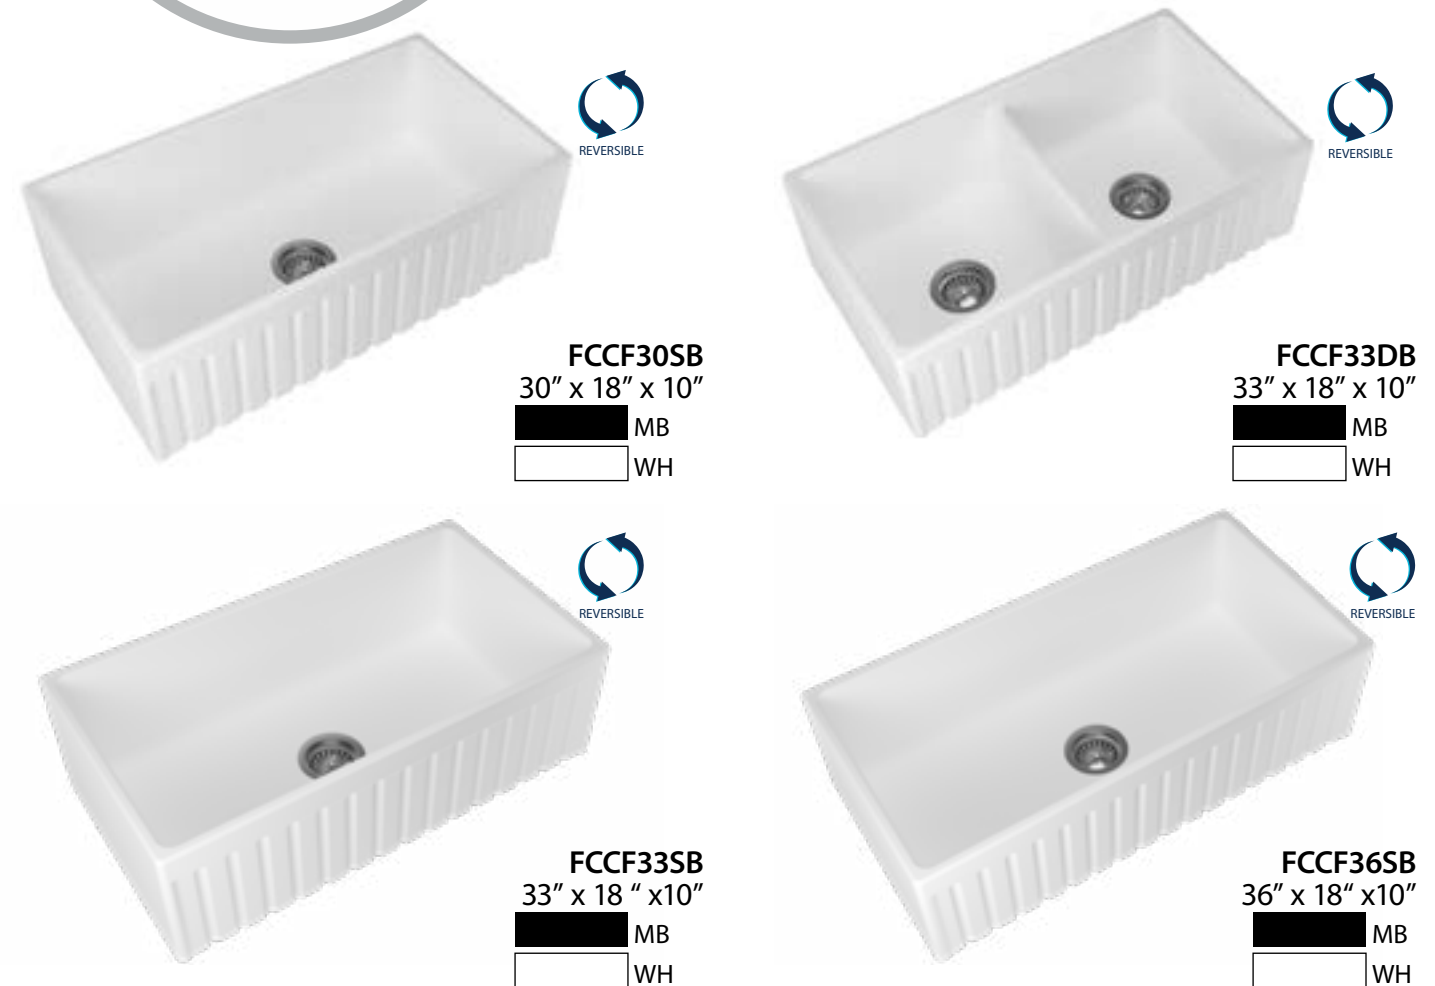

Fireclay Workstation Sink Included Accessories:

Grid

Cutting Board

Basket Strainer

Drying Rack

A-370WH

Bisque
 White
A-370
 33" x 19" x 8³/₄"

Bisque
 White
A-350
 32³/₄" x 19¹/₈" x 9"