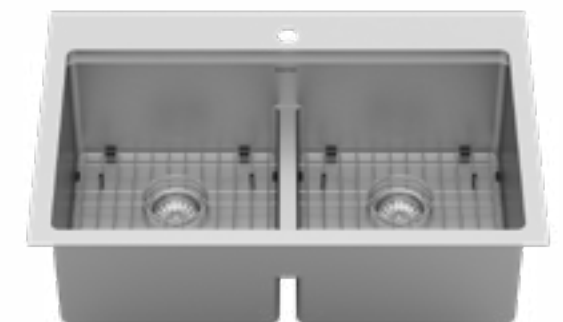

WST-28-PK1
33" x 22" x 10"