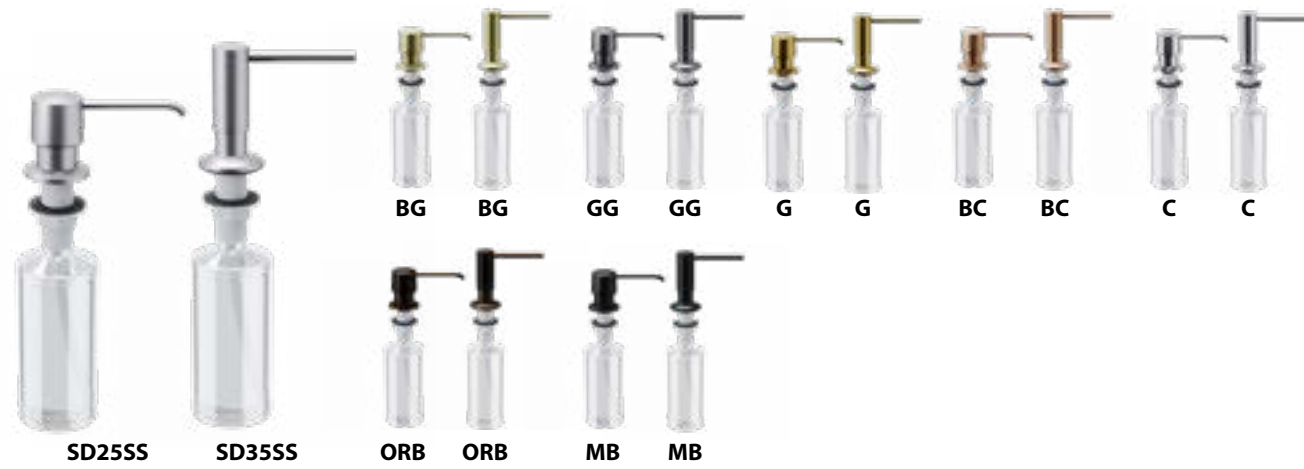

Soap Dispensers

Kitchen sink soap dispensers in stainless steel, brushed gold, gold, brushed copper, chrome, oil-rubbed bronze and matte black.

Basket Strainers

Color-matched basket strainers for use with all Quartz & Acrylic sinks.

Disposal Flanges

Color-matched disposal flanges for use with all quartz and acrylic sinks.

Basket Strainers & Disposal Flanges

Stainless steel basket strainers and disposal flanges for use with all sinks.

Luster Pro™

The cleaning solution specially formulated to shine and protect your quartz sink. 8 fl. oz.

Pop Up Drains

Bathroom vanity bowl pop-up drains in stainless steel, matter black, chrome and oil-rubbed bronze. Available with or without overflow aperture.