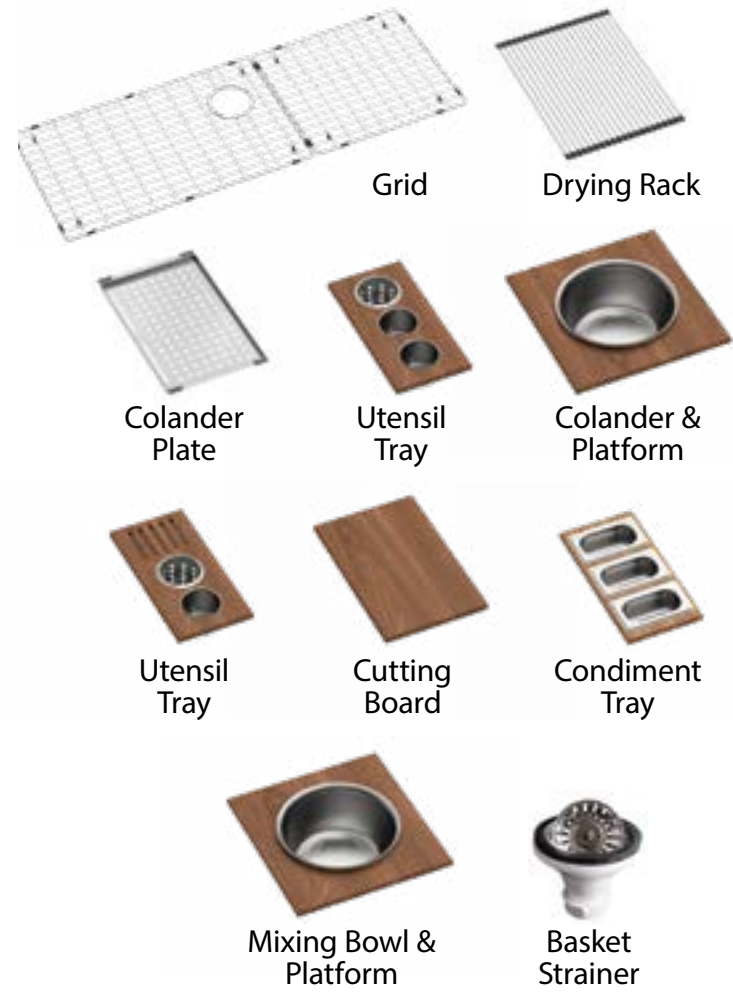

Colander

Colander Plate

Basket Strainer

WSA-45-PK2
33" x 21" x 10"

Karran's Elite Workstation Series embodies a sleek and functional kitchen design. Each workstation sink shown here comes complete with a faucet, cutting board, grid, drying rack, colander, colander plate, and basket strainer. This comprehensive set of components ensures both convenience and efficiency in culinary tasks, reflecting Karran's commitment to practical and stylish kitchen solutions. The Elite Workstations offer a harmonious blend of form and function, enhancing the overall kitchen experience.

WS-100-PK1 Accessories Included:

WS-100-PK1
45" x 19" x 10"

WS-90-PK1 Accessories Included:

WS-90-PK1
45" x 19" x 10"

WS-100-PK1 and KKF140SS

Hex-Steel™

Revolutionize Your Kitchen with Hex-Steel Technology: Where Style Meets Resilience! Our new Stainless Steel Sink, fortified with Hex-Steel technology, brings durability to the forefront. Unleash Hex-Steel for its captivating allure as a symbol of strength, scratch resistance, and lasting elegance. Elevate your kitchen with the ultimate fusion of form and function – Hex-Steel, redefining the art of sink design!

All Hex-Steel sinks come accessorized with stainless steel basket strainer, drying rack and cutting board.

HST3322DBGG
33" x 22" x 9"

HST3322SBSS
HST3322SBGG
33" x 22" x 9"

HSU3219DBGG
32" x 18¾" x 9"

HSU3219SBSS
HSU3219SBGG
32" x 18¾" x 9"