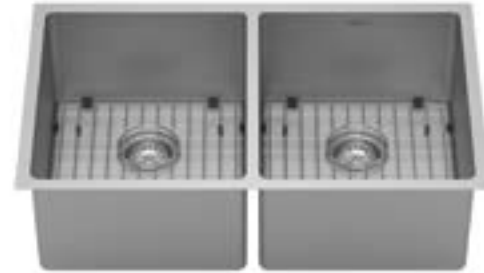

EL-76-PK1
32" x 19" x 10"