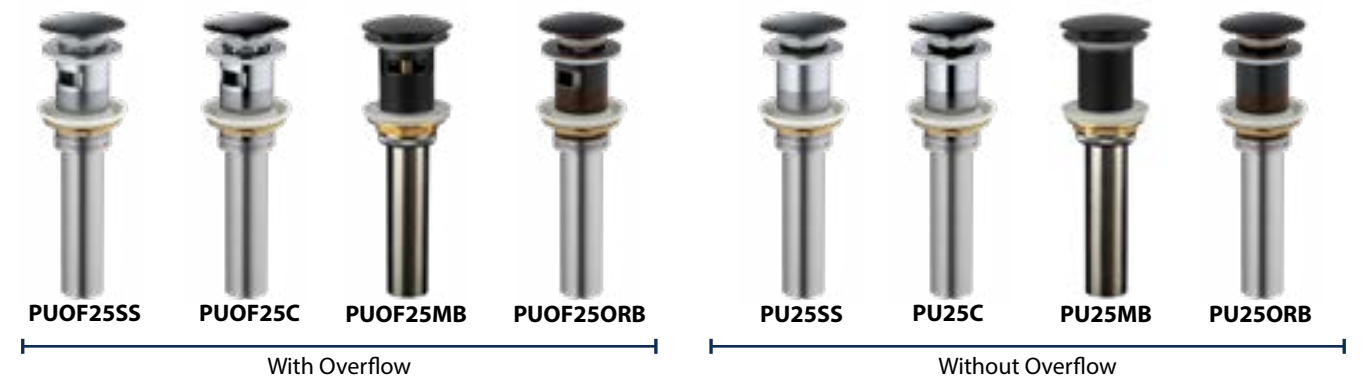

Soap Dispensers

Kitchen sink soap dispensers in stainless steel, brushed gold, gold, brushed copper, chrome, oil-rubbed bronze and matte black.

Basket Strainers

Color-matched basket strainers for use with all Quartz & Acrylic sinks.

Disposal Flanges

Color-matched disposal flanges for use with all quartz and acrylic sinks.

Basket Strainers & Disposal Flanges

Stainless steel basket strainers and disposal flanges for use with all sinks.

Luster Pro™

The cleaning solution specially formulated to shine and protect your quartz sink. 8 fl. oz.

Pop Up Drains

Bathroom vanity bowl pop-up drains in stainless steel, matter black, chrome and oil-rubbed bronze. Available with or without overflow aperture.