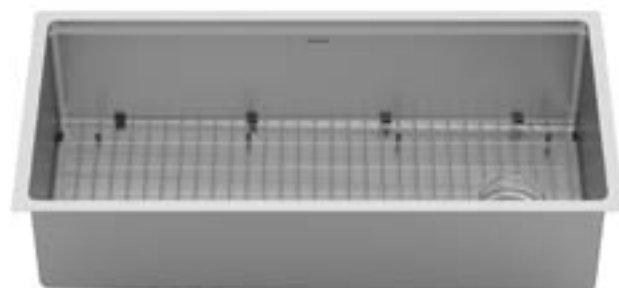

WST-23-PK1
33" x 22" x 10"

WST-26-PK1
33" x 22" x 10"

WST-28-PK1
33" x 22" x 10"

WS-31-PK1 and WS-33-PK1 sinks include basket strainer, bottom grid and full width cutting board.

WS-31-PK1
15" x 18¾" x 10"

WS-32-PK1
23" x 18¾" x 10"

WS-40-PK1
32" x 18¾" x 10"

WS-33-PK1
23" x 18¾" x 14"

WS-34-PK1
27" x 18¾" x 10"

WS-35-PK1
30" x 18¾" x 10"

WS-37-PK1
32" x 18¾" x 10"

WSA-42-PK1
30" x 21" x 10"

WSA-45-PK1
33" x 21" x 10"

WS-38-PK1
36" x 18¾" x 10"

WS-39-PK1
39" x 18¾" x 10"

WSA-46-PK1
36" x 21" x 10"

WSA-48-PK1
36" x 21" x 10"

Included Accessories with these Stainless Steel Workstation Sinks

Grid

Basket Strainer

Cutting Board