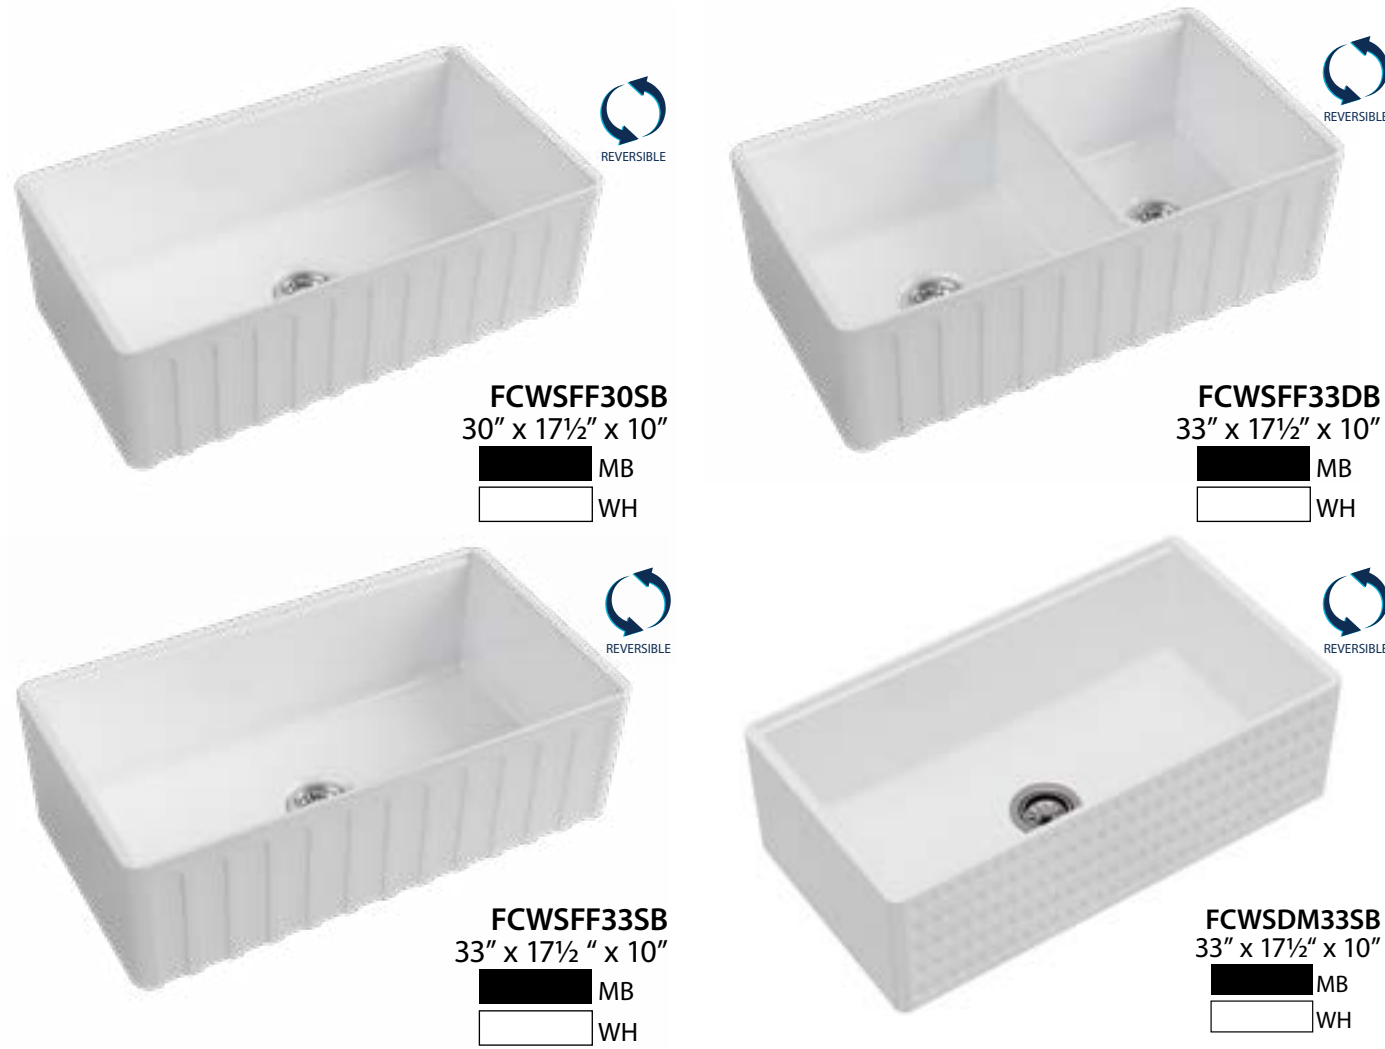

FCP30SBWH

FCP30SB
30" x 18" x 10"
 MB
 WH

FCP33SB
33" x 18" x 10"
 MB
 WH

FCP33DB
33" x 18" x 10"
 MB
 WH

These models shown here come complete with basket strainers and grids

SLEEK FLAT OR CHARMING PATTERN
Discover the ultimate kitchen sink transformation with Fireclay sinks! Flip the script on style with our reversible design, giving you the freedom to switch between a sleek flat front and a charming textured look. Elevate your kitchen aesthetics effortlessly!