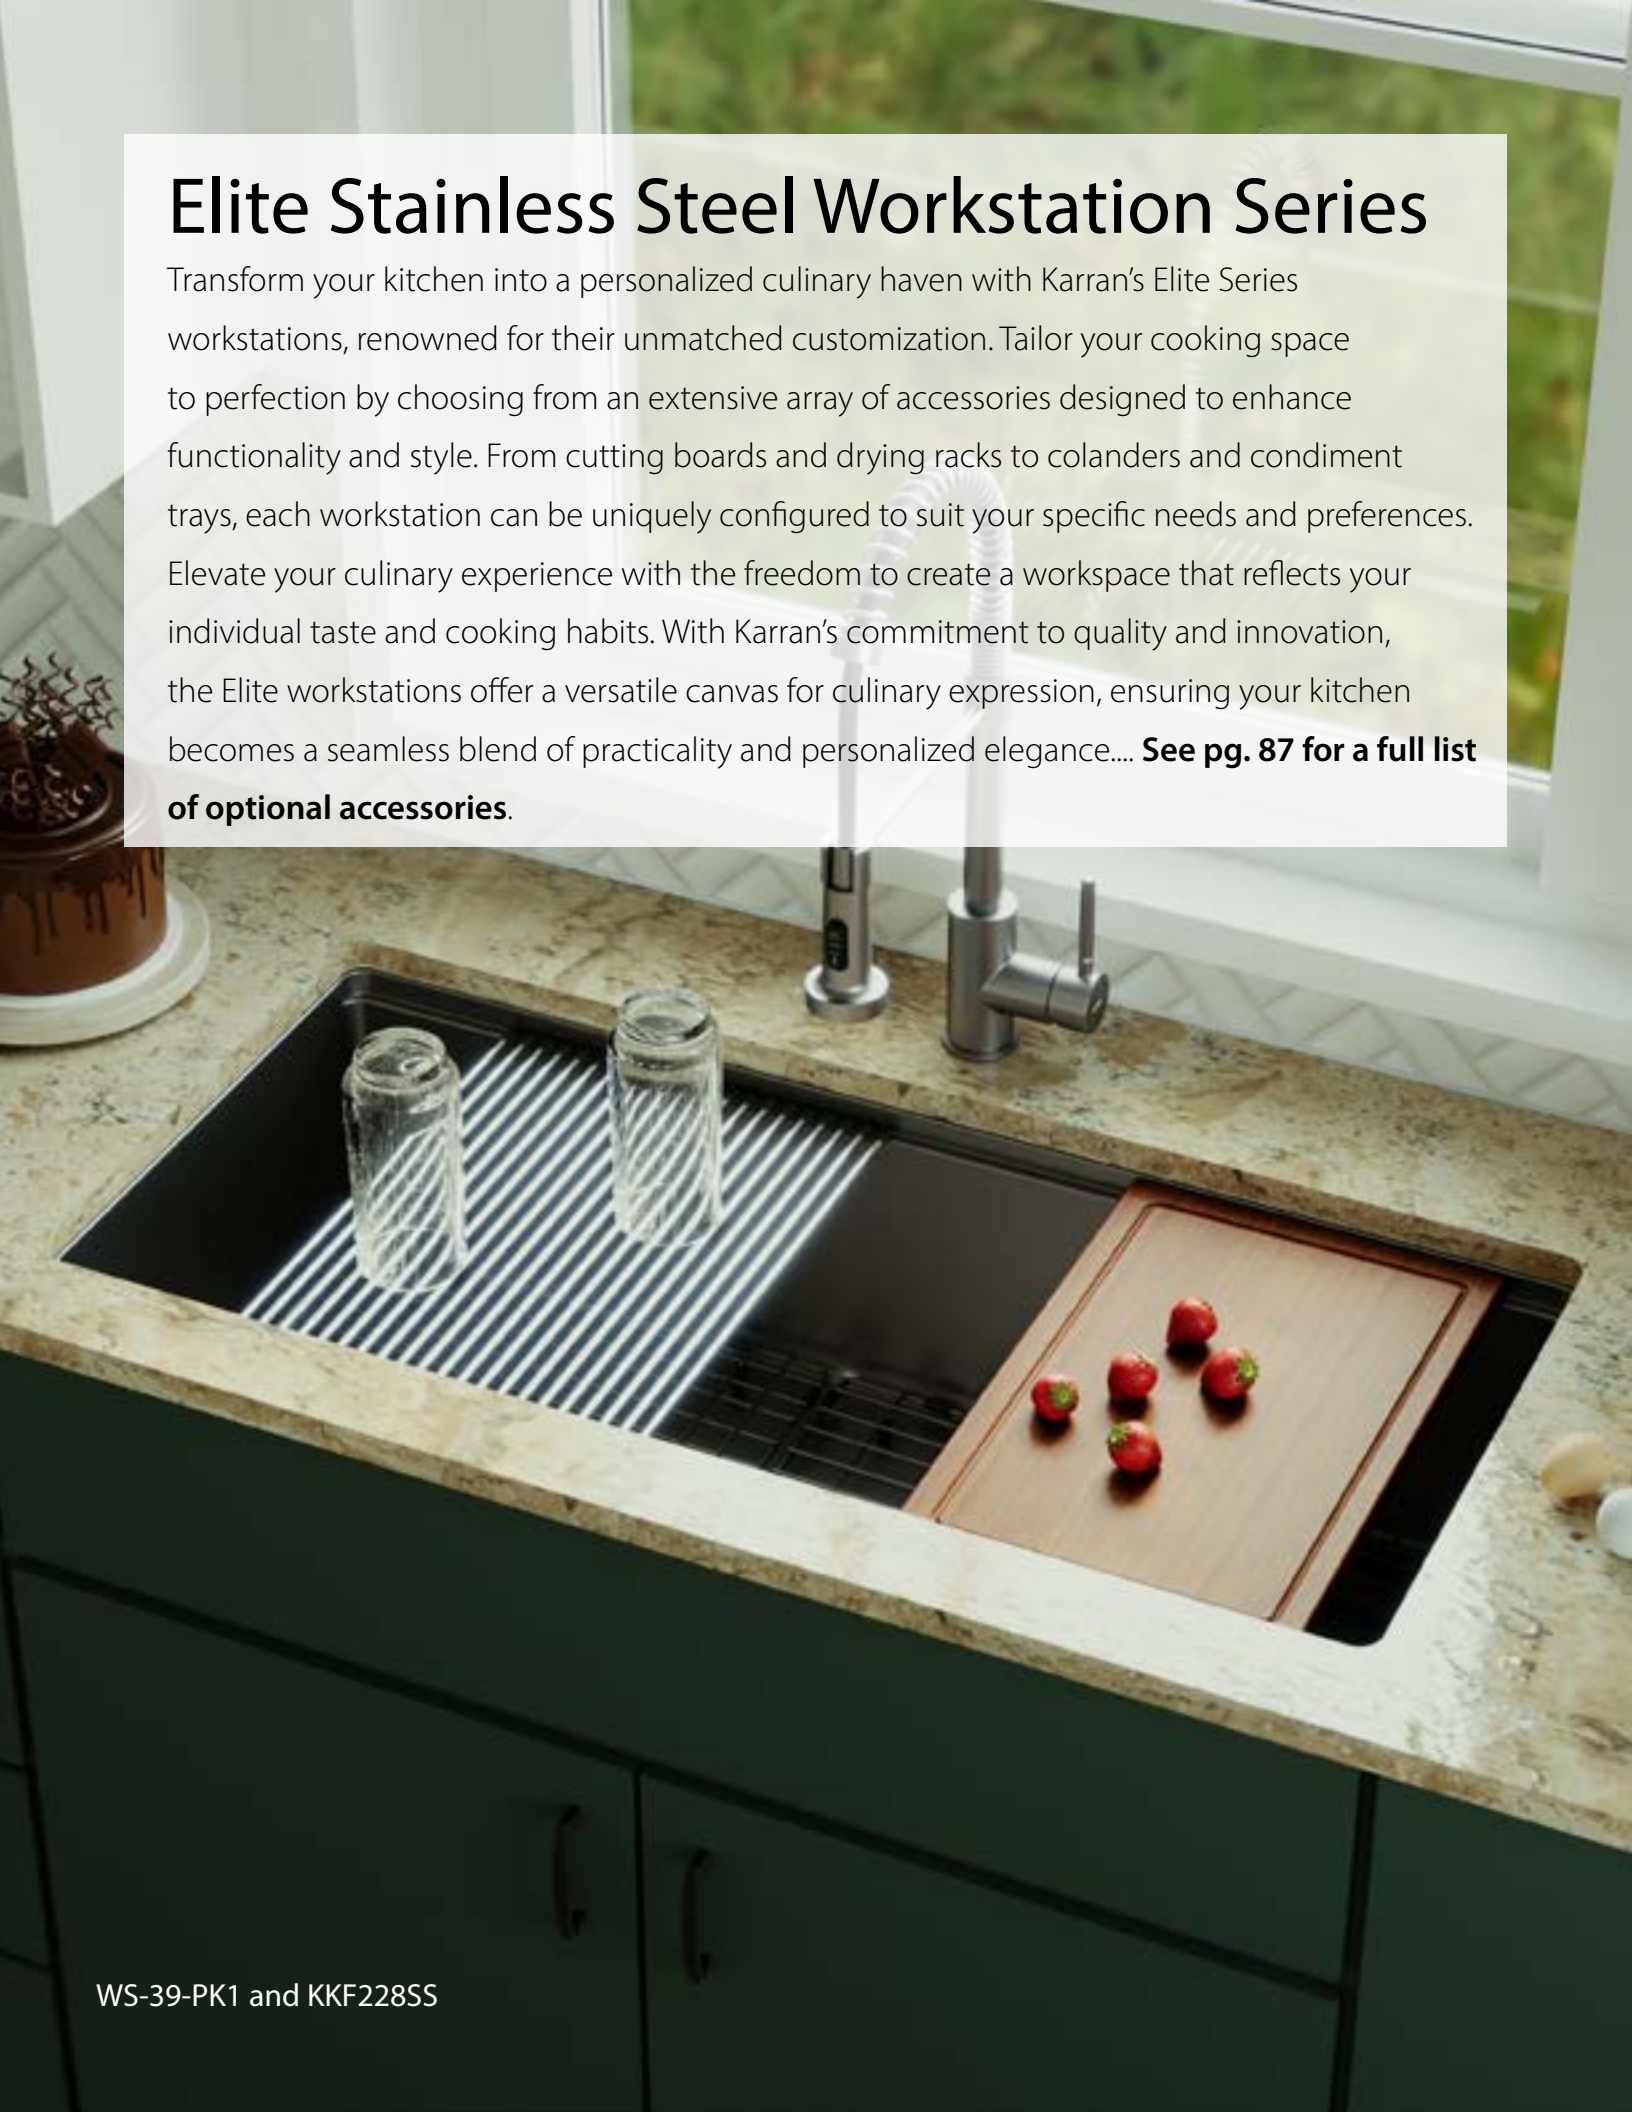

Elite Stainless Steel Workstation Series

Transform your kitchen into a personalized culinary haven with Karran's Elite Series workstations, renowned for their unmatched customization. Tailor your cooking space to perfection by choosing from an extensive array of accessories designed to enhance functionality and style. From cutting boards and drying racks to colanders and condiment trays, each workstation can be uniquely configured to suit your specific needs and preferences. Elevate your culinary experience with the freedom to create a workspace that reflects your individual taste and cooking habits. With Karran's commitment to quality and innovation, the Elite workstations offer a versatile canvas for culinary expression, ensuring your kitchen becomes a seamless blend of practicality and personalized elegance.... **See pg. 87 for a full list of optional accessories.**