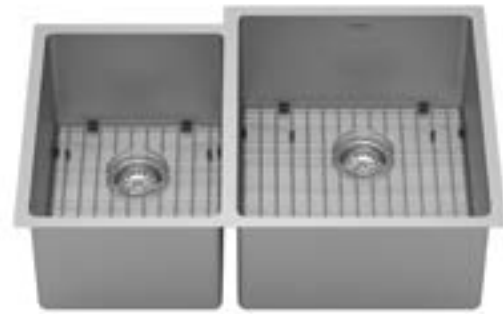

EL-78L-PK1
33" x 22" x 10"