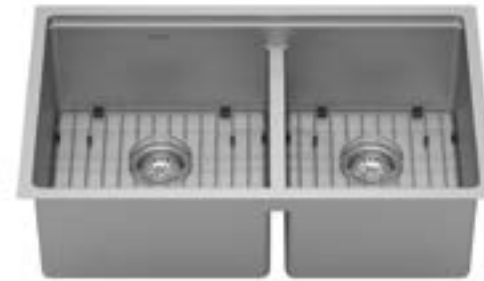

WS-40-PK1
32" x 18¾" x 10"