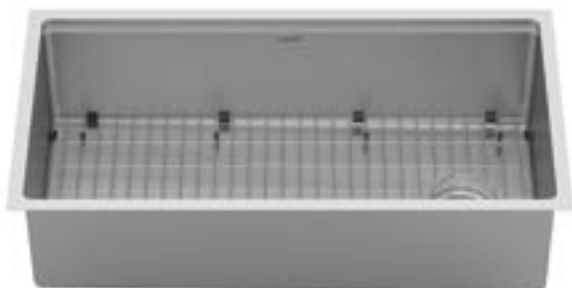

WST-23-PK1
33" x 22" x 10"

WST-26-PK1
33" x 22" x 10"

WST-28-PK1
33" x 22" x 10"

WS-31-PK1 and WS-33-PK1 sinks include basket strainer, bottom grid and full width cutting board.

WS-31-PK1
15" x 18¾" x 10"

WS-38-PK1
36" x 18¾" x 10"

WS-39-PK1
39" x 18¾" x 10"

WSA-46-PK1
36" x 21" x 10"

WSA-48-PK1
36" x 21" x 10"

Included Accessories with these Stainless Steel Workstation Sinks

Grid

Basket Strainer

Cutting Board