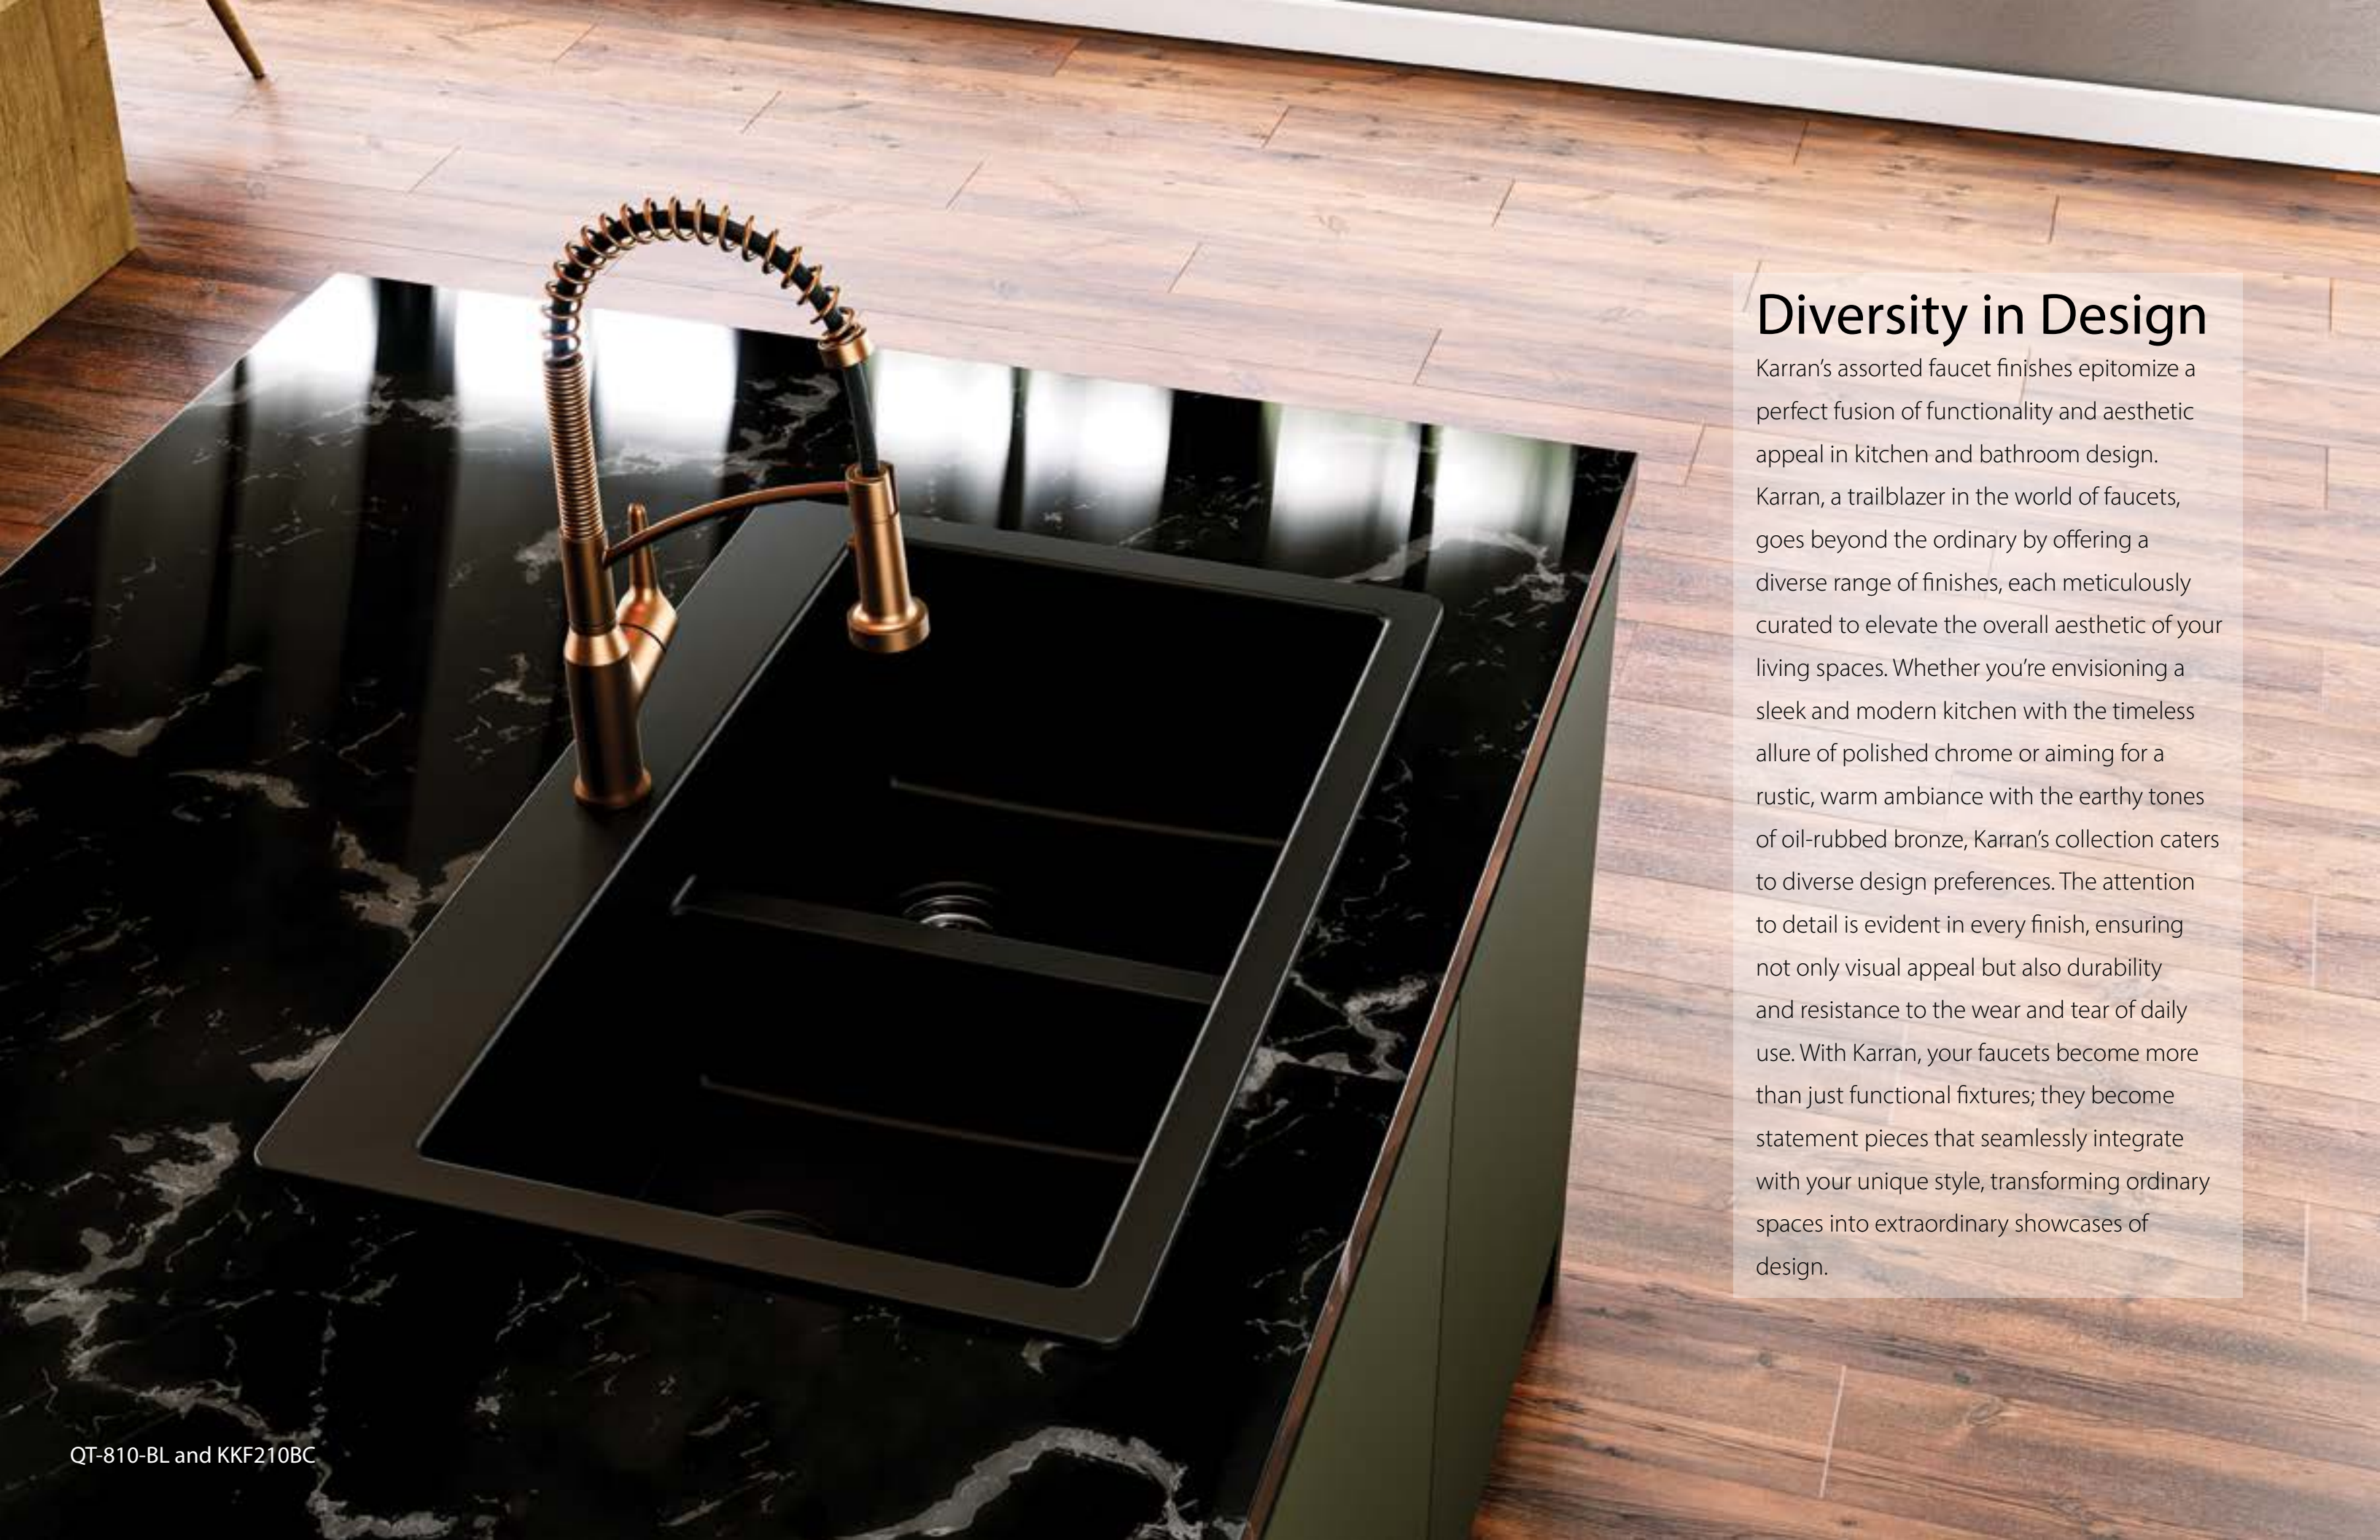

QM176
21¹/₄" x 13³/₄" x 4³/₄"

QM178
16" x 16" x 4¹/₂"

Diversity in Design

Karran's assorted faucet finishes epitomize a perfect fusion of functionality and aesthetic appeal in kitchen and bathroom design. Karran, a trailblazer in the world of faucets, goes beyond the ordinary by offering a diverse range of finishes, each meticulously curated to elevate the overall aesthetic of your living spaces. Whether you're envisioning a sleek and modern kitchen with the timeless allure of polished chrome or aiming for a rustic, warm ambiance with the earthy tones of oil-rubbed bronze, Karran's collection caters to diverse design preferences. The attention to detail is evident in every finish, ensuring not only visual appeal but also durability and resistance to the wear and tear of daily use. With Karran, your faucets become more than just functional fixtures; they become statement pieces that seamlessly integrate with your unique style, transforming ordinary spaces into extraordinary showcases of design.