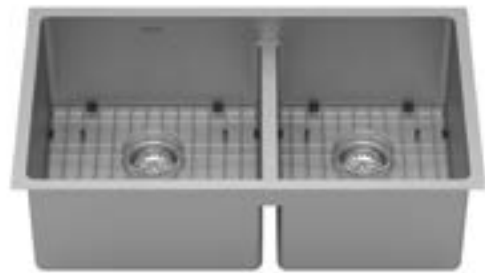

EL-77-PK1
32" x 19" x 10"