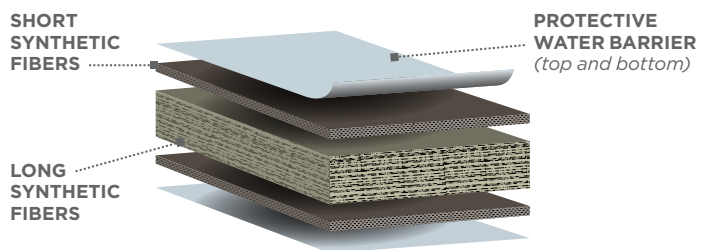

RISE BENEFITS OVER OTHER SIDING

	RISE®	OSB	Fiber Cement
Look / Feel of Wood	X	X	
Ground Contact	X		
Low Jobsite Waste	X	X	
Moisture Resistance	X		
Easy to Handle	X	X	
90%+ Recycled Content	X		

The patented manufacturing process compresses reclaimed synthetic fiber and polymer materials into dense and durable wood replacement products that come in smooth and woodgrain finishes.