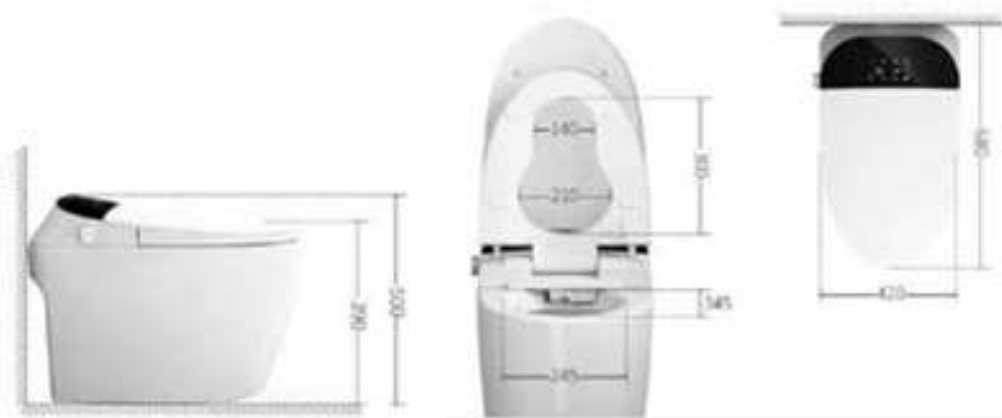

Multiple cleaning modes
Multi-directional, multi-mode cleaning,
feel different washing experience.