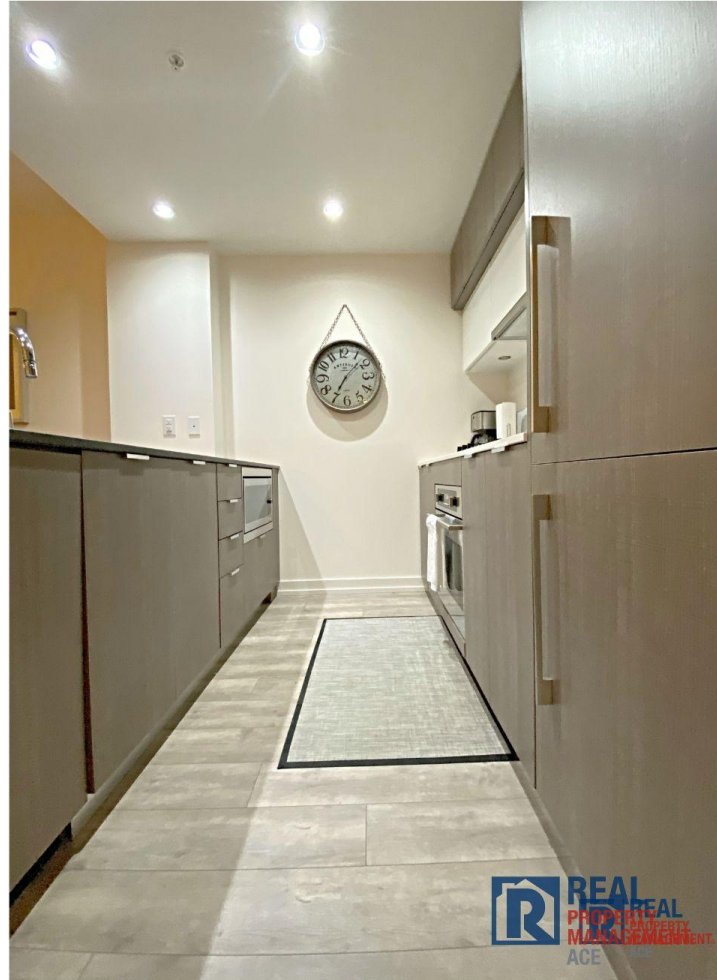

WATERFRONT OUTLOOK | TOWER D

Fully furnished executive suite. In-suite laundry, heated underground parking and storage is included. This one bedroom suite is modern and extremely space-efficient. Suite features a gourmet kitchen, stackable washer & dryer, individual climate control heating/air cooling, dishwasher, and microwave.

Fully furnished executive suite. In-suite laundry, heated underground parking and storage is included. This one bedroom suite is modern and extremely space-efficient. Suite features a gourmet kitchen, stackable washer & dryer, individual climate control heating/air cooling, dishwasher, and microwave.