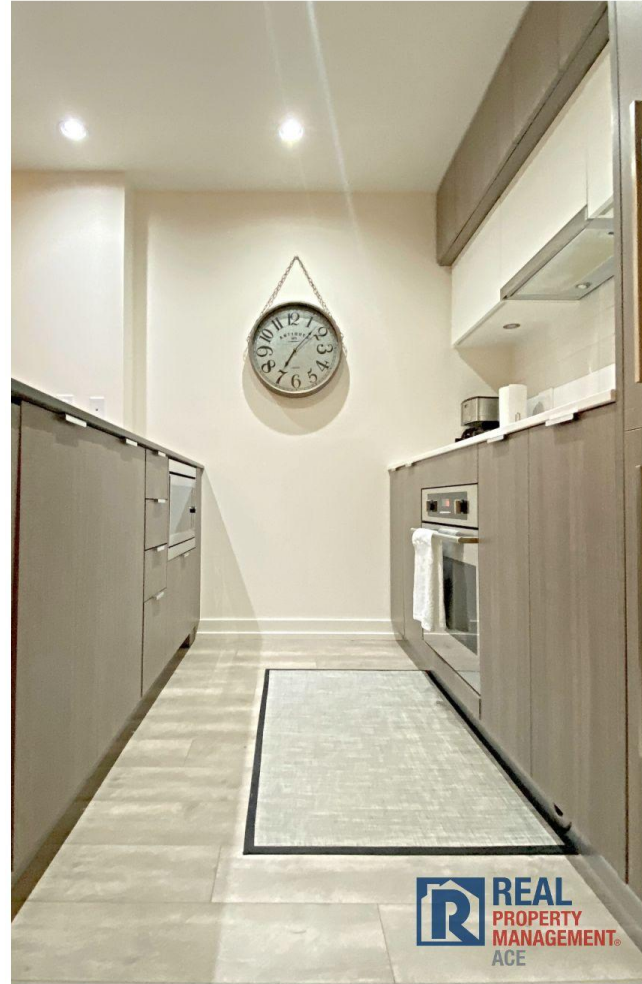

WATERFRONT OUTLOOK | TOWER D

Fully furnished executive suite. In-suite laundry, heated underground parking and storage is included. This one bedroom suite is modern and extremely space-efficient. Suite features a gourmet kitchen, stackable washer & dryer, individual climate control heating/air cooling, dishwasher, and microwave.

Fully furnished executive suite. In-suite laundry, heated underground parking and storage is included. This one bedroom suite is modern and extremely space-efficient. Suite features a gourmet kitchen, stackable washer & dryer, individual climate control heating/air cooling, dishwasher, and microwave.