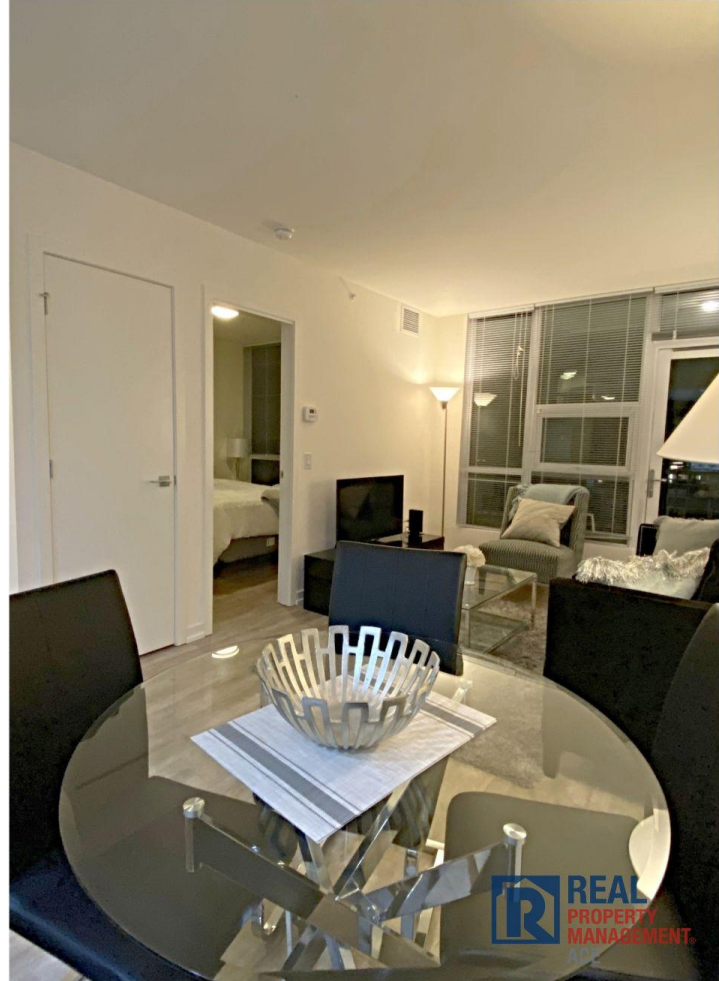

WATERFRONT OUTLOOK | TOWER D

ALL ABOUT EAUCLAIRE

HOME AWAY FROM HOME

FULLY FURNISHED