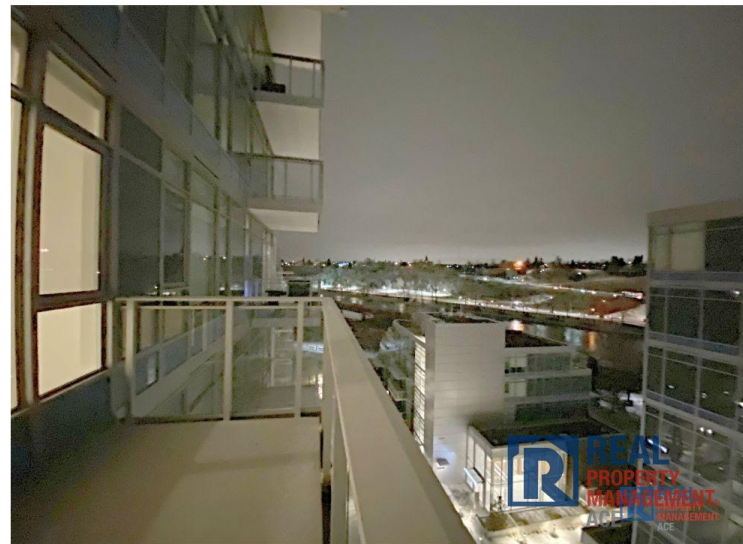

WATERFRONT OUTLOOK | TOWER D

Fully furnished executive suite. In-suite laundry, heated underground parking and storage is included. This one bedroom suite is modern and extremely space-efficient. Suite features a gourmet kitchen, stackable washer & dryer, individual climate control heating/air cooling, dishwasher, and microwave.

WATERFRONT OUTLOOK | TOWER D

FULLY FURNISHED

HEATED UNDERGROUND PARKING

ONE BEDROOM + DEN

1 BATH

+/- 600 SQ.FT.

HOME AWAY FROM HOME

FULLY FURNISHED

Broker: Real Property Management ACE | Independently Owned & Operated Brokerage & Franchise | Calgary AB

WATERFRONT OUTLOOK | TOWER D

FULLY FURNISHED

HEATED UNDERGROUND PARKING

ONE BEDROOM + DEN

1 BATH

+/- 600 SQ.FT.

WATERFRONT OUTLOOK | TOWER D

HOME AWAY FROM HOME

FULLY FURNISHED

REAL PROPERTY MANAGEMENT ACE
403.816.2308 ace@realpropertymgt.ca www.rpmace.ca

Broker: Real Property Management ACE | Independently Owned & Operated Brokerage & Franchise | Calgary AB