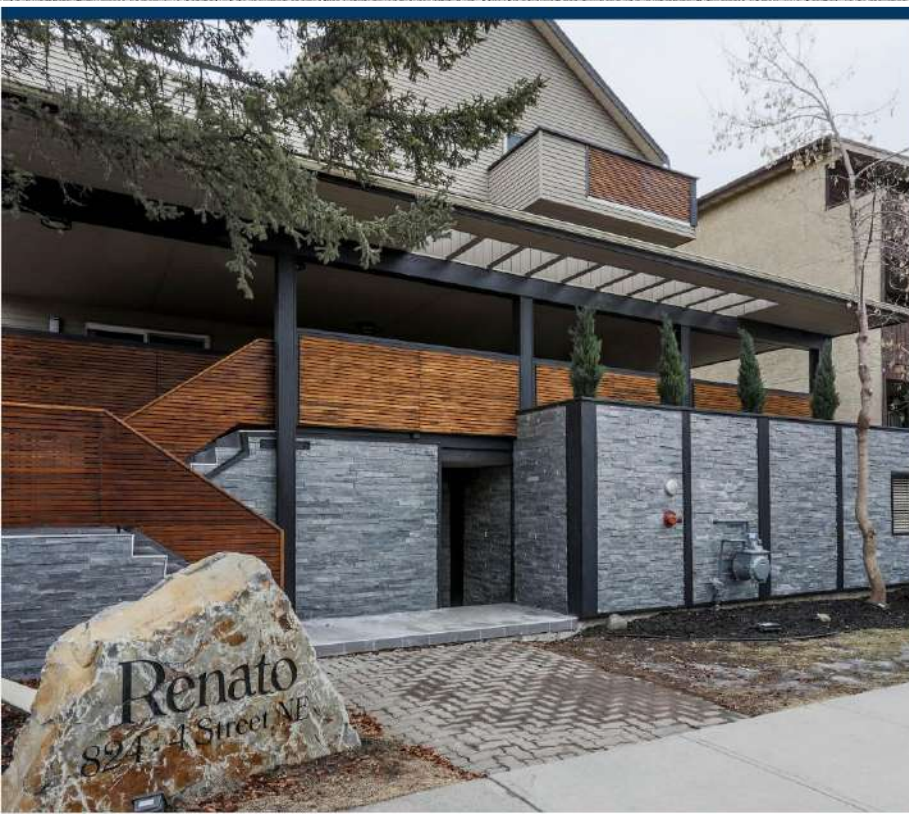

UNDERGROUND PARKING - SECURED & HEATED