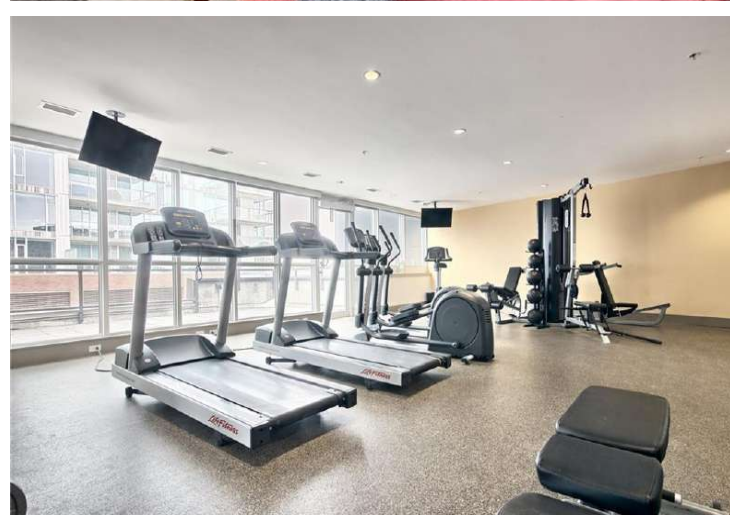

707 | 550 - RIVERFRONT AVENUE SE

707 | 550 - RIVERFRONT AVENUE SE

ALL ABOUT LIFESTYLE | AMENITIES

ALL ABOUT LIFESTYLE | AMENITIES

ALL ABOUT LIFESTYLE | AMENITIES

707 | 550 - RIVERFRONT AVENUE SE

REAL PROPERTY MANAGEMENT ACE
403.816.2308 ace@realpropertymgt.ca www.rpmace.ca