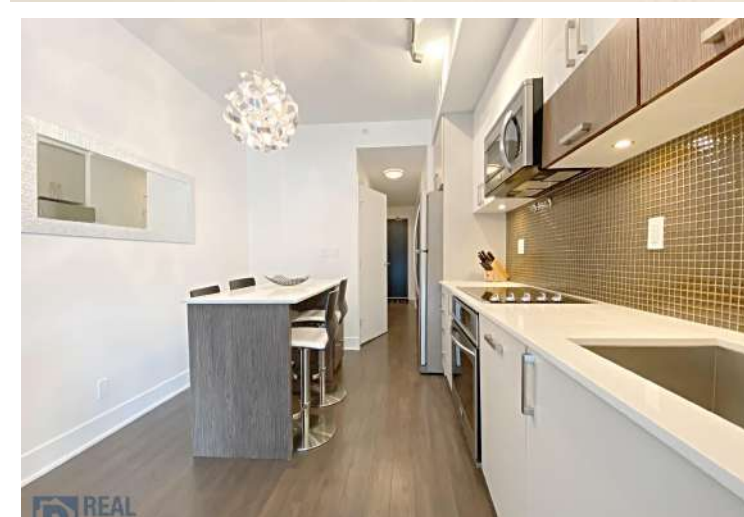

707 | 550 - RIVERFRONT AVENUE SE