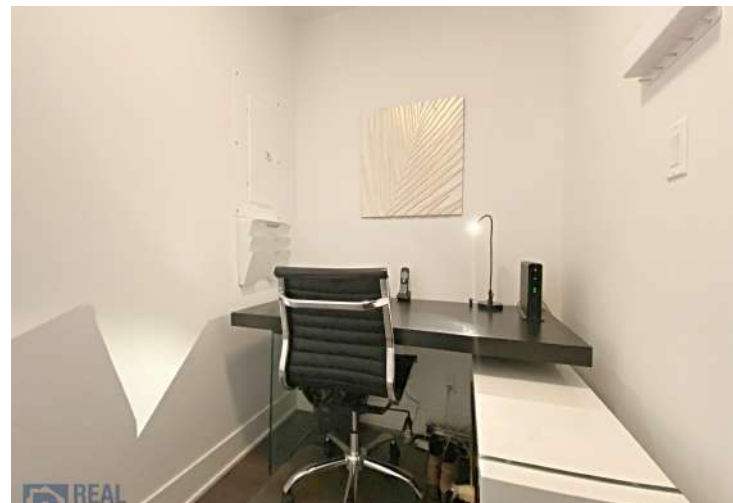

707 | 550 - RIVERFRONT AVENUE SE

REAL PROPERTY MANAGEMENT ACE
403.816.2308 ace@realpropertymgt.ca www.rpmace.ca

Broker: Real Property Management ACE | Independently Owned & Operated Brokerage & Franchise | Calgary AB