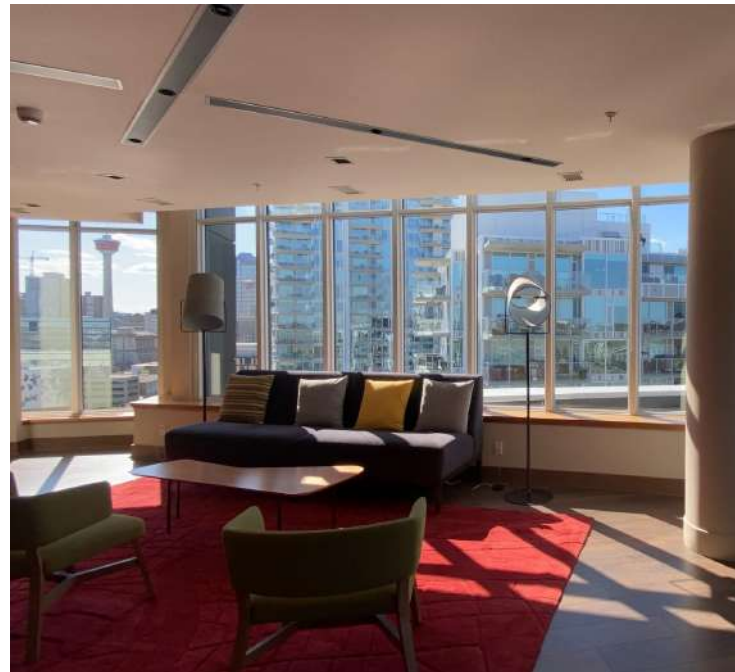

707 | 550 - RIVERFRONT AVENUE SE