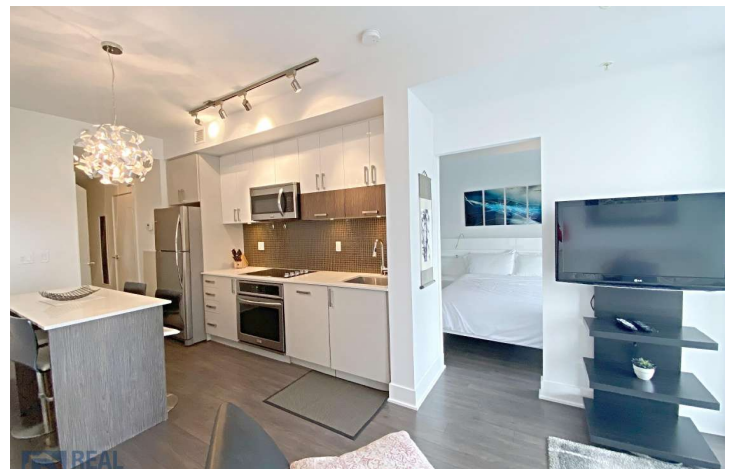

707 | 550 - RIVERFRONT AVENUE SE