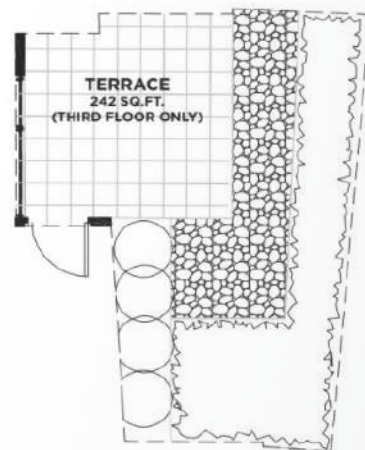

FIRST
THE ART OF START

1 BEDROOM + FLEX

INTERIOR: 665 SQ. FT.

BALCONY: 66 SQ. FT

EAST VILLAGE: FIRST BUILDING

REAL PROPERTY MANAGEMENT ACE
403.816.2308 ace@realpropertymgt.ca www.rpmace.ca

Broker: Real Property Management ACE | Independently Owned & Operated Brokerage & Franchise | Calgary AB