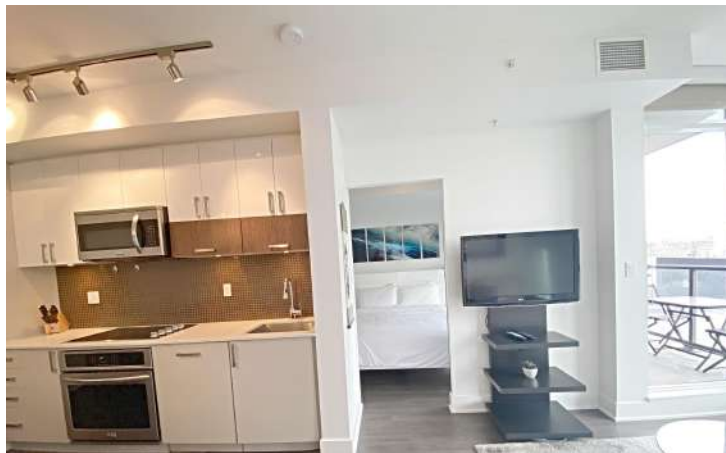

EAST VILLAGE | FIRST