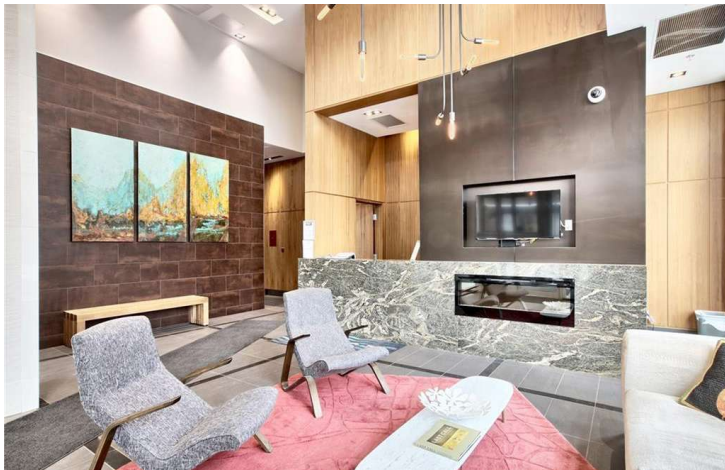

ALL ABOUT LIFESTYLE | AMENITIES