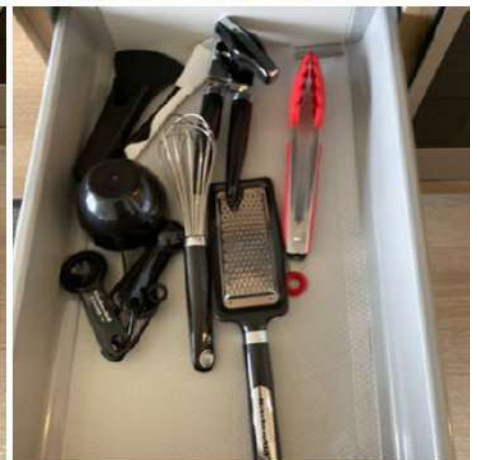

FURNISHING CHECKLIST

EXCLUSIVELY PRESENTED BY

REAL PROPERTY MANAGEMENT ACE

403.816.2308 ace@realpropertymgt.ca www.rpmace.ca

Disclaimer: Information and opinions presented in this report are for general use only. Real Property Management ACE is not responsible for any errors or omissions, or the results obtained from the use of this information. Broker: Real Property Management ACE | Independently Owned & Operated Brokerage & Franchise | Calgary AB