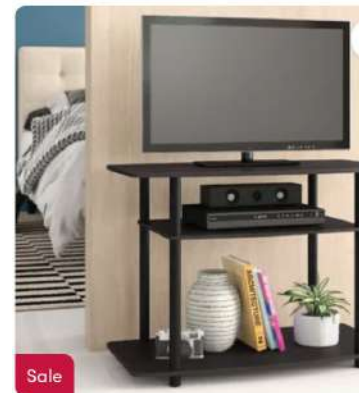

Rustic Wall Mounted Tier  
Square Shaped Floating  
Shelves – Set of 3 – Screws  
and Anchors Included -...

★★★★☆ ~ 917

Limited time deal

**\$32.29** ~~\$37.99~~

Sale

+7 Colors

Paulina TV Stand for TVs up to 32"  
by Zipcode Design™