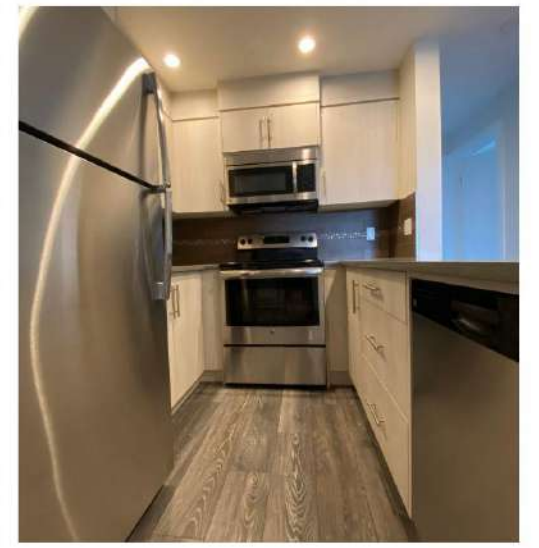

UNIT 301 - 824 - 4 STREET NE INNER-CITY RENFREW