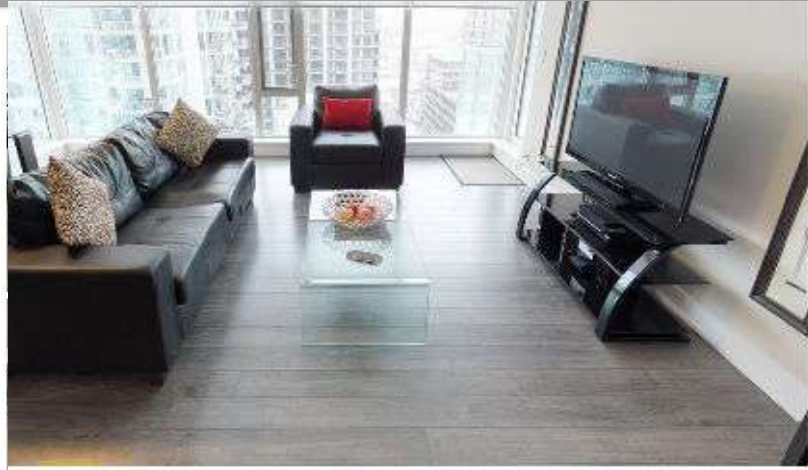

FULLY FURNISHED
2 BEDROOMS
2 FULL BATH
DEN/FLEX ROOM

FURNISHED FOR EXECUTIVES

LIFE HAPPENS.
WE WORK WITH YOUR TERMS.
SHORT TERM. LONG TERM.
ANY TERM.