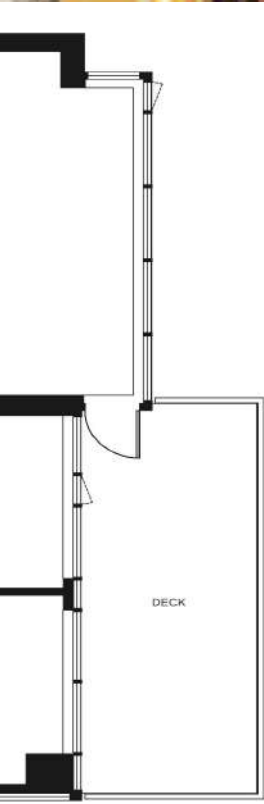

REAL PROPERTY MANAGEMENT ACE
403.816.2308 ace@realpropertymgt.ca www.rpmace.ca

Broker: Real Property Management ACE | Independently Owned & Operated Brokerage & Franchise | Calgary AB