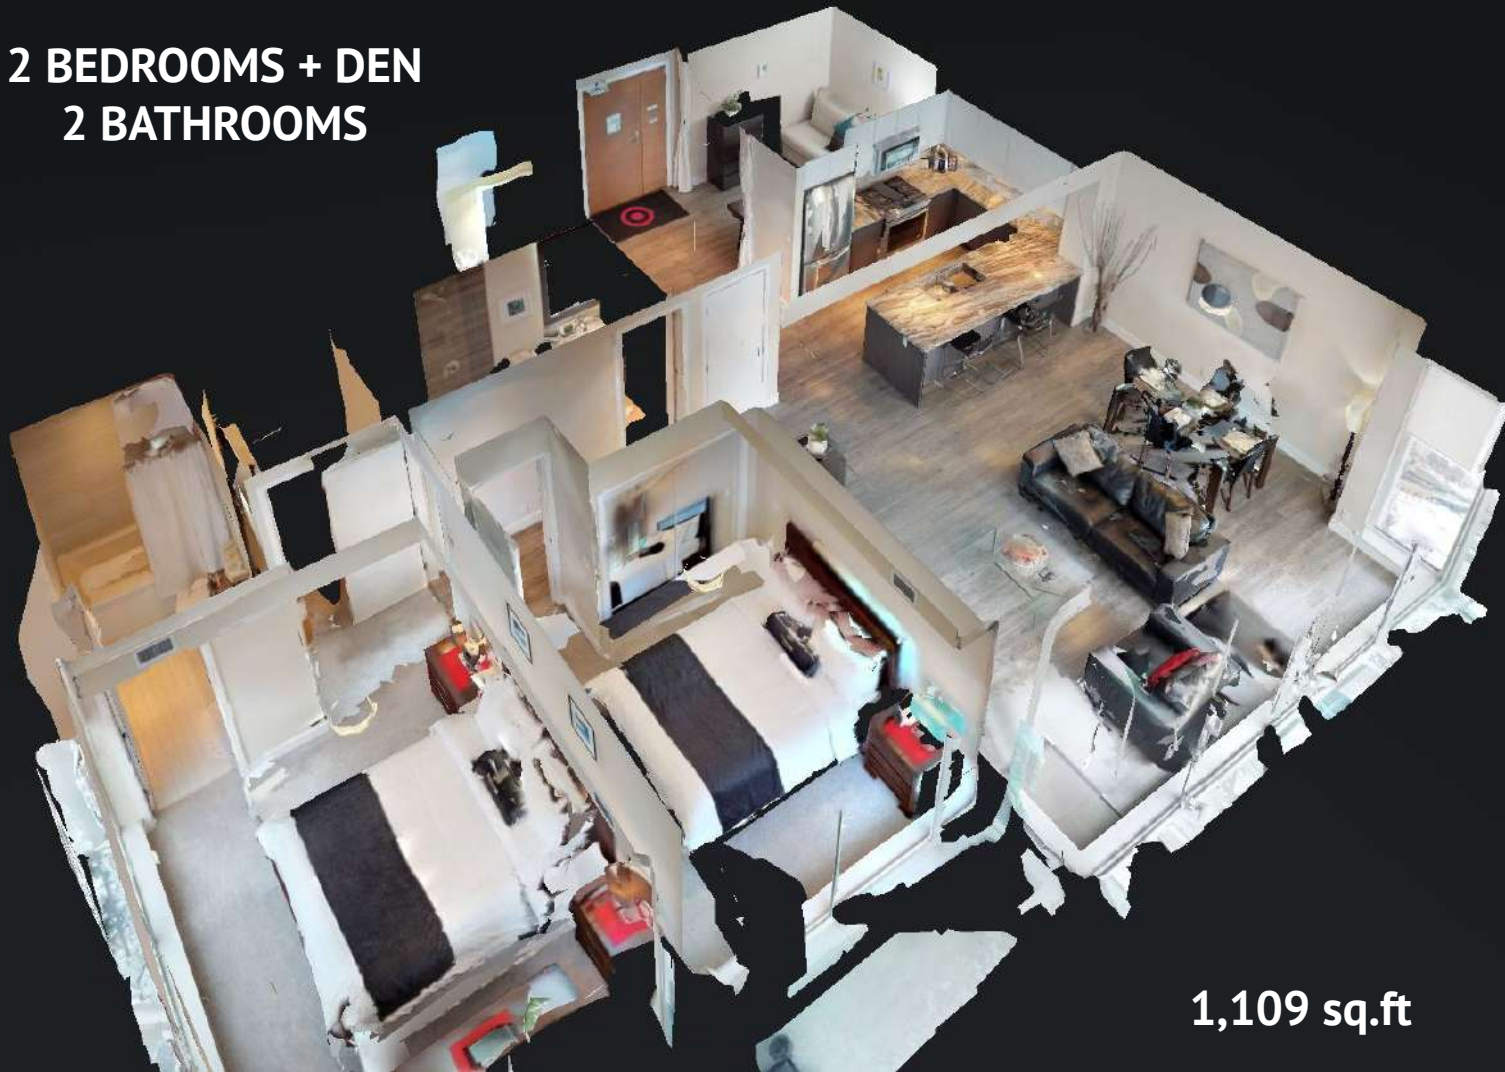

FOR LEASE
1305, 510 - 6 AVE SE

EVOLUTION

FULLY FURNISHED
UNDERGROUND PARKING
24/7 CONCIERGE/SECURITY
GYM & AMENITIES

2 BEDROOMS + DEN
2 BATHROOMS

1,109 sq.ft

REAL PROPERTY MANAGEMENT ACE
403.816.2308 ace@realpropertymgt.ca www.rpmace.ca