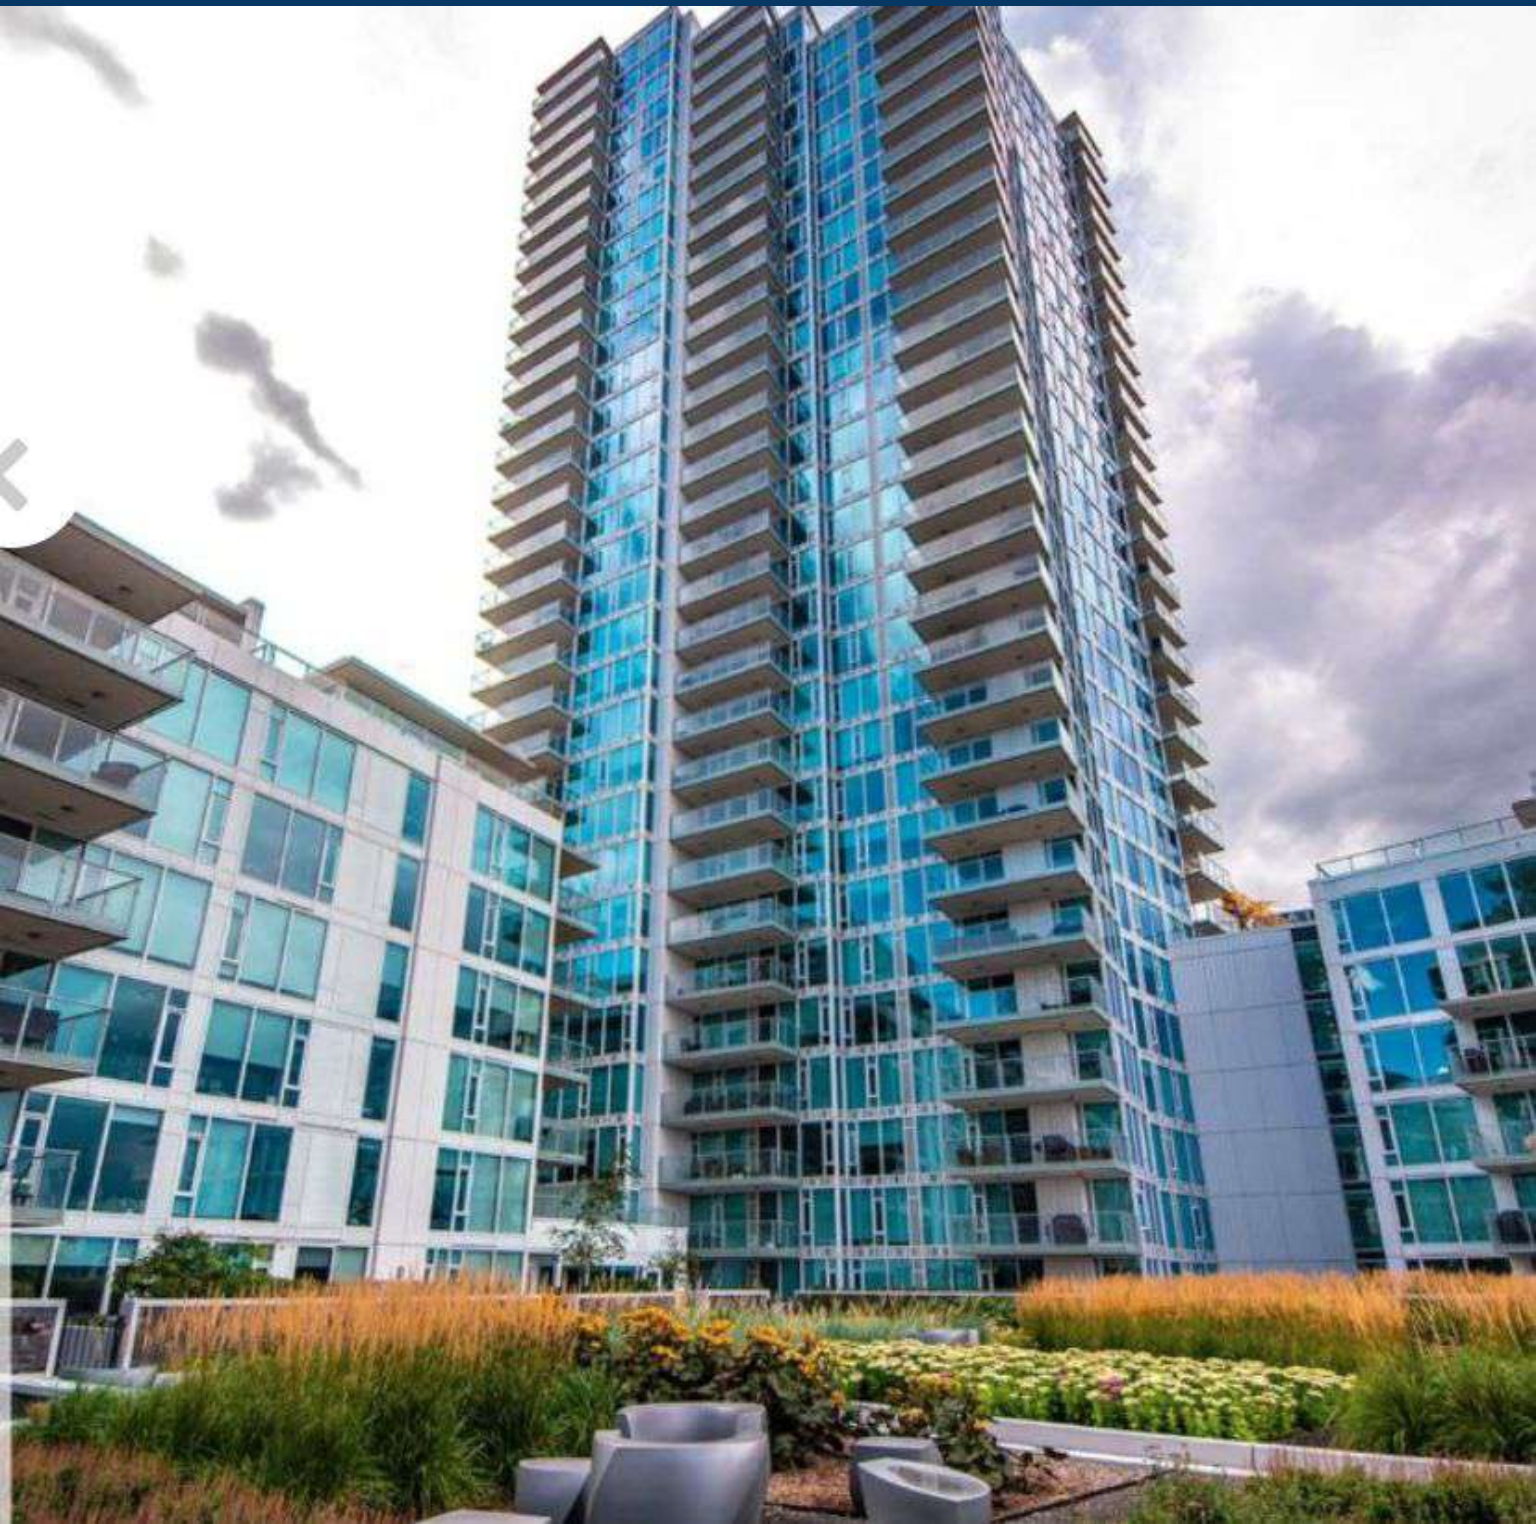

REAL PROPERTY MANAGEMENT ACE
403.816.2308 ace@realpropertymgt.ca www.rpmace.ca

Broker: Real Property Management ACE | Independently Owned & Operated Brokerage & Franchise | Calgary AB