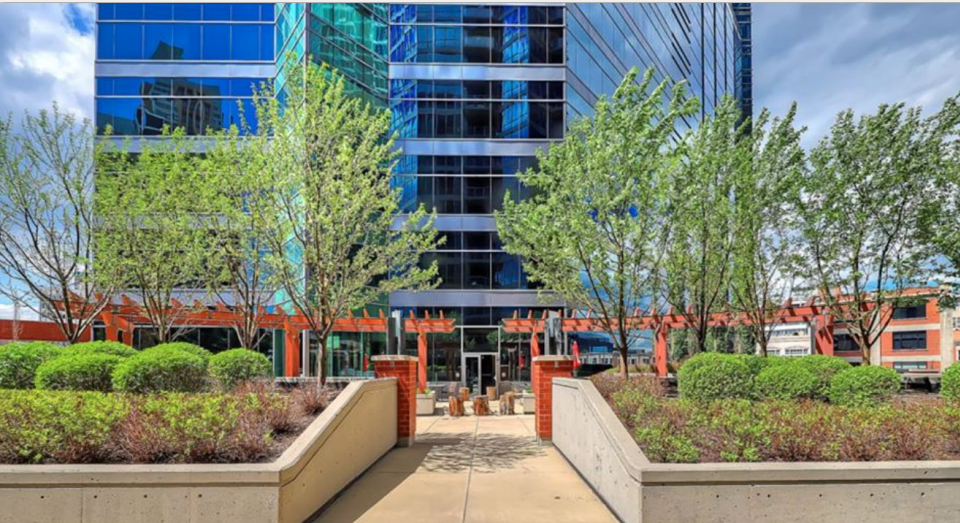

**FULLY FURNISHED
1 BEDROOM
UNDERGROUND PARKING**

KEYNOTE TWO

VICTORIA PARK ADULT ONLY BUILDING

REAL PROPERTY MANAGEMENT ACE
403.816.2308 ace@realpropertymgt.ca www.rpmace.ca

Broker: Real Property Management ACE | Independently Owned & Operated Brokerage & Franchise | Calgary AB