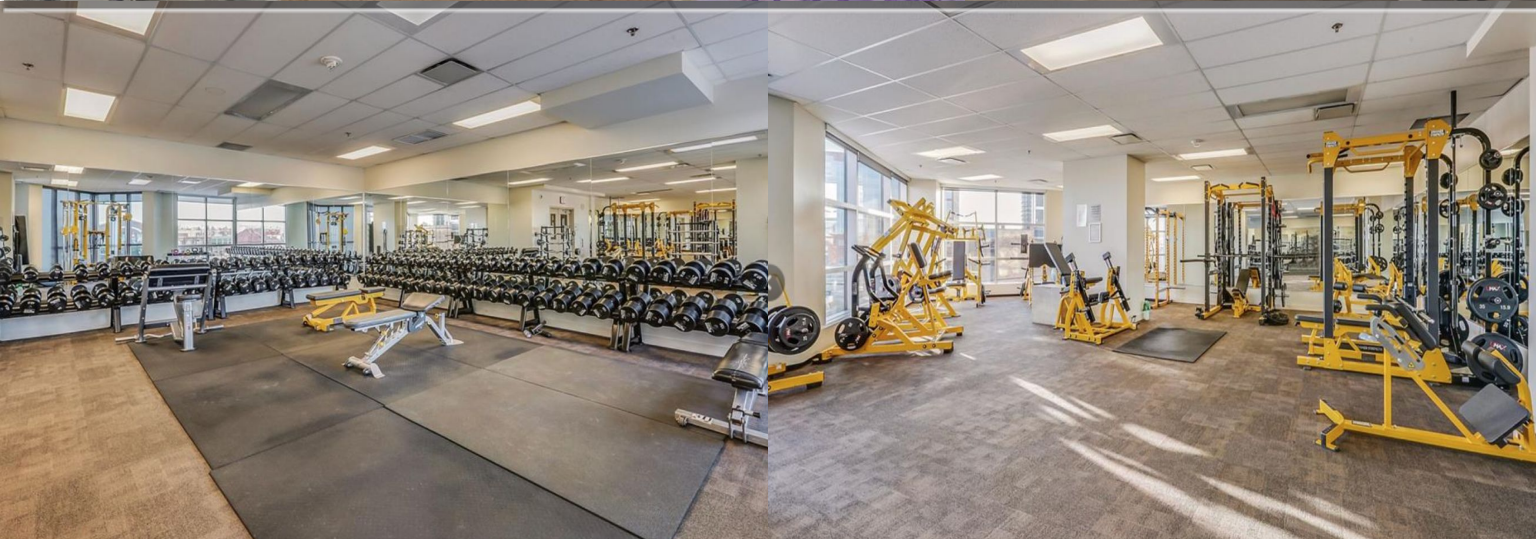

KEYNOTE TWO

VICTORIA PARK ADULT ONLY BUILDING

REAL PROPERTY MANAGEMENT ACE
403.816.2308 ace@realpropertymgt.ca www.rpmace.ca

Broker: Real Property Management ACE | Independently Owned & Operated Brokerage & Franchise | Calgary AB