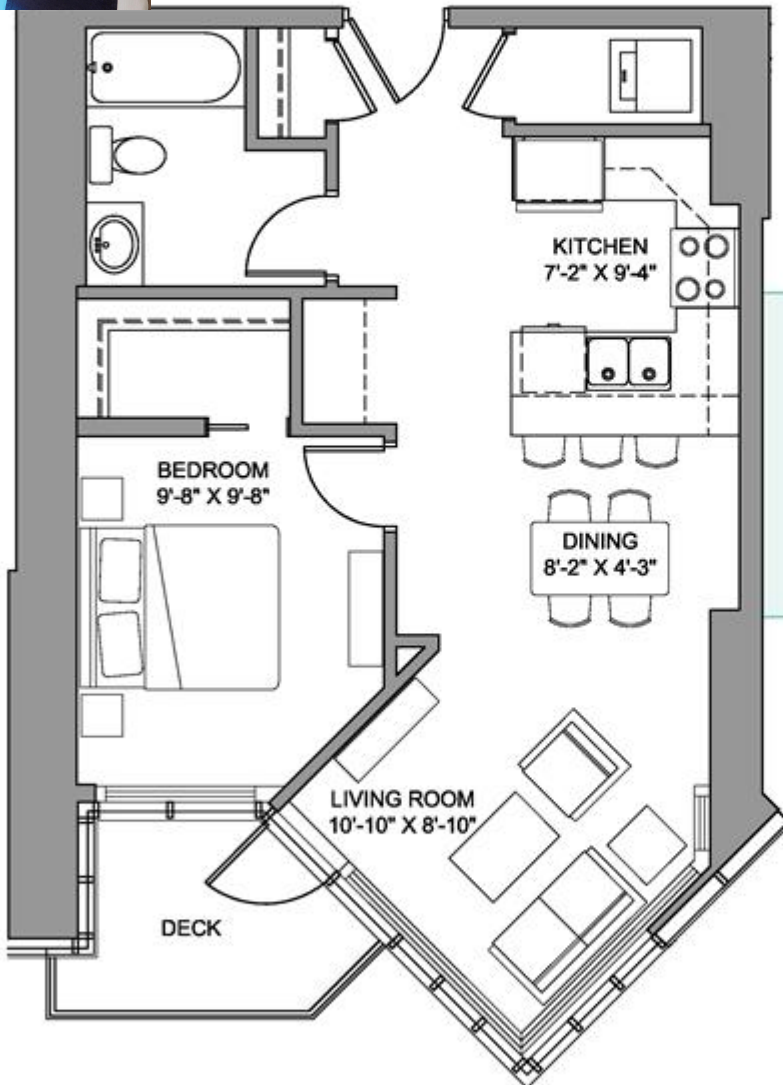

TEMPO

ONE BEDROOM / ONE BATH / 626 Sq. Ft.

KEYNOTE TWO

ALL ABOUT LIFESTYLE

REAL PROPERTY MANAGEMENT ACE
403.816.2308 ace@realpropertymgt.ca www.rpmace.ca

Broker: Real Property Management ACE | Independently Owned & Operated Brokerage & Franchise | Calgary AB