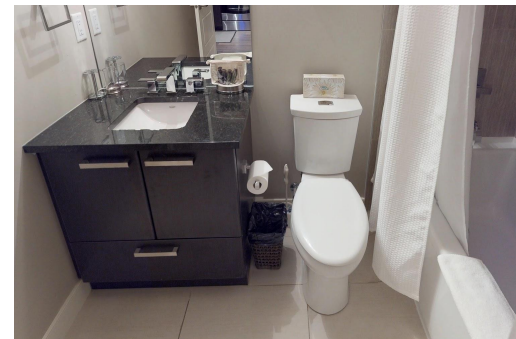

TEMPO

ONE BEDROOM / ONE BATH / 626 Sq. Ft.

KEYNOTE TWO

ALL ABOUT LIFESTYLE

REAL PROPERTY MANAGEMENT ACE
403.816.2308 ace@realpropertymgt.ca www.rpmace.ca

Broker: Real Property Management ACE | Independently Owned & Operated Brokerage & Franchise | Calgary AB