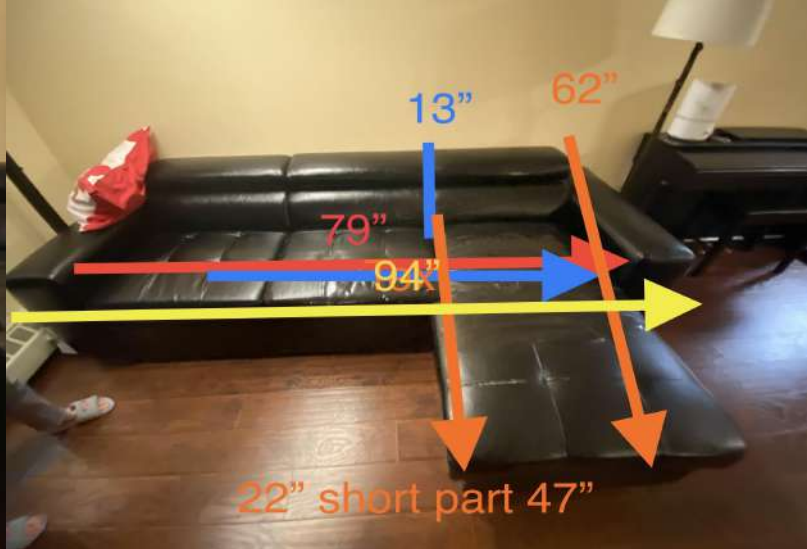

1. ART ABOVE COUCH
2. TV & TV SHELF
3. MOVE BOOKCASE TO PIANO SPOT OR DINING AREA

\$39.00 Sindal Bistro Chair

**X 2 CHAIRS**

\$39.00 Sindal Bistro Table

L Shape Sofa Covers, Stretch Sectional Sofa Cover with 2pcs Pillow Covers for L-Shaped Couch Sofa Support Right &...