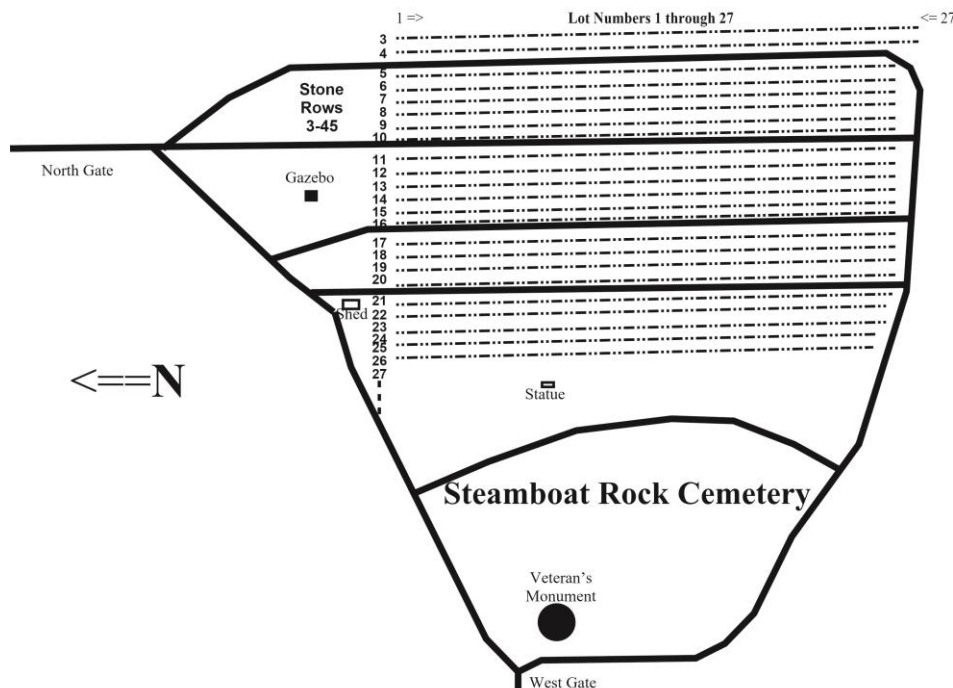

Steamboat Rock Cemetery Index

Lot Owners & Burials

February 2, 2021

The first number indicates the row of stones numbering from 3 on the east side to (eventually) 45 on the west side.

The second number indicates the particular Plot (lot) on that line of stones numbering from L on the north to 26 (or 27) on the south.

See the general map below.

Note that most of the Plots are **full lots** meaning that they have **four grave** spaces.

Some Plots have only **two graves** spaces – referred to as **half lots**.

Each grave space is five feet wide (60 inches).

Cemetery rules allow two burials per grave space so long as at least one of them is a cremation burial.

If there are questions: Contact the members of the Cemetery Board: Arnie Luiken - Lora Kramer - Deb Meints - Ed Bear - Bruce Baillie – Greg Heikens - Roger Pickering: caretaker