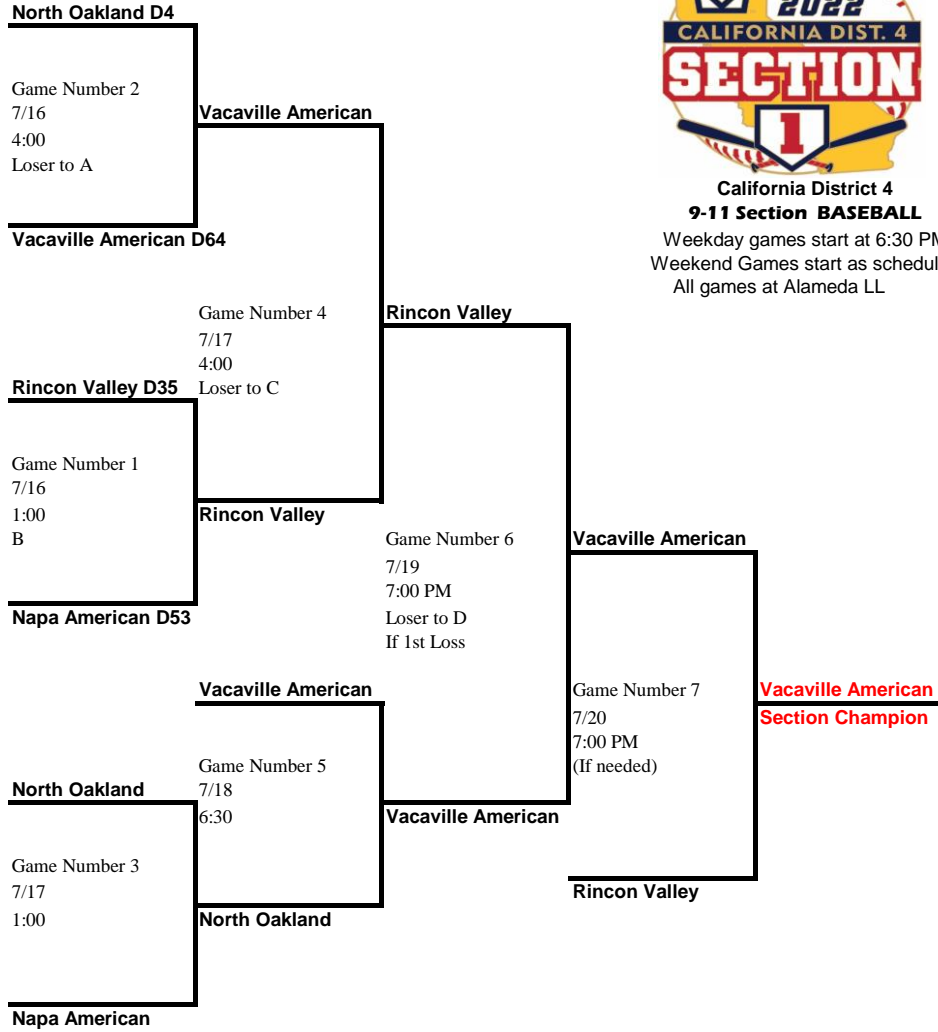

2022 California Section I, International Tournament

California District 4
9-11 Section BASEBALL
 Weekday games start at 6:30 PM
 Weekend Games start as scheduled
 All games at Alameda LL

Medical Releases and team rosters must be present to play
Pitching Records must be present to play
Manager and coaches must have valid photo ID
Report Results to scores@llcad4.org or text to 925-236-1115

Follow the tournament at californiadistrict4littleleague.org or on facebook Little League California District 4