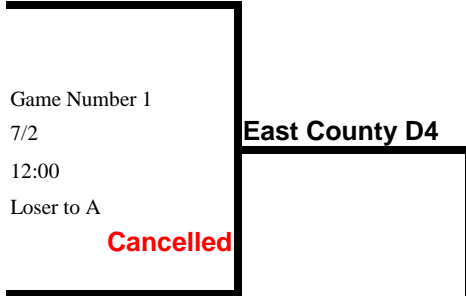

2022 California Delta Section International Tournament

Winners Bracket

10-12 DELTA SECTION SOFTBALL

Weekday games start at 6:00 PM
Weekend Games start as scheduled

All Games at Hidden Lakes Park
Martinez, CA
Corner of Chilpancingo and Morello