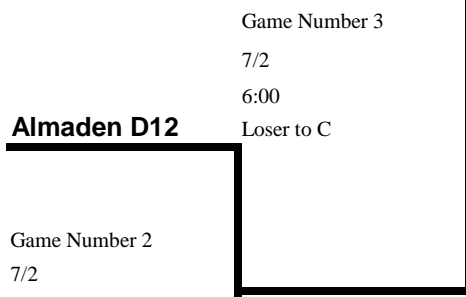

2022 California Delta Section International Tournament

Winners Bracket

10-12 DELTA SECTION SOFTBALL

Weekday games start at 6:00 PM
Weekend Games start as scheduled

All Games at Hidden Lakes Park
Martinez, CA
Corner of Chilpancingo and Morello