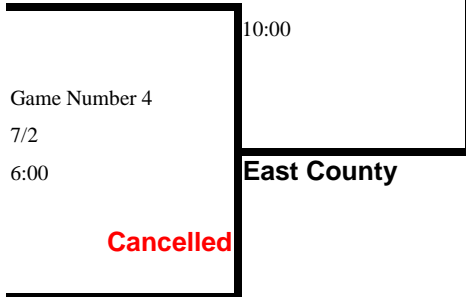

2022 California Delta Section International Tournament

Winners Bracket

10-12 DELTA SECTION SOFTBALL

Weekday games start at 6:00 PM
Weekend Games start as scheduled

All Games at Hidden Lakes Park
Martinez, CA
Corner of Chilpancingo and Morello