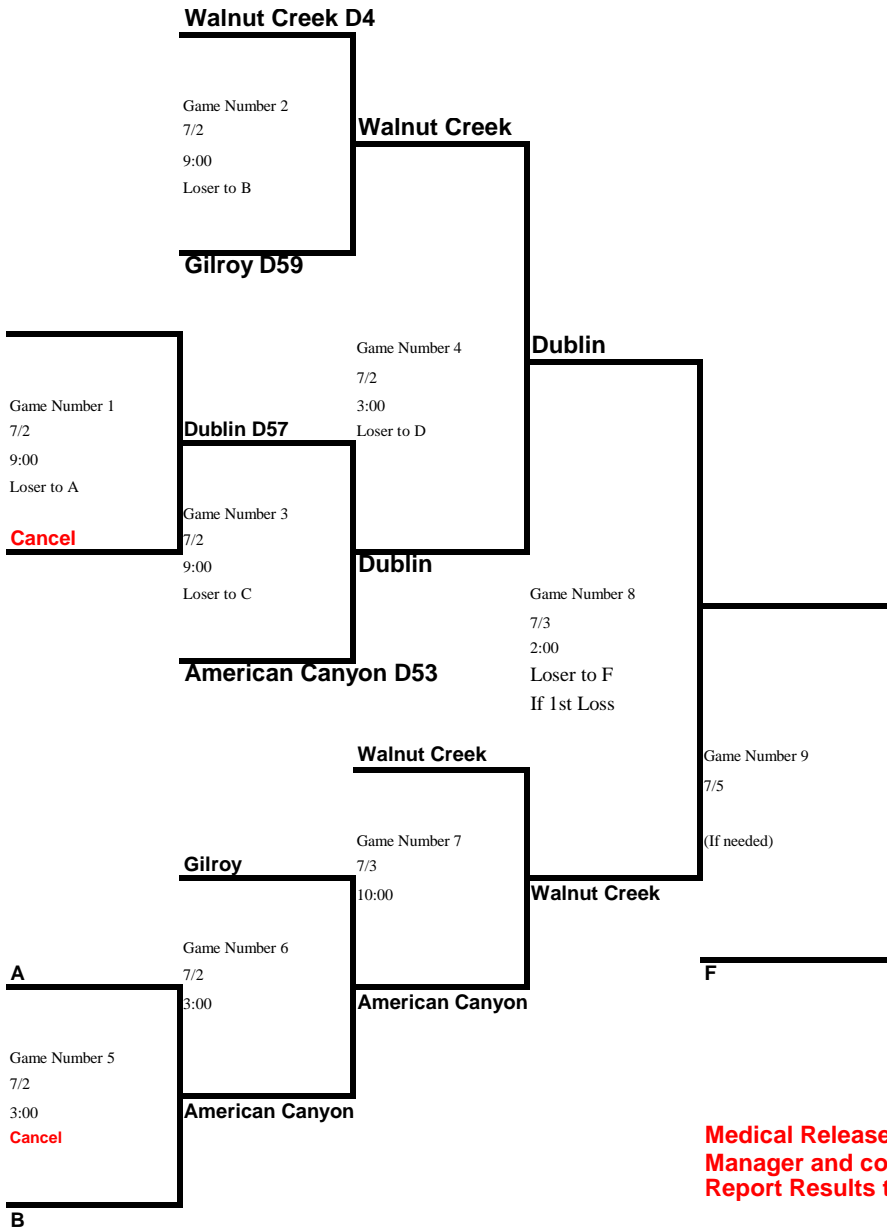

2022 Delta Section, International Tournament

California District 4 8-10 Delta Section

Weekday games start at 6:00 PM
Weekend Games start as scheduled
All games played at Hidden Lakes Park
Martinez, CA
Corner of Chilpancingo and Morello