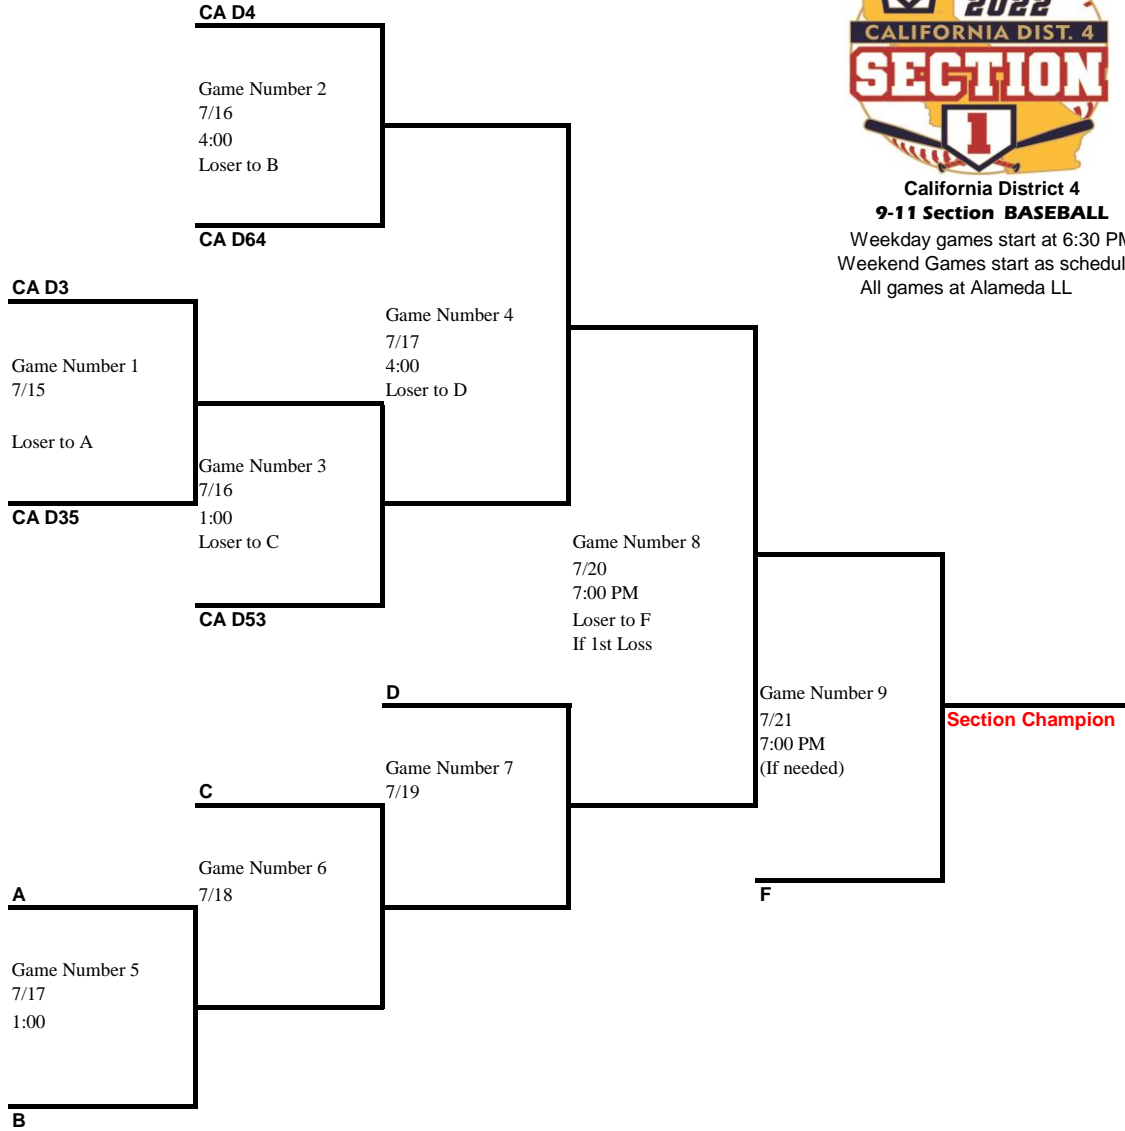

# 2022 California Section I, International Tournament

California District 4  
**9-11 Section BASEBALL**  
 Weekday games start at 6:30 PM  
 Weekend Games start as scheduled  
 All games at Alameda LL

**Medical Releases and team rosters must be present to play**  
**Pitching Records must be present to play**  
**Manager and coaches must have valid photo ID**  
**Report Results to [scores@llcad4.org](mailto:scores@llcad4.org) or text to 925-236-1115**