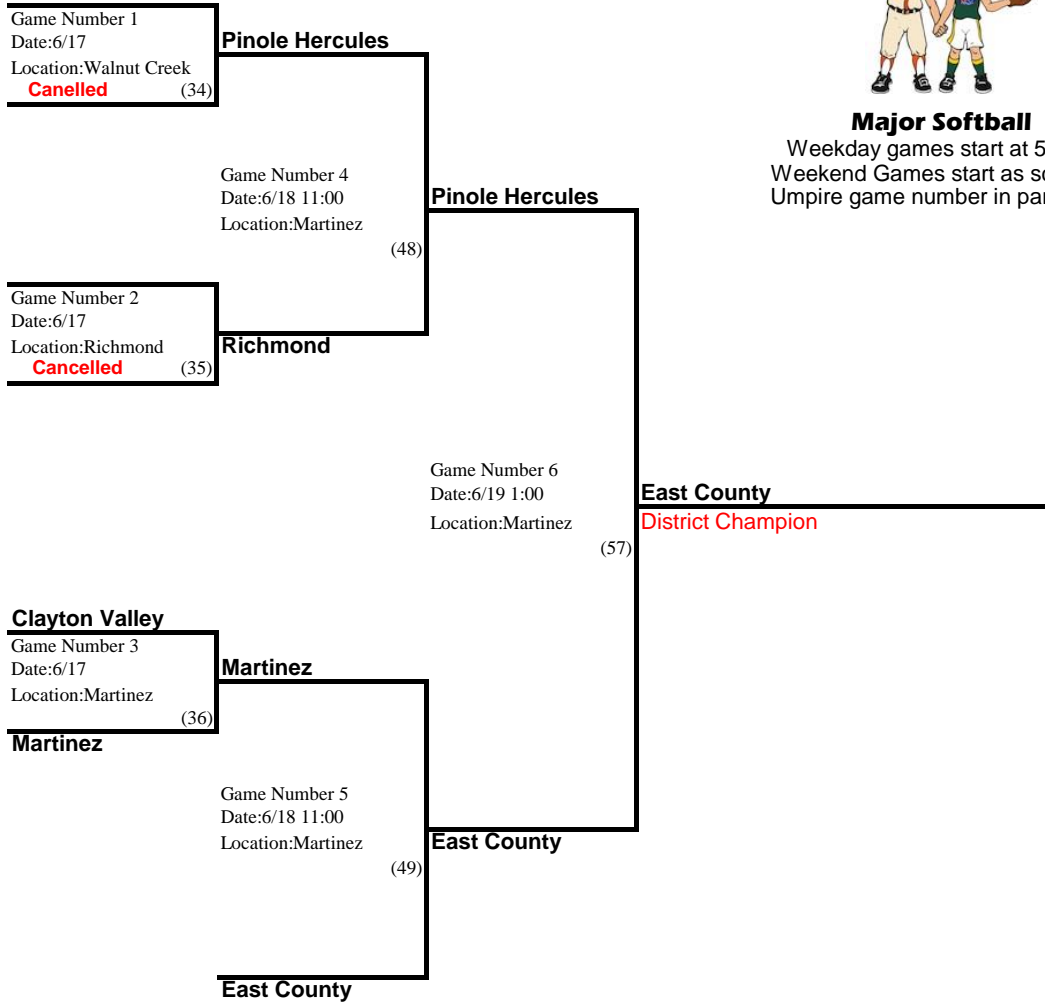

2022 California District 4, Tournament of Champions

Major Softball

Weekday games start at 5:30 PM
Weekend Games start as scheduled
Umpire game number in parenthesis

Medical Releases and team rosters must be present to play
Pitching Records must be present to play
Manager and coaches must have valid photo ID
Report Results to scores@lilcad4.org or text to 925-236-1115