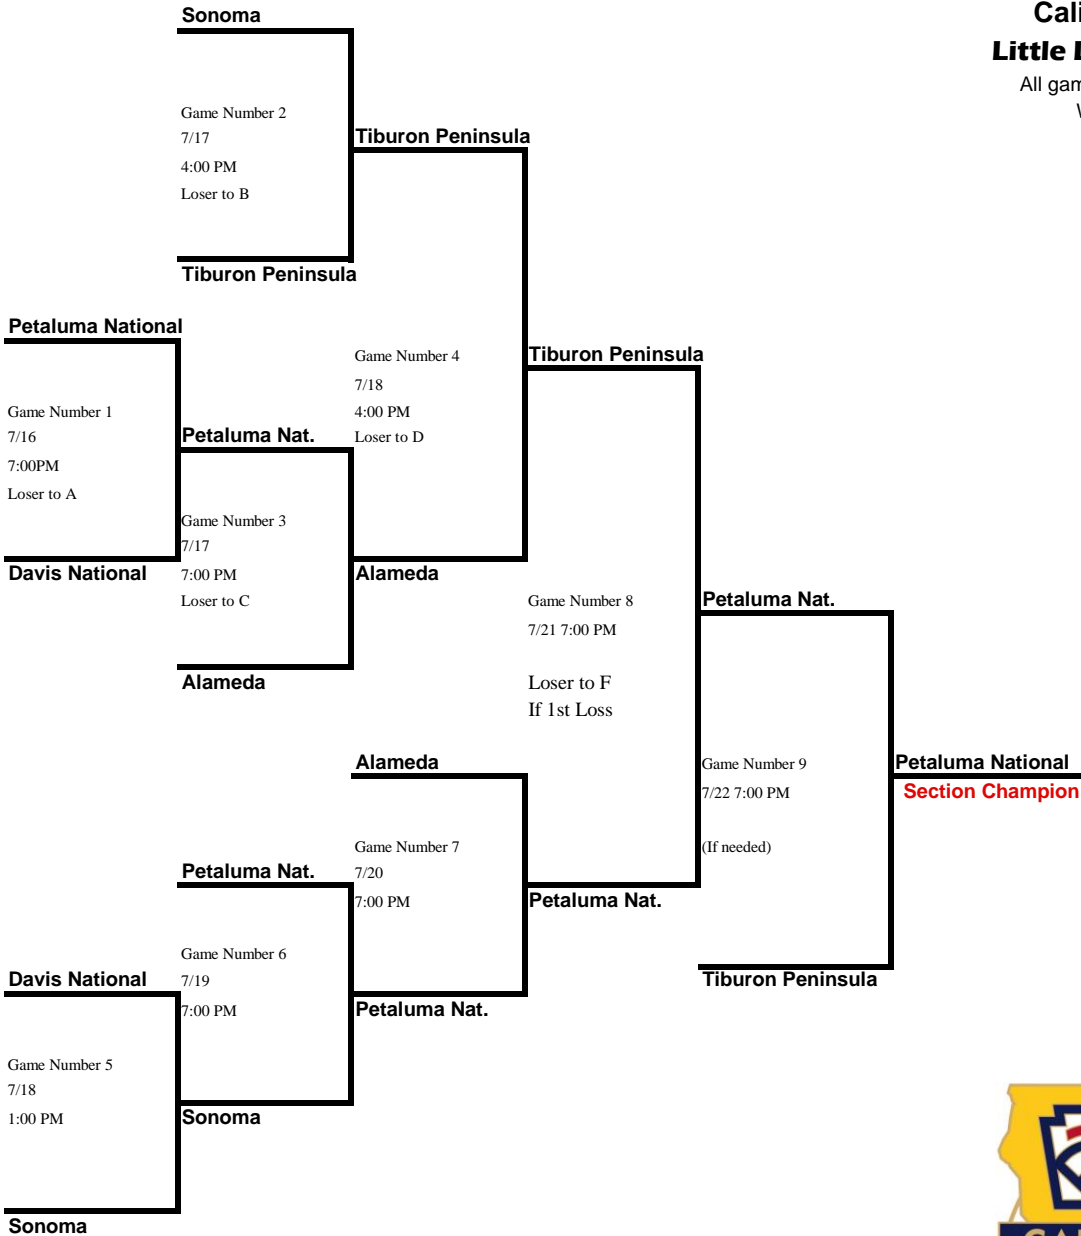

2021 California Section 1, International Tournament

California Section 1 Little League **BASEBALL**

All games played at Alameda LL
Will C Wood school

Medical Releases and team rosters must be present to play
Pitching Records must be present to play
Manager and coaches must have valid photo ID
Report Results to scores@llcad4.org
Text scores to 925-257-4600