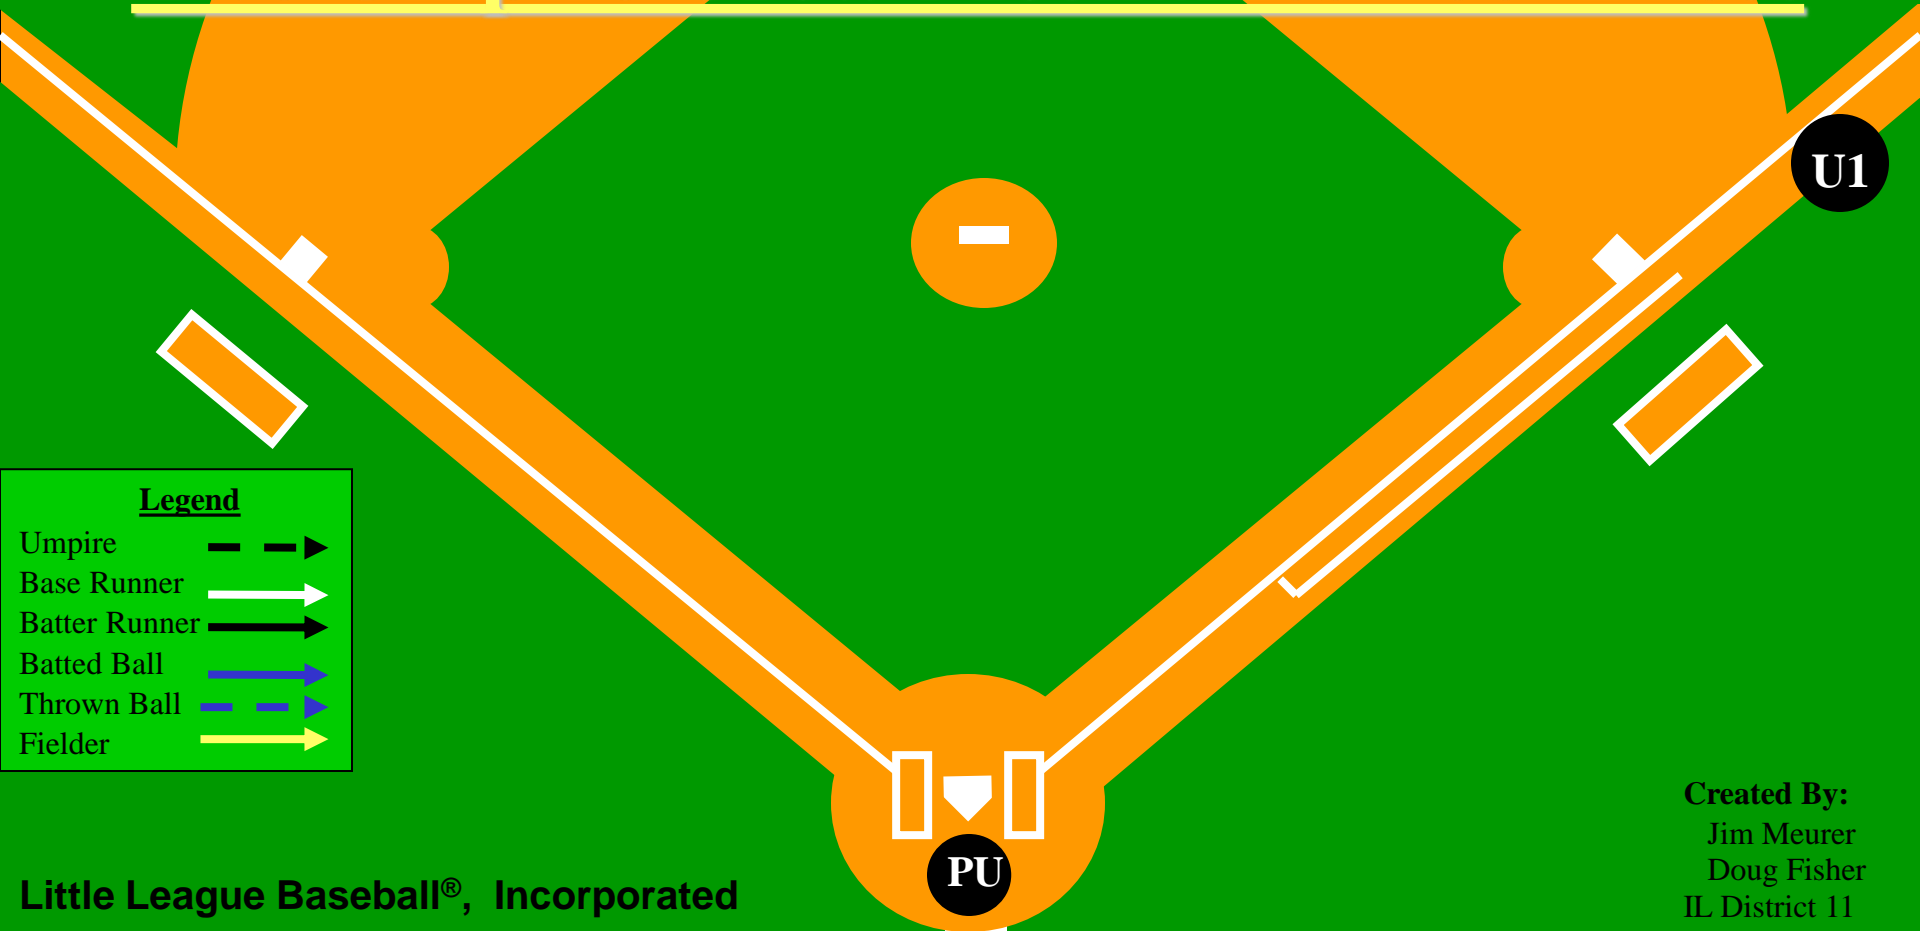

Little League®

Baseball and Softball

Two Umpire Crew Mechanics - 60' Bases

Legend

- Umpire 
- Base Runner 
- Batter Runner 
- Batted Ball 
- Thrown Ball 
- Fielder 

Created By:
Jim Meurer
Doug Fisher
IL District 11