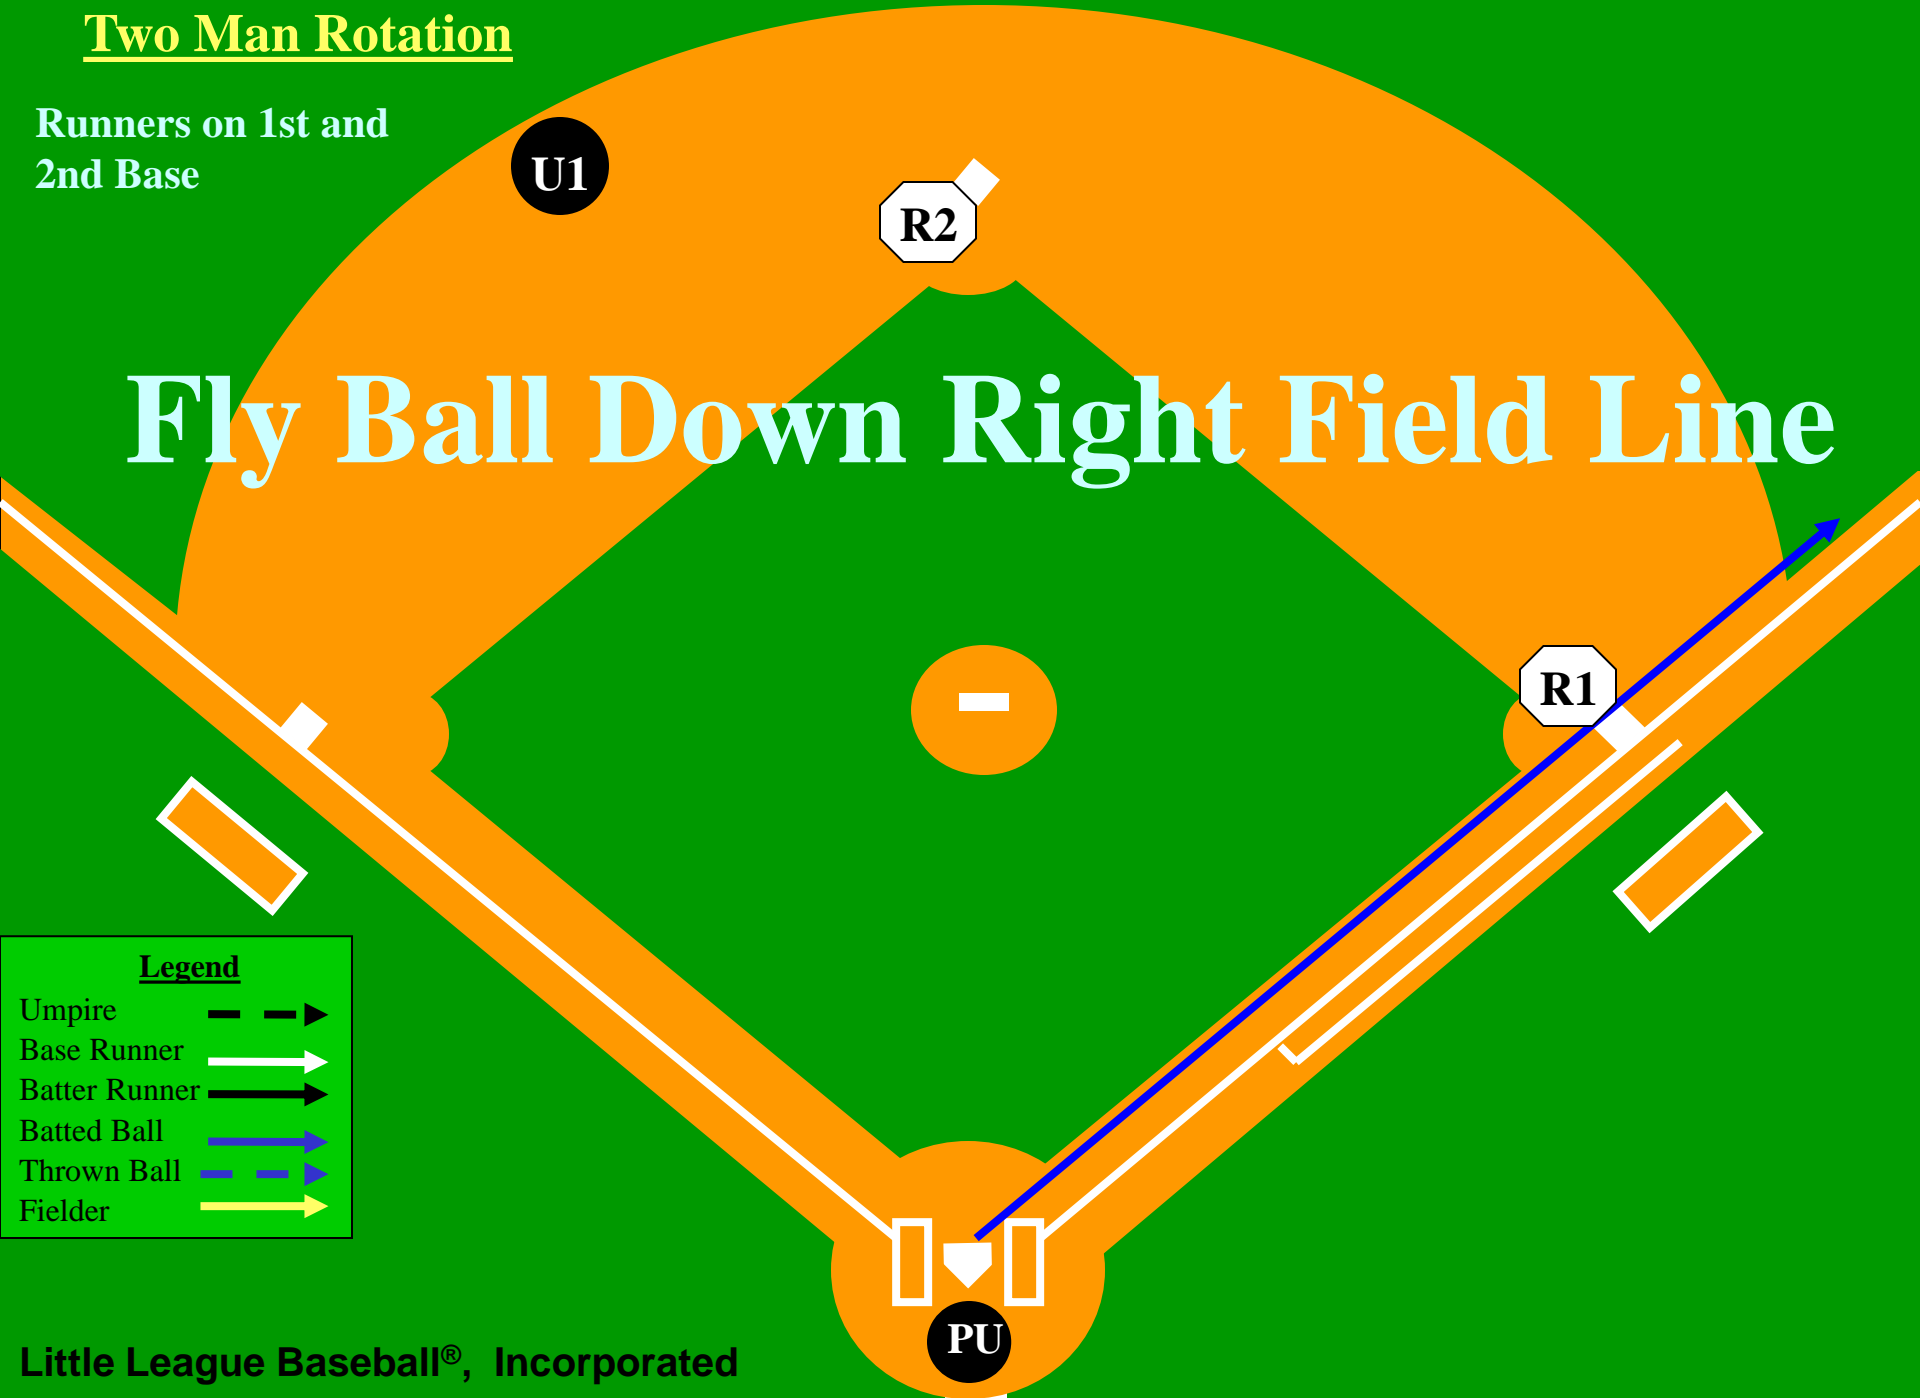

PU

PU

Legend

- Umpire
- Base Runner
- Batter Runner
- Batted Ball
- Thrown Ball
- Fielder

Two Man Rotation

Runners on 1st and 2nd Base

Fly Ball Down Right Field Line

Legend