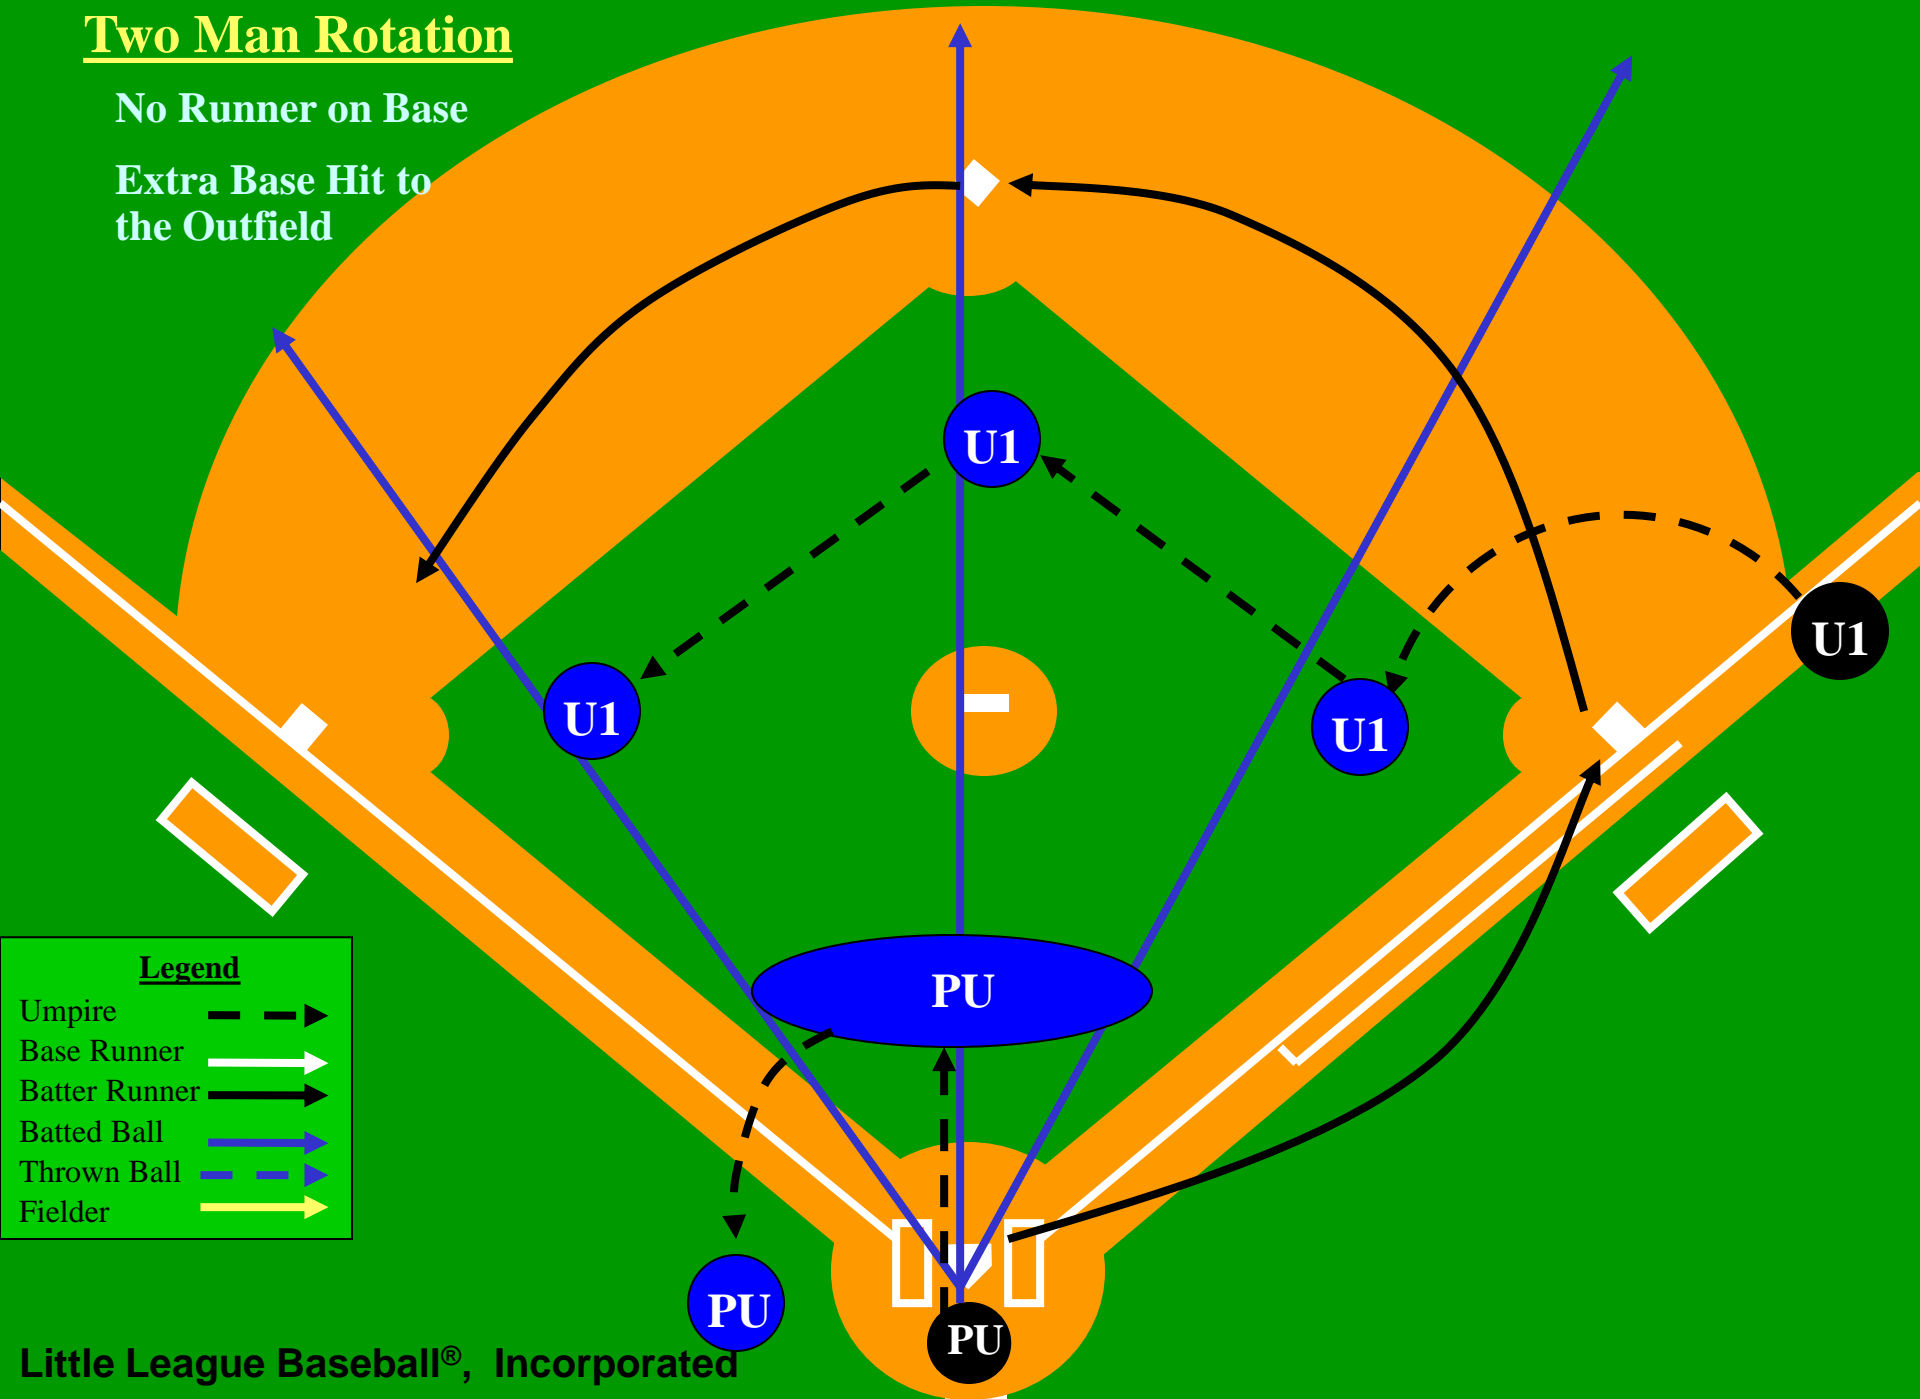

Fly Ball or Line Drive Hit to the Outfield

Legend

- Umpire
- Base Runner
- Batter Runner
- Batted Ball
- Thrown Ball
- Fielder

Two Man Rotation

No Runner on Base

Fly Ball Down Left Field Line

Legend

- Umpire
- Base Runner
- Batter Runner
- Batted Ball
- Thrown Ball
- Fielder

Routine Fly Ball

Legend

Umpire	--->
Base Runner	—>
Batter Runner	—>
Batted Ball	—>
Thrown Ball	—>
Fielder	—>

Two Man Rotation

No Runner on Base

Extra Base Hit to
the Outfield

Two Man Rotation

No Runner on Base