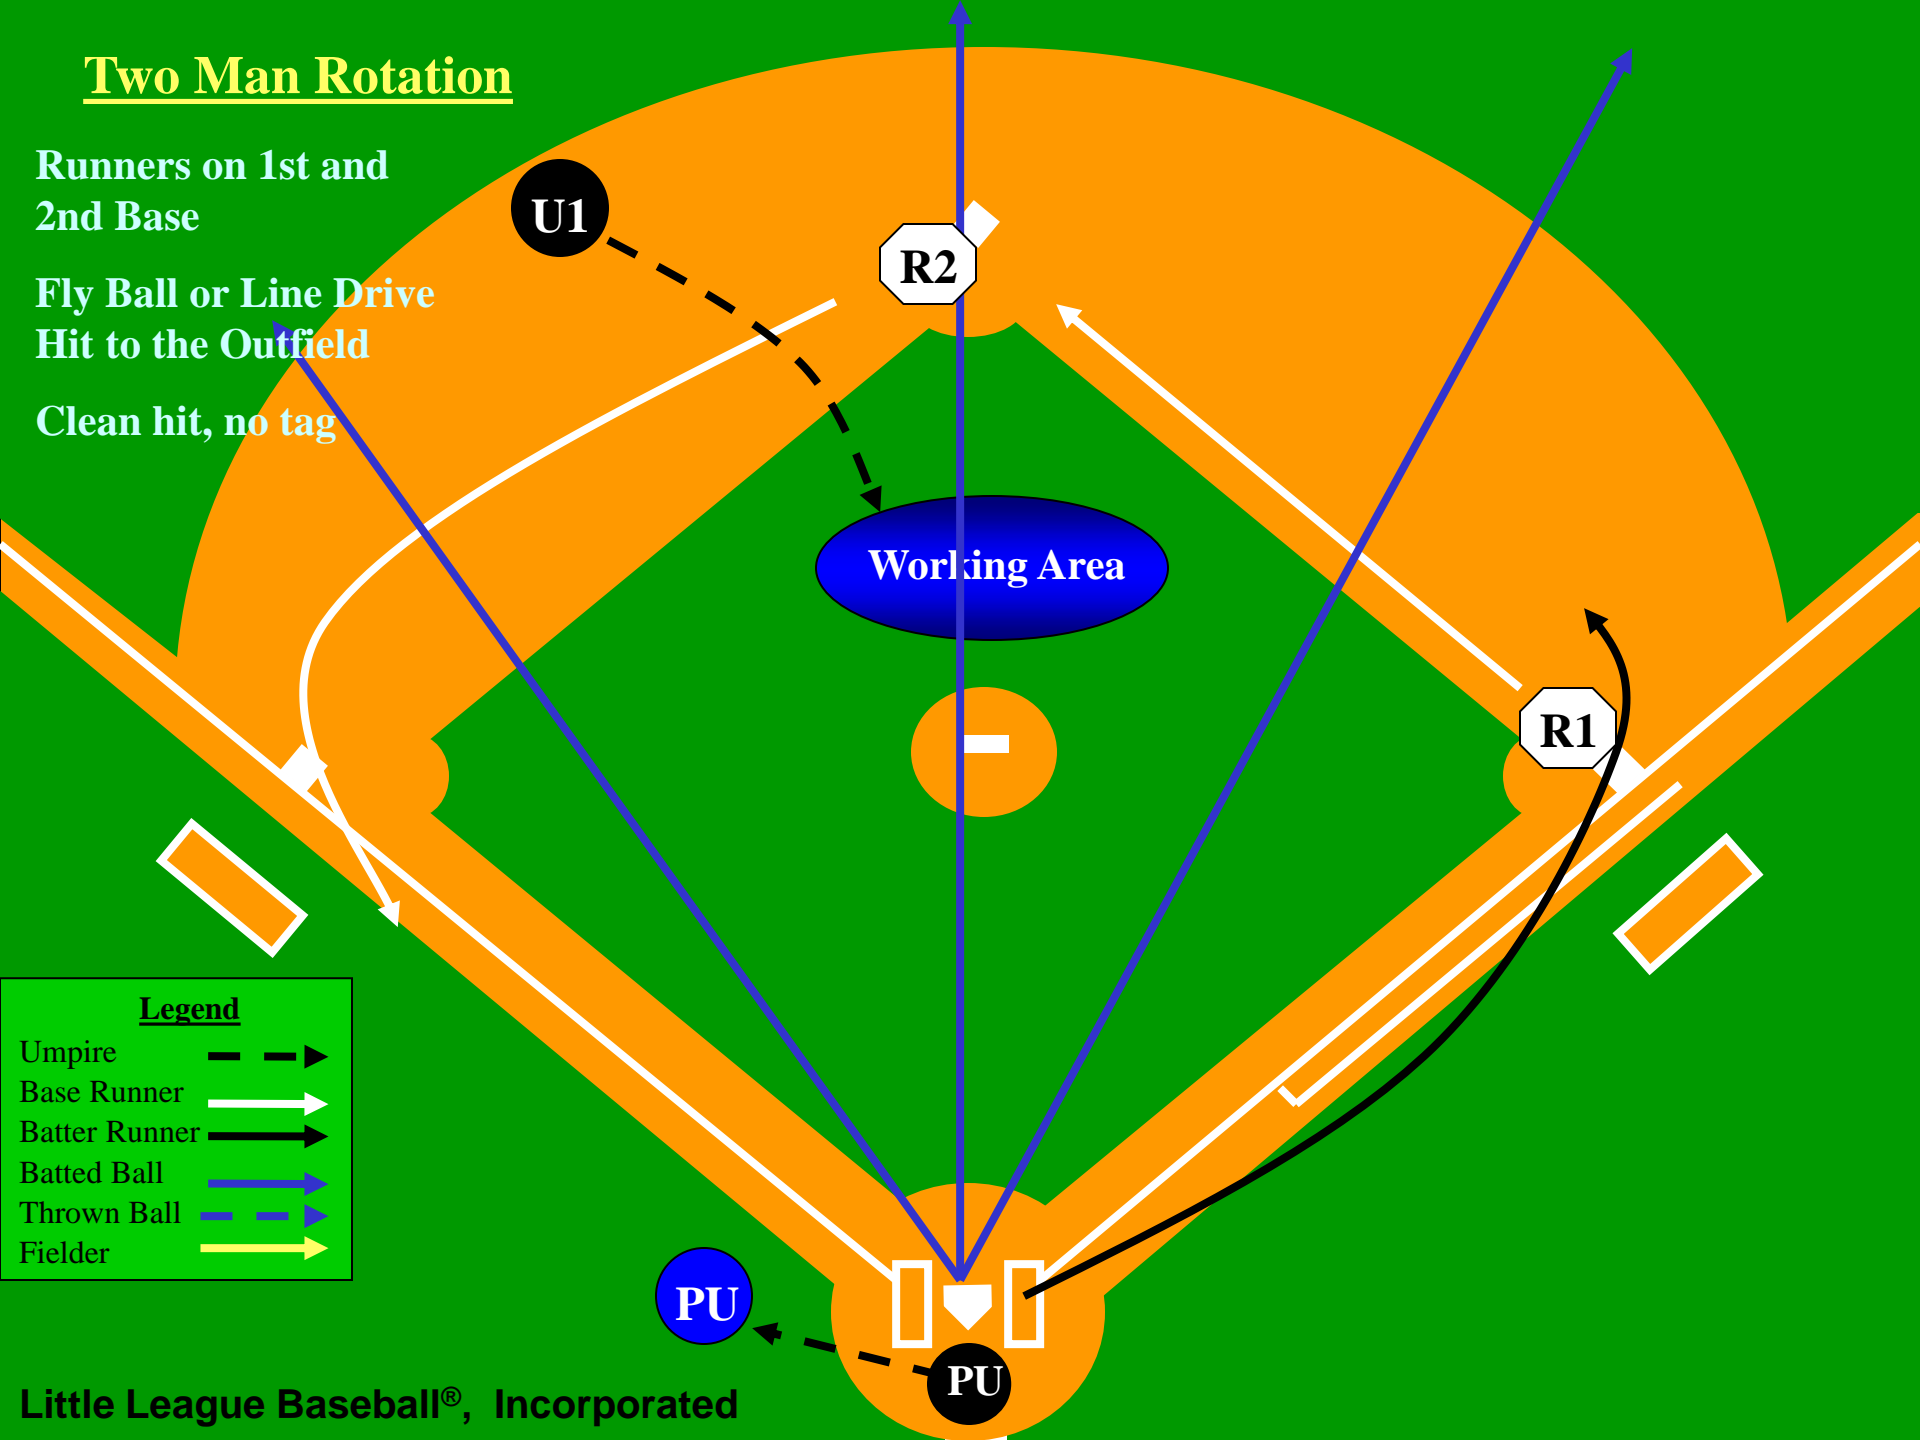

Two Man Rotation

Runners on 1st and 2nd Base

Fly Ball or Line Drive Hit to the Outfield

Clean hit, no tag

Working Area

U1

R2

R1

PU

PU

Legend

- Umpire
- Base Runner
- Batter Runner
- Batted Ball
- Thrown Ball
- Fielder