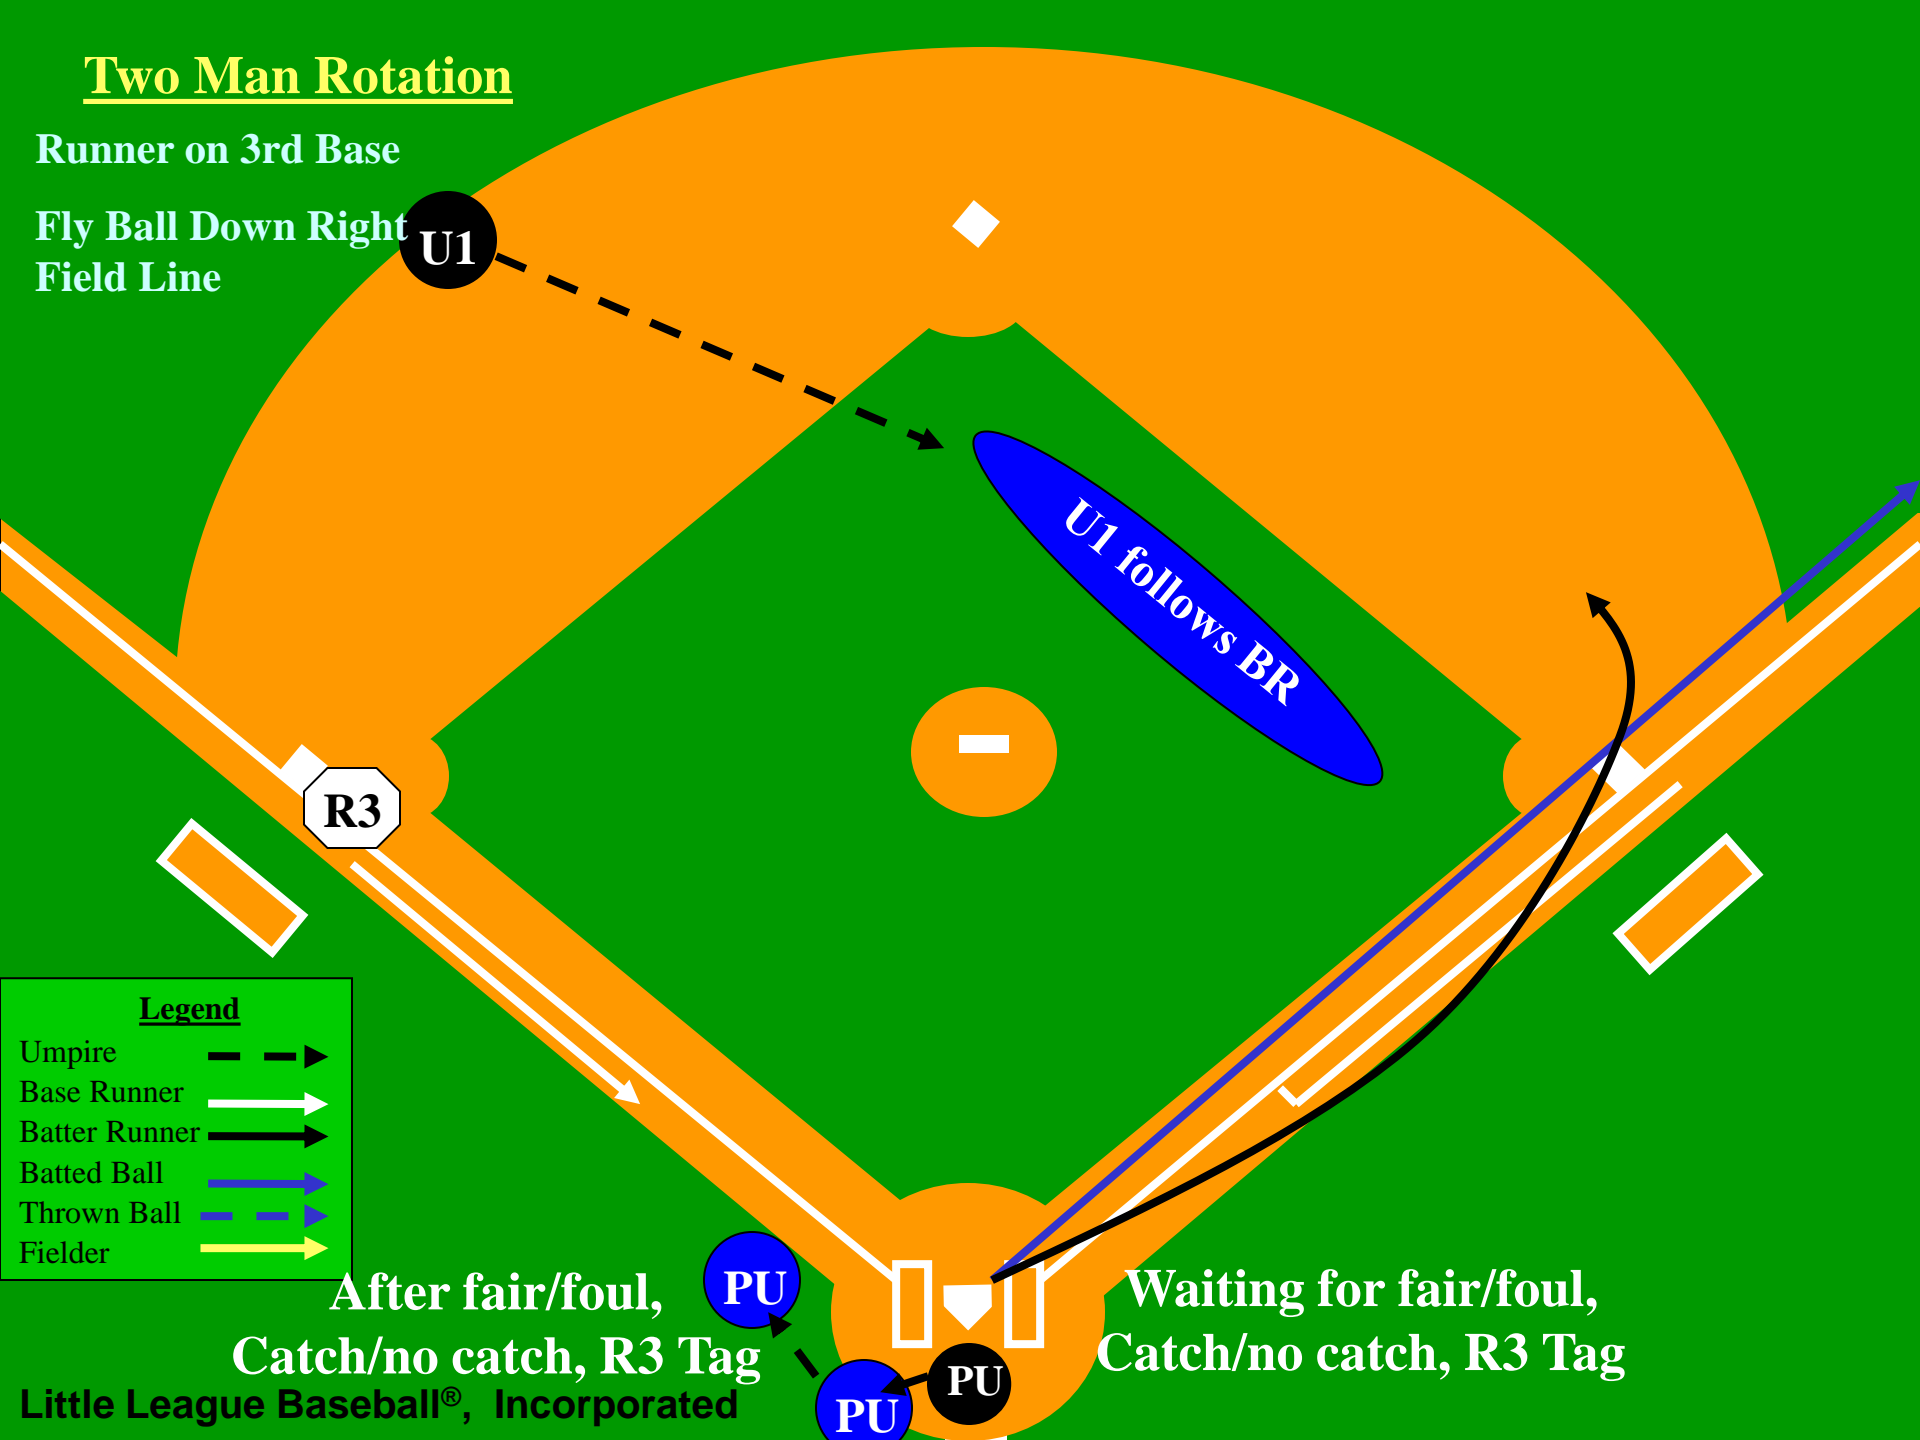

PU

PU

PU

After fair/foul,
Catch/no catch, R3 Tag

Waiting for fair/foul,
Catch/no catch, R3 Tag

Legend

- Umpire
- Base Runner
- Batter Runner
- Batted Ball
- Thrown Ball
- Fielder

Two Man Rotation