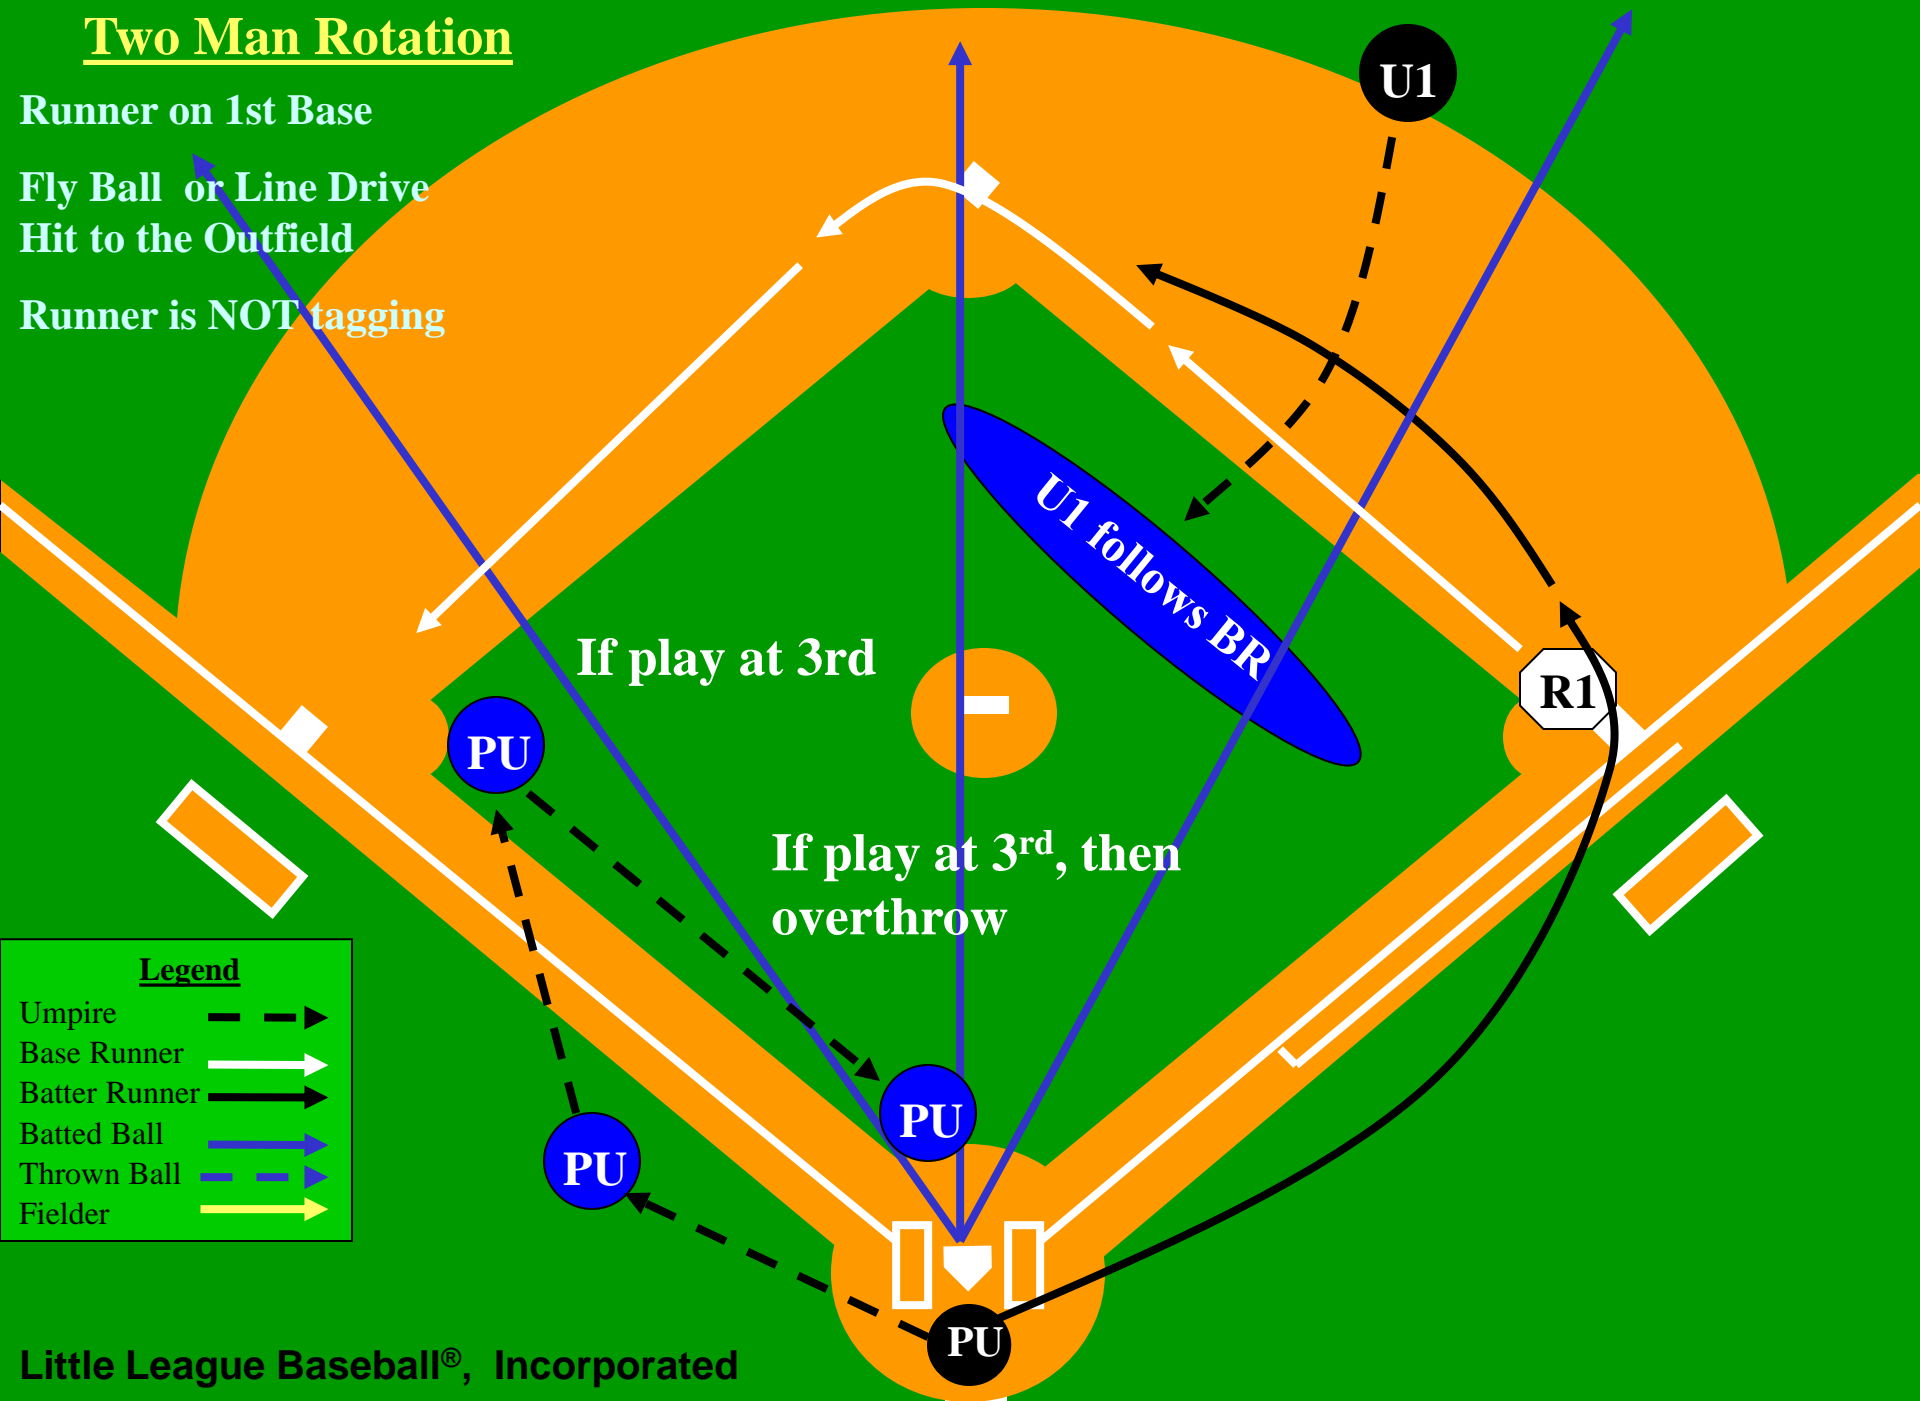

Two Man Rotation

Runner on 1st Base
Fly Ball or Line Drive
Hit to the Outfield
Runner is NOT tagging

Legend

- Umpire
- Base Runner
- Batter Runner
- Batted Ball
- Thrown Ball
- Fielder