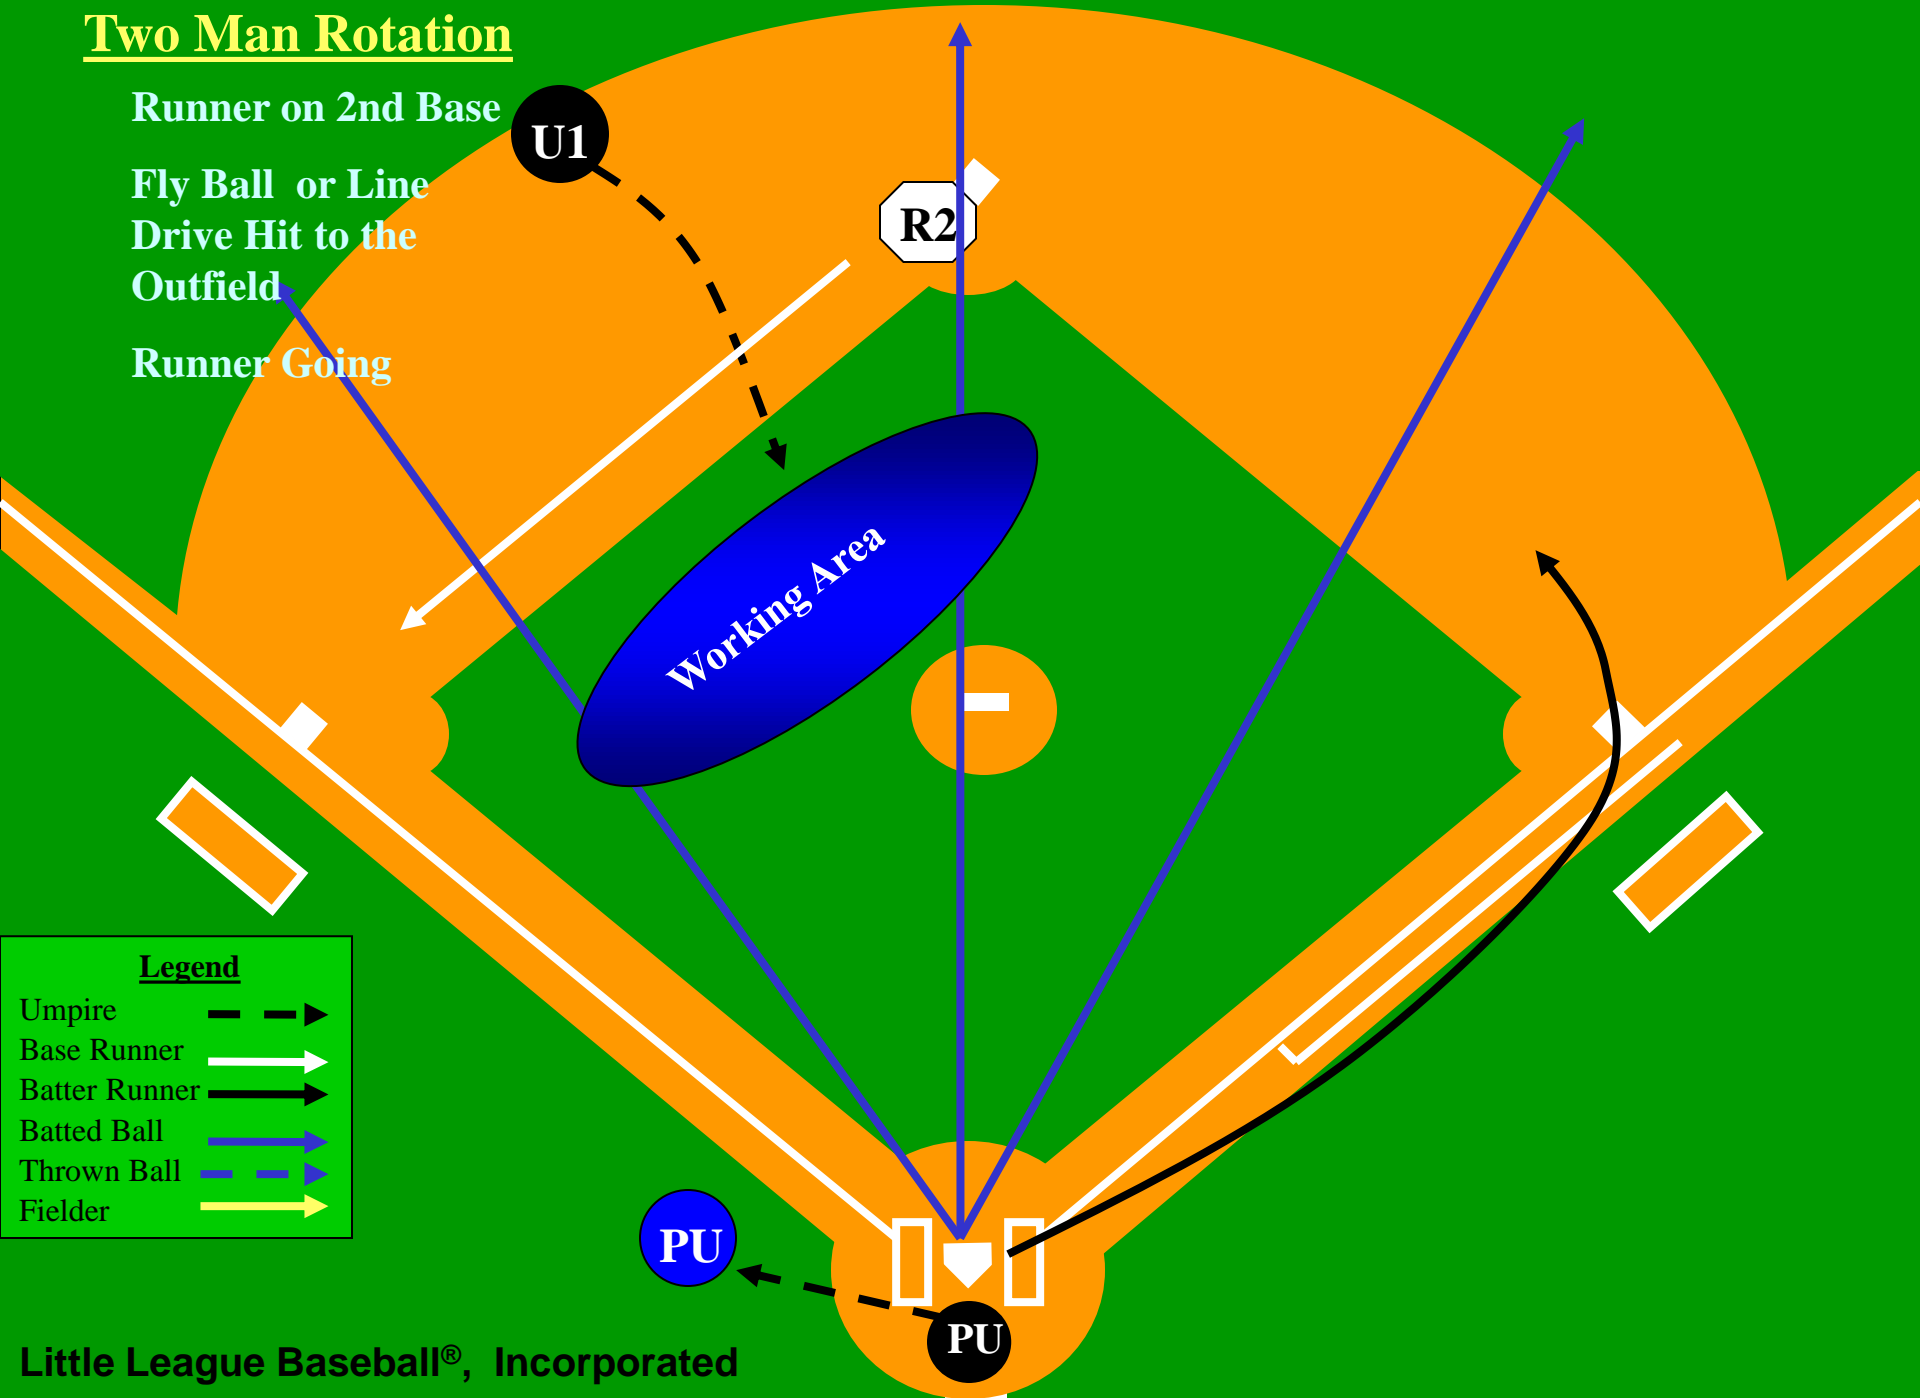

R2

Runner Going

Legend	
Umpire	---▶
Base Runner	—▶
Batter Runner	—▶
Batted Ball	—▶
Thrown Ball	—▶
Fielder	—▶

PU

Two Man Rotation

Runner on 2nd Base

Fly Ball or Line
Drive Hit to the
Outfield

Runner Going