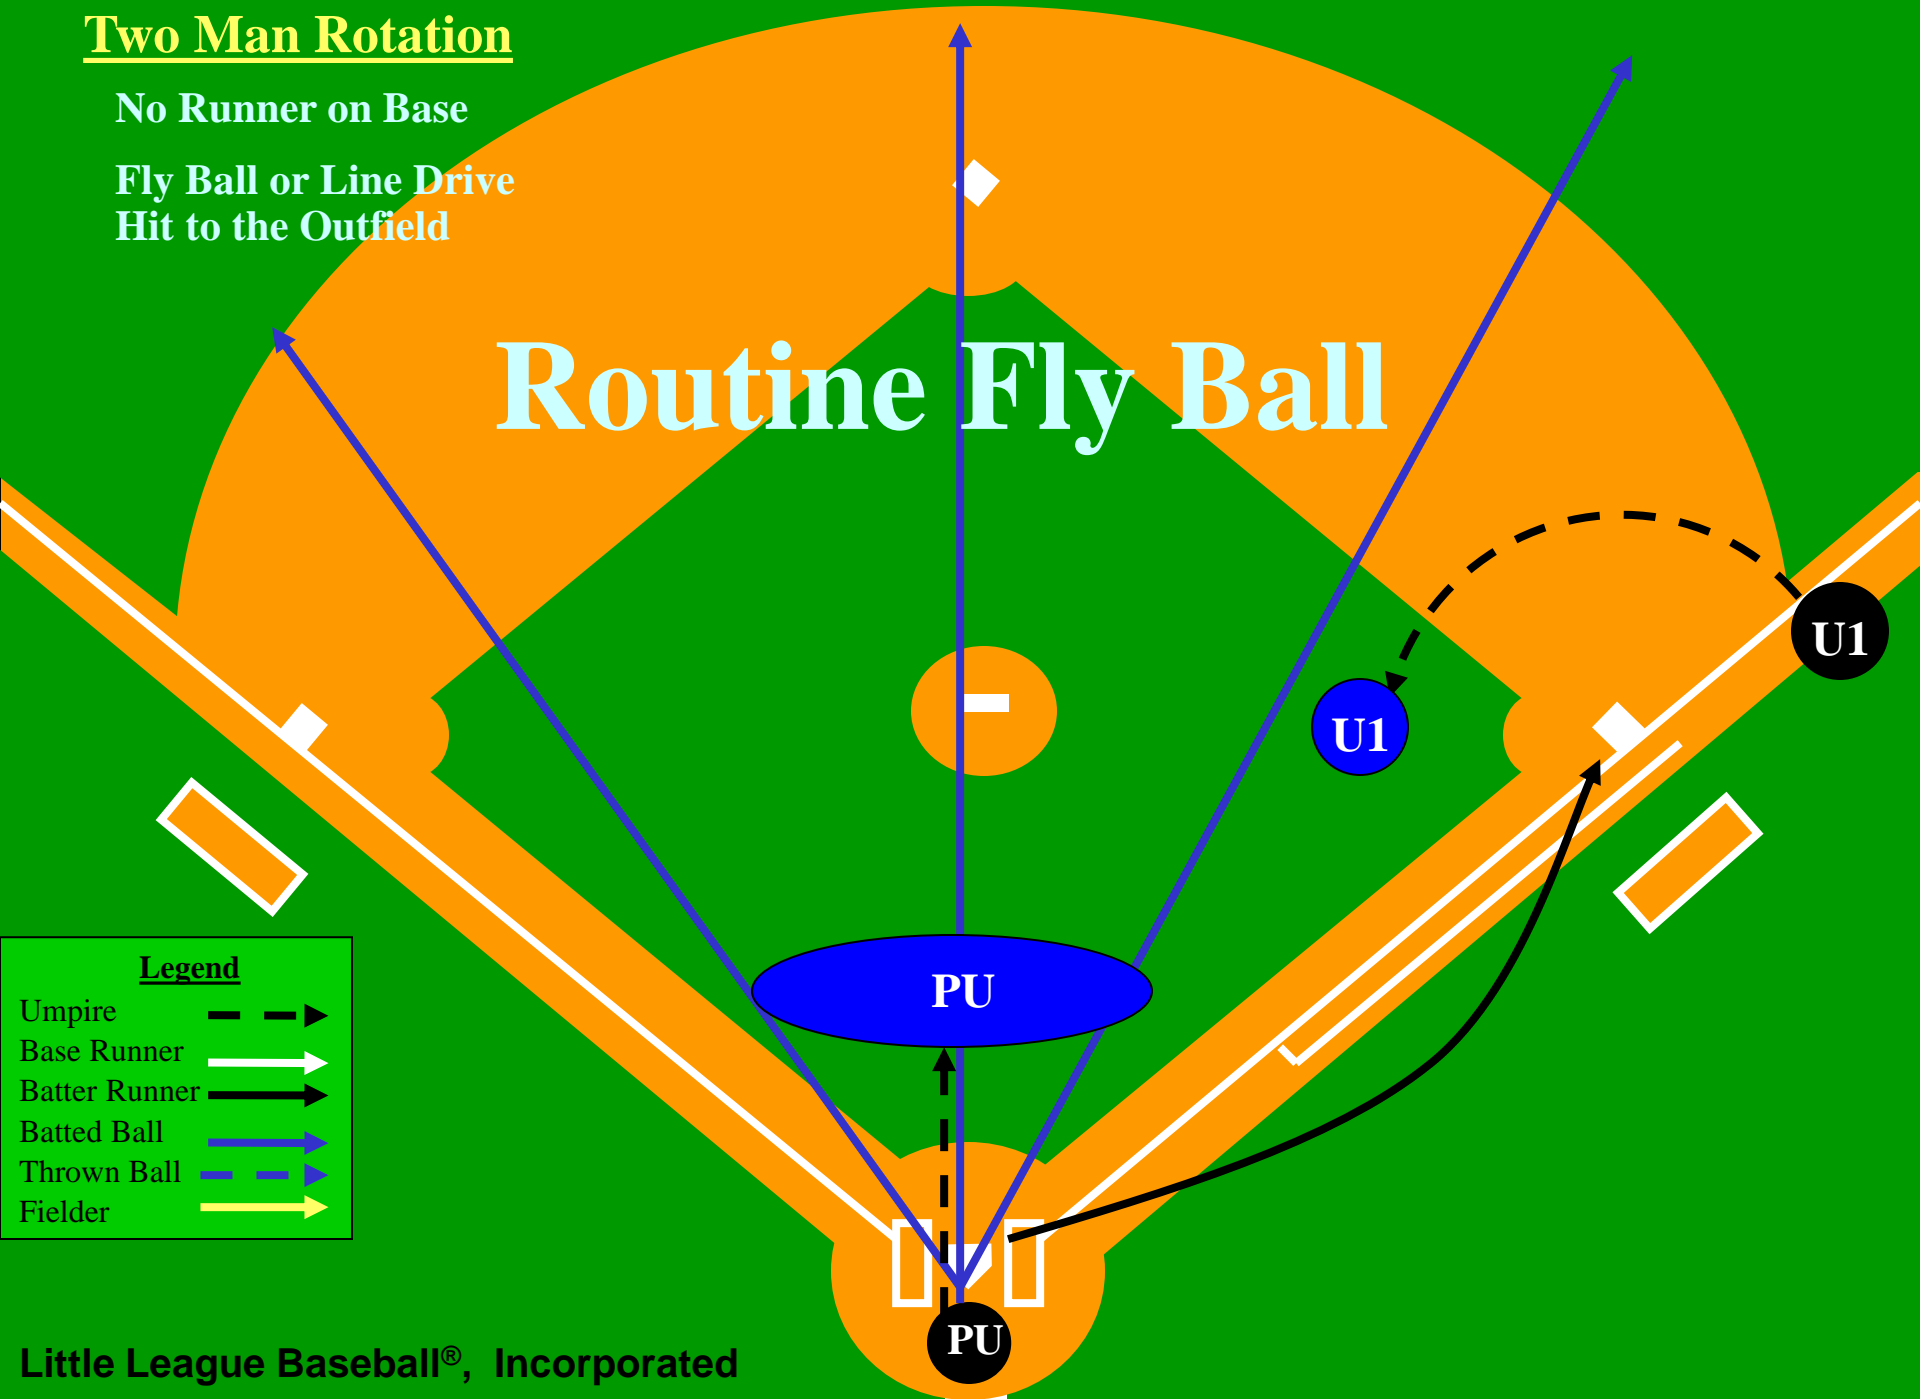

Fly Ball or Line Drive Hit to the Outfield

Legend

- Umpire
- Base Runner
- Batter Runner
- Batted Ball
- Thrown Ball
- Fielder

Two Man Rotation

No Runner on Base

Fly Ball Down Left Field Line

Legend

- Umpire
- Base Runner
- Batter Runner
- Batted Ball
- Thrown Ball
- Fielder

Waiting for fair/foul,
Catch/no catch

After fair/foul,
Catch/no catch

Two Man Rotation

No Runner on Base

Fly Ball Down Right Field Line

Two Man Rotation

No Runner on Base

Fly Ball or Line Drive
Hit to the Outfield

Routine Fly Ball

Legend

Umpire	--->
Base Runner	—>
Batter Runner	—>
Batted Ball	—>
Thrown Ball	—>
Fielder	—>

Two Man Rotation

No Runner on Base

Extra Base Hit to
the Outfield

Two Man Rotation

No Runner on Base