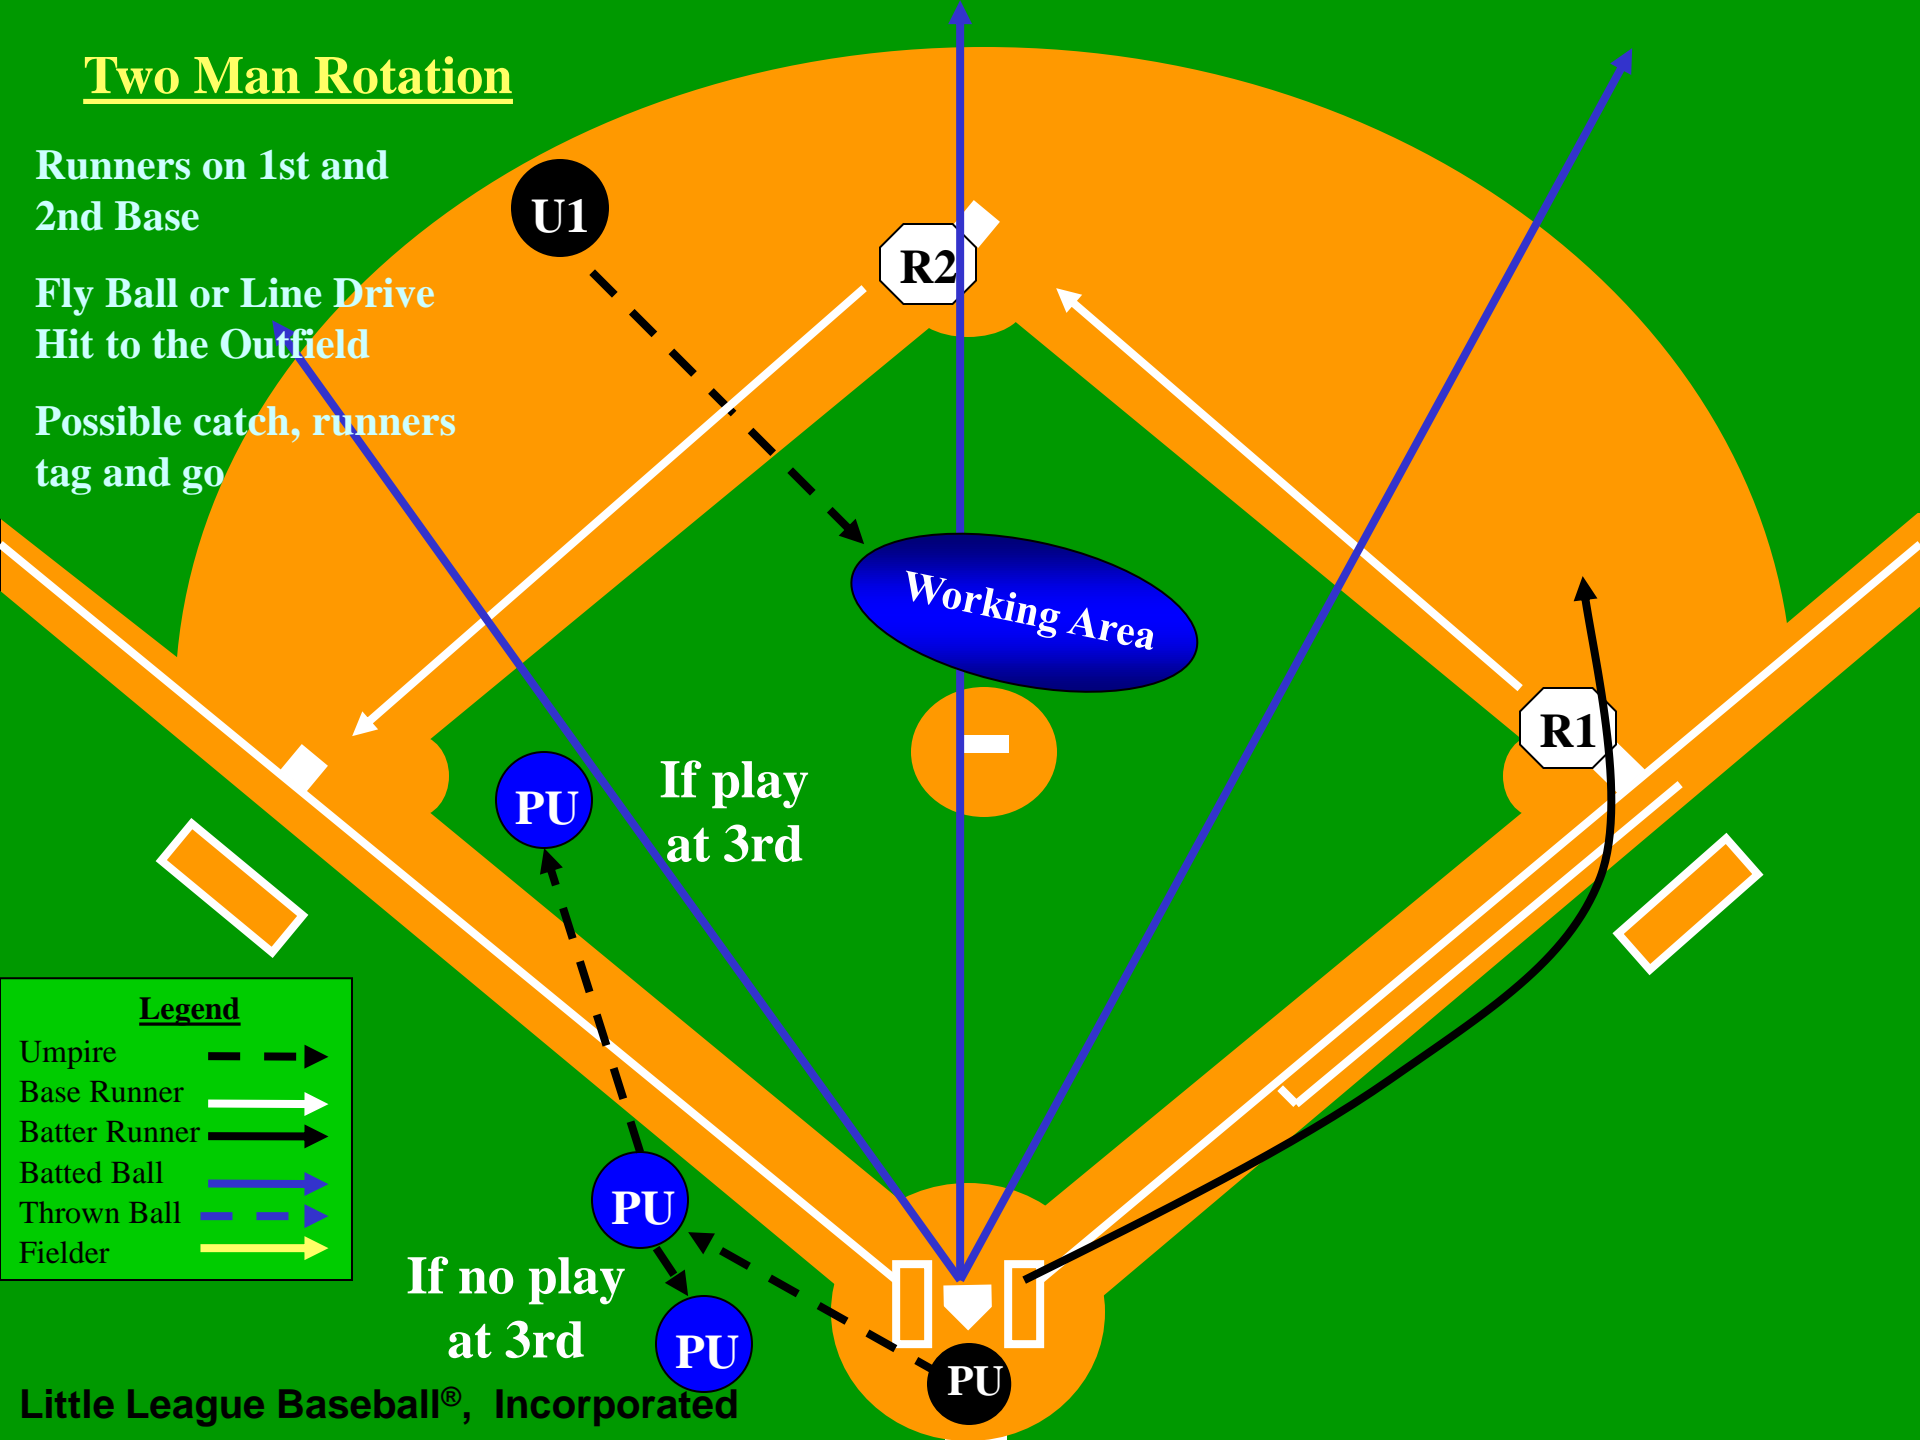

Two Man Rotation

Runners on 1st and 2nd Base

Fly Ball or Line Drive Hit to the Outfield

Possible catch, runners tag and go

U1

R2

R1

Working Area

PU

If play at 3rd

PU

If no play at 3rd

PU

PU

Legend

- Umpire
- Base Runner
- Batter Runner
- Batted Ball
- Thrown Ball
- Fielder