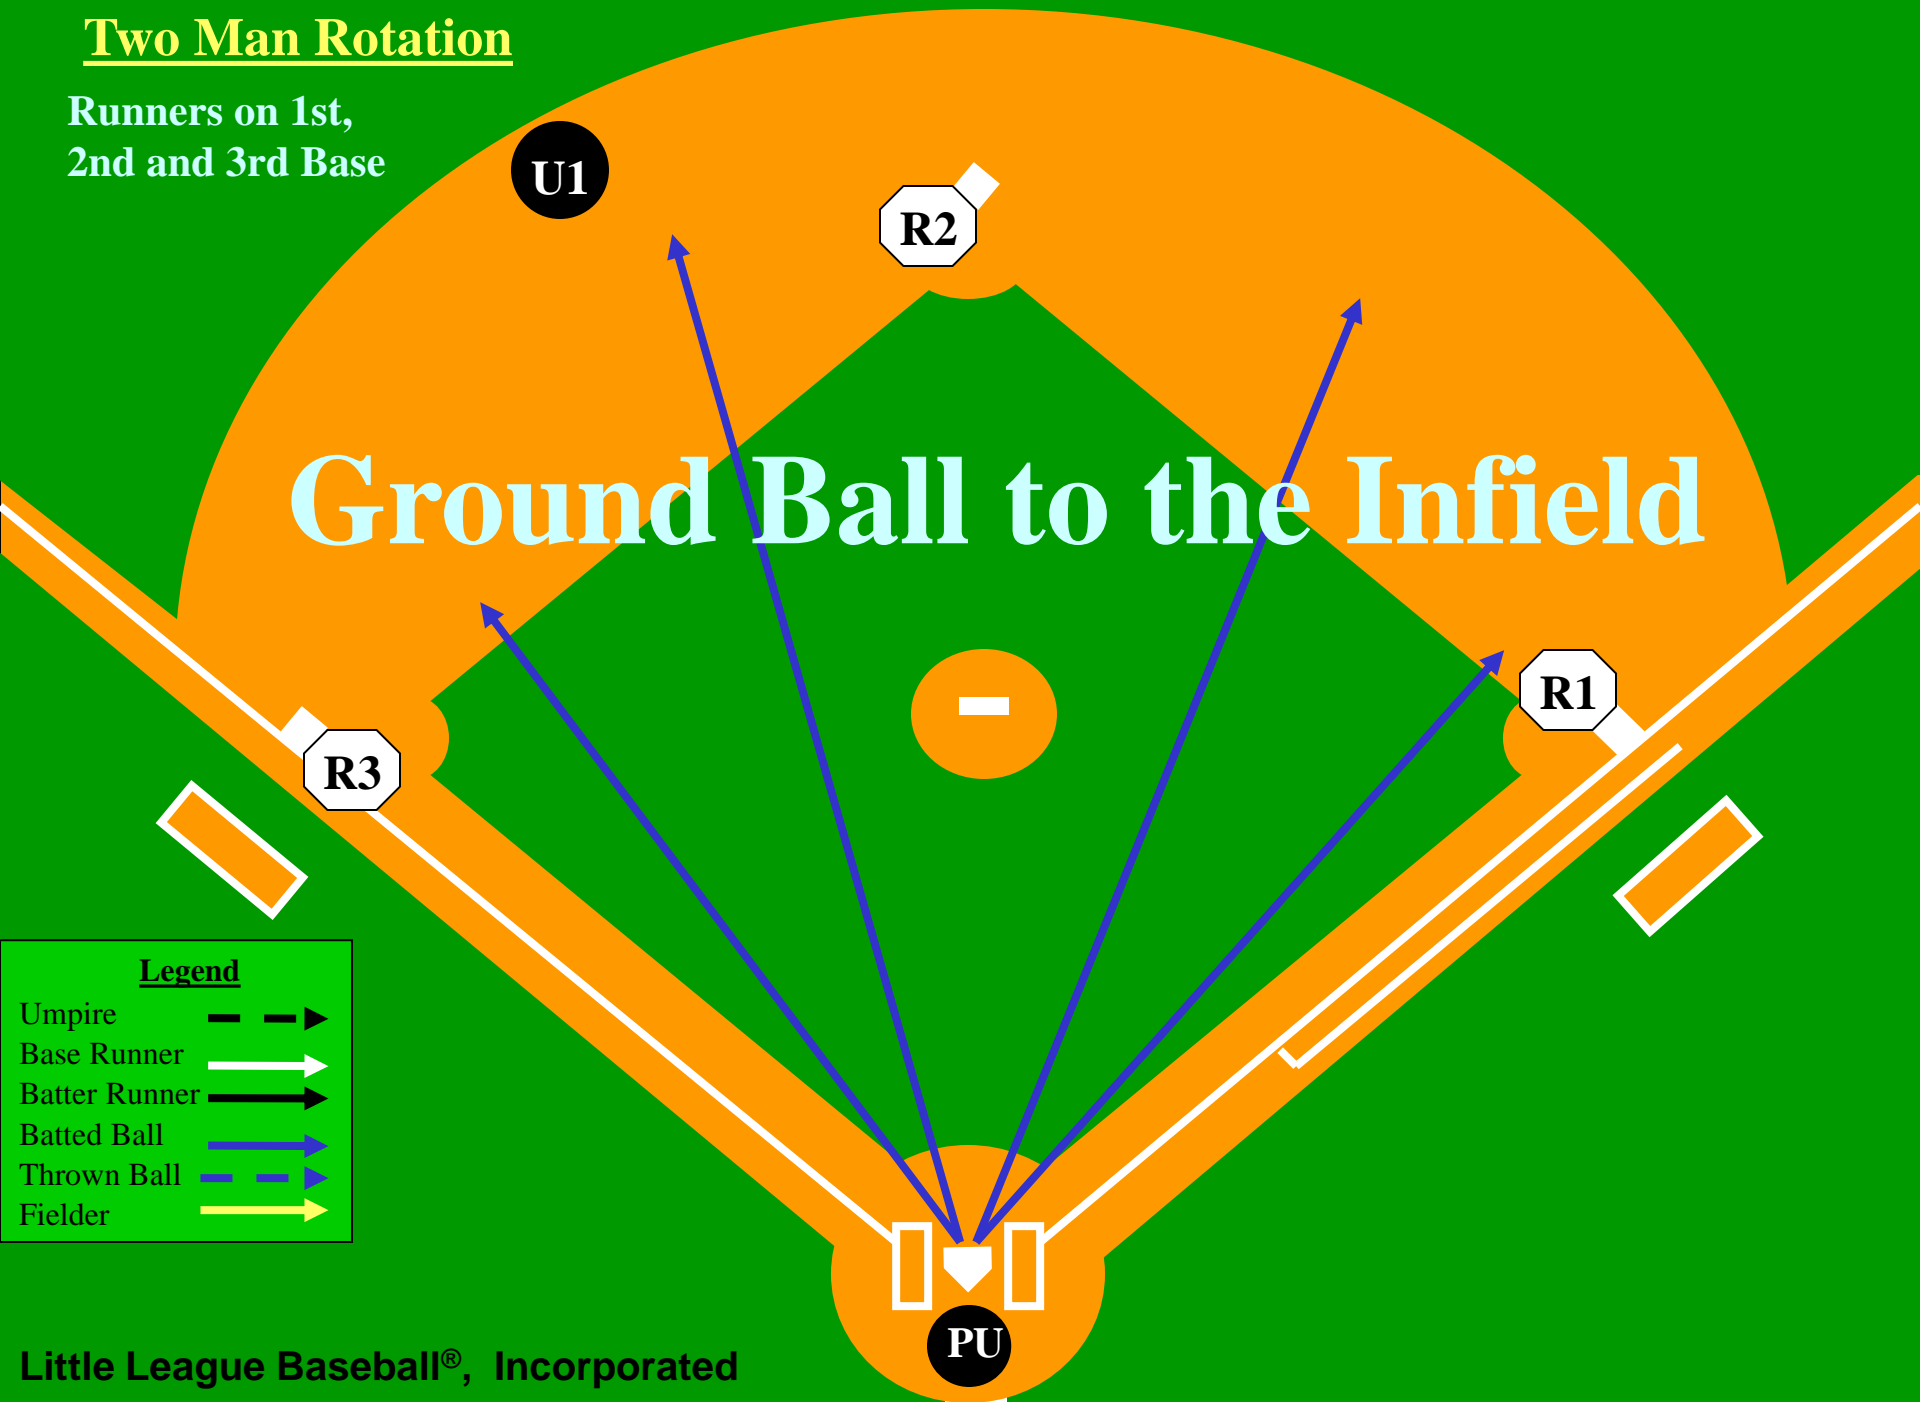

Two Man Rotation

Runners on 1st,
2nd and 3rd Base

Ground Ball to the Infield