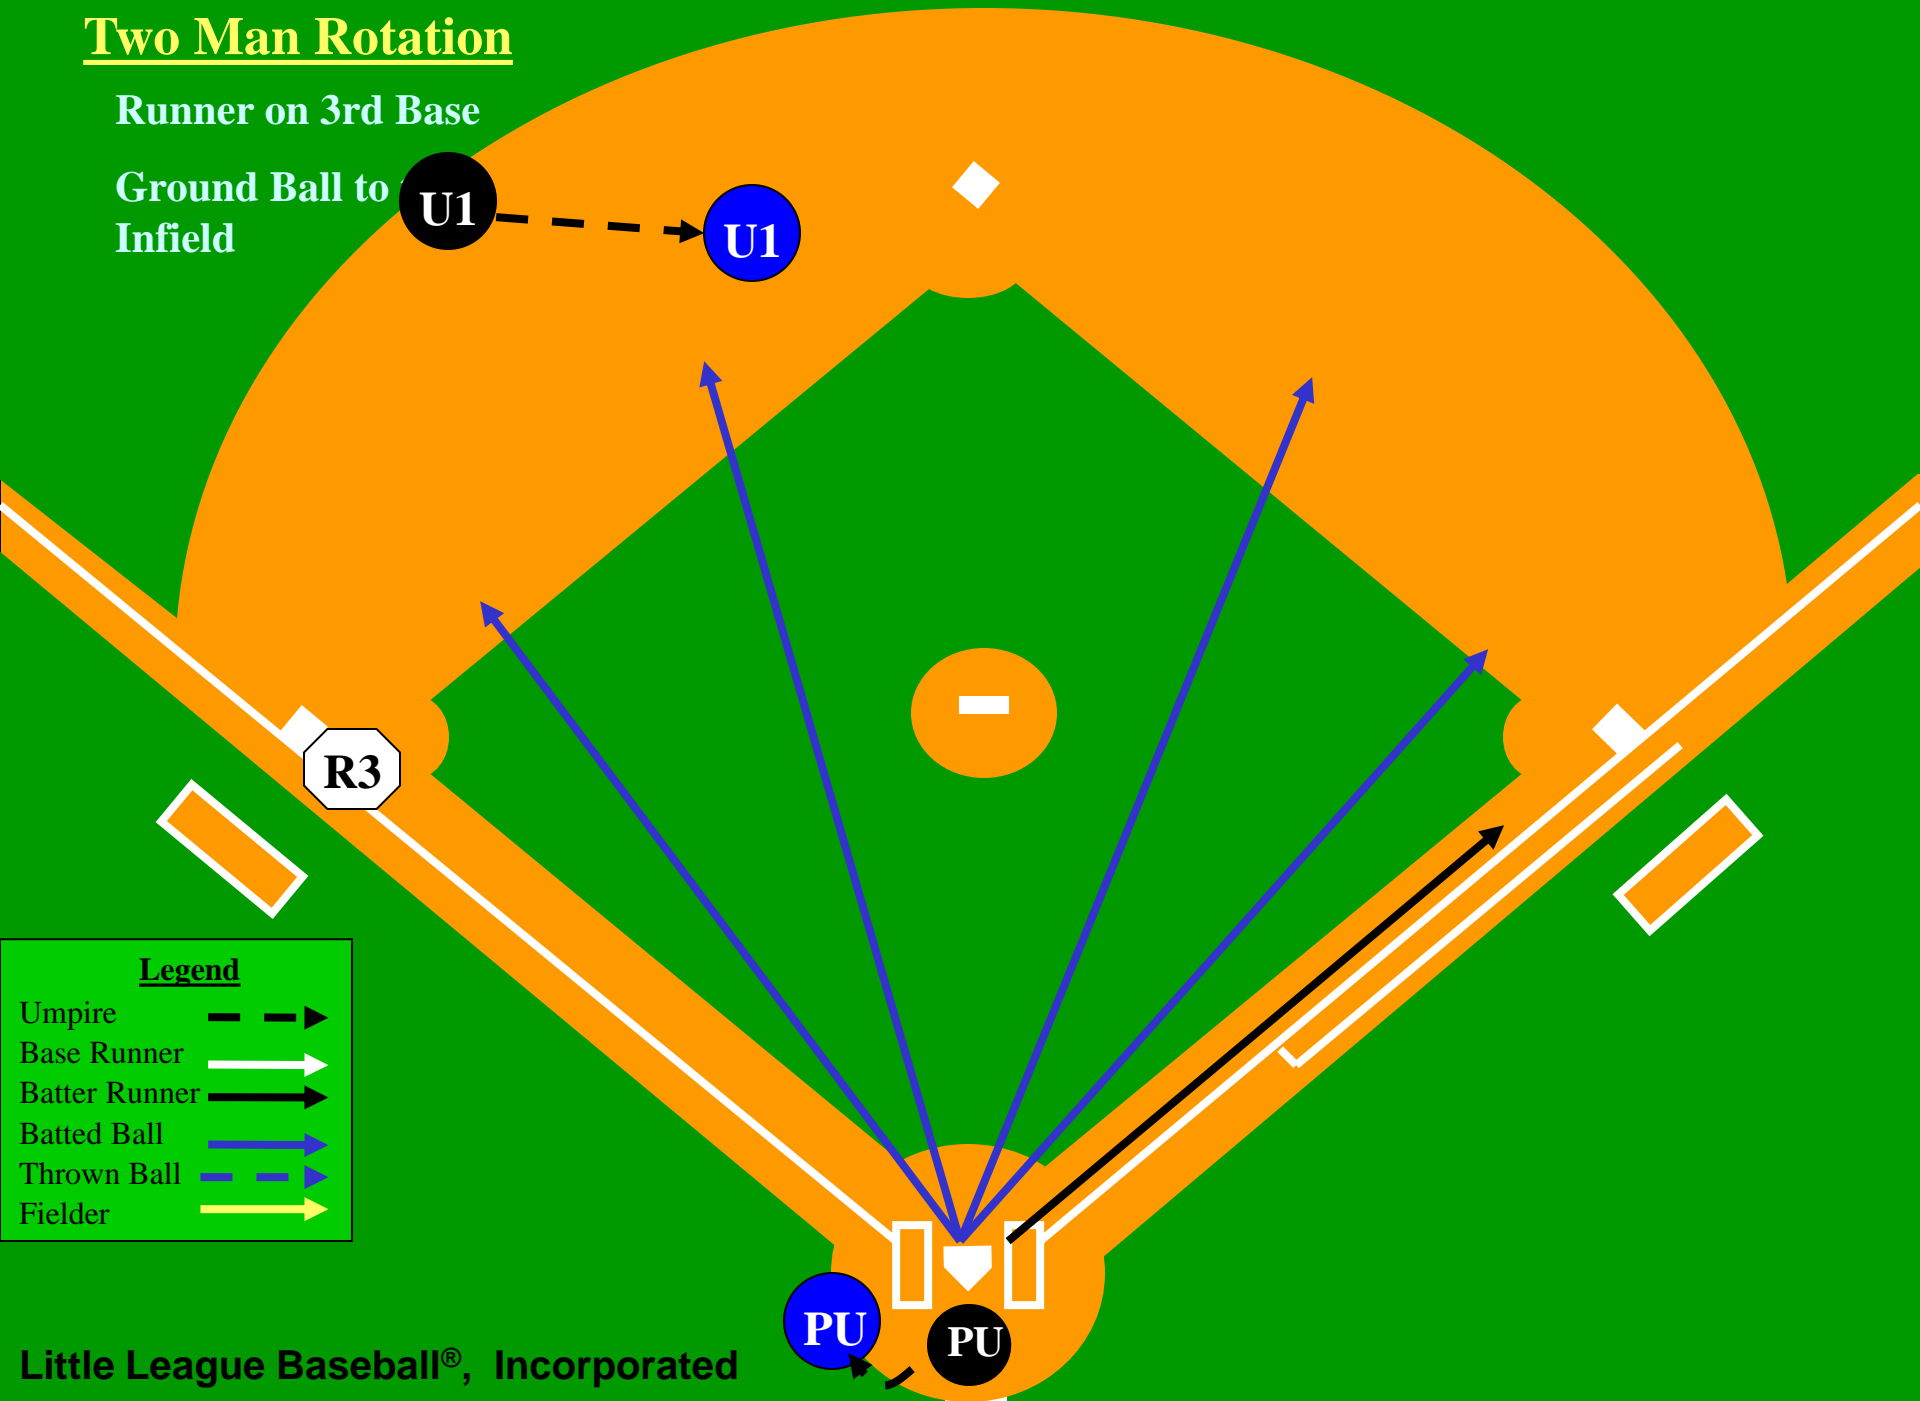

Two Man Rotation

Runner on 3rd Base

Ground Ball to
Infield

Legend

- Umpire
- Base Runner
- Batter Runner
- Batted Ball
- Thrown Ball
- Fielder