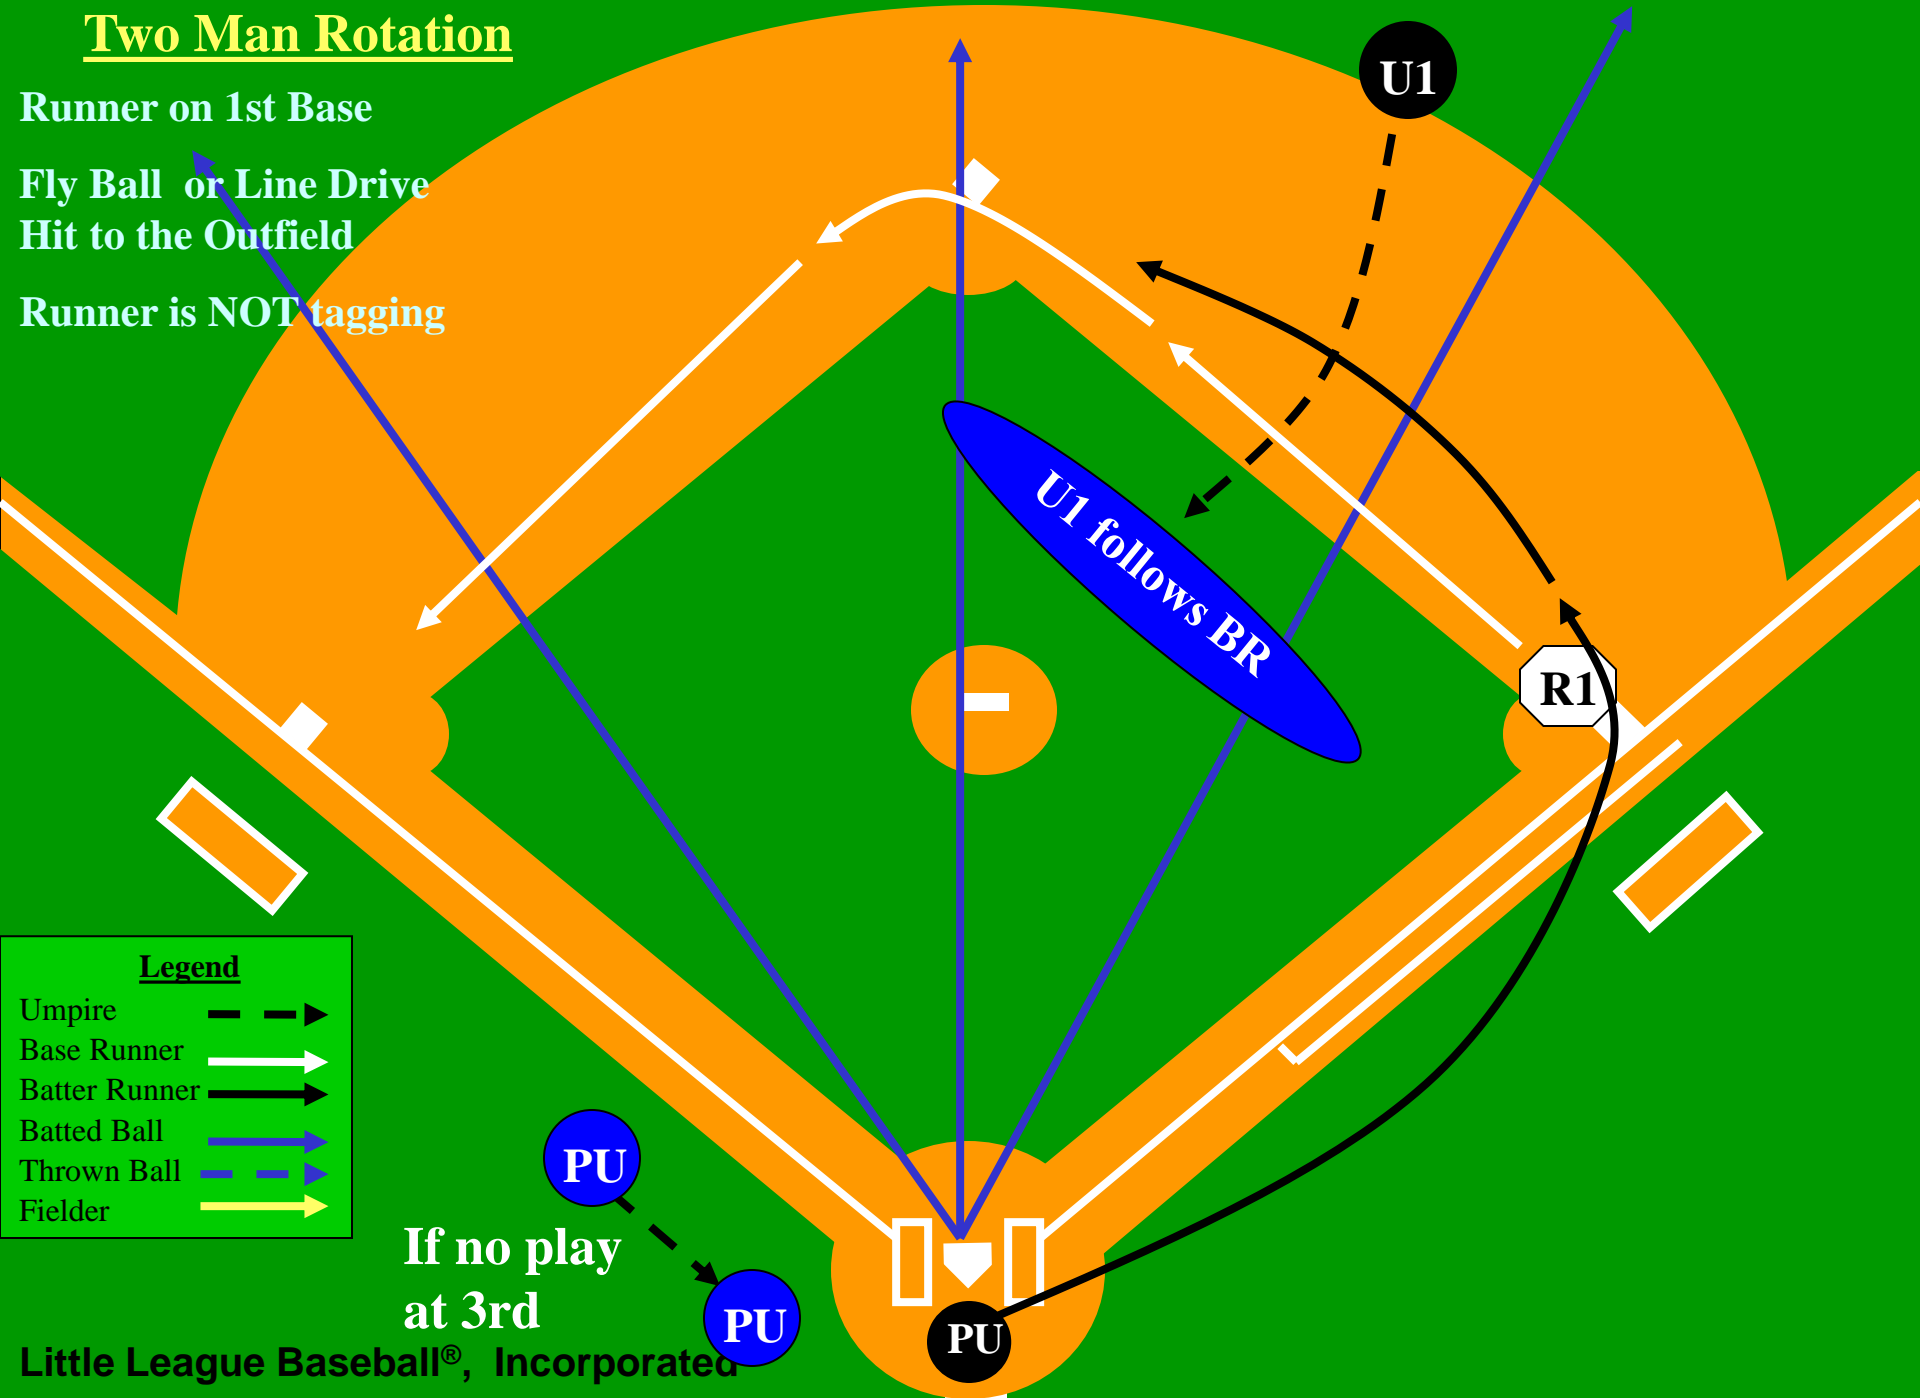

Two Man Rotation

Runner on 1st Base
Fly Ball or Line Drive
Hit to the Outfield
Runner is NOT tagging

Legend

- Umpire
- Base Runner
- Batter Runner
- Batted Ball
- Thrown Ball
- Fielder

Two Man Rotation

Runner on 1st Base
Fly Ball or Line Drive
Hit to the Outfield
Runner is NOT tagging