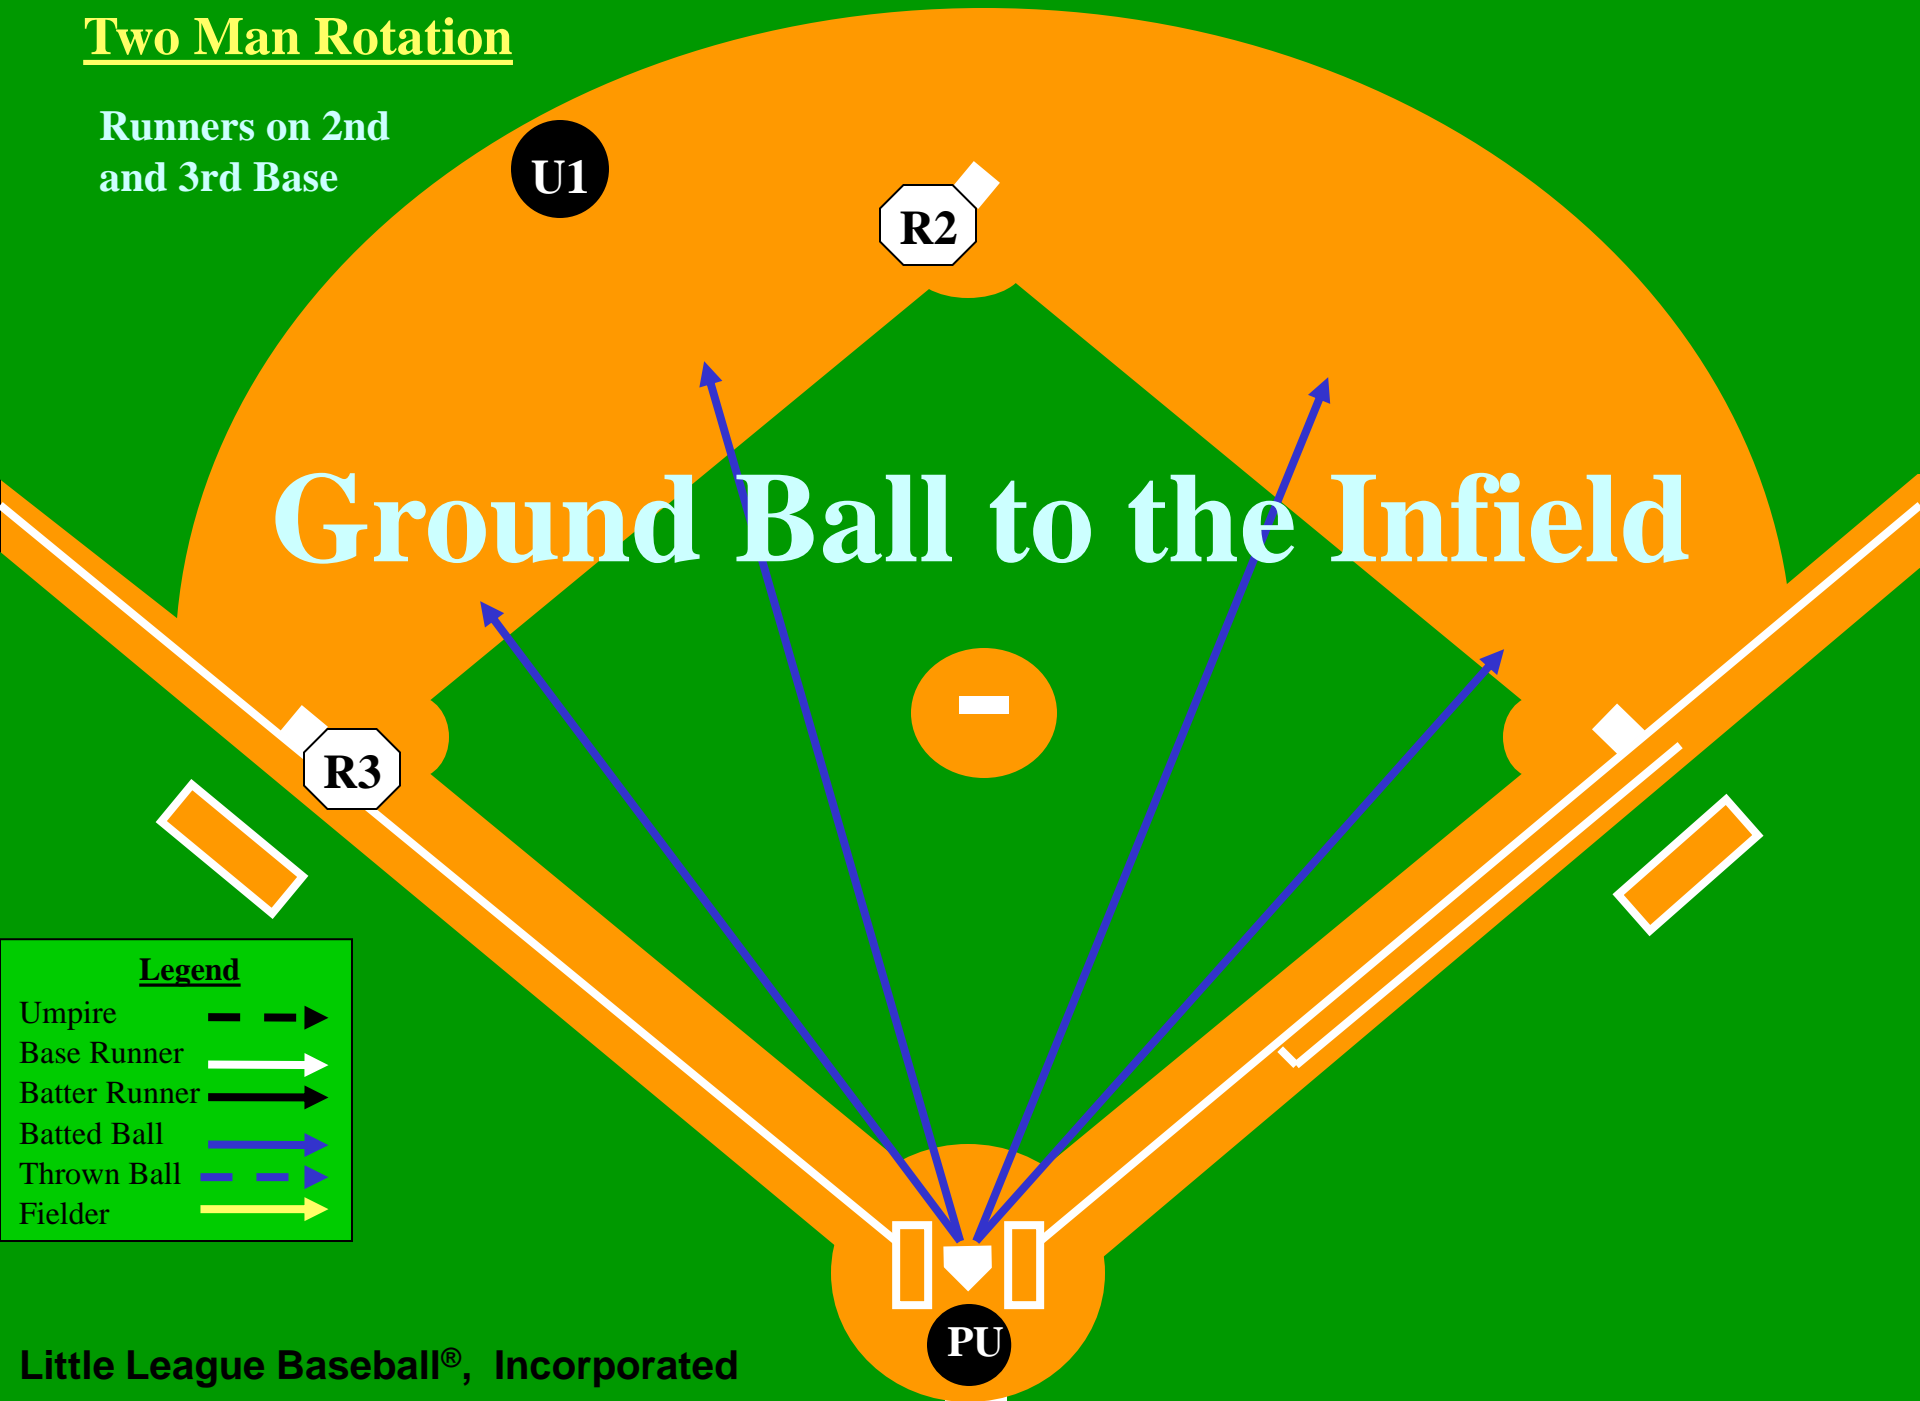

PU

Catch/no catch, R3
Tag

Legend

- Umpire
- Base Runner
- Batter Runner
- Batted Ball
- Thrown Ball
- Fielder

Two Man Rotation

Runners on 2nd
and 3rd Base

Ground Ball to the Infield

Legend