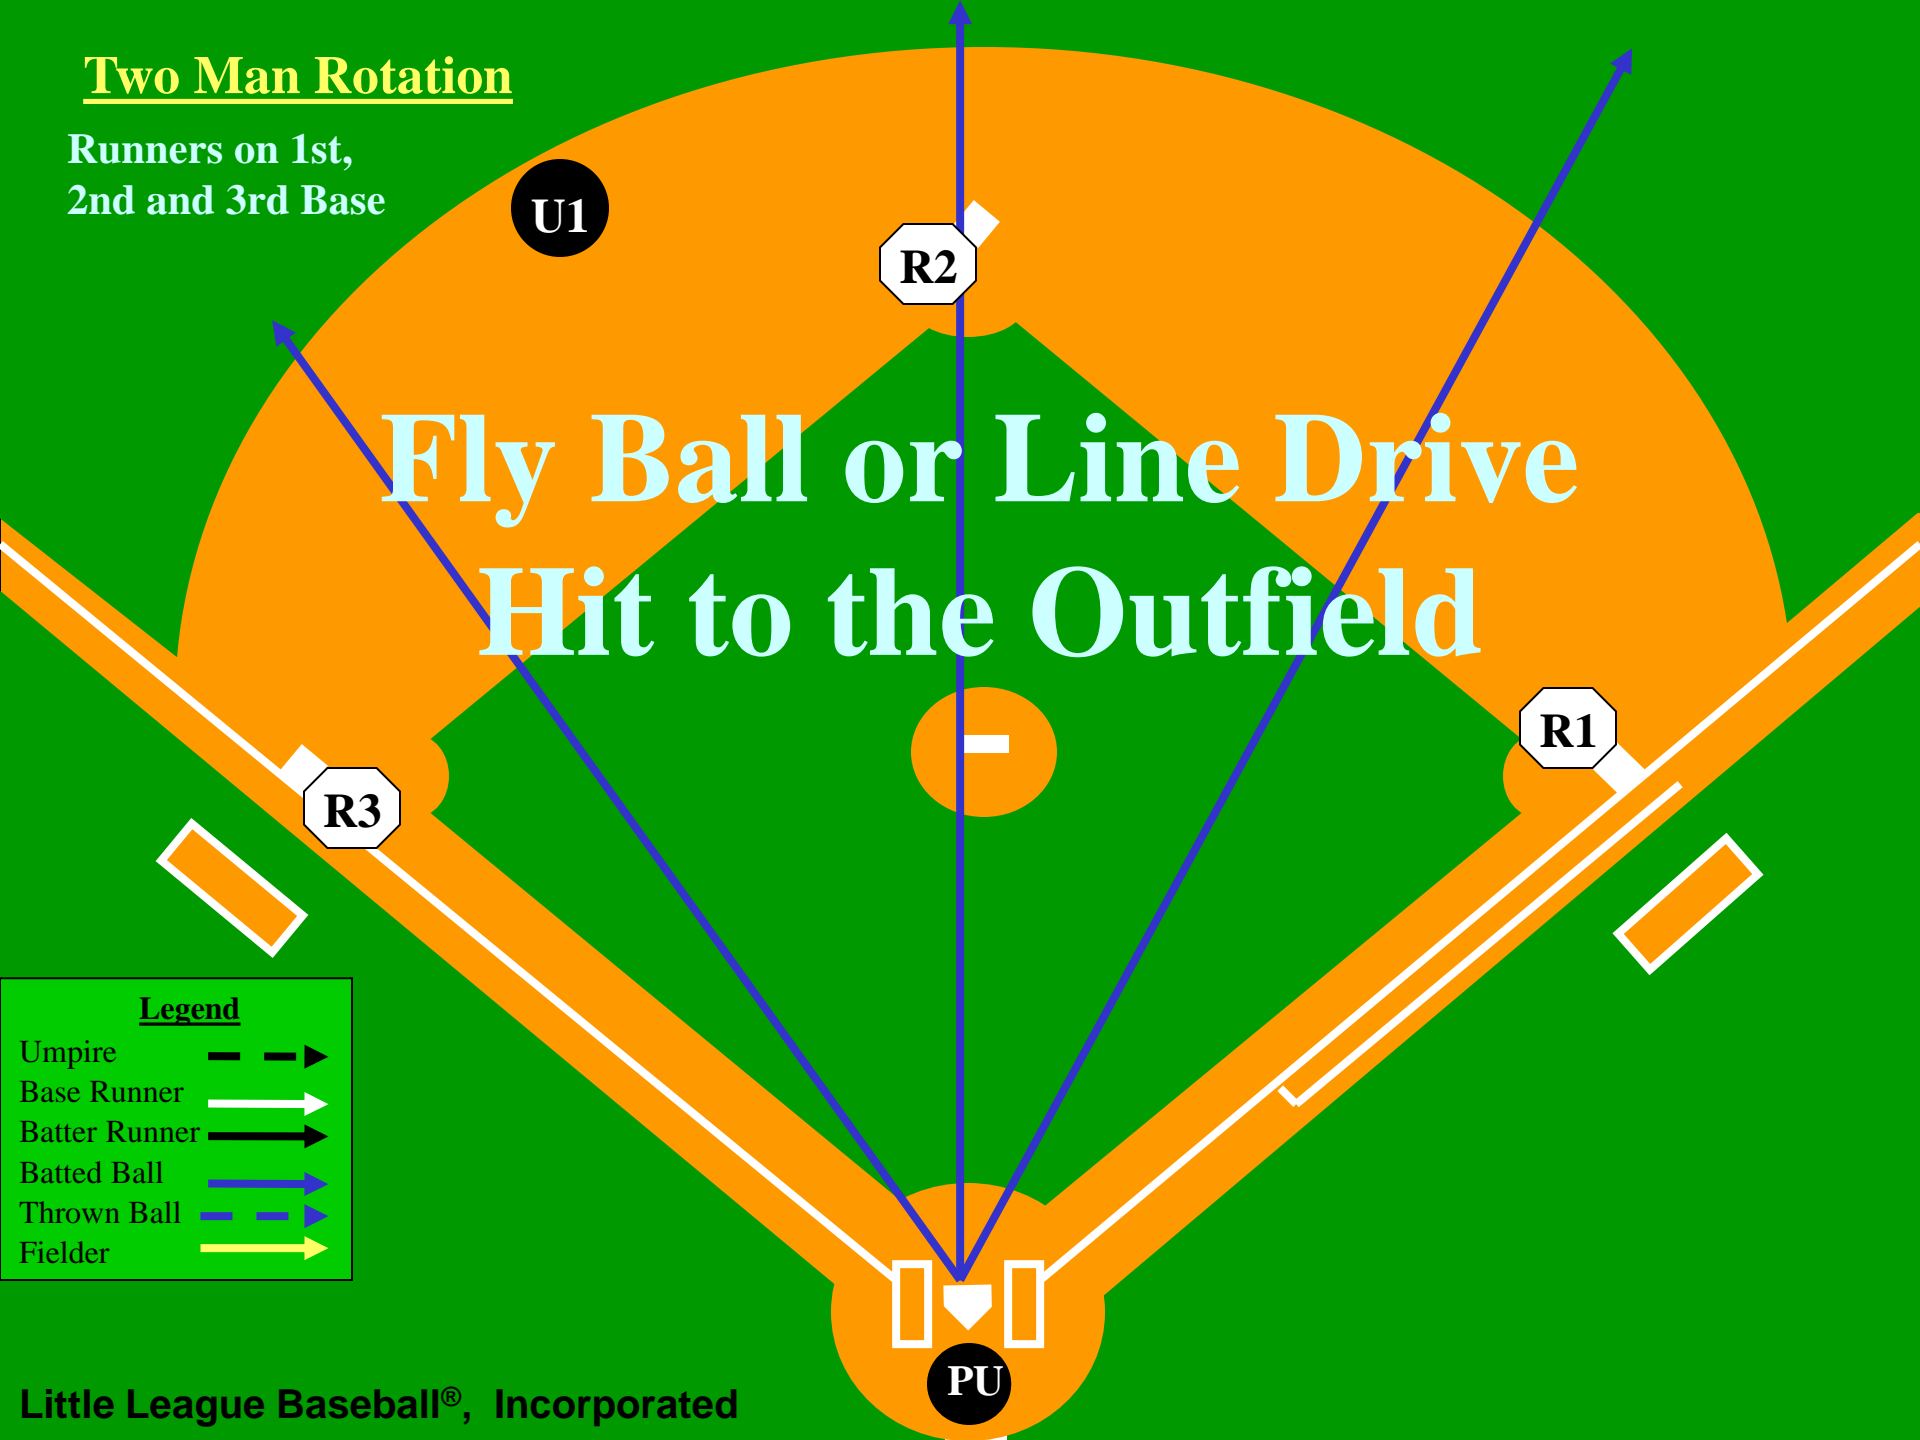

Legend

- Umpire 
- Base Runner 
- Batter Runner 
- Batted Ball 
- Thrown Ball 
- Fielder 

Two Man Rotation

Runners on 1st,
2nd and 3rd Base

Fly Ball or Line Drive
Hit to the Outfield

Legend

Umpire	--->
Base Runner	—>
Batter Runner	—>
Batted Ball	—>
Thrown Ball	—>
Fielder	—>