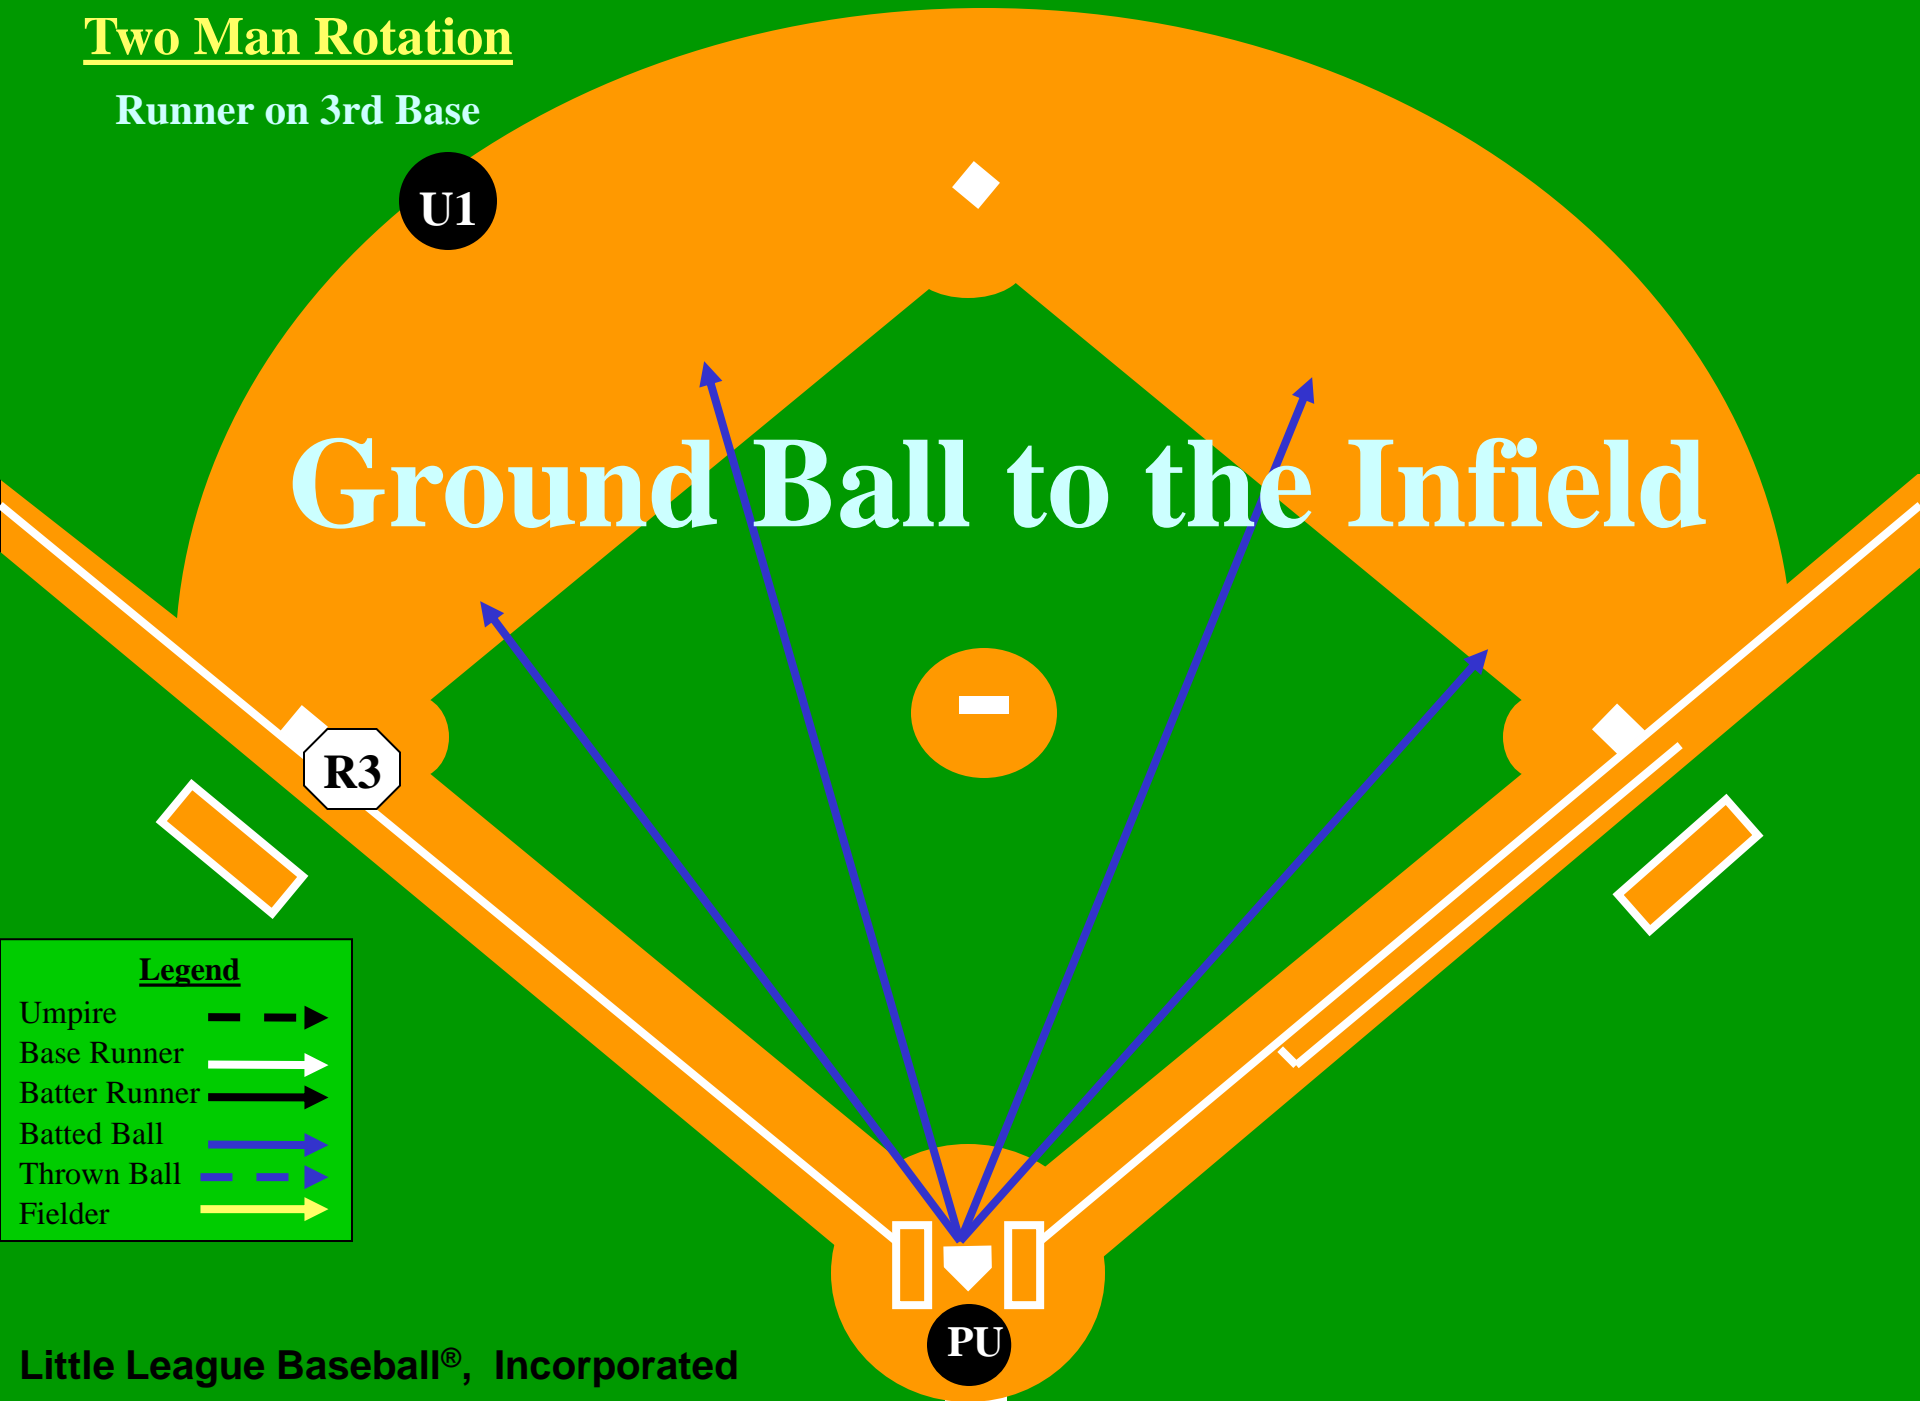

Waiting for

Catch/no catch, R3 Tag

Little League Baseball®, Incorporated

Two Man Rotation

Runner on 3rd Base

Ground Ball to the Infield

Legend

- Umpire 
- Base Runner 
- Batter Runner 
- Batted Ball 
- Thrown Ball 
- Fielder 