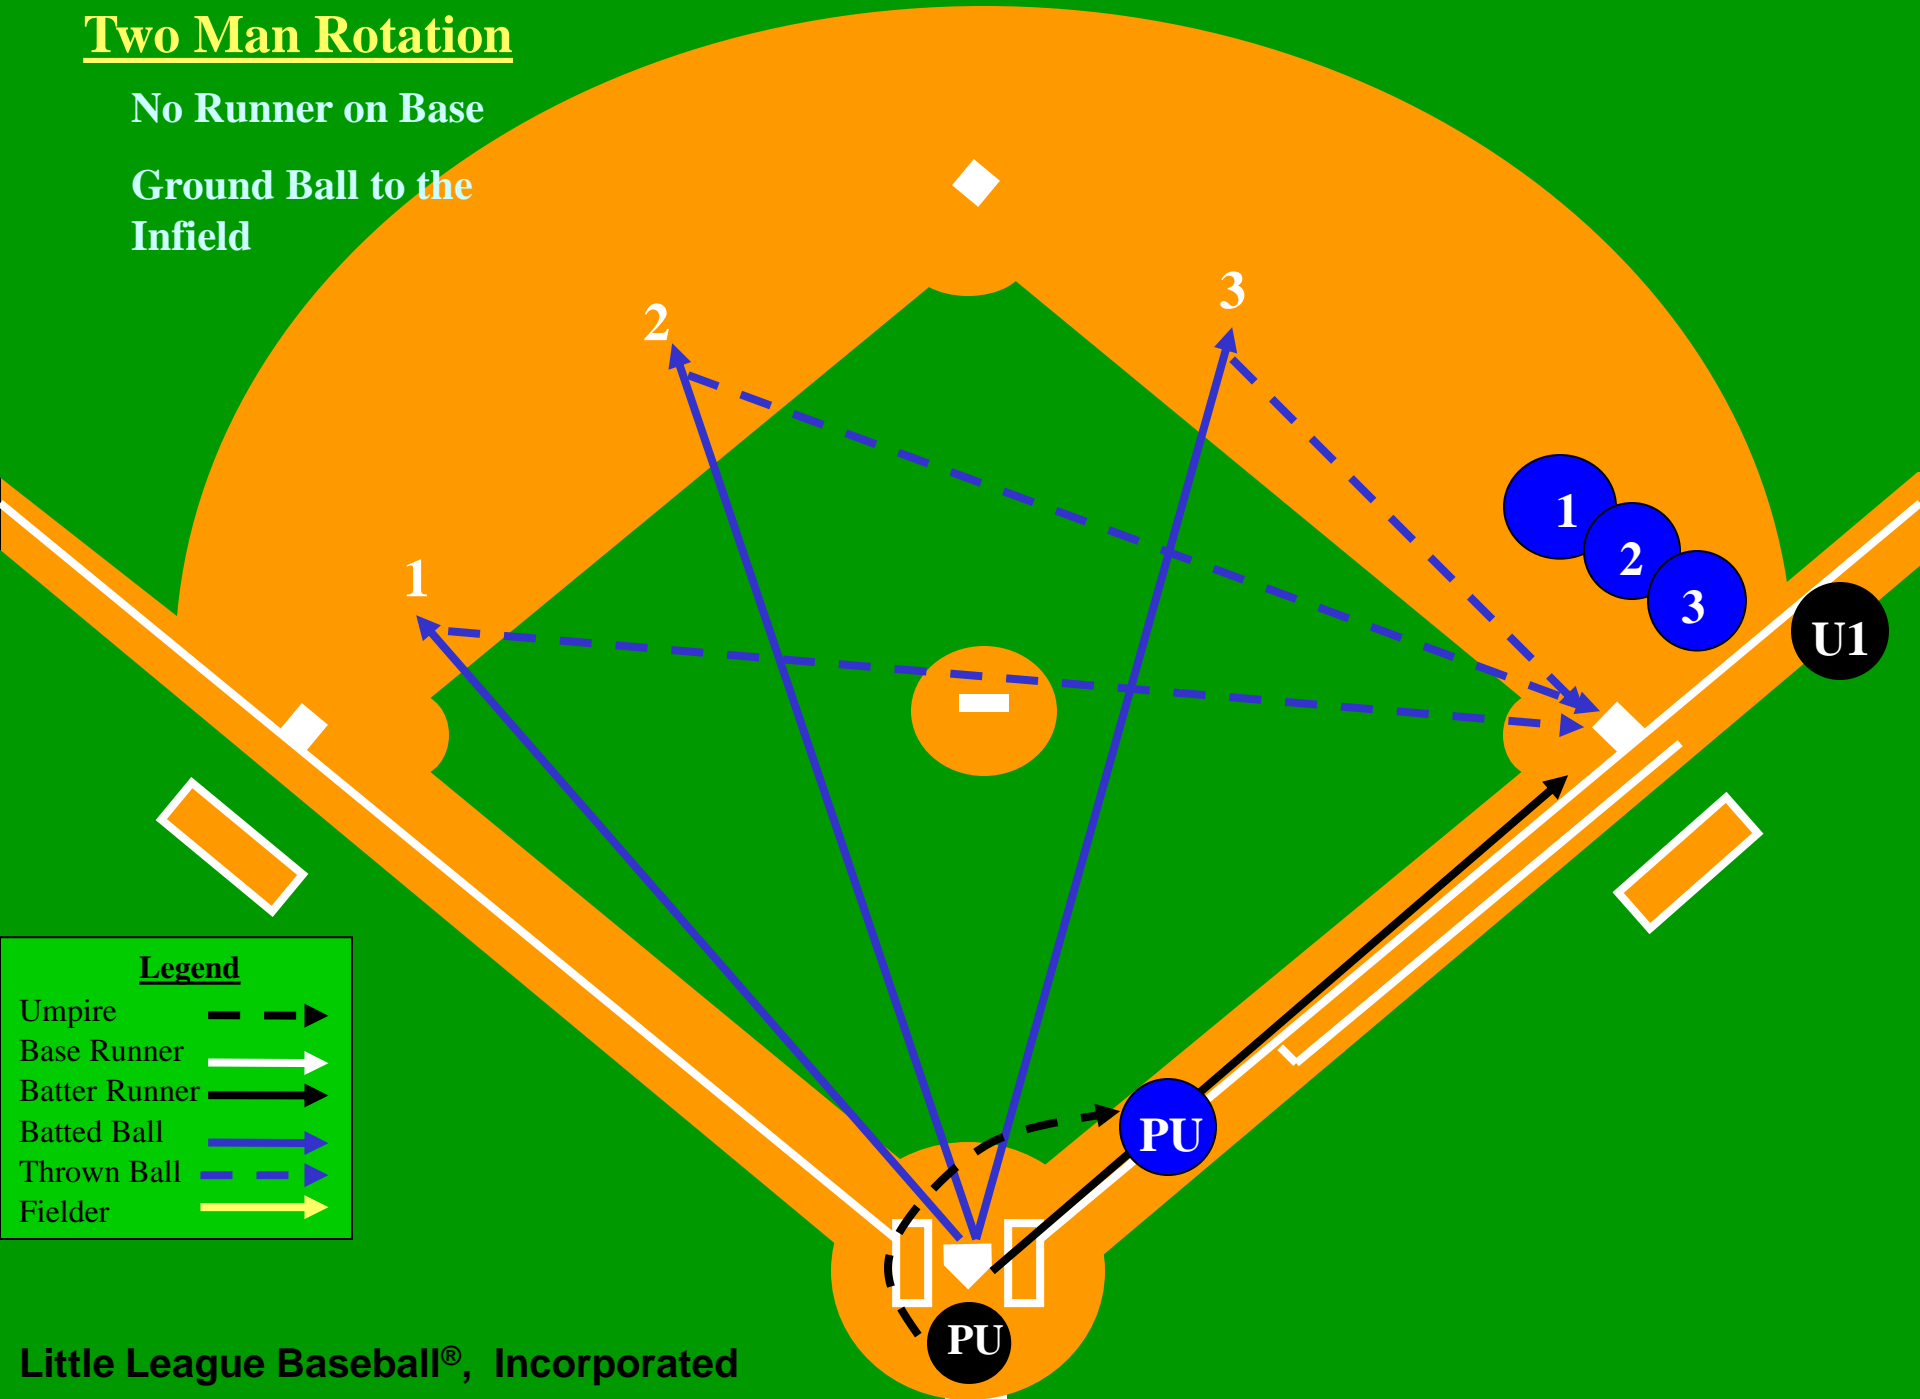

Routine Fly Ball

Legend

Umpire	--->
Base Runner	—>
Batter Runner	—>
Batted Ball	—>
Thrown Ball	—>
Fielder	—>

Two Man Rotation

No Runner on Base

Extra Base Hit to
the Outfield

Two Man Rotation

No Runner on Base

Ground Ball to the Infield

Legend

Umpire	---▶
Base Runner	—▶
Batter Runner	—▶
Batted Ball	—▶
Thrown Ball	—▶
Fielder	—▶

U1

PU

Two Man Rotation

No Runner on Base

Ground Ball to the Infield