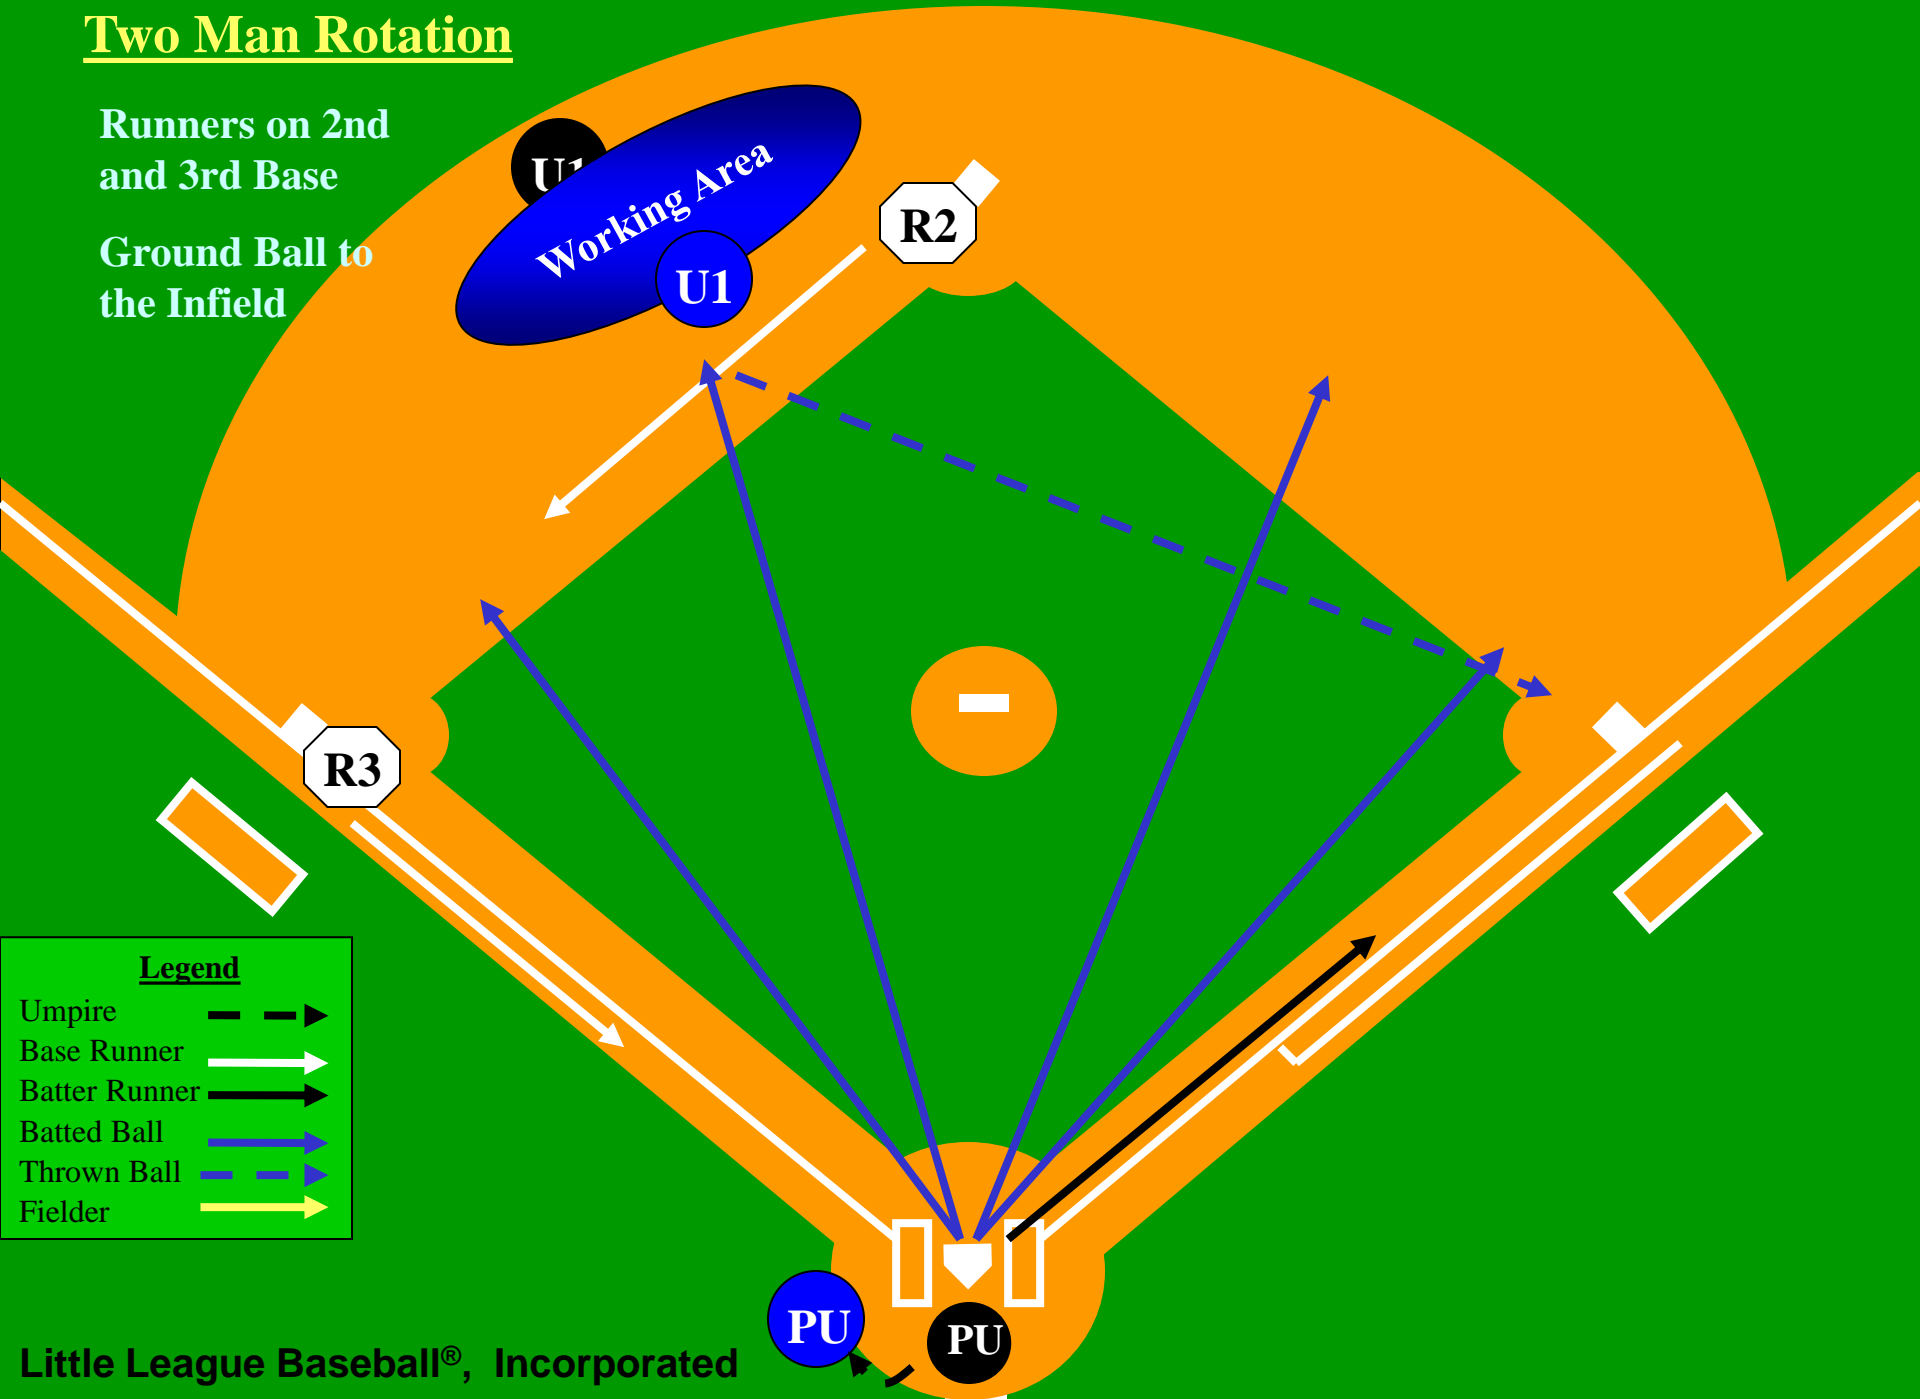

Two Man Rotation

Runners on 2nd
and 3rd Base

Ground Ball to
the Infield

Legend

- Umpire - - - - ->
- Base Runner - - - - ->
- Batter Runner - - - - ->
- Batted Ball - - - - ->
- Thrown Ball - - - - ->
- Fielder - - - - ->