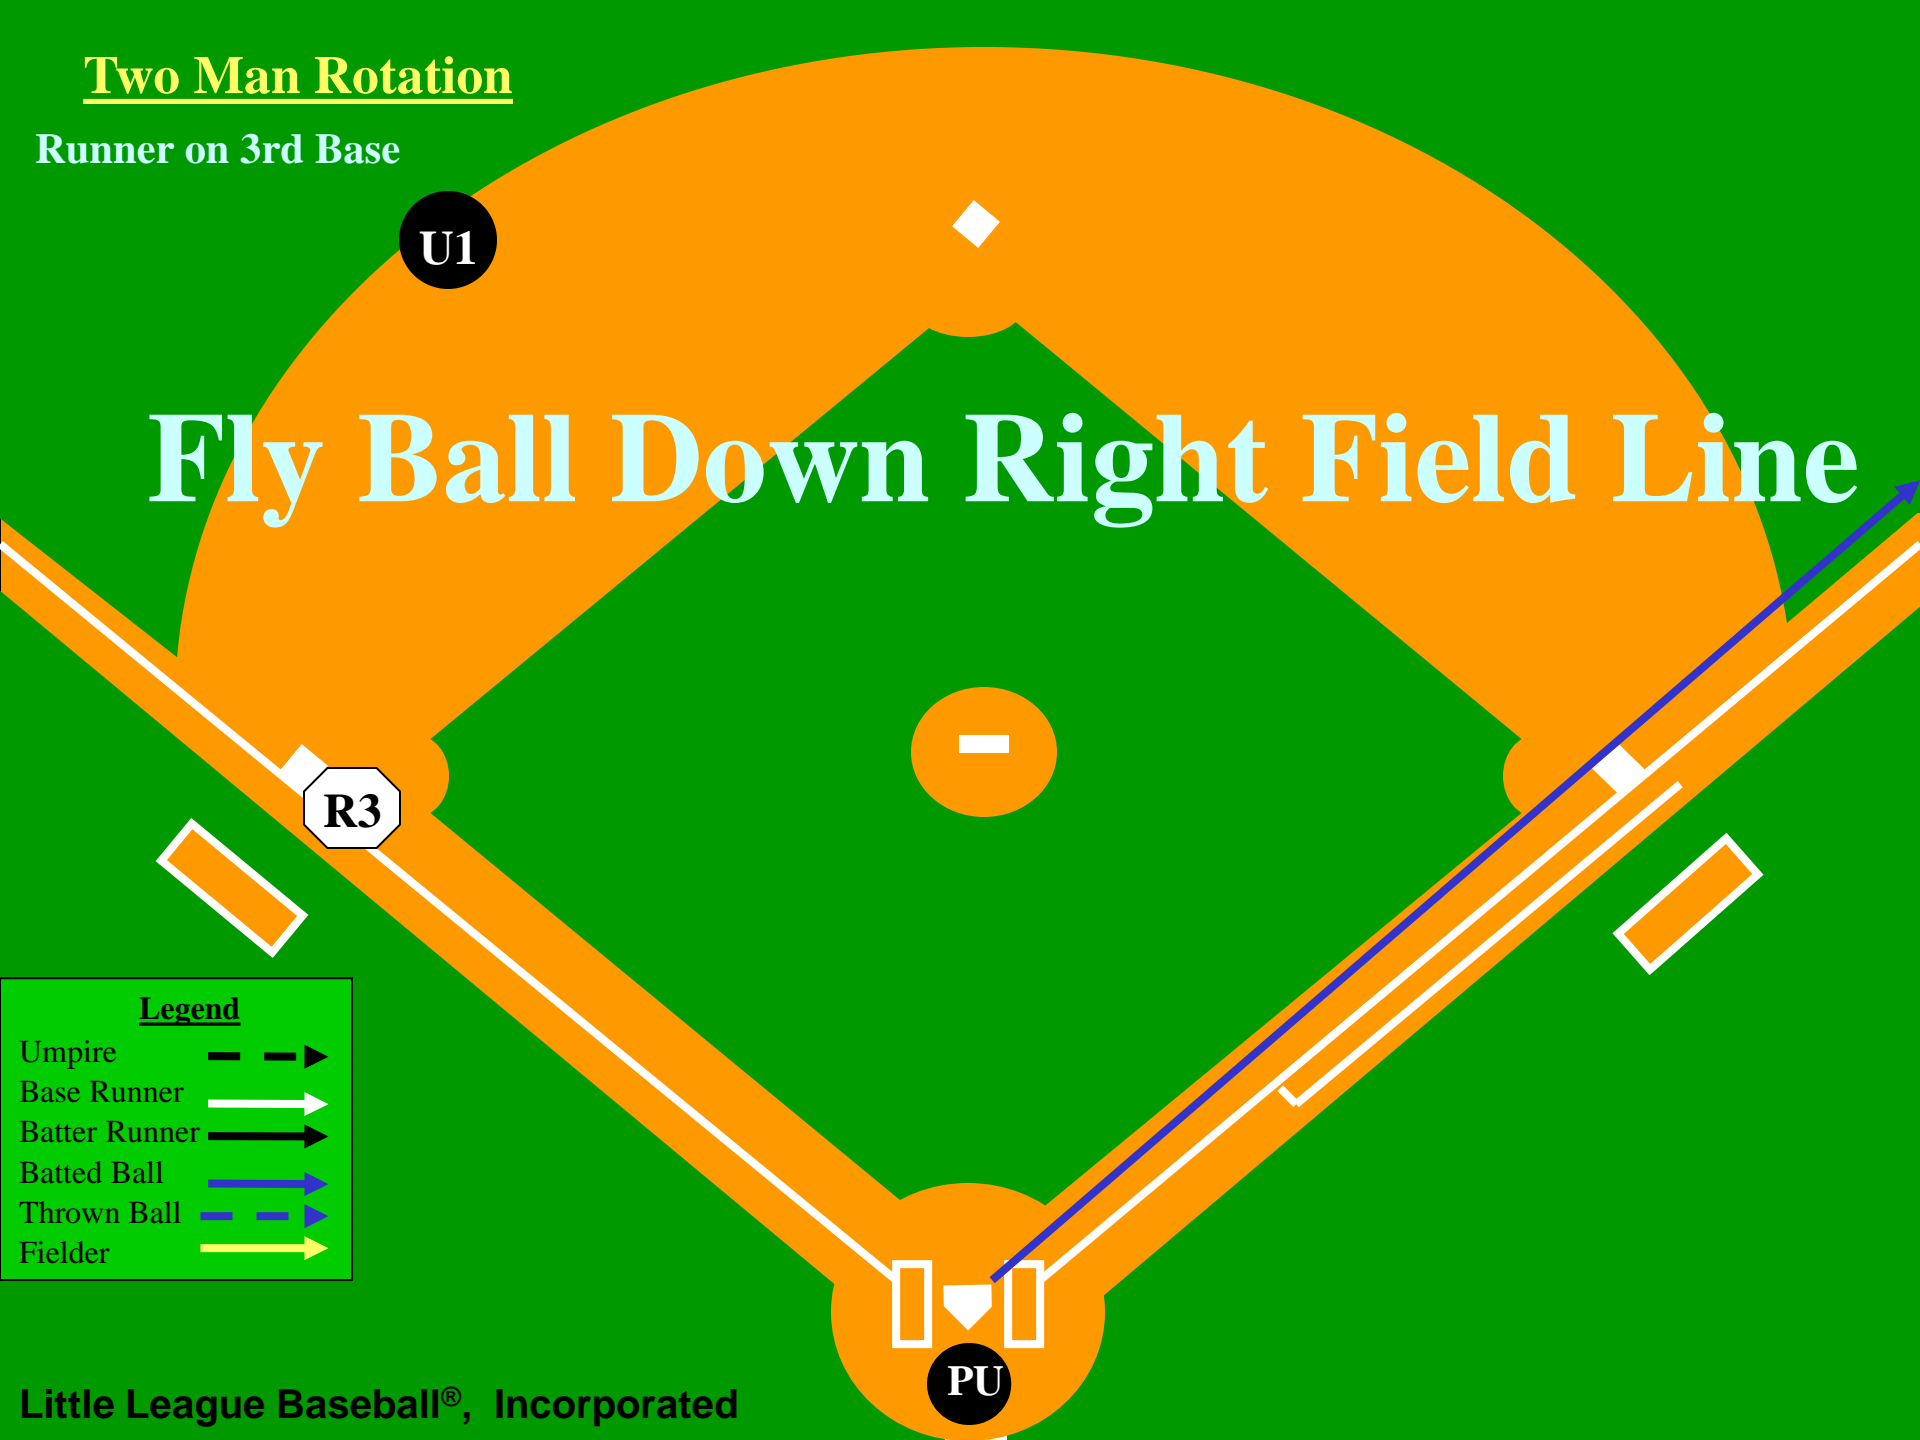

After fair/foul,
Catch/no catch,
R3 Tag

Waiting for fair/foul,
Catch/no catch, R3 Tag

PU

PU

PU

Two Man Rotation

Runner on 3rd Base

Fly Ball Down Right Field Line