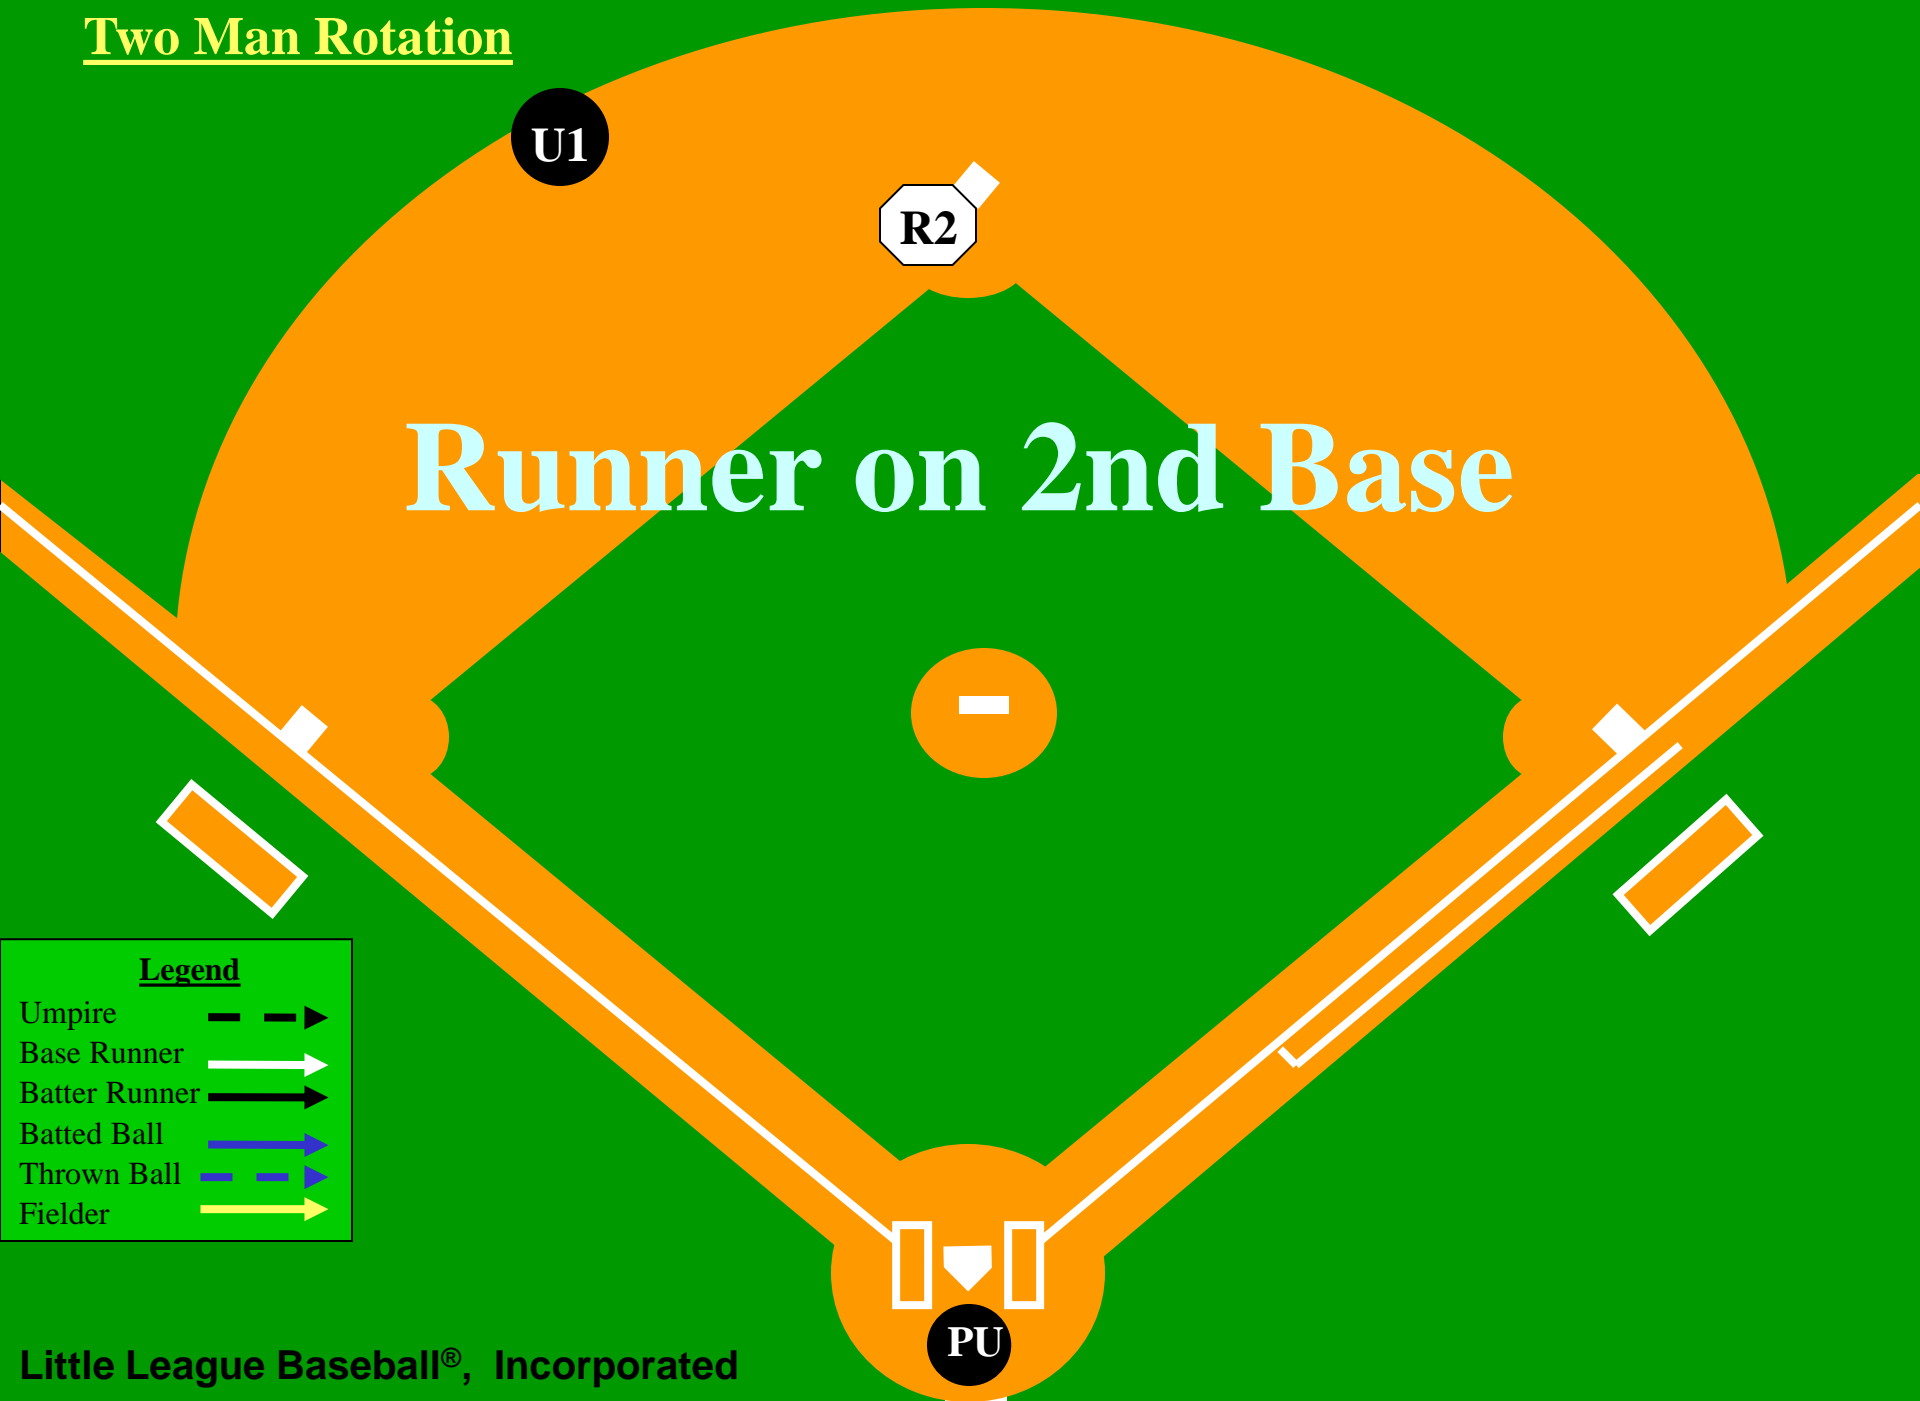

Two Man Rotation

Runner on 2nd Base

U1

R2

PU

Legend

- Umpire
- Base Runner
- Batter Runner
- Batted Ball
- Thrown Ball
- Fielder