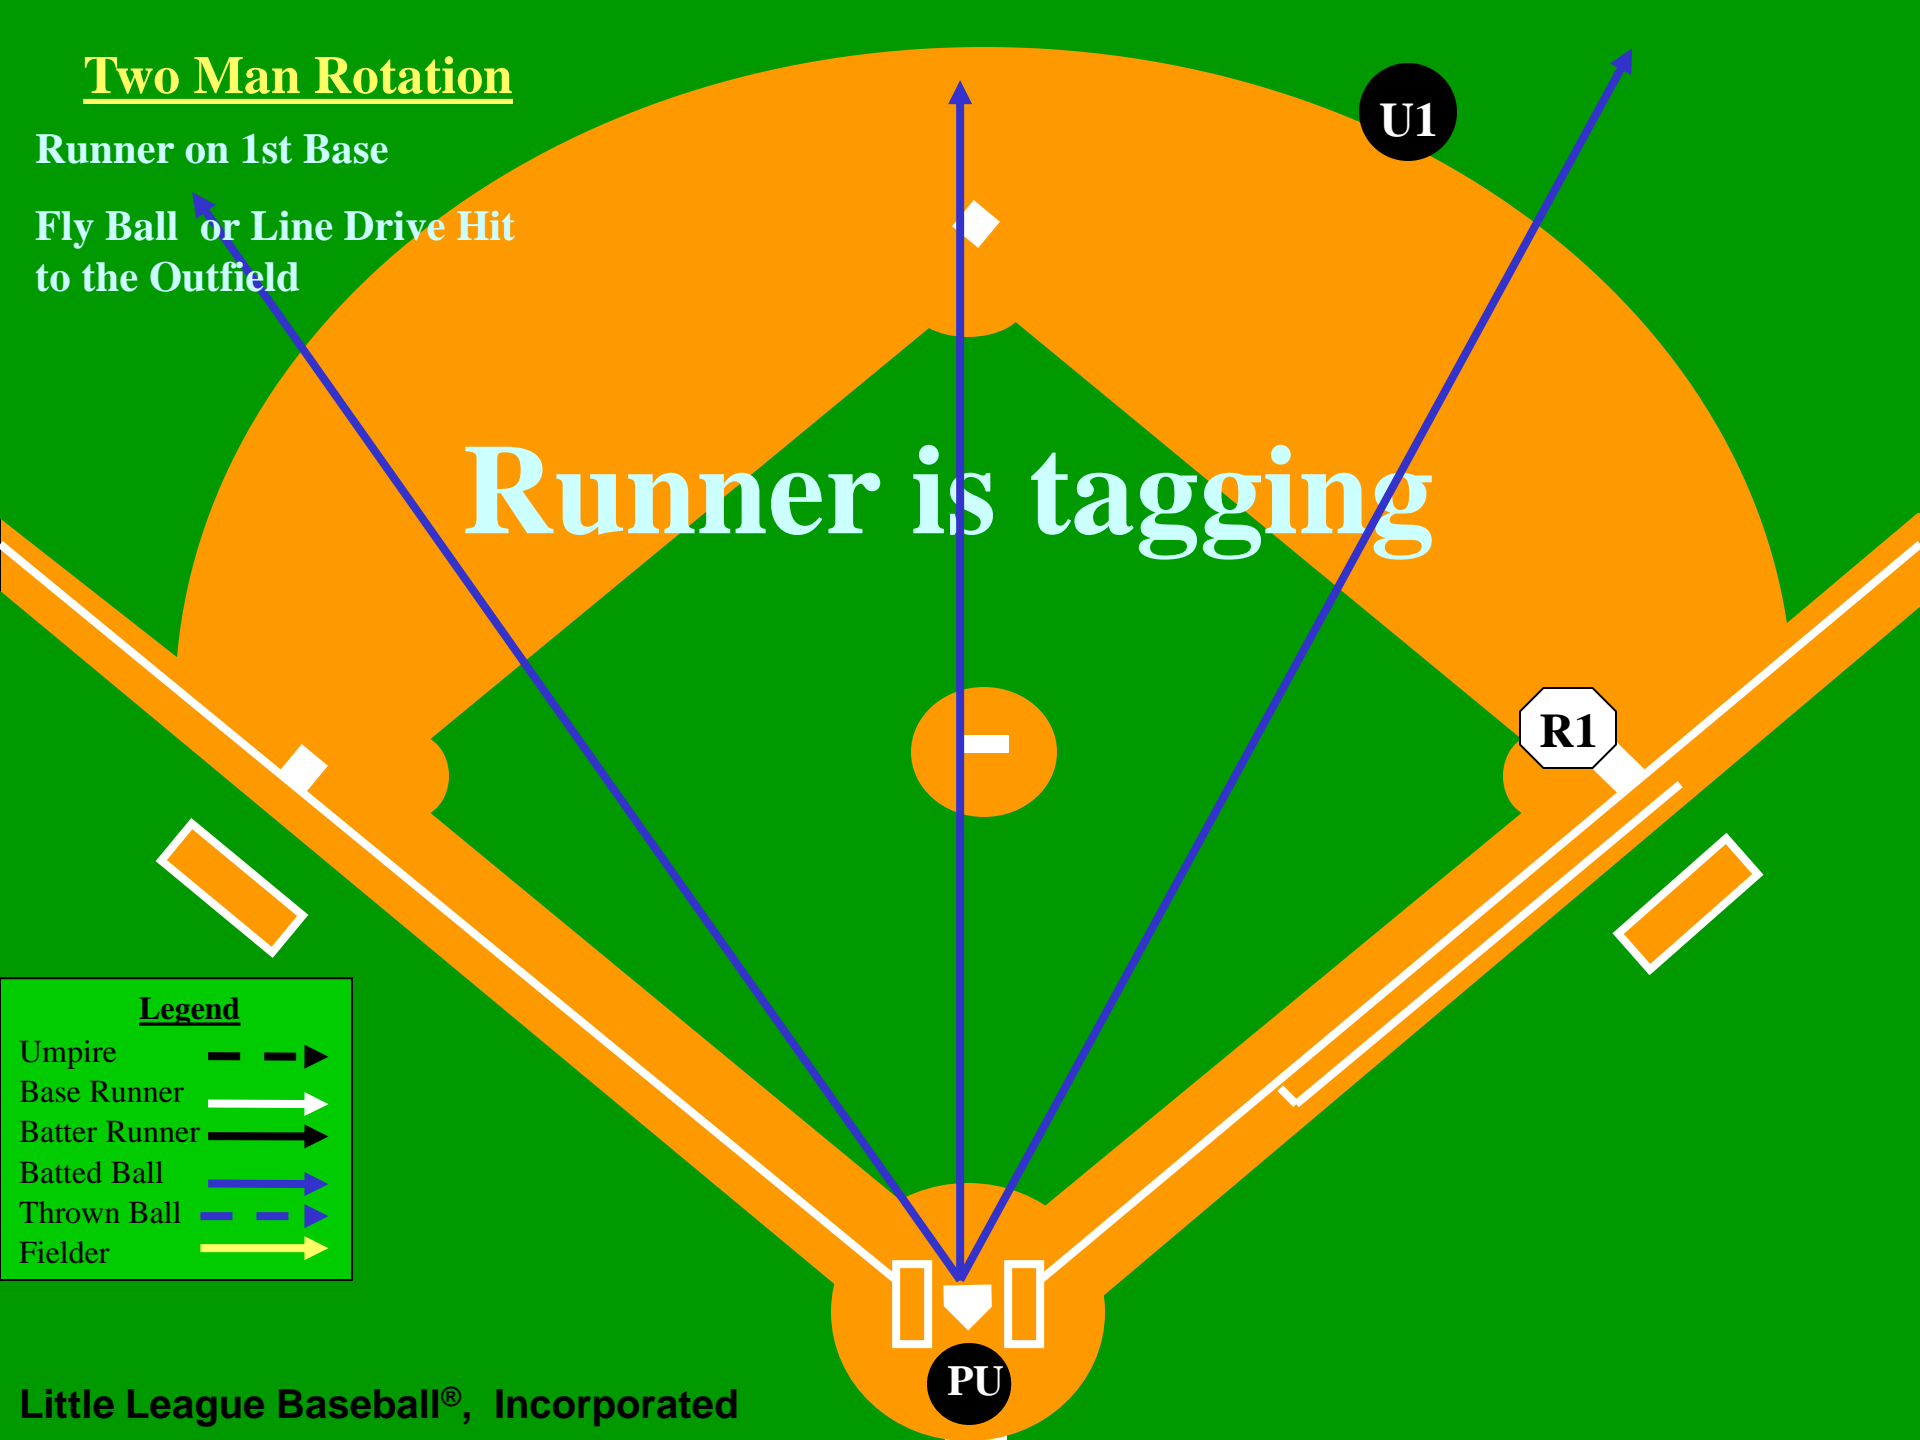

Fly Ball or Line Drive Hit
to the Outfield

Runner is tagging

U1

R1

PU

Legend

Umpire	---▶
Base Runner	—▶
Batter Runner	—▶
Batted Ball	—▶
Thrown Ball	—▶
Fielder	—▶

Two Man Rotation

Runner on 1st Base

Fly Ball or Line Drive Hit to the Outfield

Runner is tagging

Legend

- Umpire
- Base Runner
- Batter Runner
- Batted Ball
- Thrown Ball
- Fielder

Two Man Rotation

Runner on 1st Base

Fly Ball or Line Drive
Hit to the Outfield