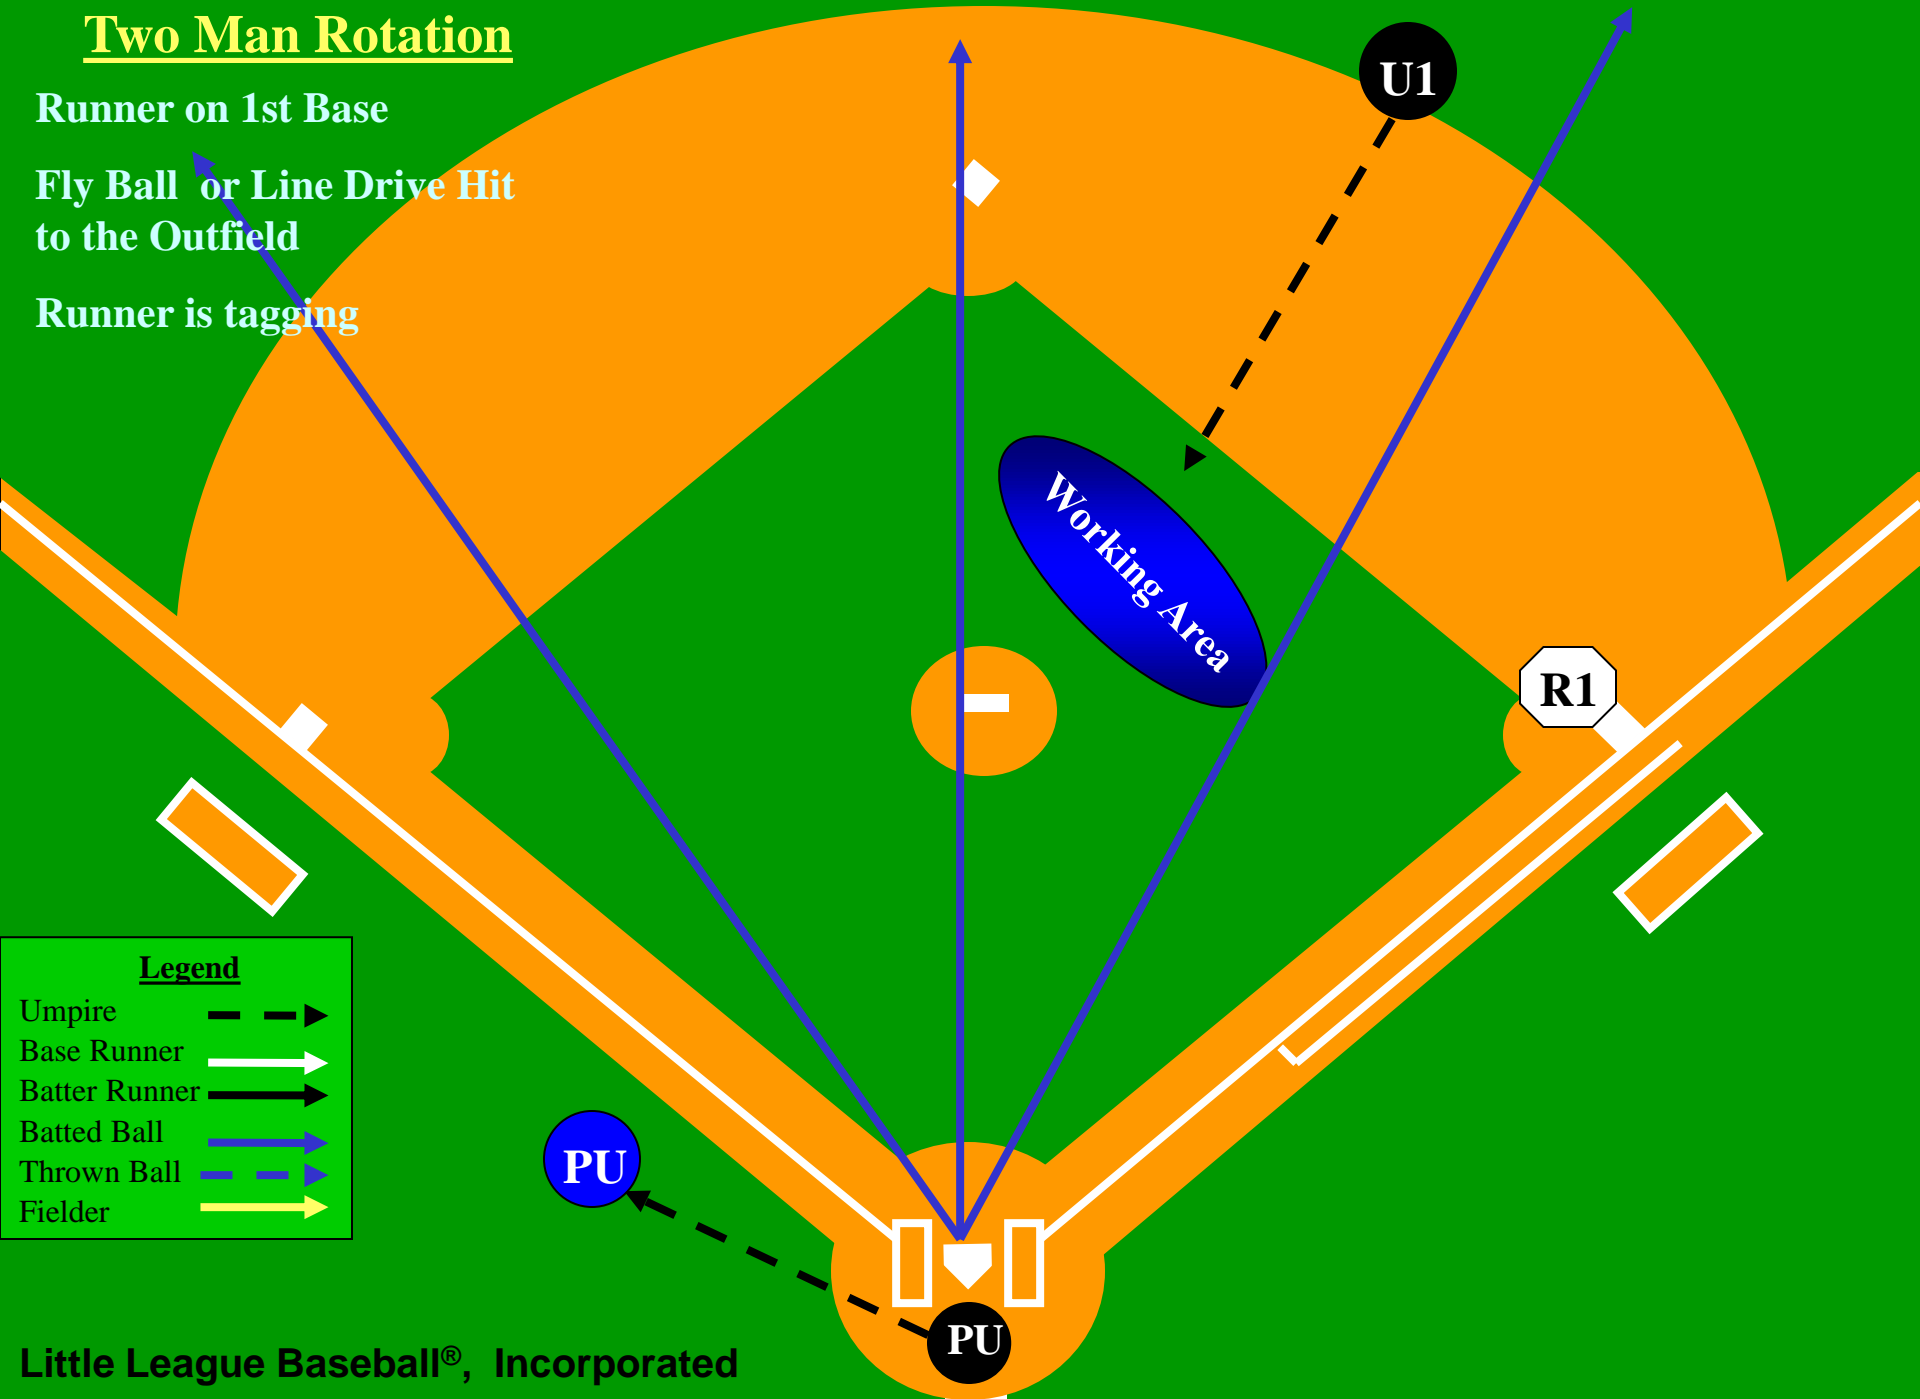

Fly Ball or Line Drive Hit
to the Outfield

Runner is tagging

U1

R1

PU

Legend

Umpire	---▶
Base Runner	—▶
Batter Runner	—▶
Batted Ball	—▶
Thrown Ball	—▶
Fielder	—▶

Two Man Rotation

Runner on 1st Base

Fly Ball or Line Drive Hit to the Outfield

Runner is tagging

Legend

- Umpire
- Base Runner
- Batter Runner
- Batted Ball
- Thrown Ball
- Fielder

Two Man Rotation

Runner on 1st Base

Fly Ball or Line Drive
Hit to the Outfield