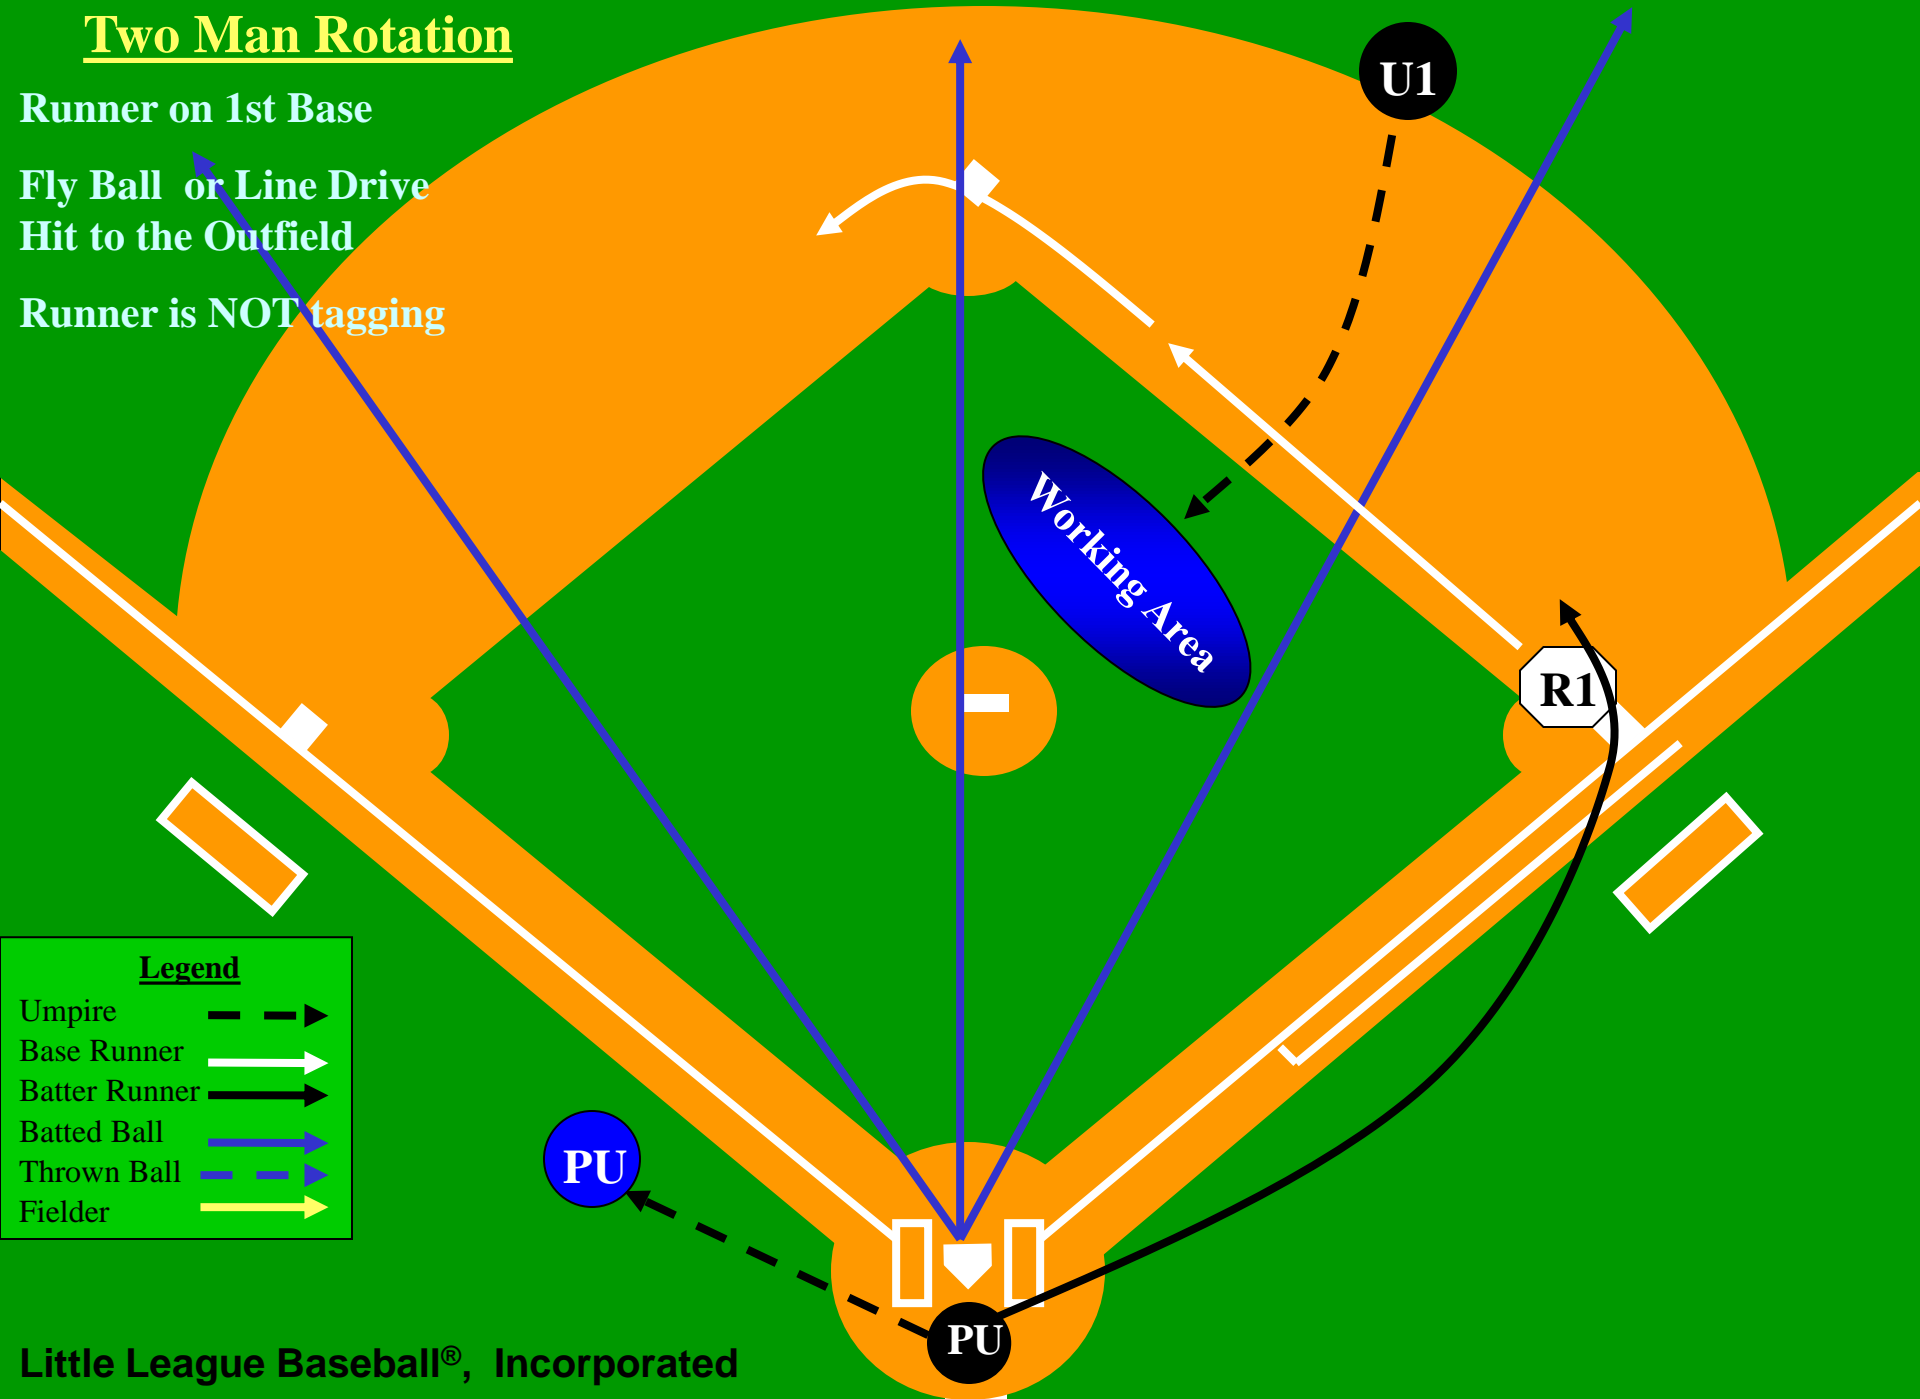

Two Man Rotation

Runner on 1st Base
Fly Ball or Line Drive
Hit to the Outfield
Runner is NOT tagging

Legend

- Umpire
- Base Runner
- Batter Runner
- Batted Ball
- Thrown Ball
- Fielder