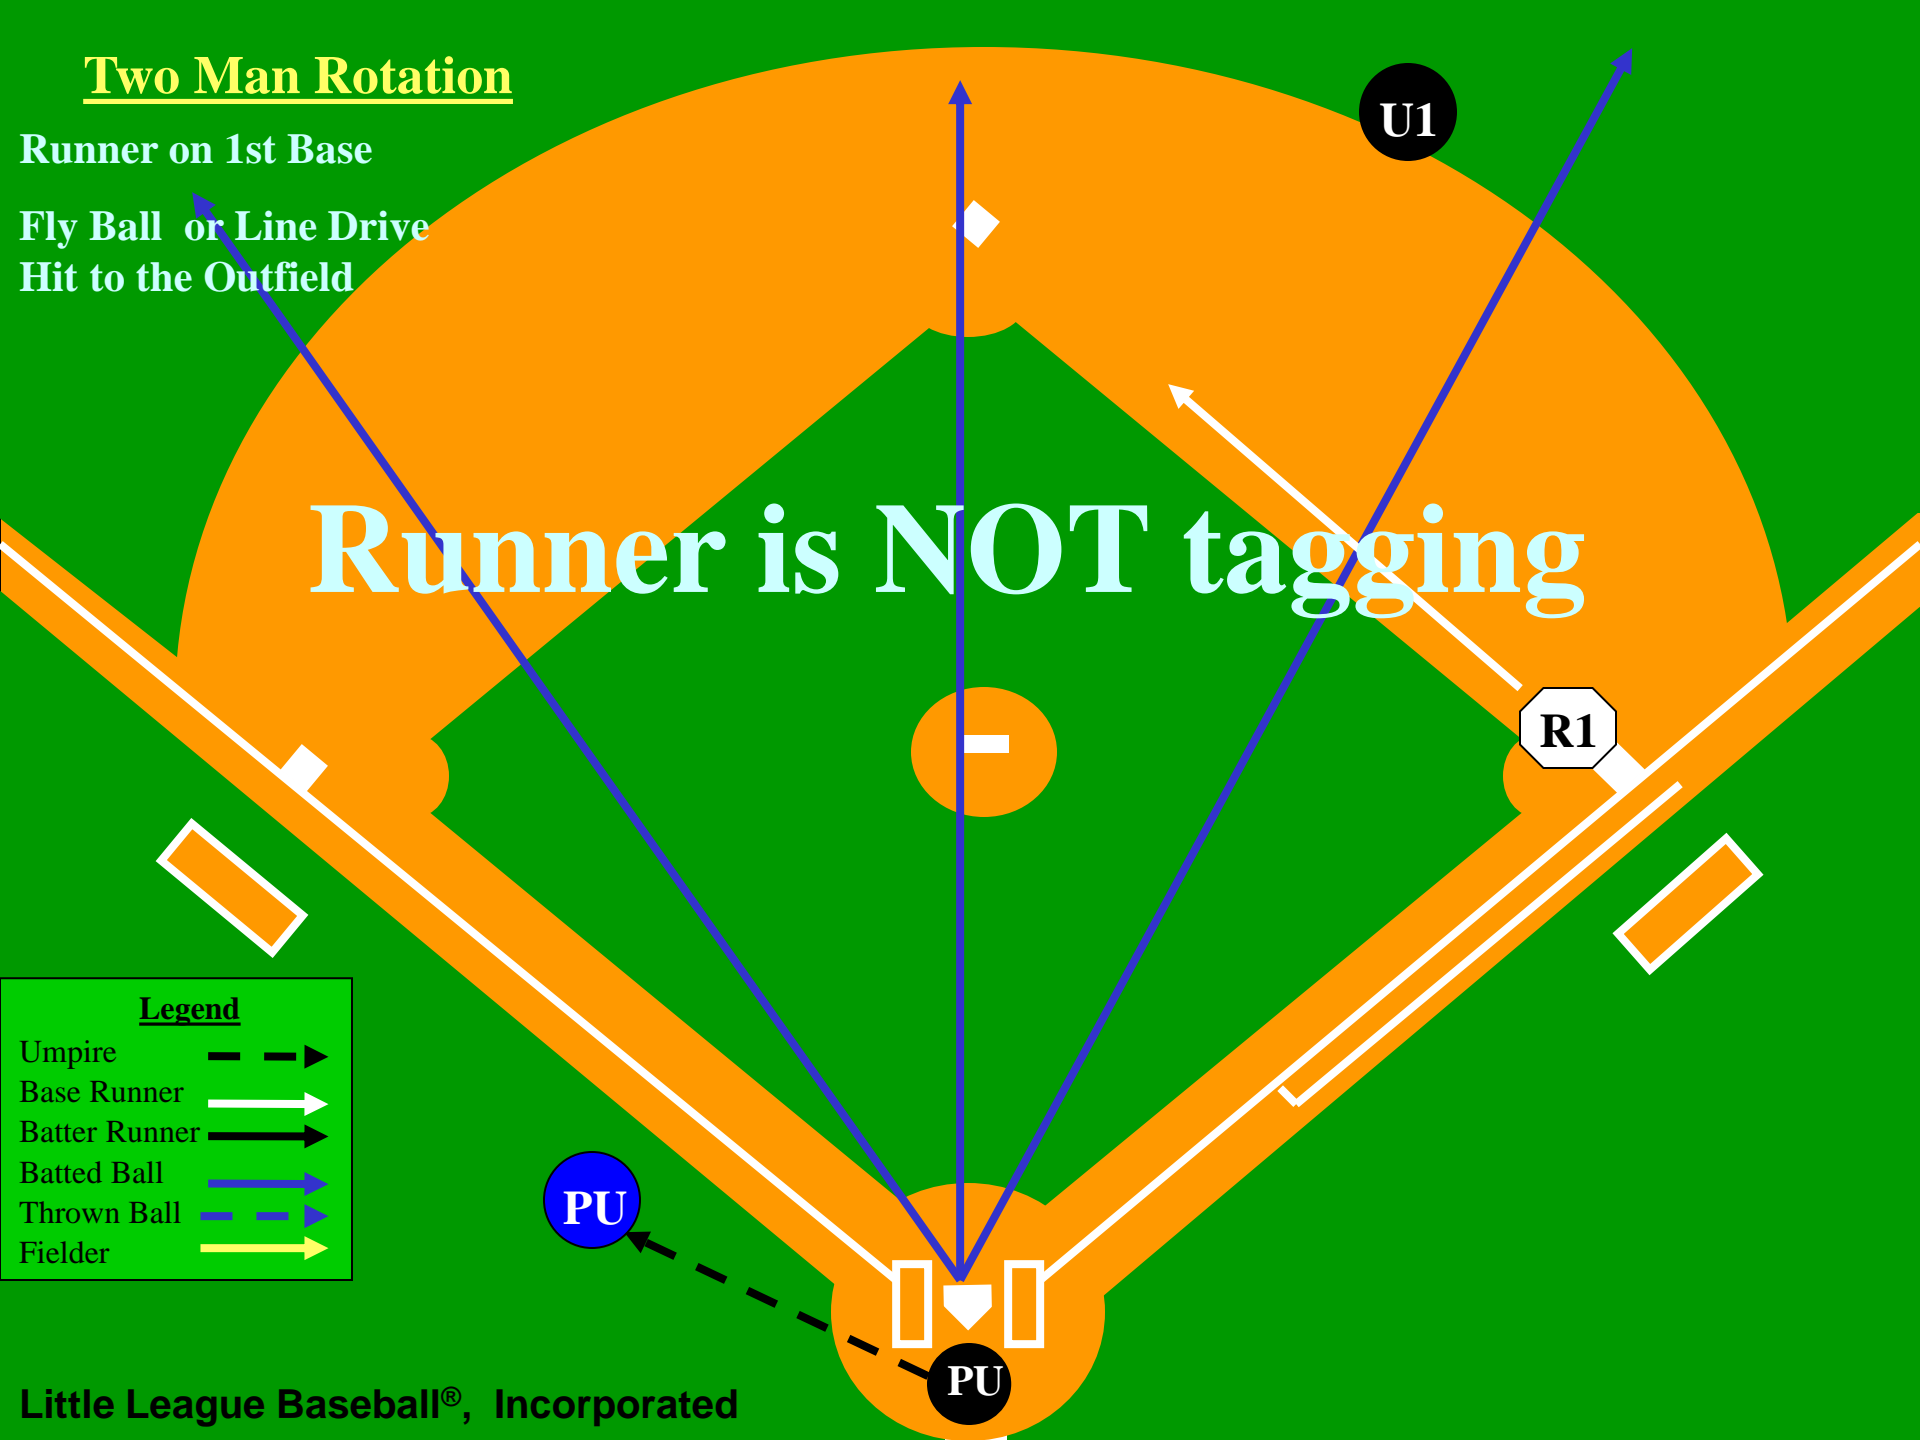

Two Man Rotation

Runner on 1st Base

Fly Ball or Line Drive
Hit to the Outfield

Runner is **NOT** tagging