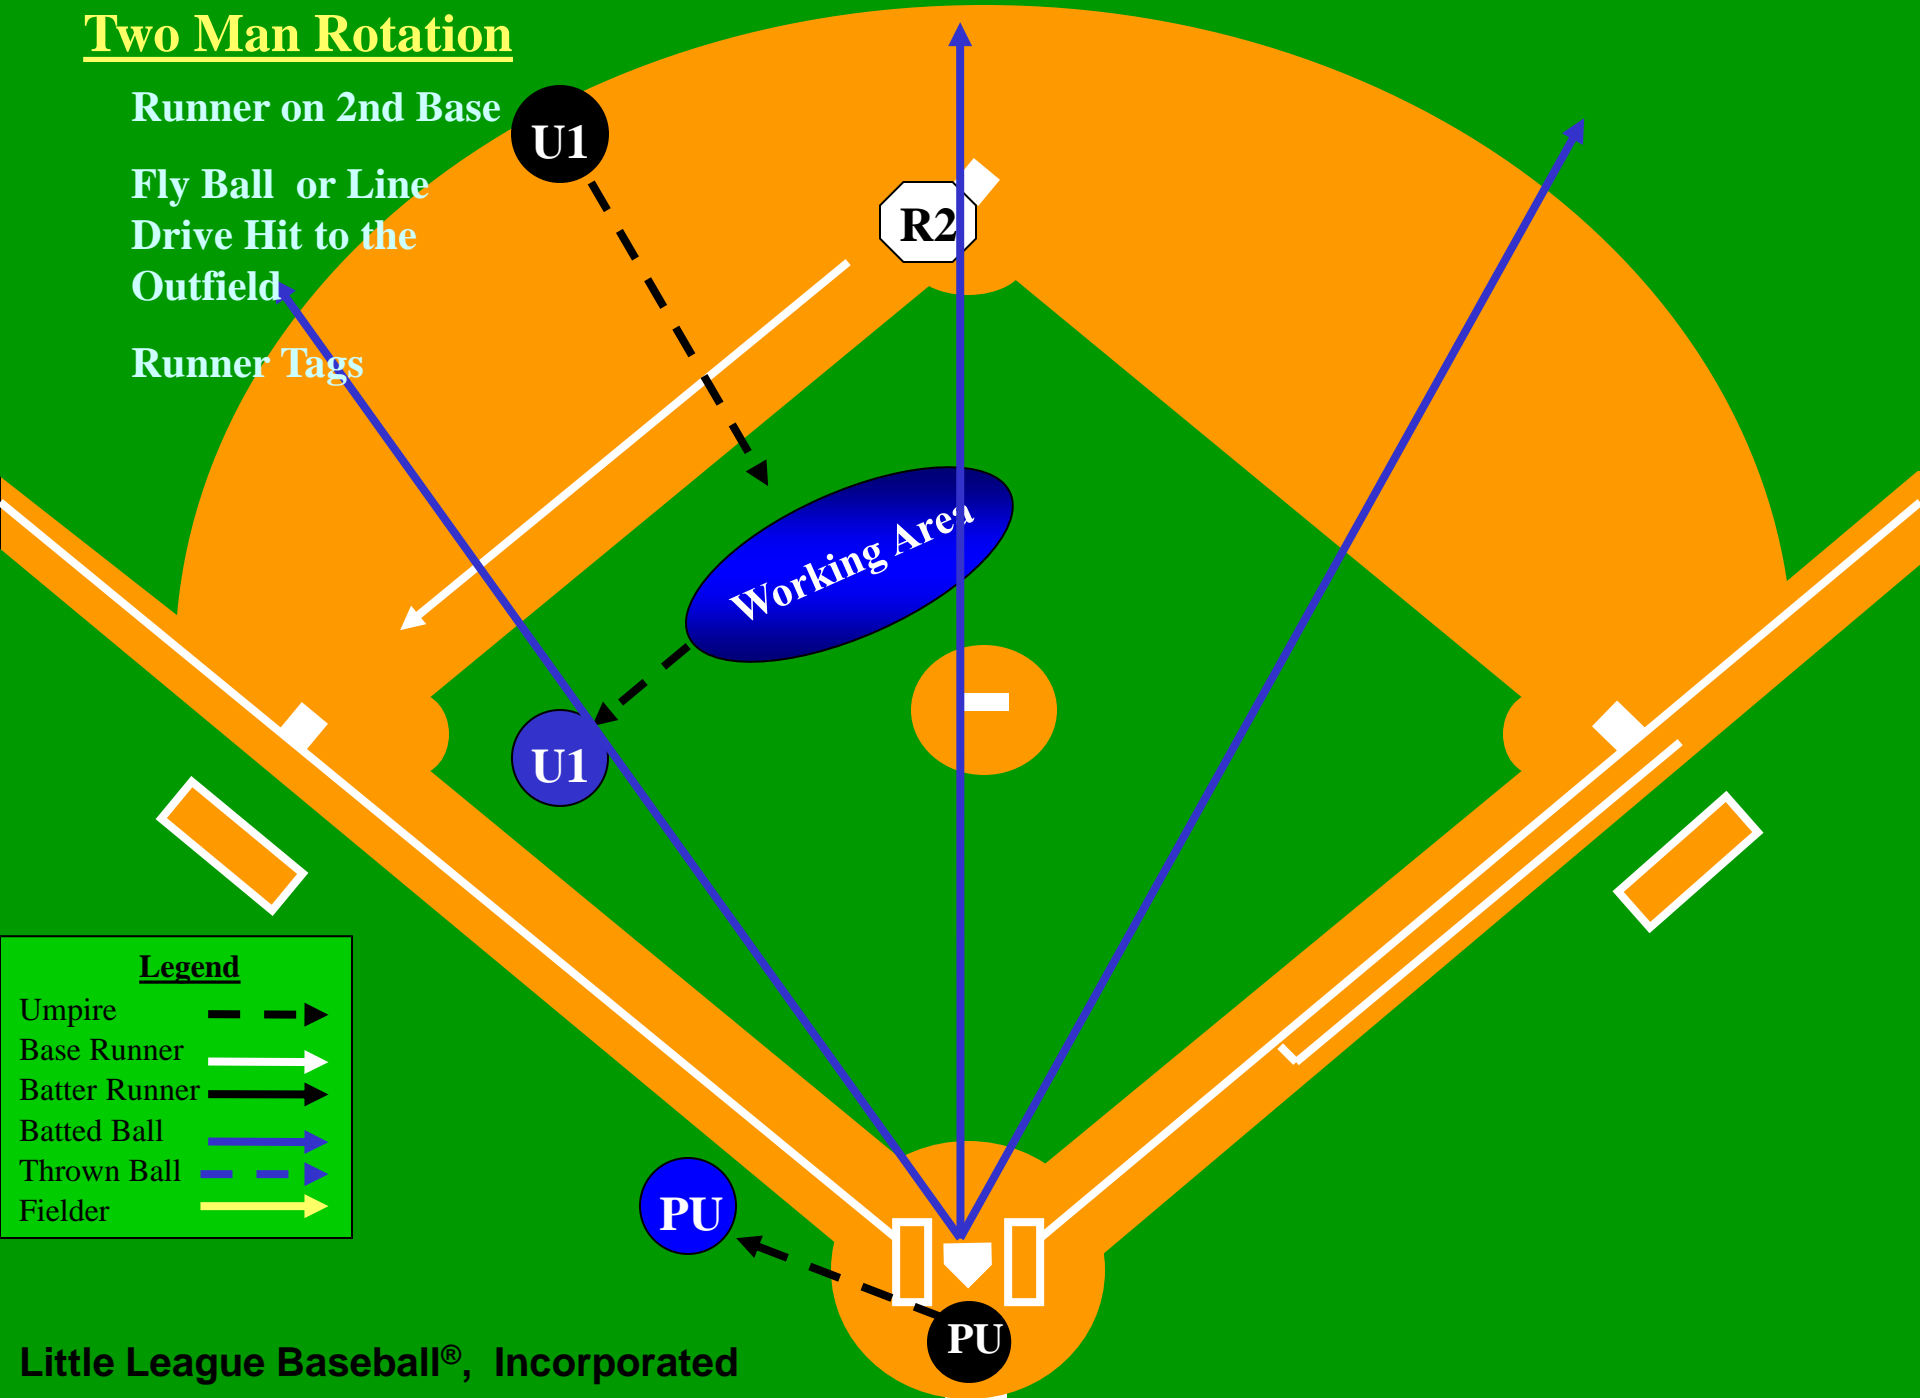

Two Man Rotation

Runner on 2nd Base

Fly Ball or Line
Drive Hit to the
Outfield

Runner Tags

U1

R2

Working Area

U1

PU

PU

Legend

- Umpire
- Base Runner
- Batter Runner
- Batted Ball
- Thrown Ball
- Fielder