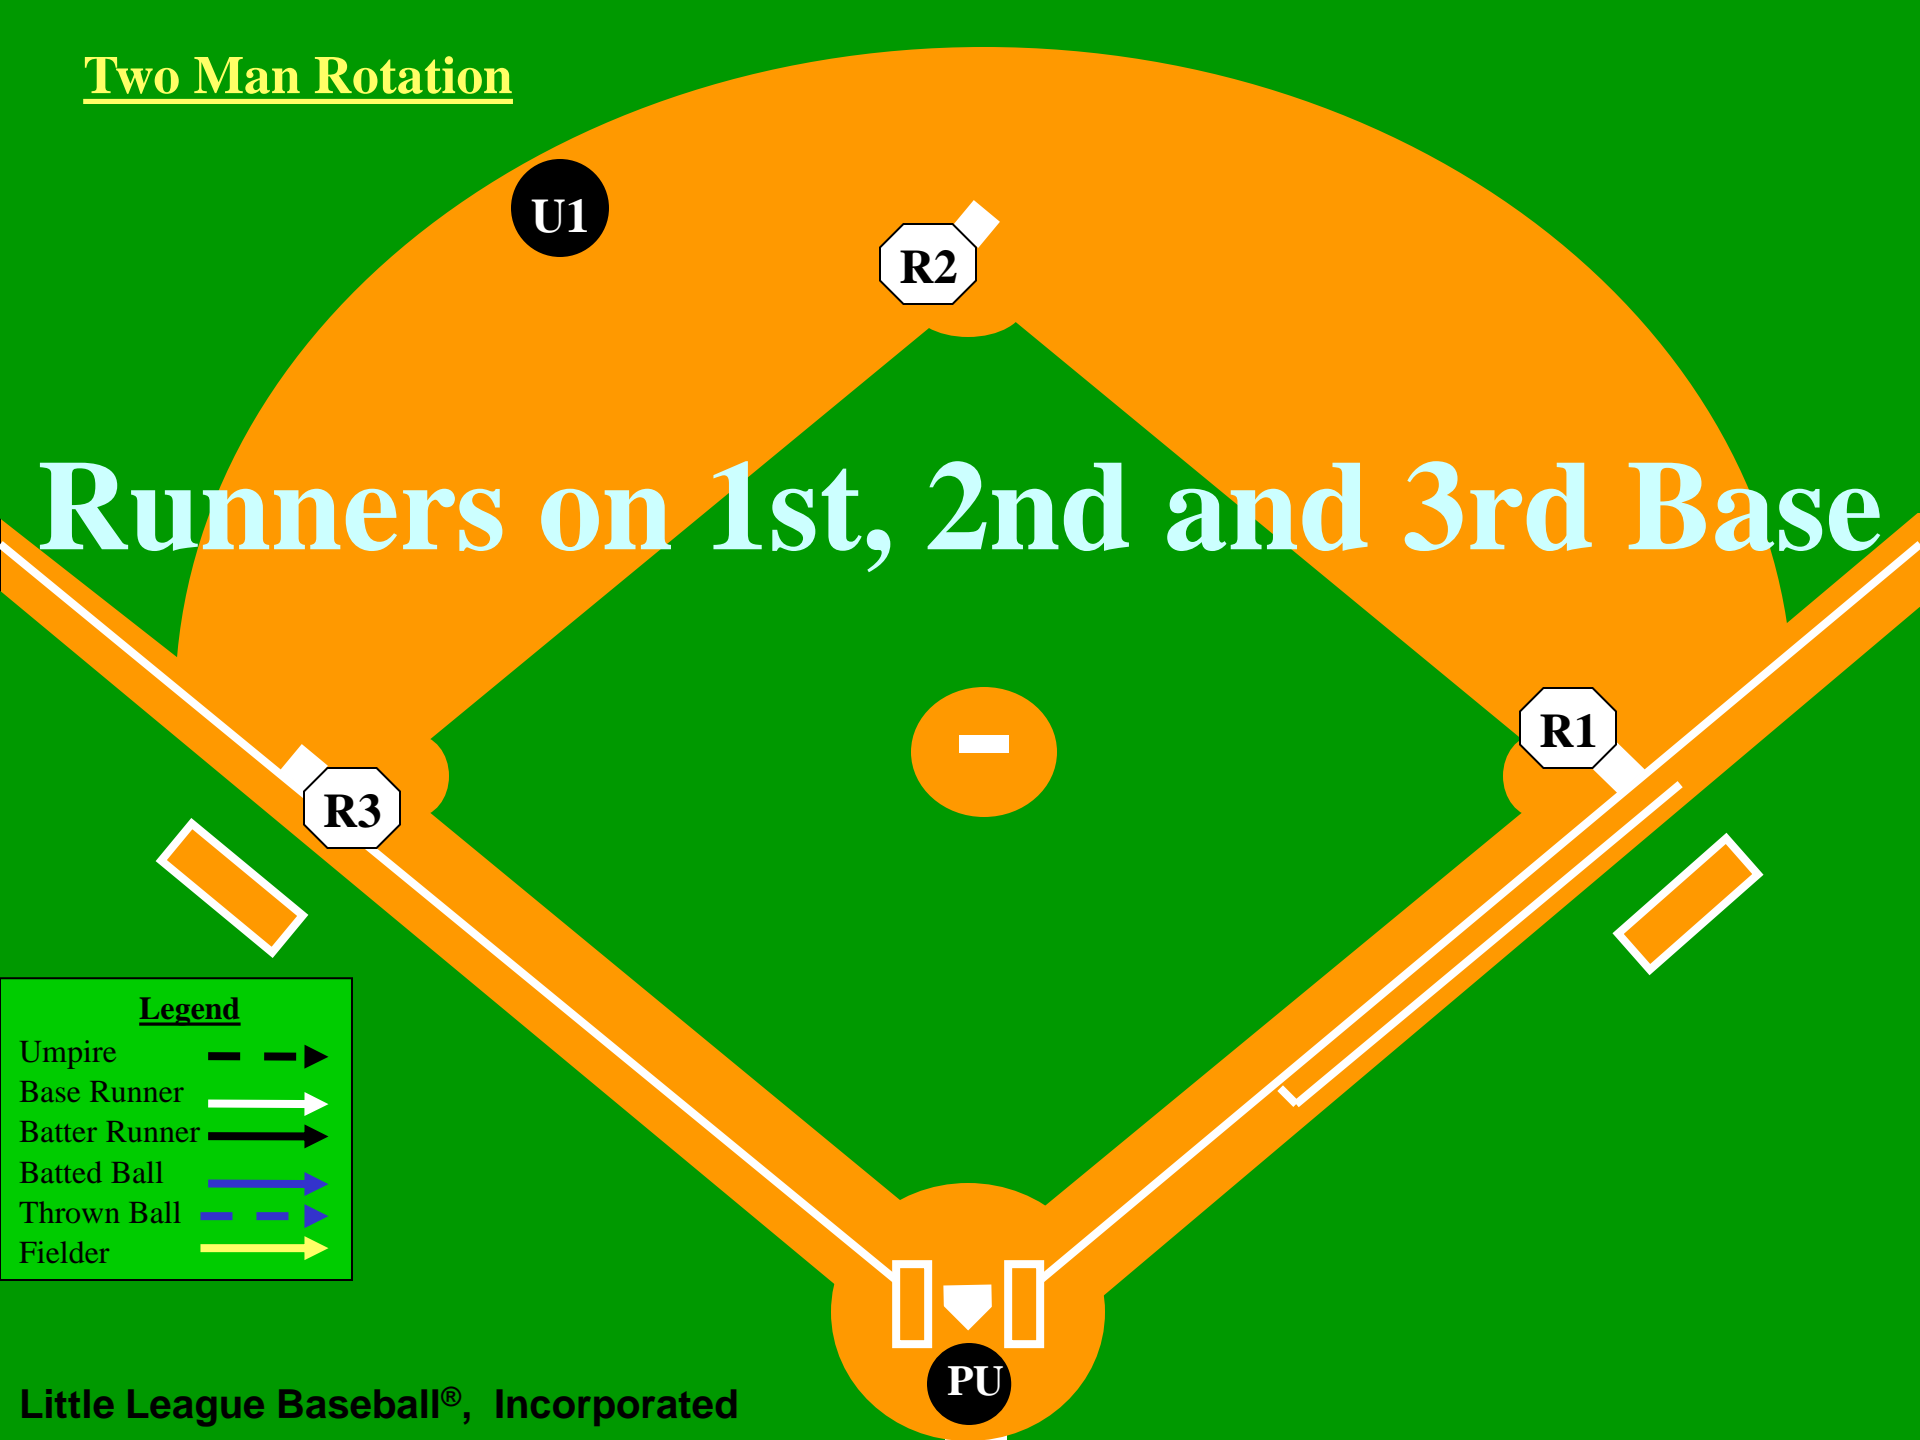

Legend

- Umpire 
- Base Runner 
- Batter Runner 
- Batted Ball 
- Thrown Ball 
- Fielder 

Two Man Rotation

Runners on 1st,
2nd and 3rd Base

Fly Ball or Line Drive
Hit to the Outfield

Legend

Umpire	--->
Base Runner	—>
Batter Runner	—>
Batted Ball	—>
Thrown Ball	—>
Fielder	—>