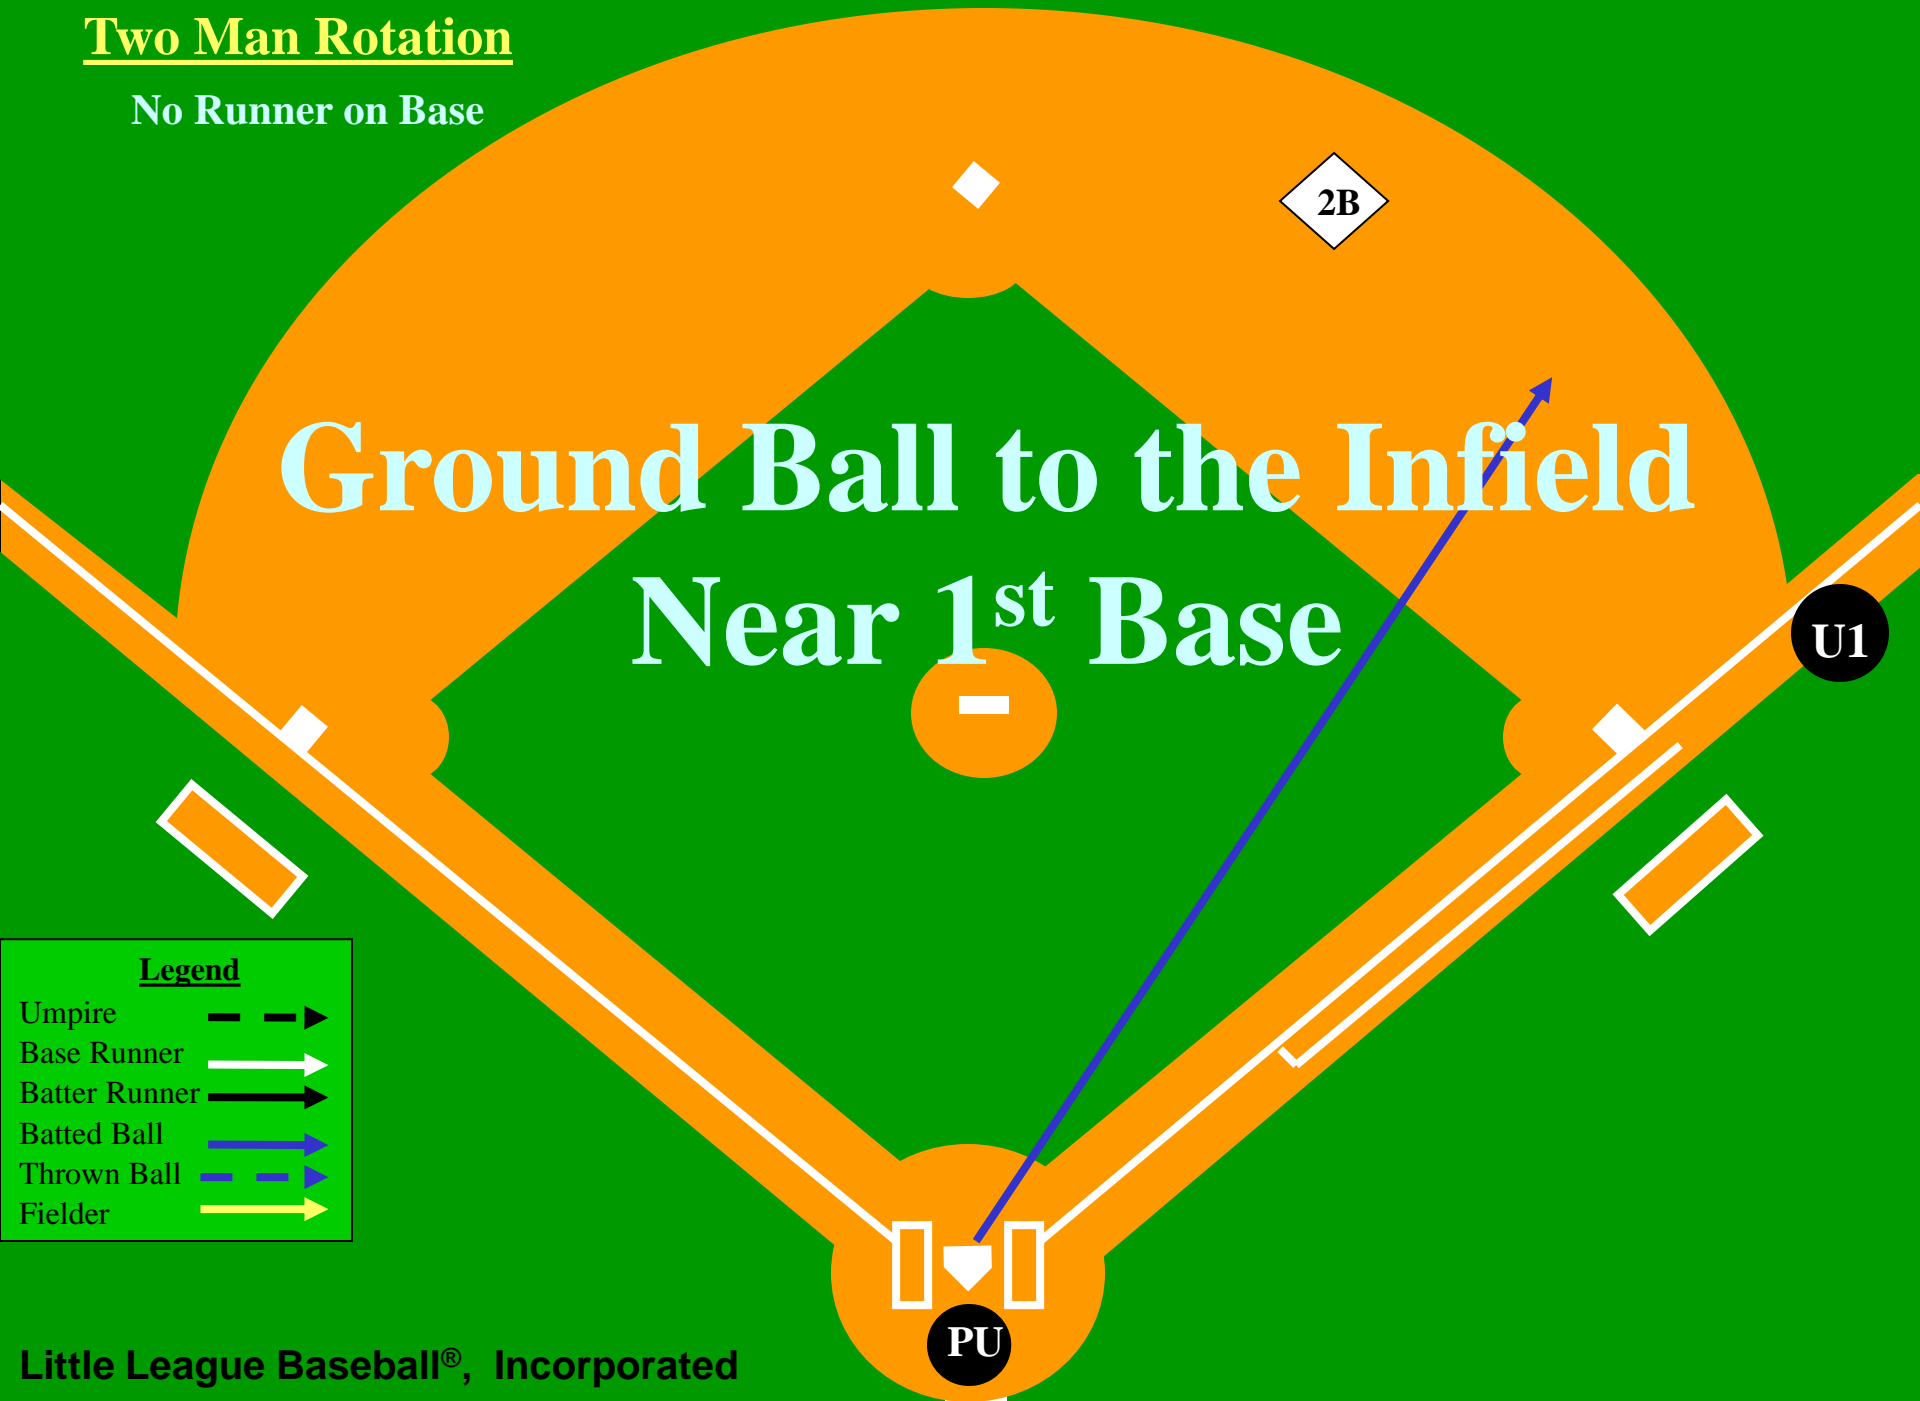

Two Man Rotation

No Runner on Base

Ground Ball to the Infield Near 1st Base

Legend

Umpire	---▶
Base Runner	—▶
Batter Runner	—▶
Batted Ball	—▶
Thrown Ball	—▶
Fielder	—▶