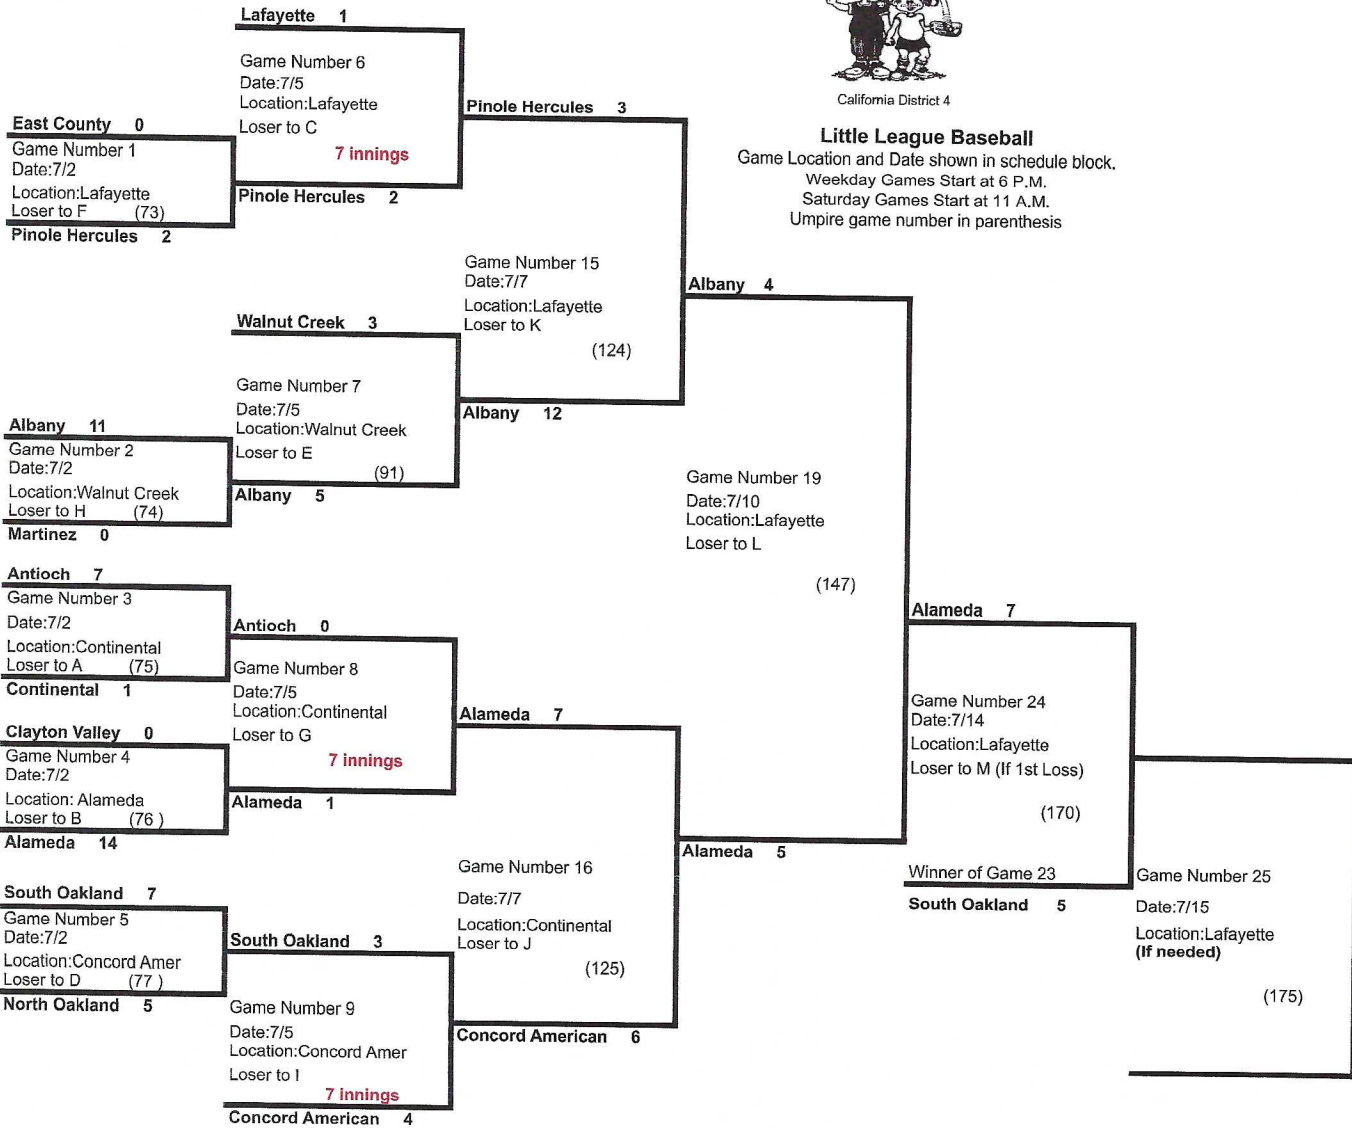

2010 California District 4, International Tournament

http://eteamz.com.california4

California District 4

Little League Baseball

Game Location and Date shown in schedule block.
 Weekday Games Start at 6 P.M.
 Saturday Games Start at 11 A.M.
 Umpire game number in parenthesis

Winners Bracket

Alameda
 District Champion
 Advances to Section
 Plays 7/18/10
 in Lafayette

2010 California District 4, International Tournament

<http://elearnz.com/california4>

Losers Bracket