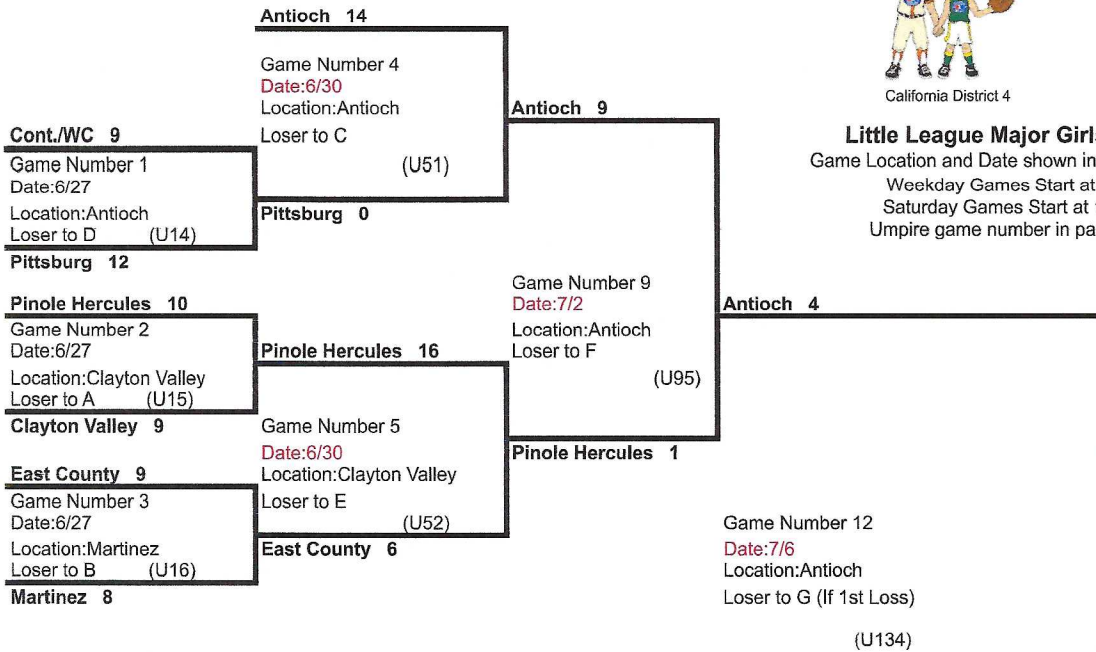

2011 California District 4, International Tournament

WWW.LLCAD4.ORG

California District 4

Little League Major Girls Softball

Game Location and Date shown in schedule block.

Weekday Games Start at 6 P.M.

Saturday Games Start at 11 A.M.

Umpire game number in parenthesis

Winners Bracket

Losers Bracket