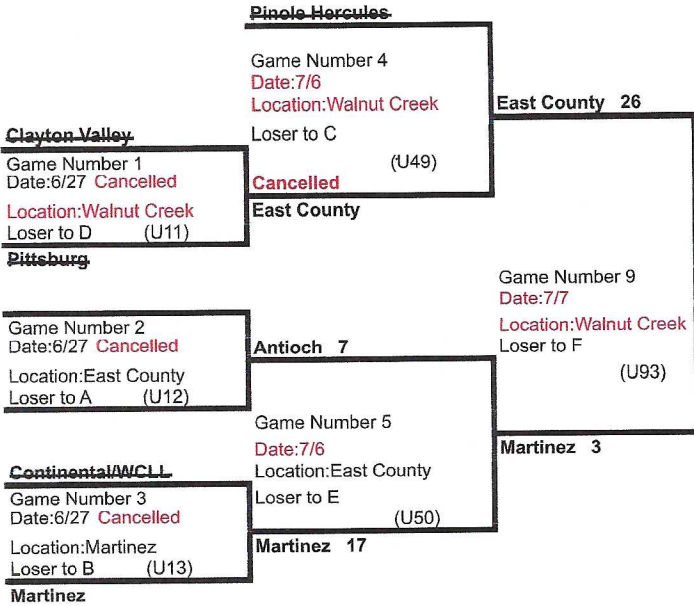

2011 California District 4, International Tournament

WWW.LLCAD4.ORG

California District 4

10-11 Girls Softball

Game Location and Date shown in schedule block.
 Weekday Games Start at 6 P.M.
 Saturday Games Start at 11 A.M.
 Umpire game number in parenthesis

Winners Bracket

Losers Bracket