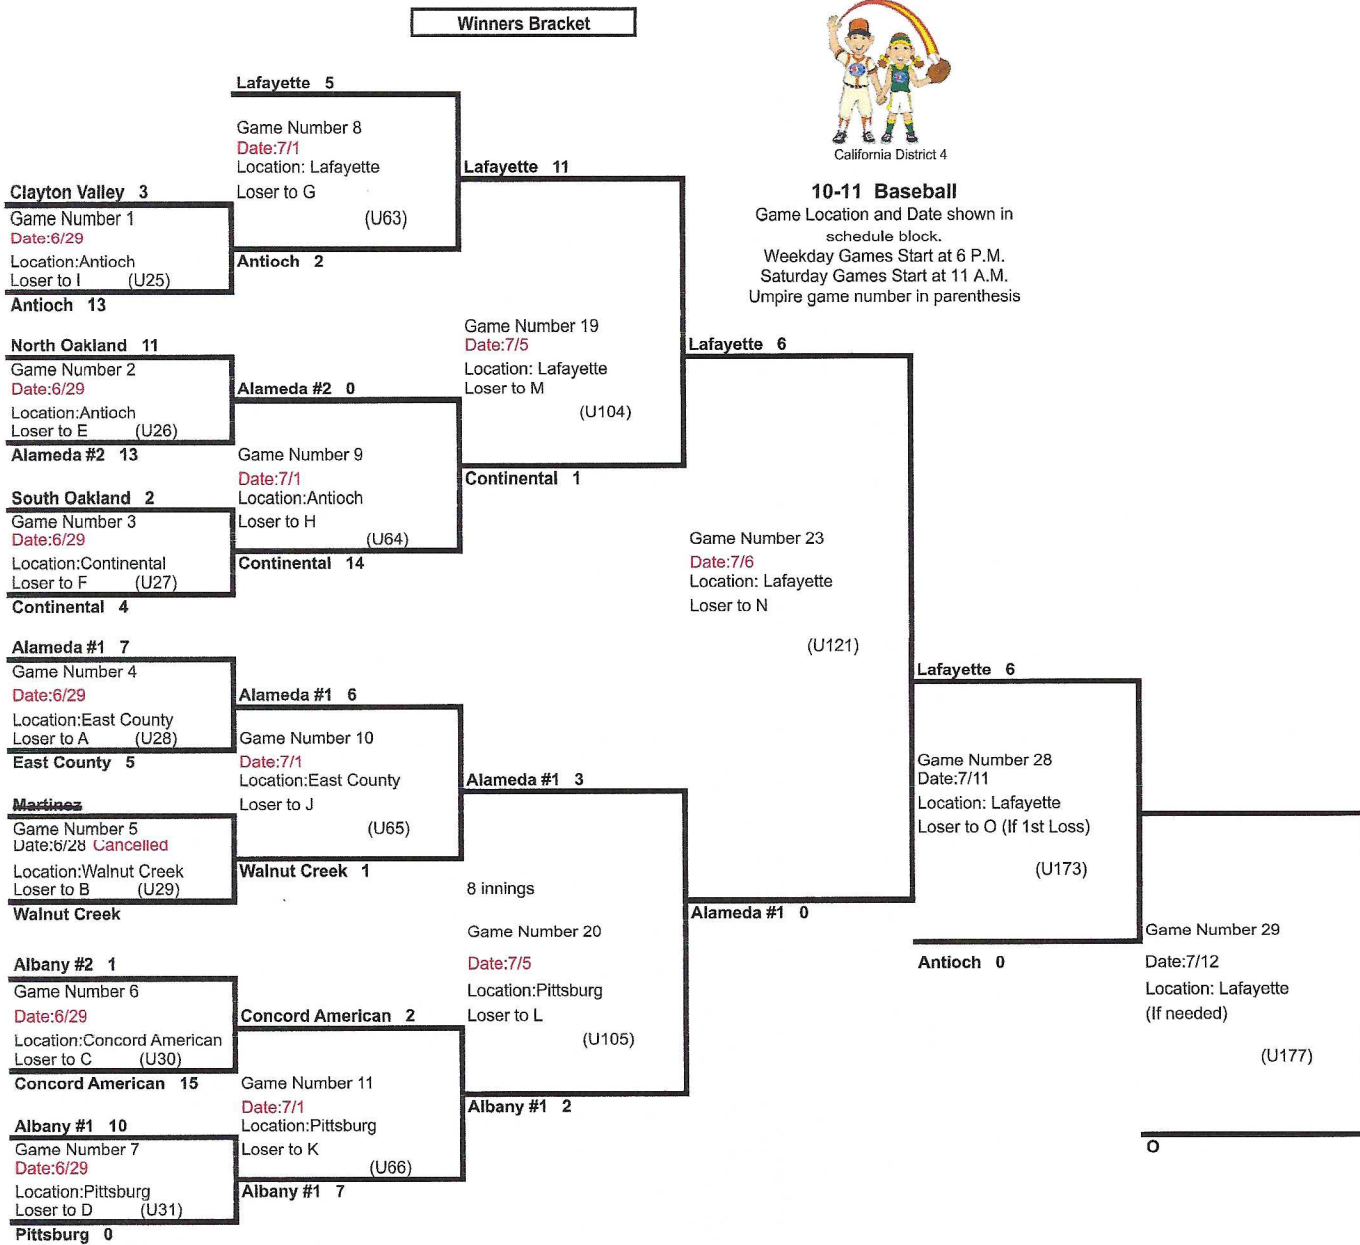

# 2011 California District 4, International Tournament

WWW.LLCAD4.ORG

**10-11 Baseball**  
Game Location and Date shown in schedule block.  
Weekday Games Start at 6 P.M.  
Saturday Games Start at 11 A.M.  
Umpire game number in parenthesis

**Lafayette  
District  
Champion**