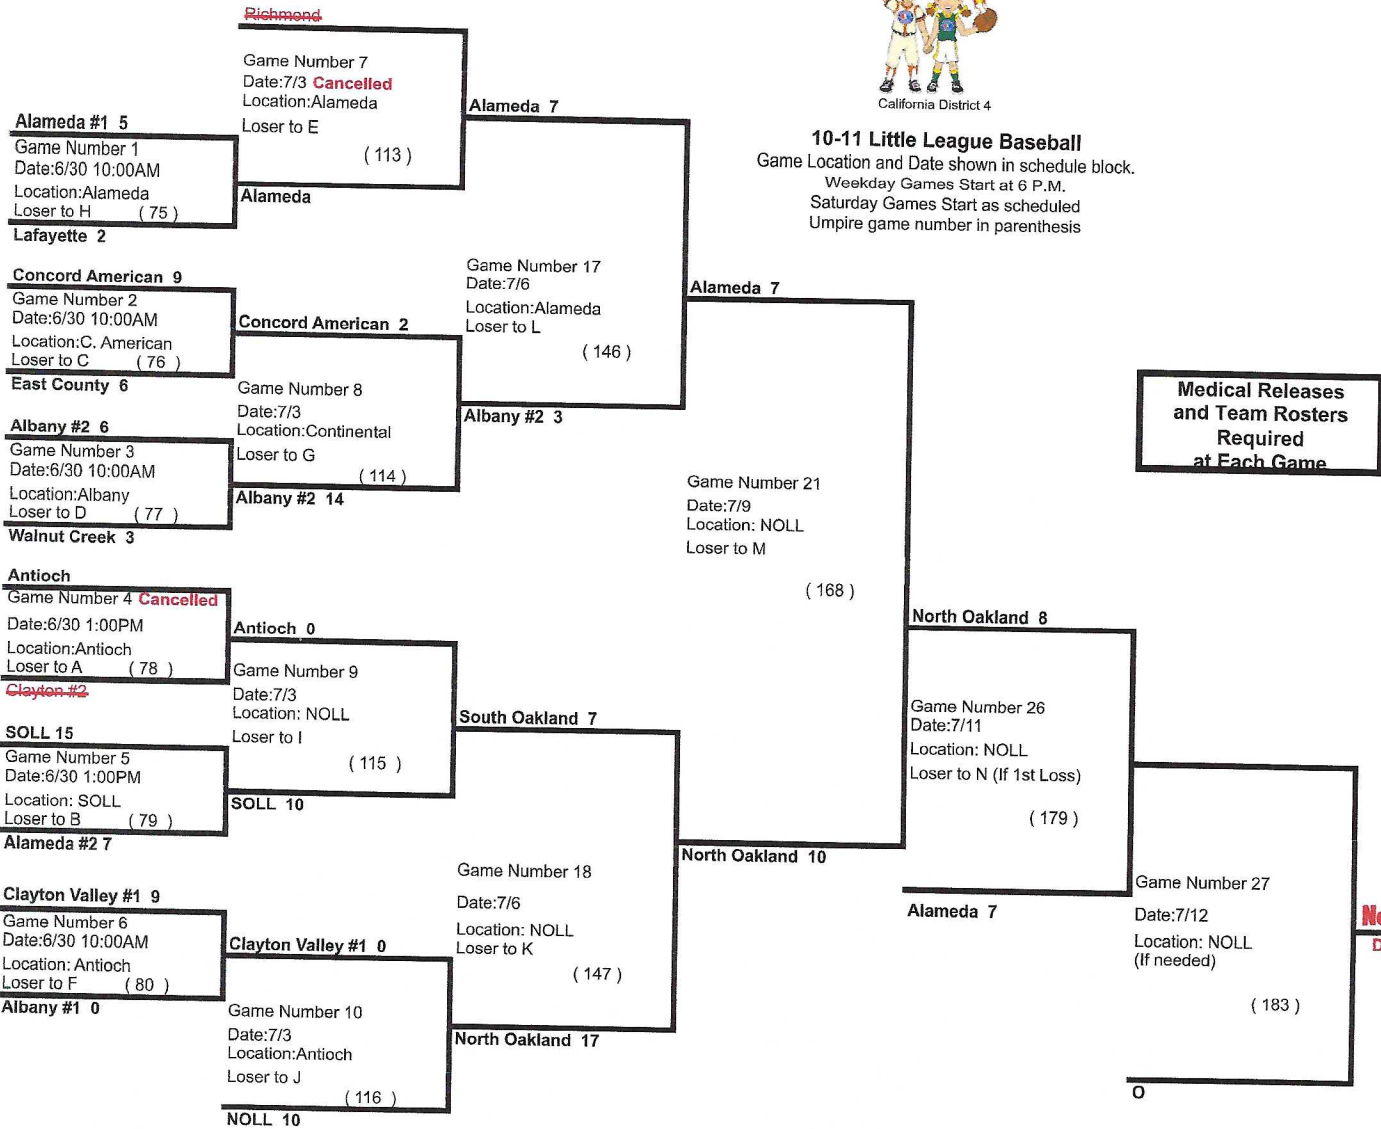

2012 California District 4, International Tournament

www.llcad4.org

10-11 Little League Baseball
Game Location and Date shown in schedule block.
Weekday Games Start at 6 P.M.
Saturday Games Start as scheduled
Umpire game number in parenthesis

Winners Bracket

Report results to scores@llcad4.org