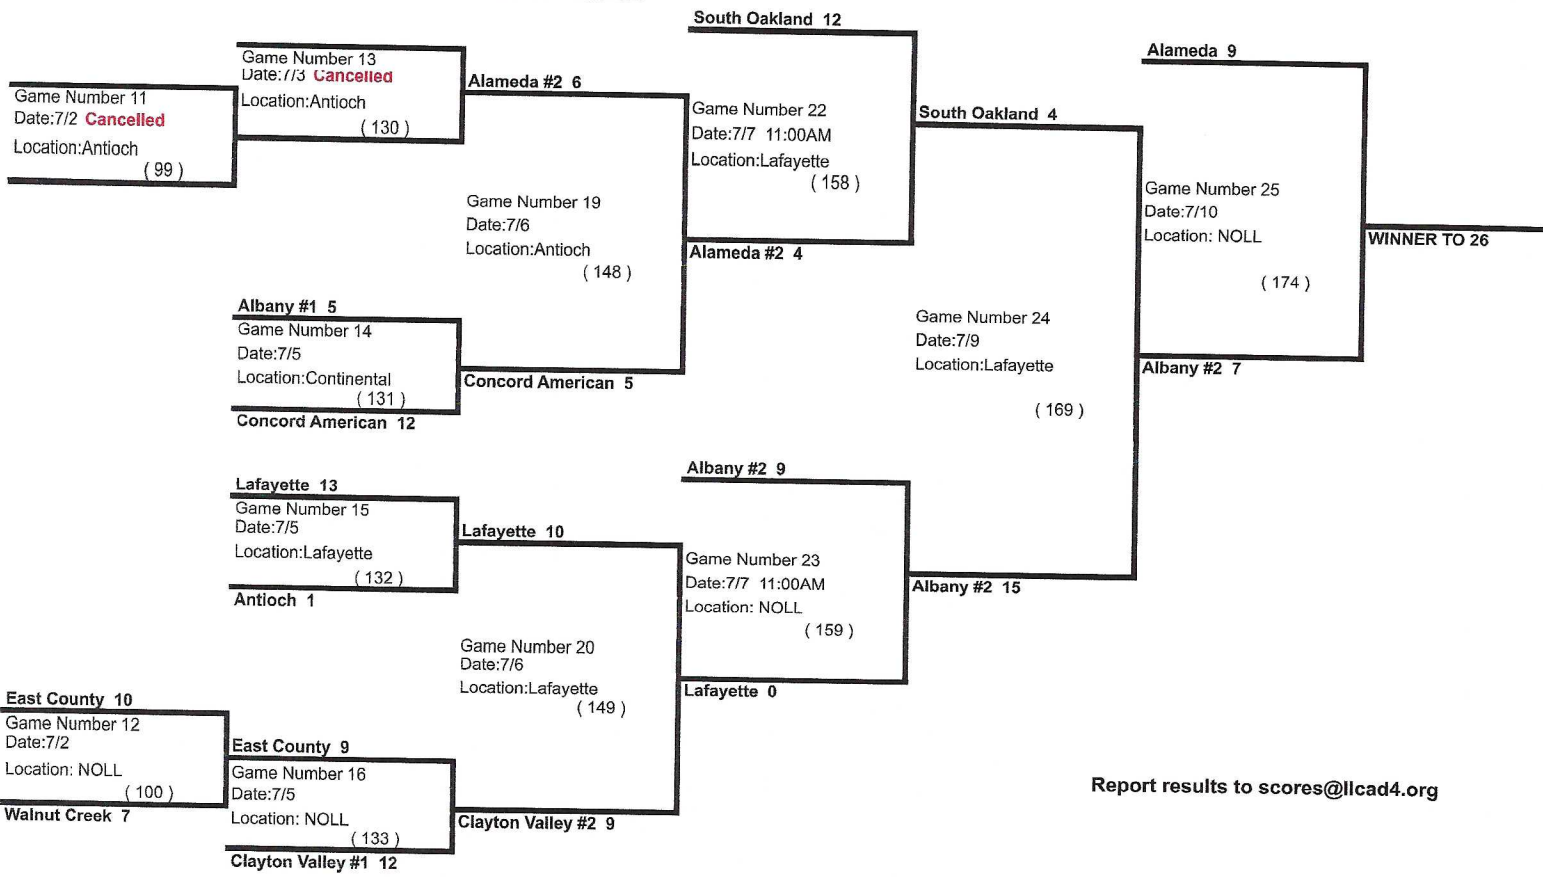

2012 California District 4, International Tournament

www.llcad4.org

Elimination Bracket

Report results to scores@llcad4.org

**Medical Releases
and Team Rosters
Required
at Each Game**