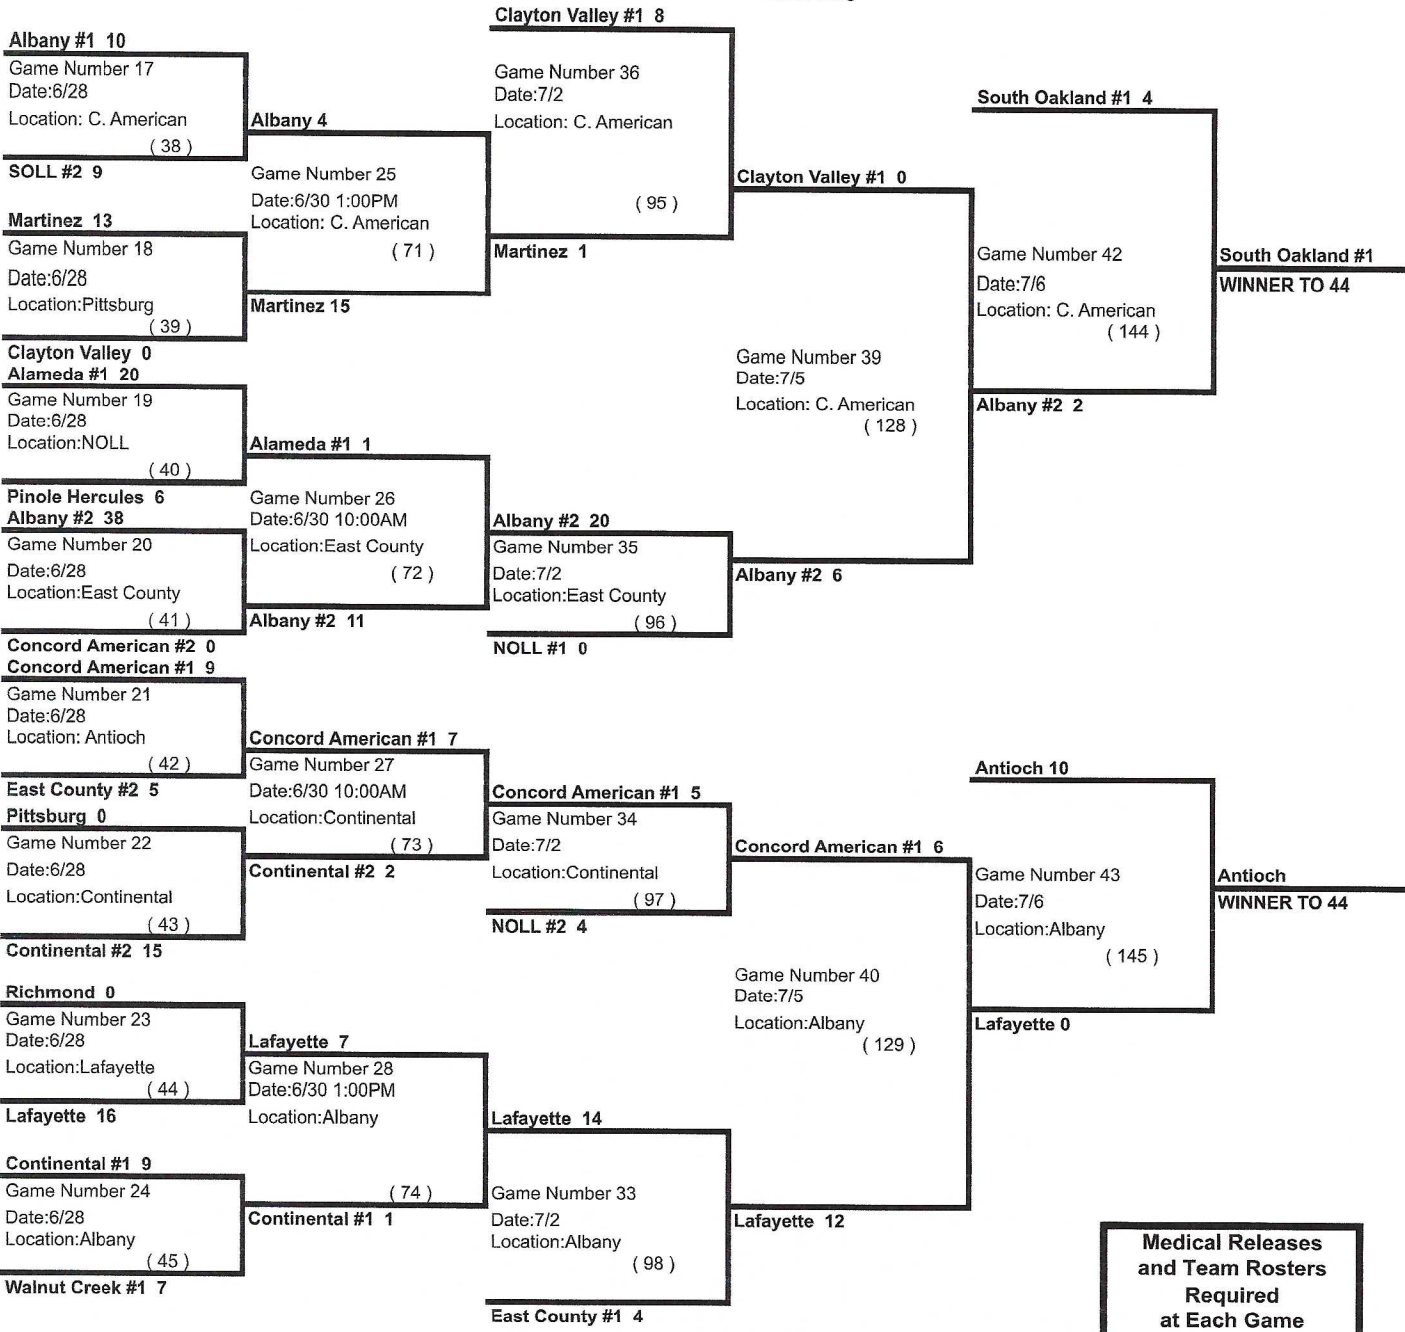

Elimination Bracket

2012 California District 4, International Tournament

www.lcad4.org

**Medical Releases
and Team Rosters
Required
at Each Game**

Report results to scores@lcad4.org