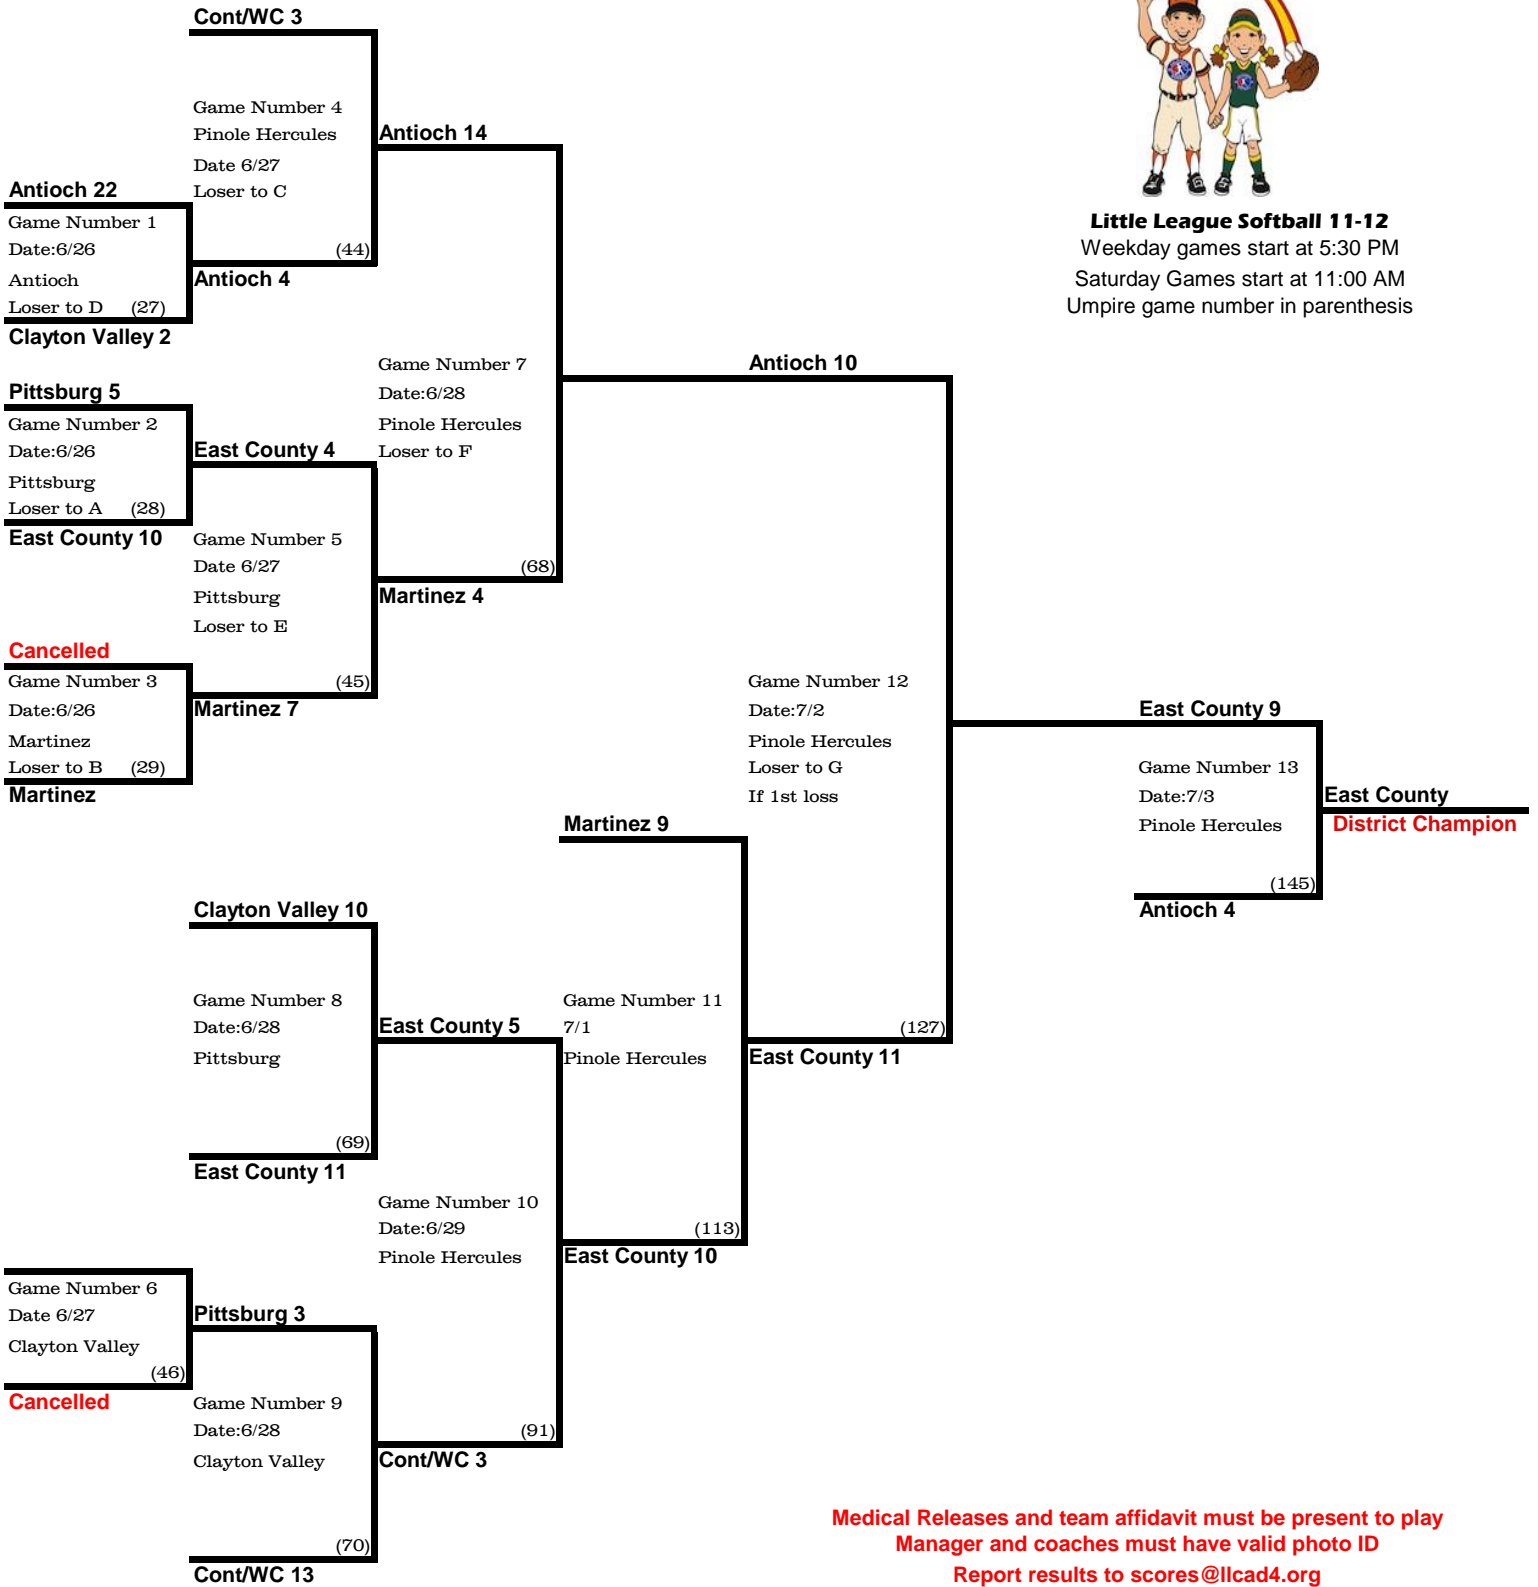

California District 4 International Tournament

Little League Softball 11-12
 Weekday games start at 5:30 PM
 Saturday Games start at 11:00 AM
 Umpire game number in parenthesis

Medical Releases and team affidavit must be present to play
Manager and coaches must have valid photo ID
Report results to scores@llcad4.org