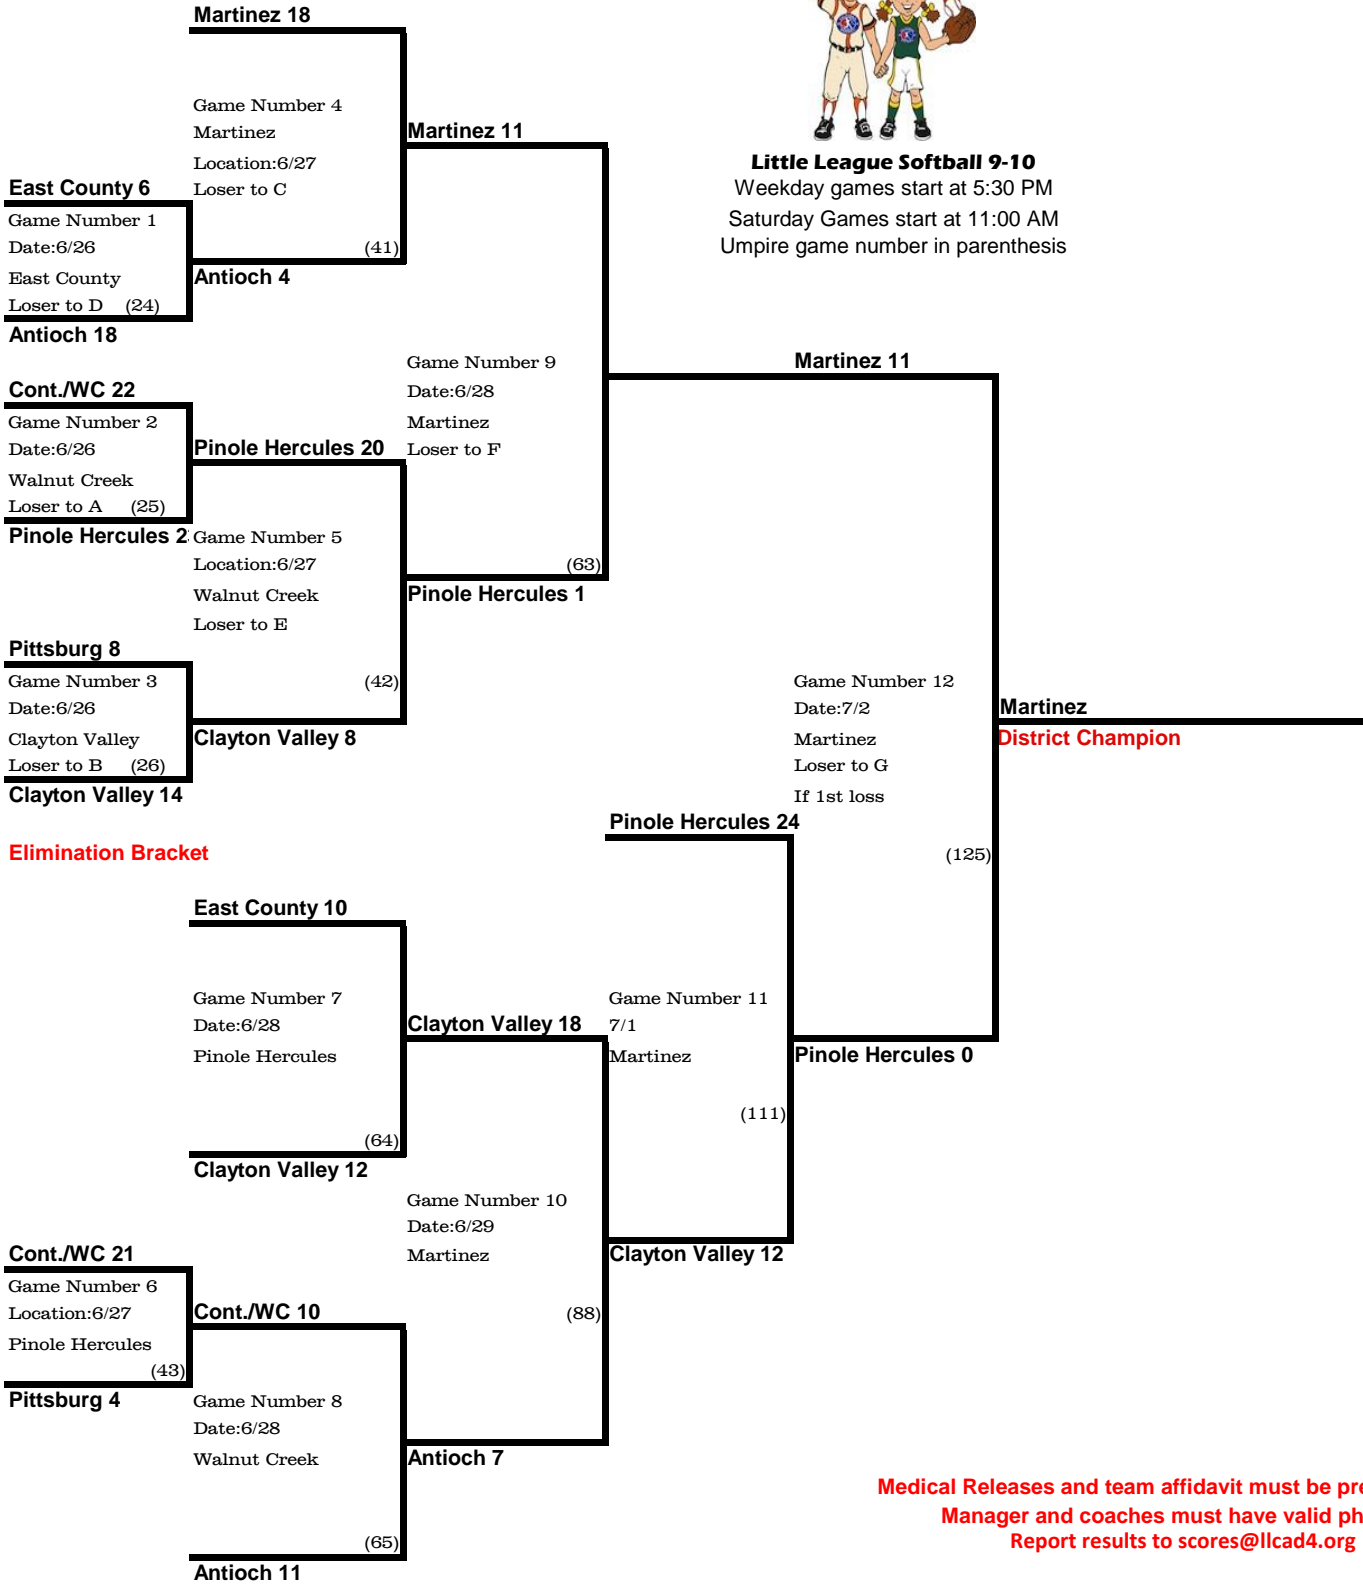

California District 4 International Tournament

Winners Bracket

Little League Softball 9-10
 Weekday games start at 5:30 PM
 Saturday Games start at 11:00 AM
 Umpire game number in parenthesis

Elimination Bracket