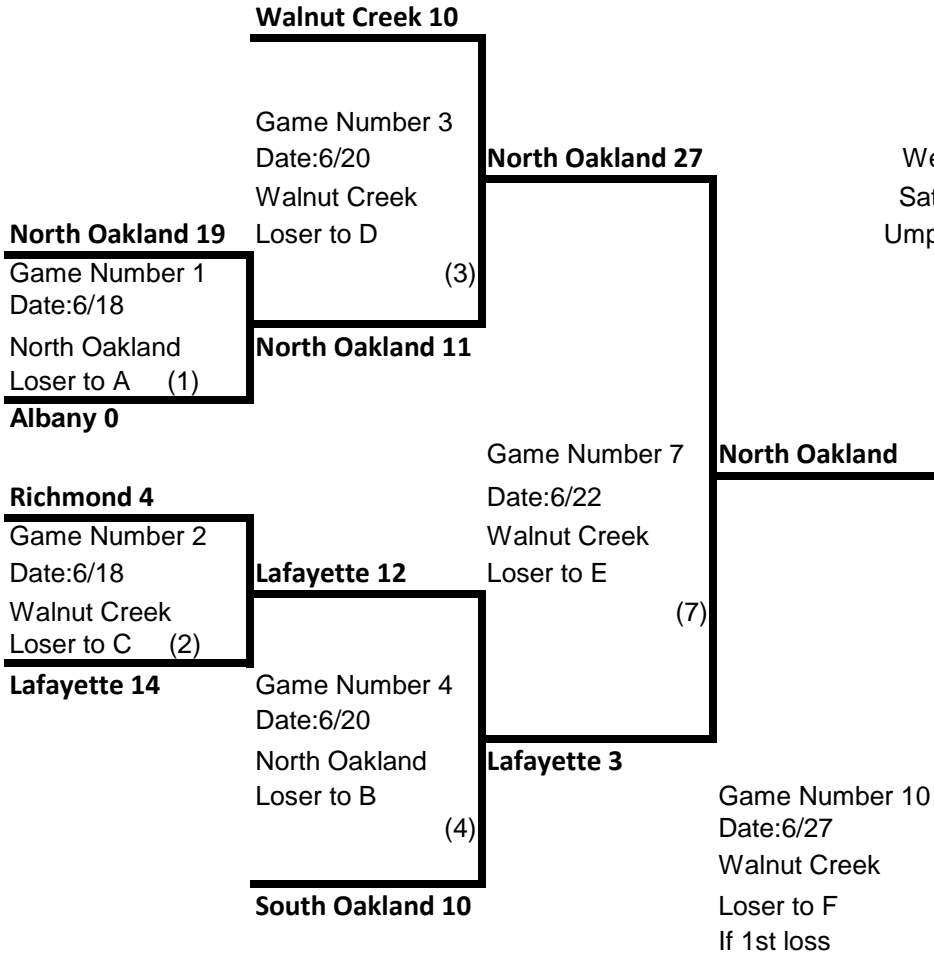

California District 4 International Tournament

Little League Baseball 50/70
 Weekday games start at 5:30 PM
 Saturday Games start at 11:00AM
 Umpire game number in parenthesis

Winners Bracket

Elimination Bracket