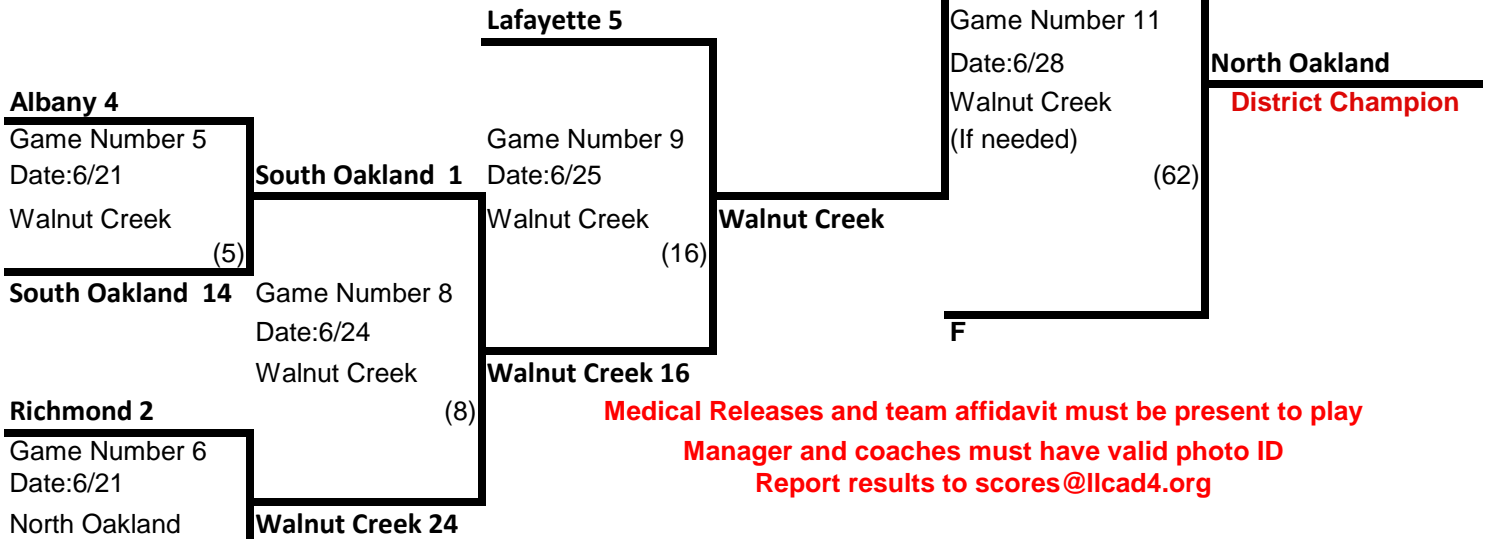

California District 4 International Tournament

Little League Baseball 50/70
 Weekday games start at 5:30 PM
 Saturday Games start at 11:00AM
 Umpire game number in parenthesis

Winners Bracket

Elimination Bracket