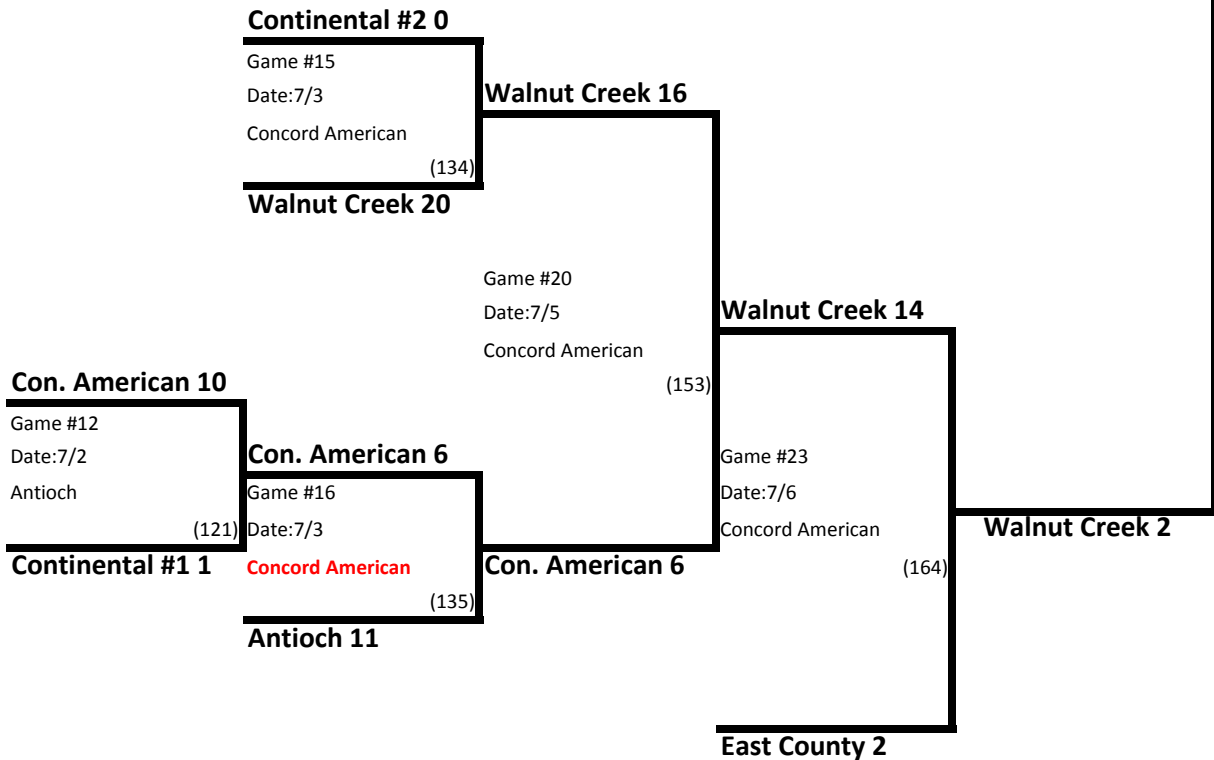

Report results to scores@llcad4.org

Follow the tournament at llcad4.org or on facebook