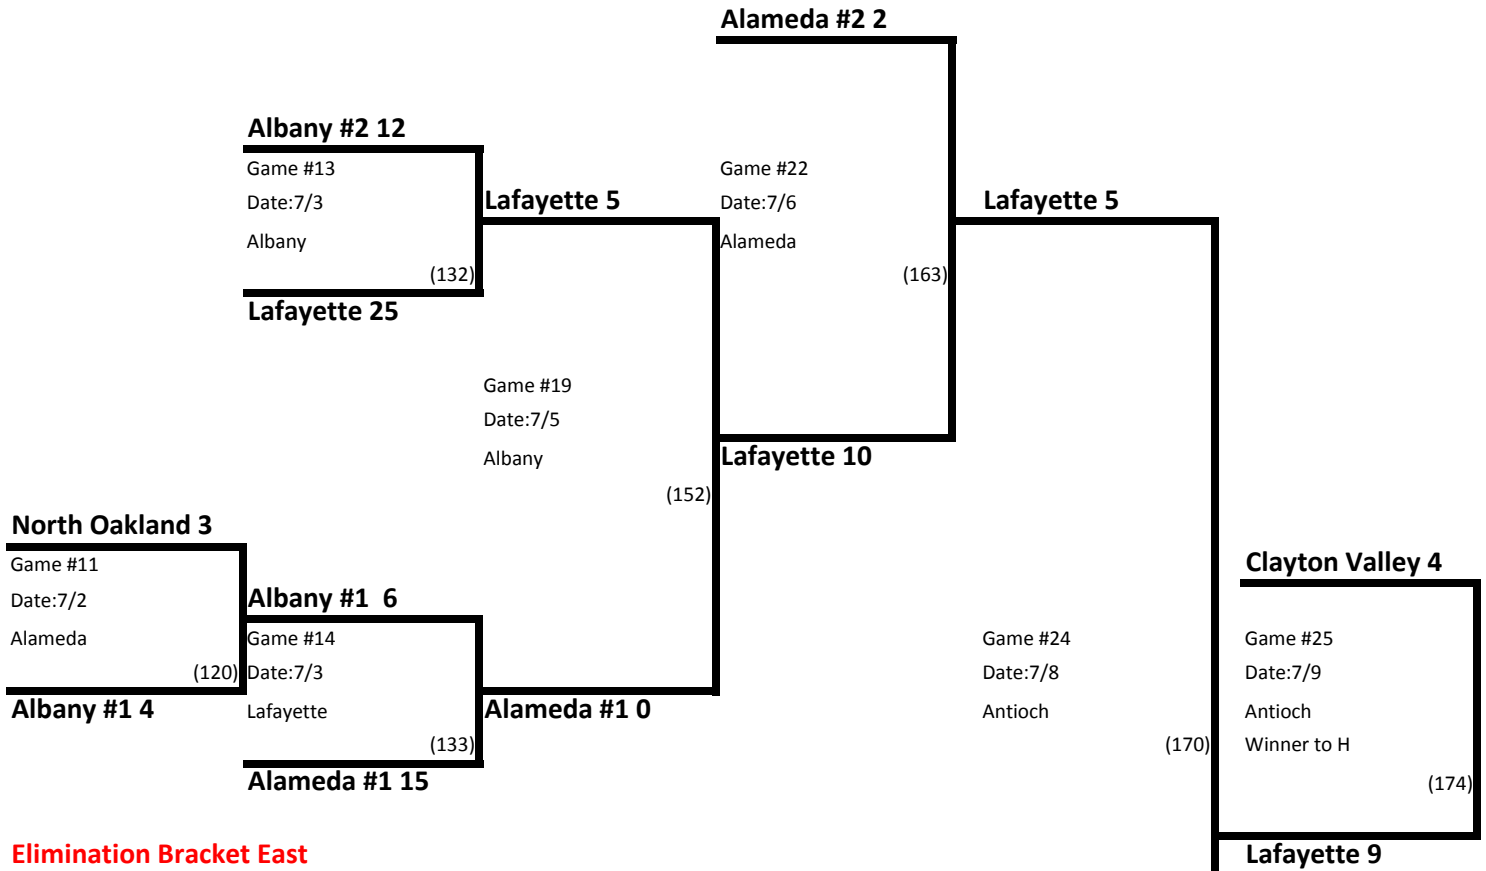

California District 4 International Tournament

Elimination Bracket West

Elimination Bracket East