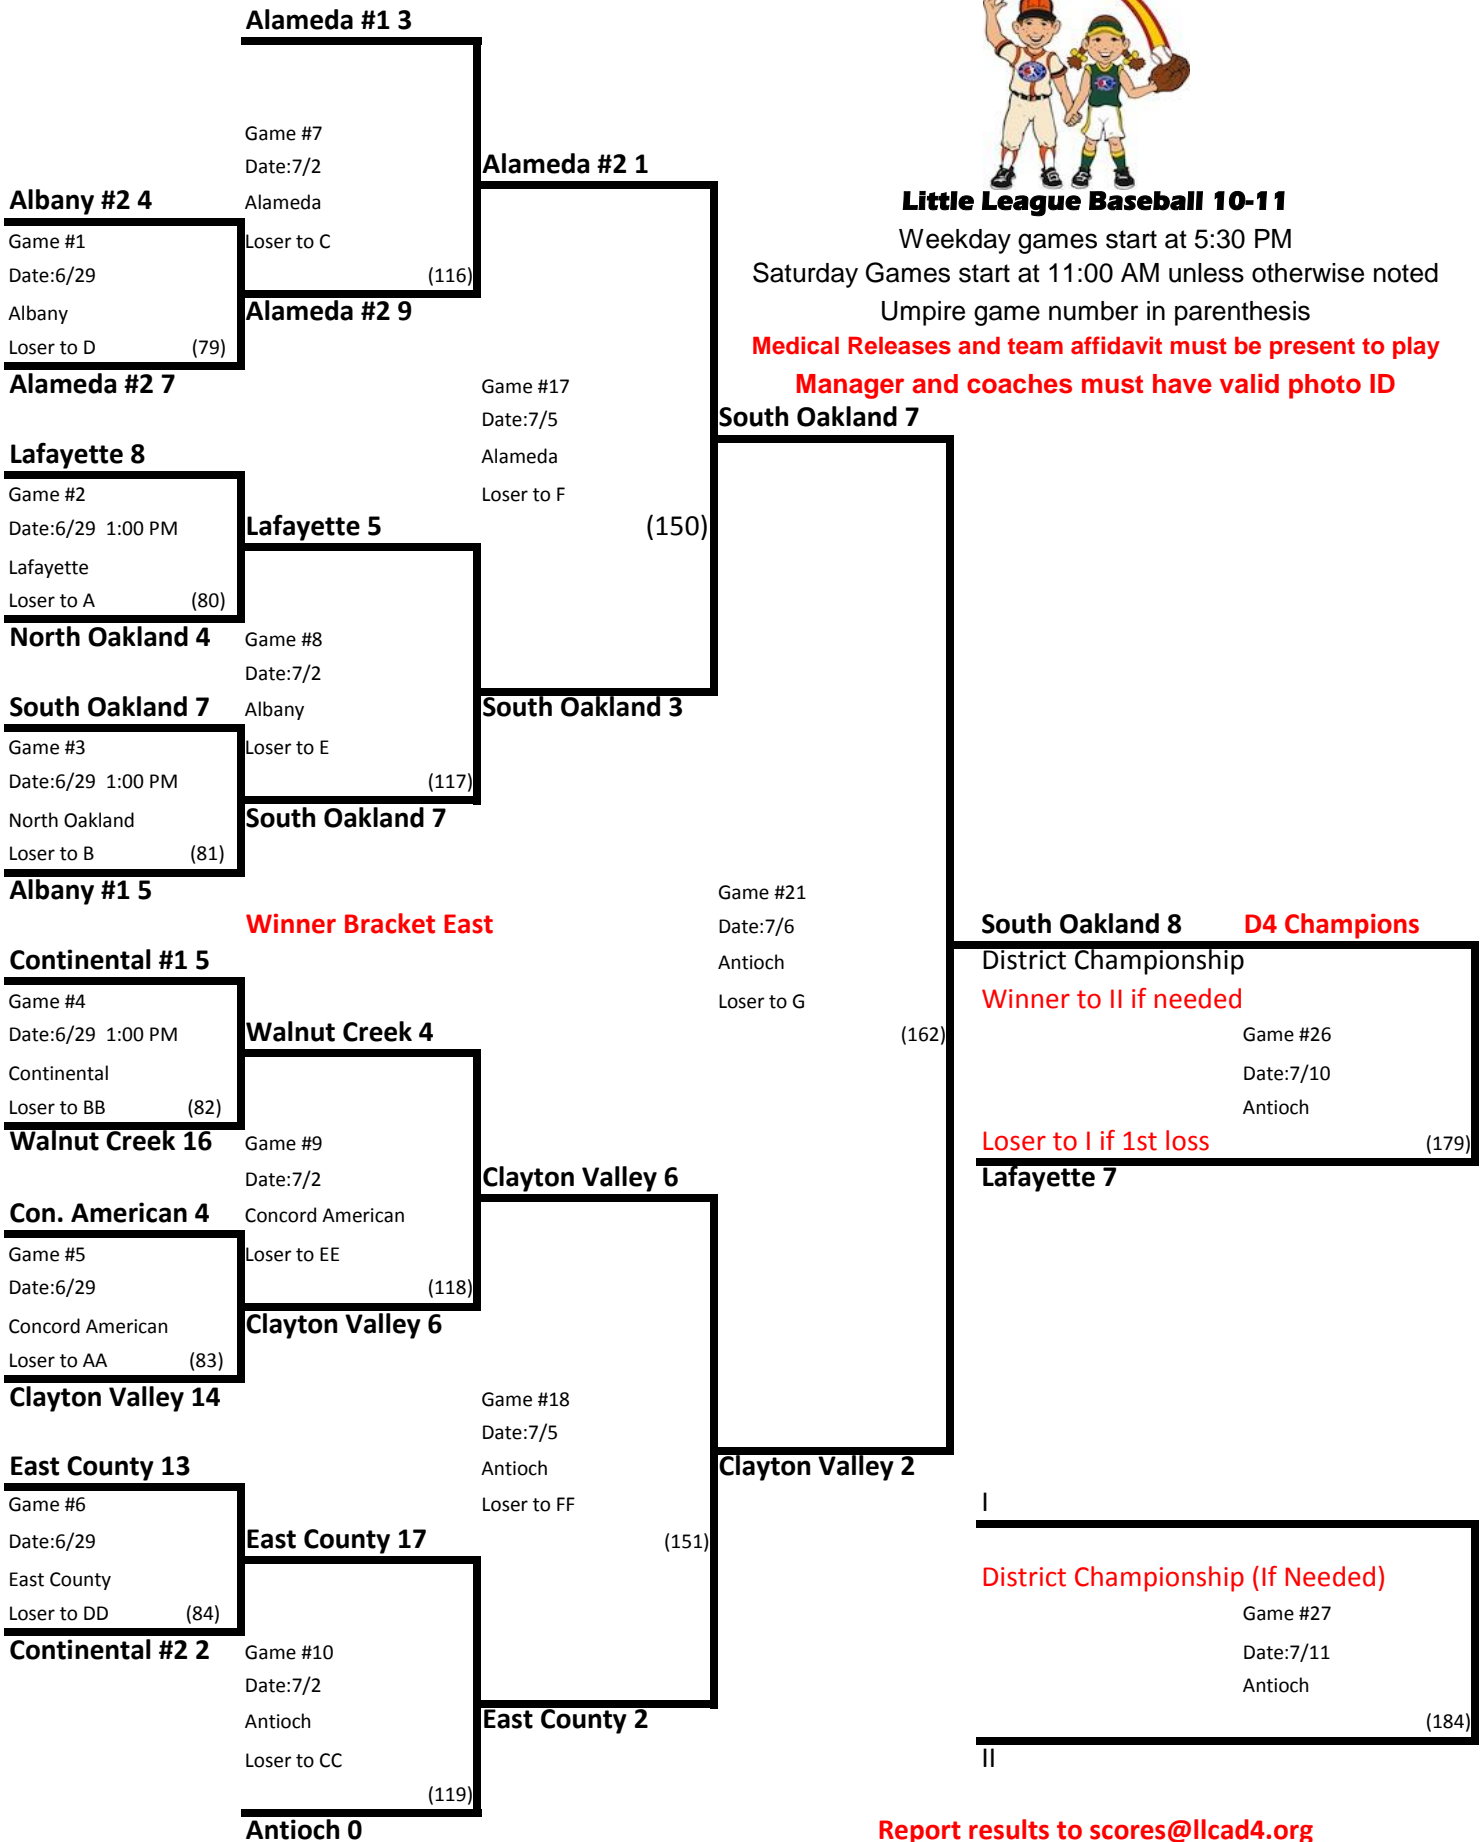

California District 4 International Tournament

Winner Bracket West

Little League Baseball 10-11

Weekday games start at 5:30 PM

Saturday Games start at 11:00 AM unless otherwise noted

Umpire game number in parenthesis

**Medical Releases and team affidavit must be present to play
Manager and coaches must have valid photo ID**

Report results to scores@llcad4.org

Follow the tournament at llcad4.org or on facebook