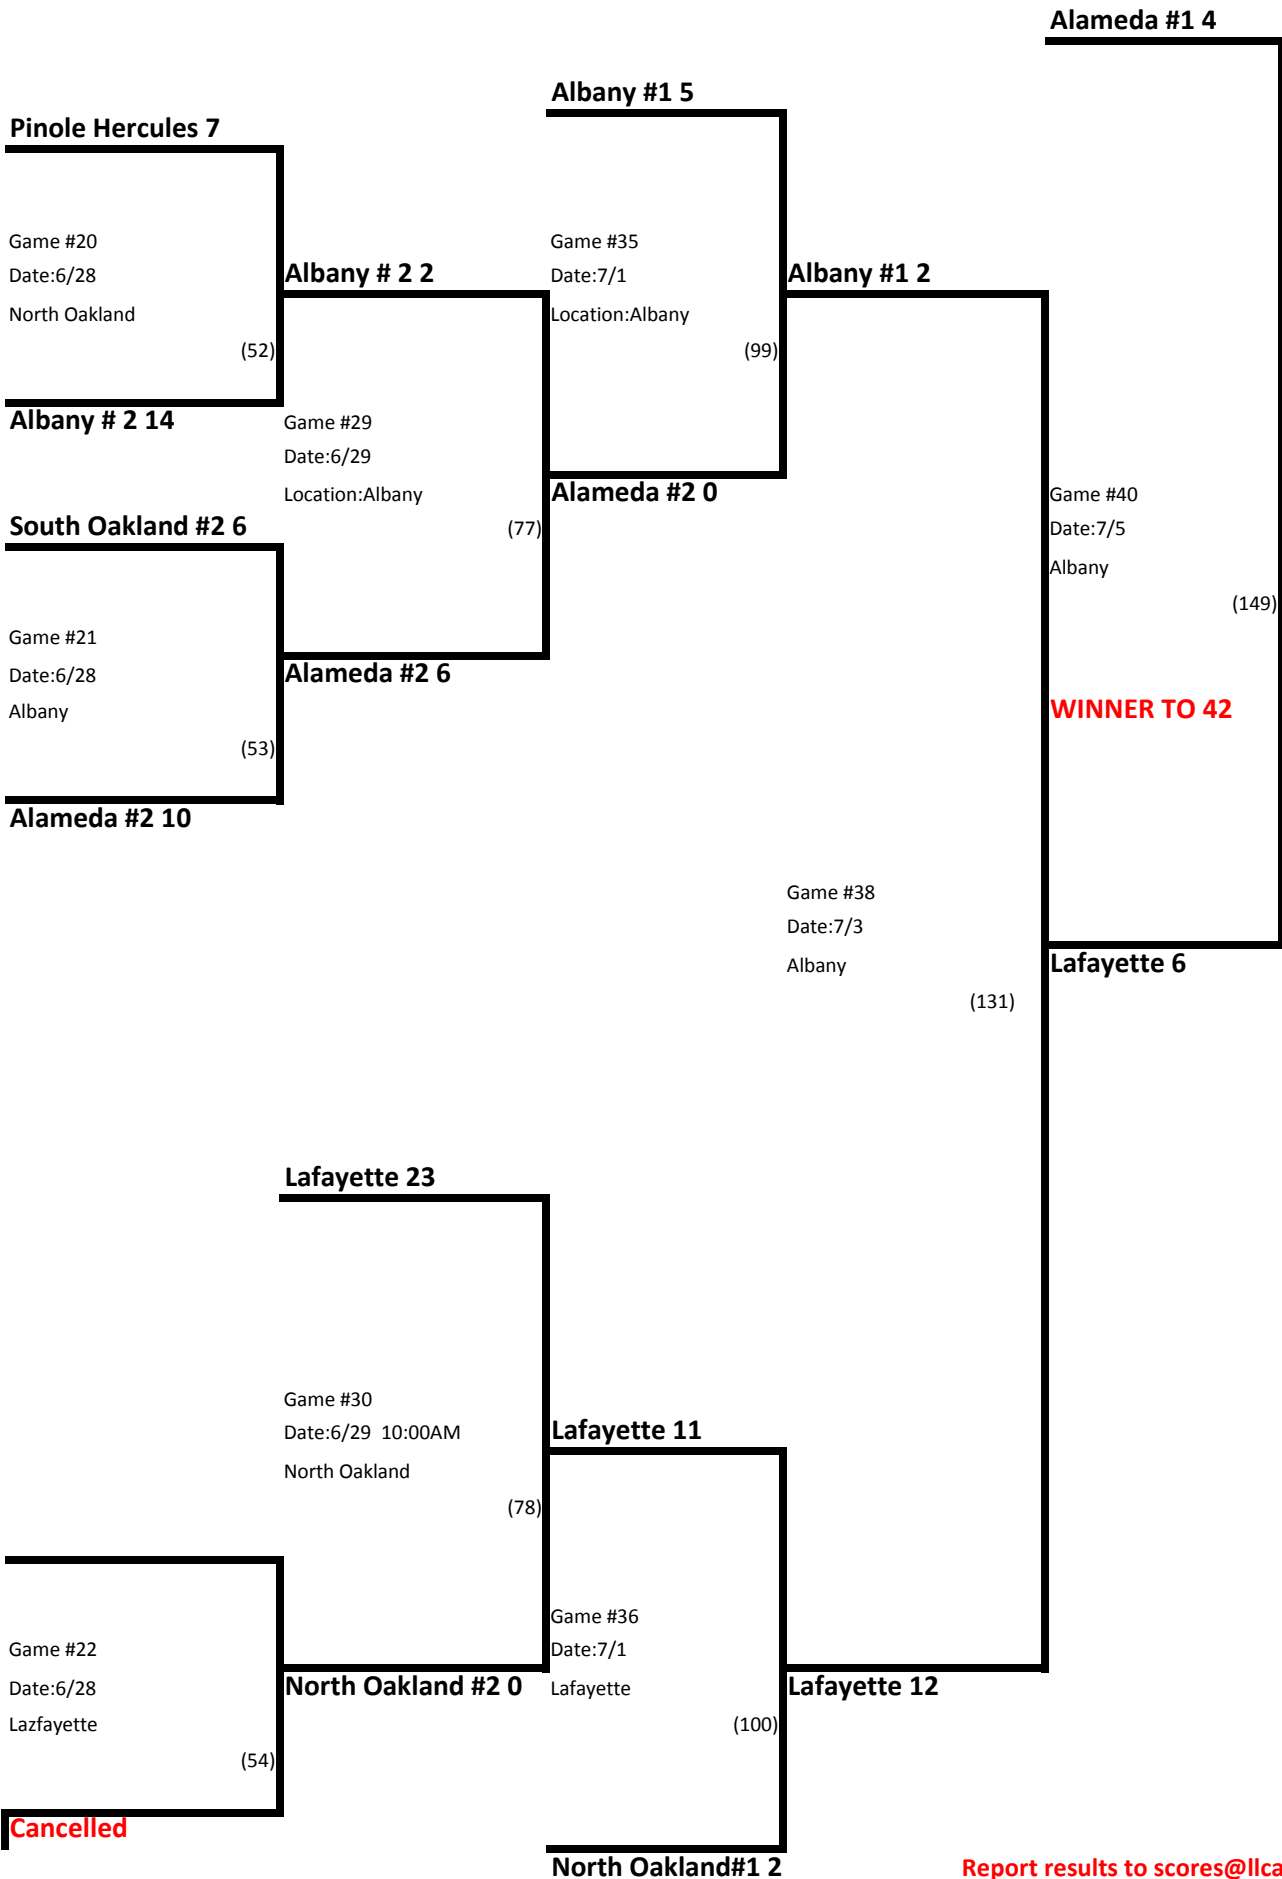

California District 4 International Tournament

West Elimination Bracket

Report results to scores@llcad4.org

Follow the tournaments at llcad4.org or on facebook