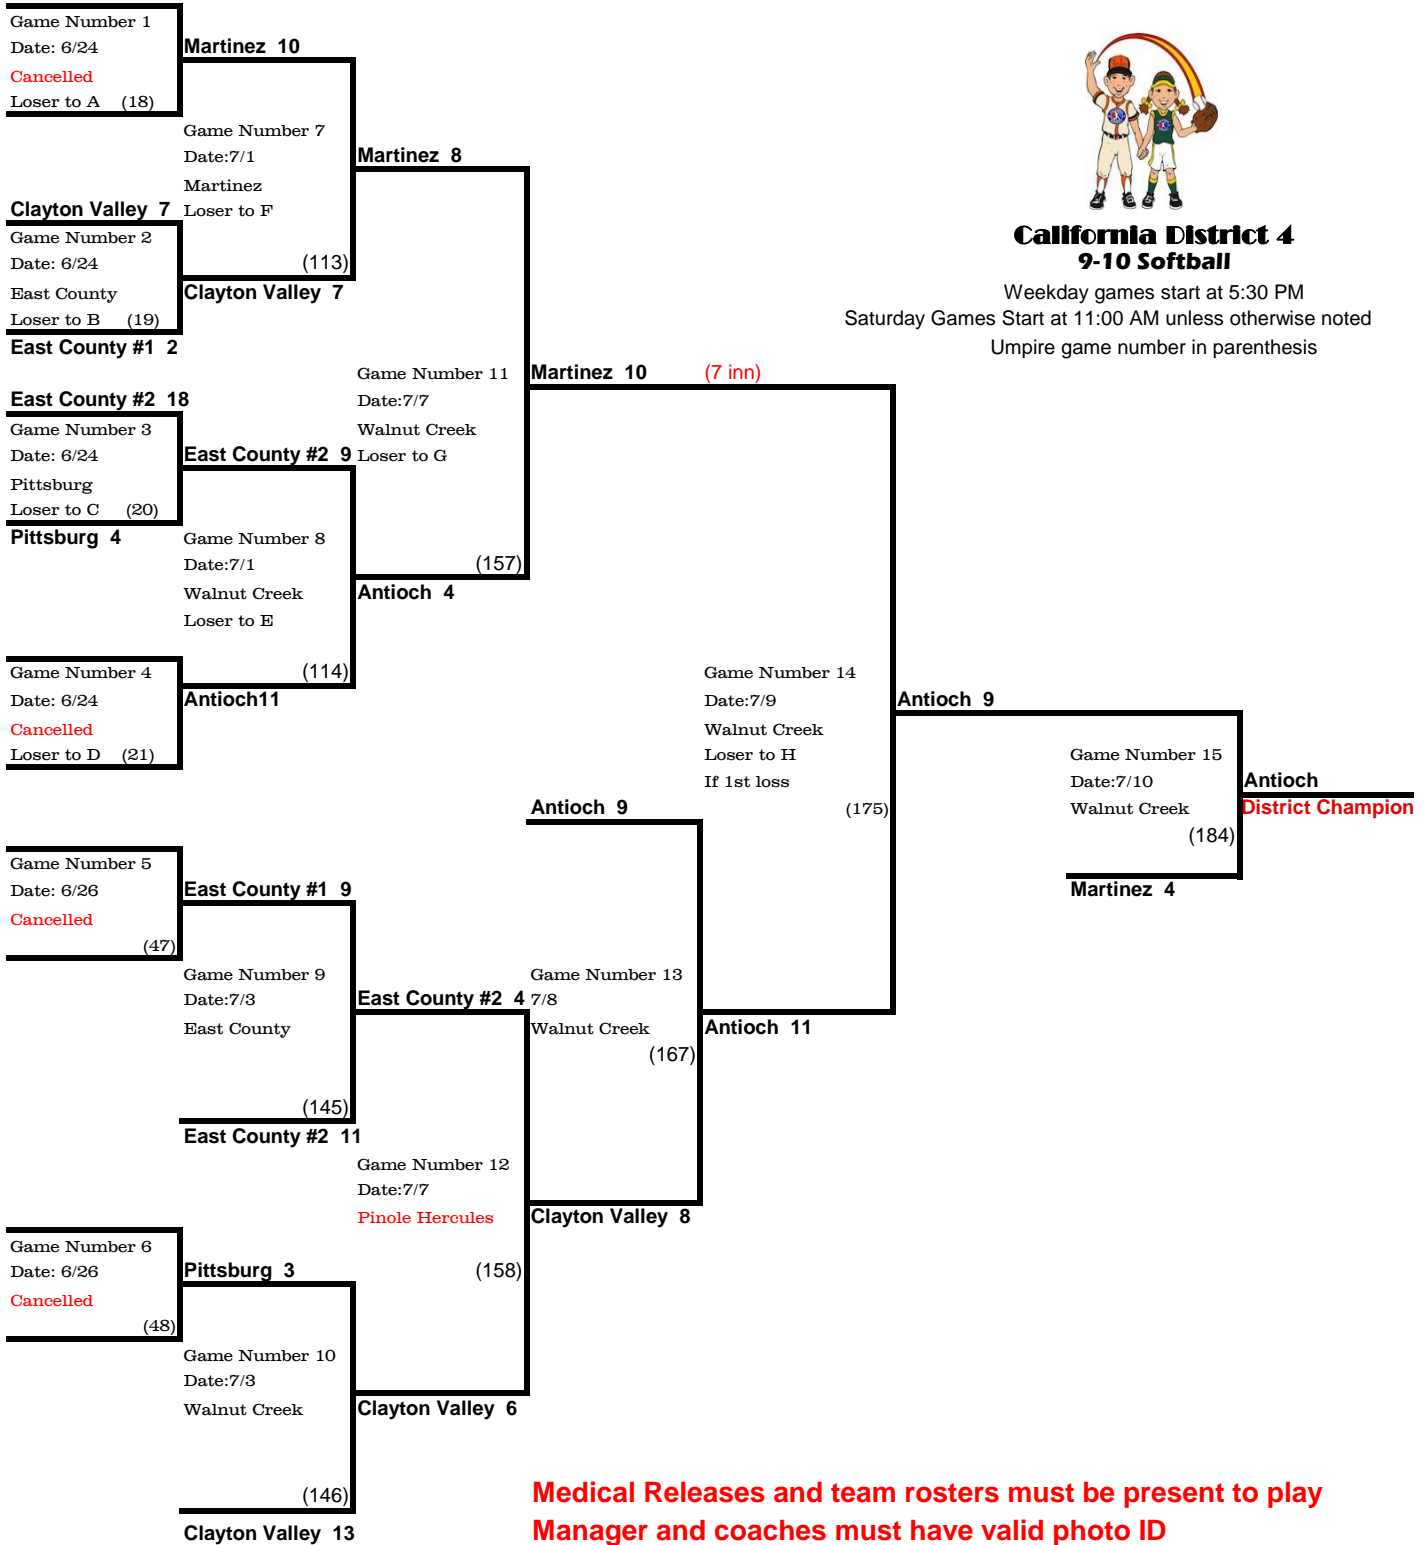

2014 California District 4 International Tournament

California District 4 9-10 Softball

Weekday games start at 5:30 PM
Saturday Games Start at 11:00 AM unless otherwise noted
Umpire game number in parenthesis