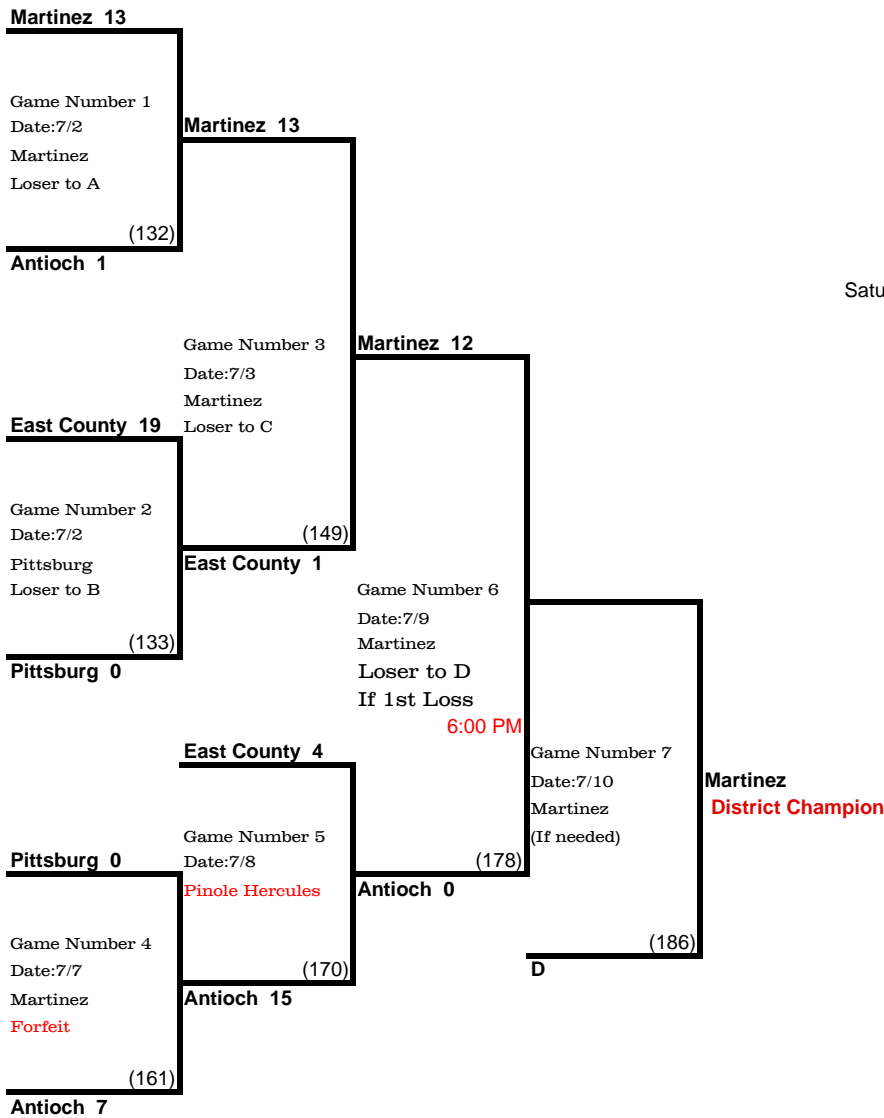

California District 4 International Tournament

California District 4 Senior Softball

Weekday games start at 5:30 PM
Saturday Games Start at 11:00 AM unless otherwise noted
Umpire game number in parenthesis

Medical Releases and team rosters must be present to play
Manager and coaches must have valid photo ID
Report results to scores@llcad4.org
Look for results at www.facebook.com/california.district.4
Updated brackets at www.llcad4.org