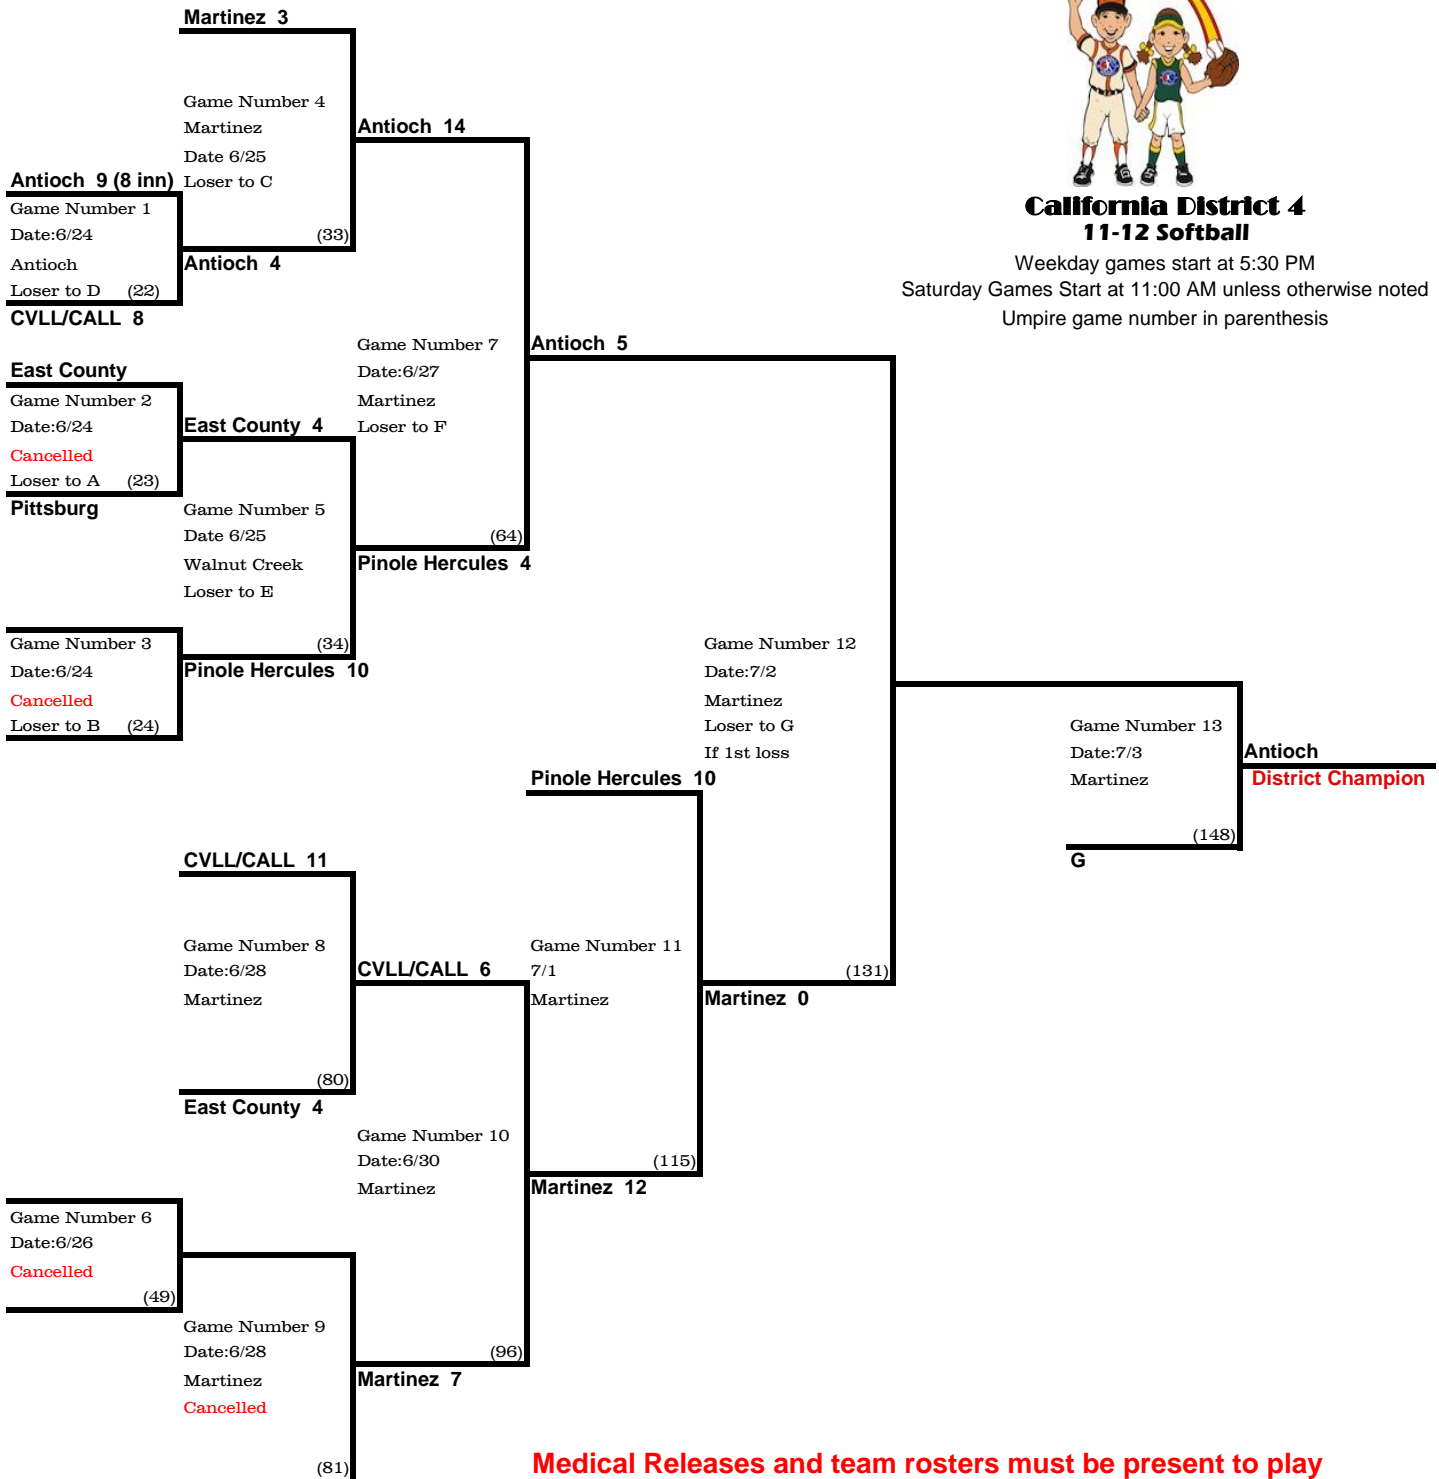

California District 4 International Tournament

California District 4 11-12 Softball

Weekday games start at 5:30 PM
Saturday Games Start at 11:00 AM unless otherwise noted
Umpire game number in parenthesis

**Medical Releases and team rosters must be present to play
Manager and coaches must have valid photo ID
Report results to scores@l1cad4.org
Look for results at www.facebook.com/california.district.4
Updated brackets at www.l1cad4.org**