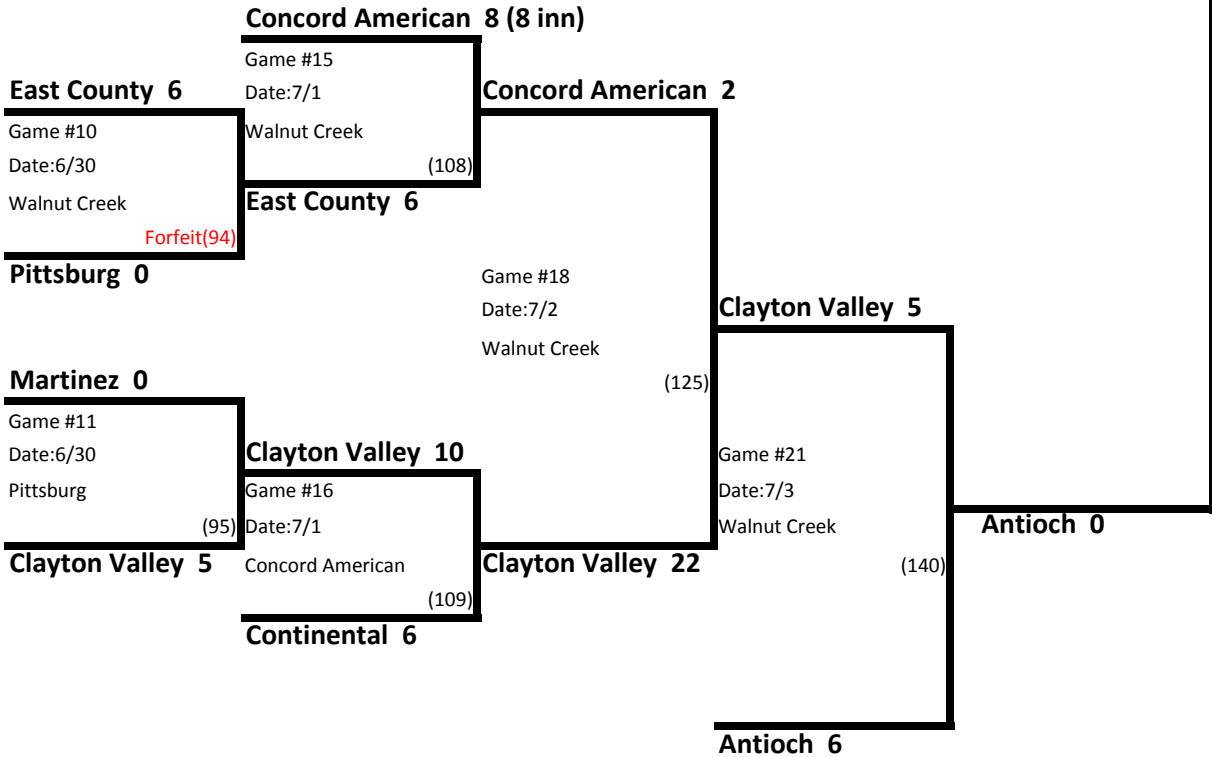

Medical Releases and team rosters must be present to play
Manager and coaches must have valid photo ID
Report results to scores@lccad4.org
Look for results at www.facebook.com/california.district.4
Updated brackets at www.lccad4.org