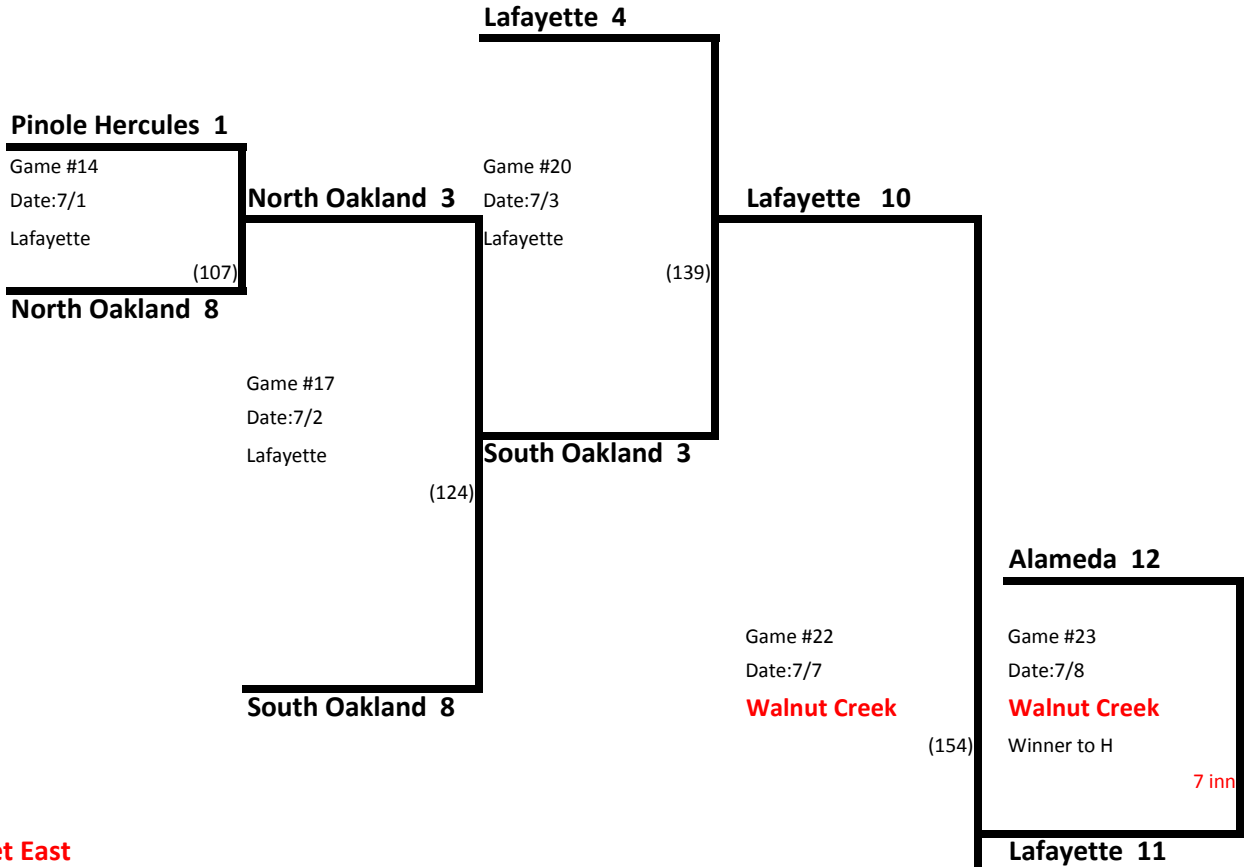

2014 California District 4 International Tournament

Elimination Bracket West

Elimination Bracket East