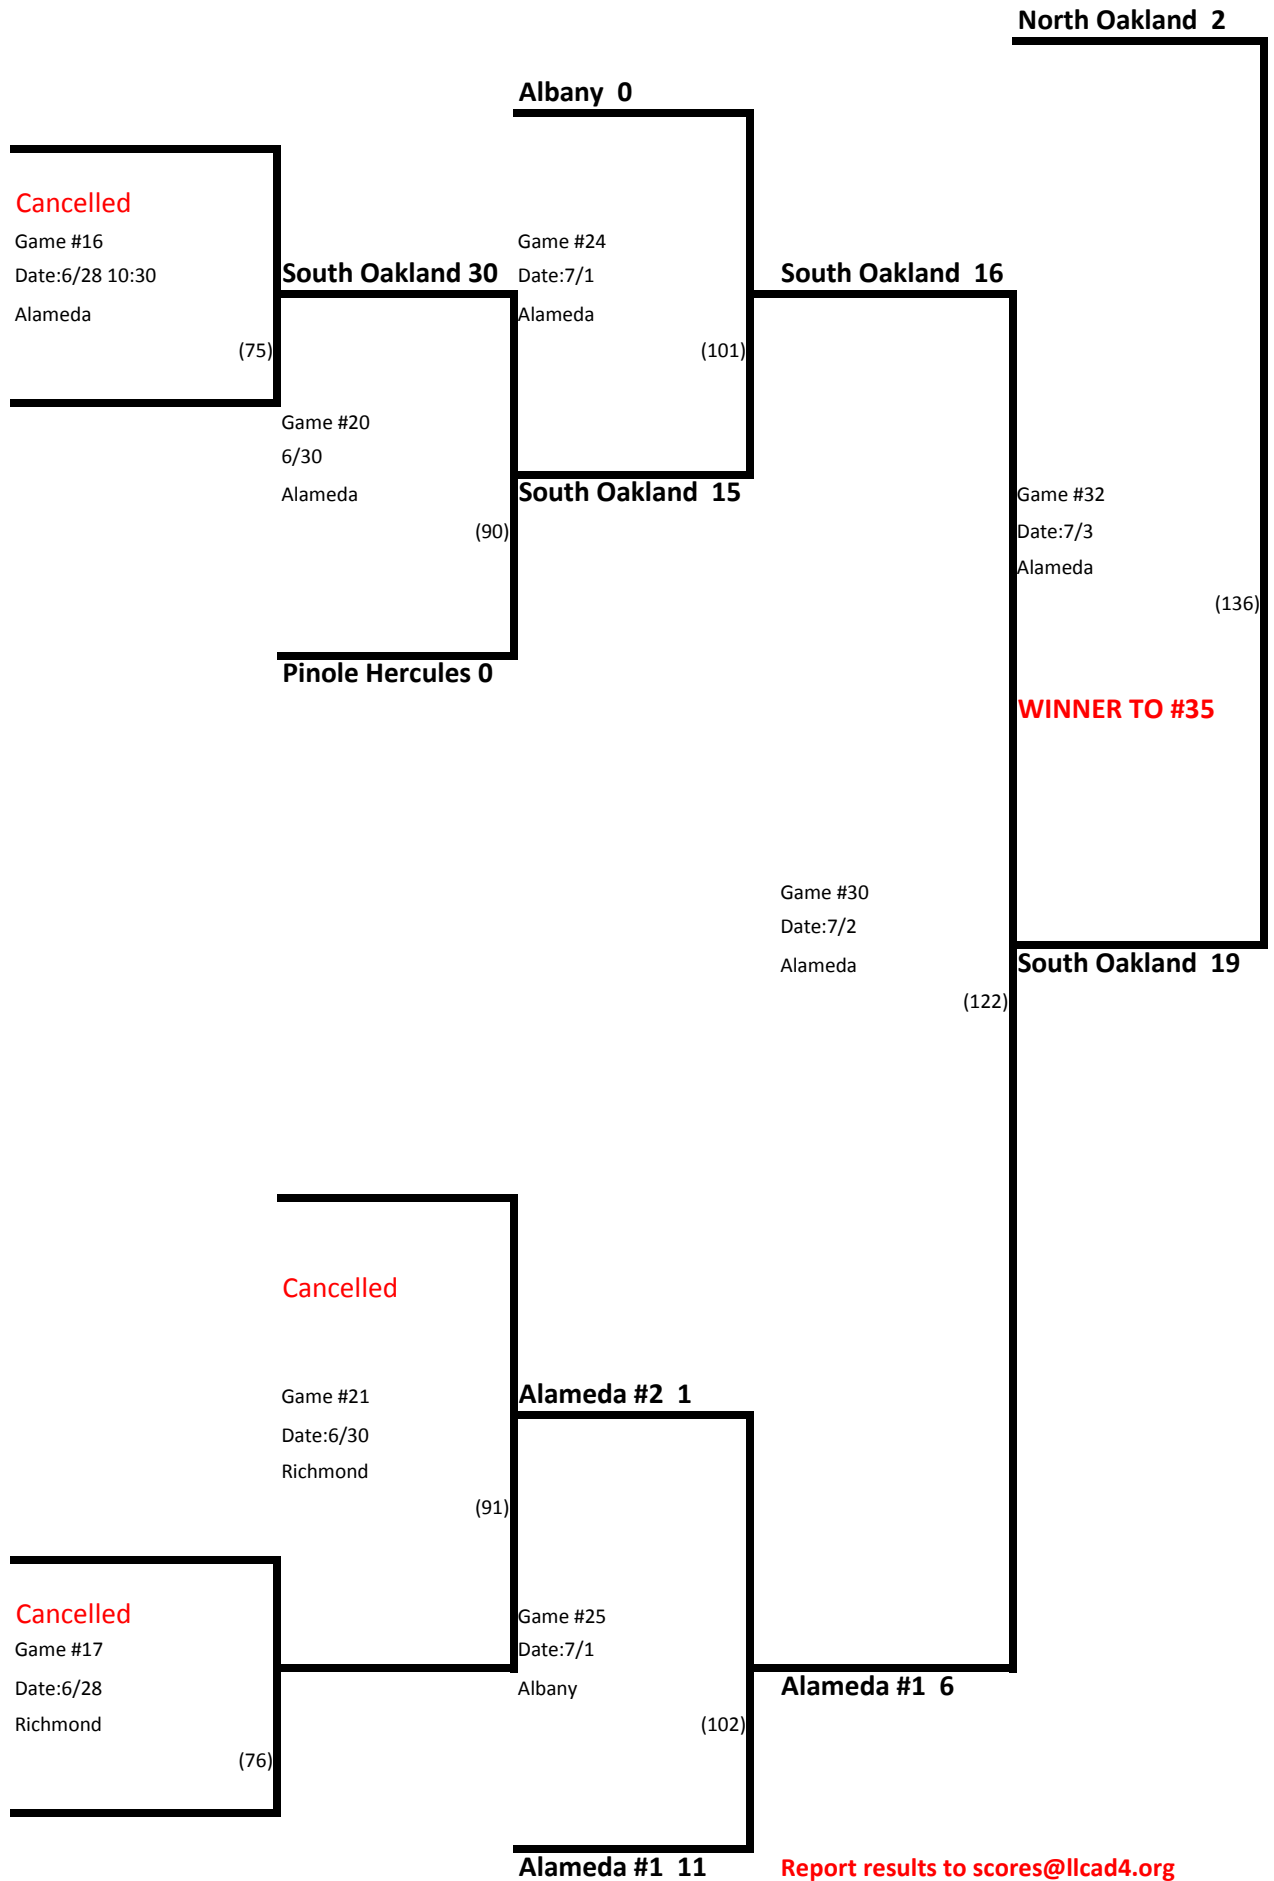

California District 4 International Tournament

West Elimination Bracket