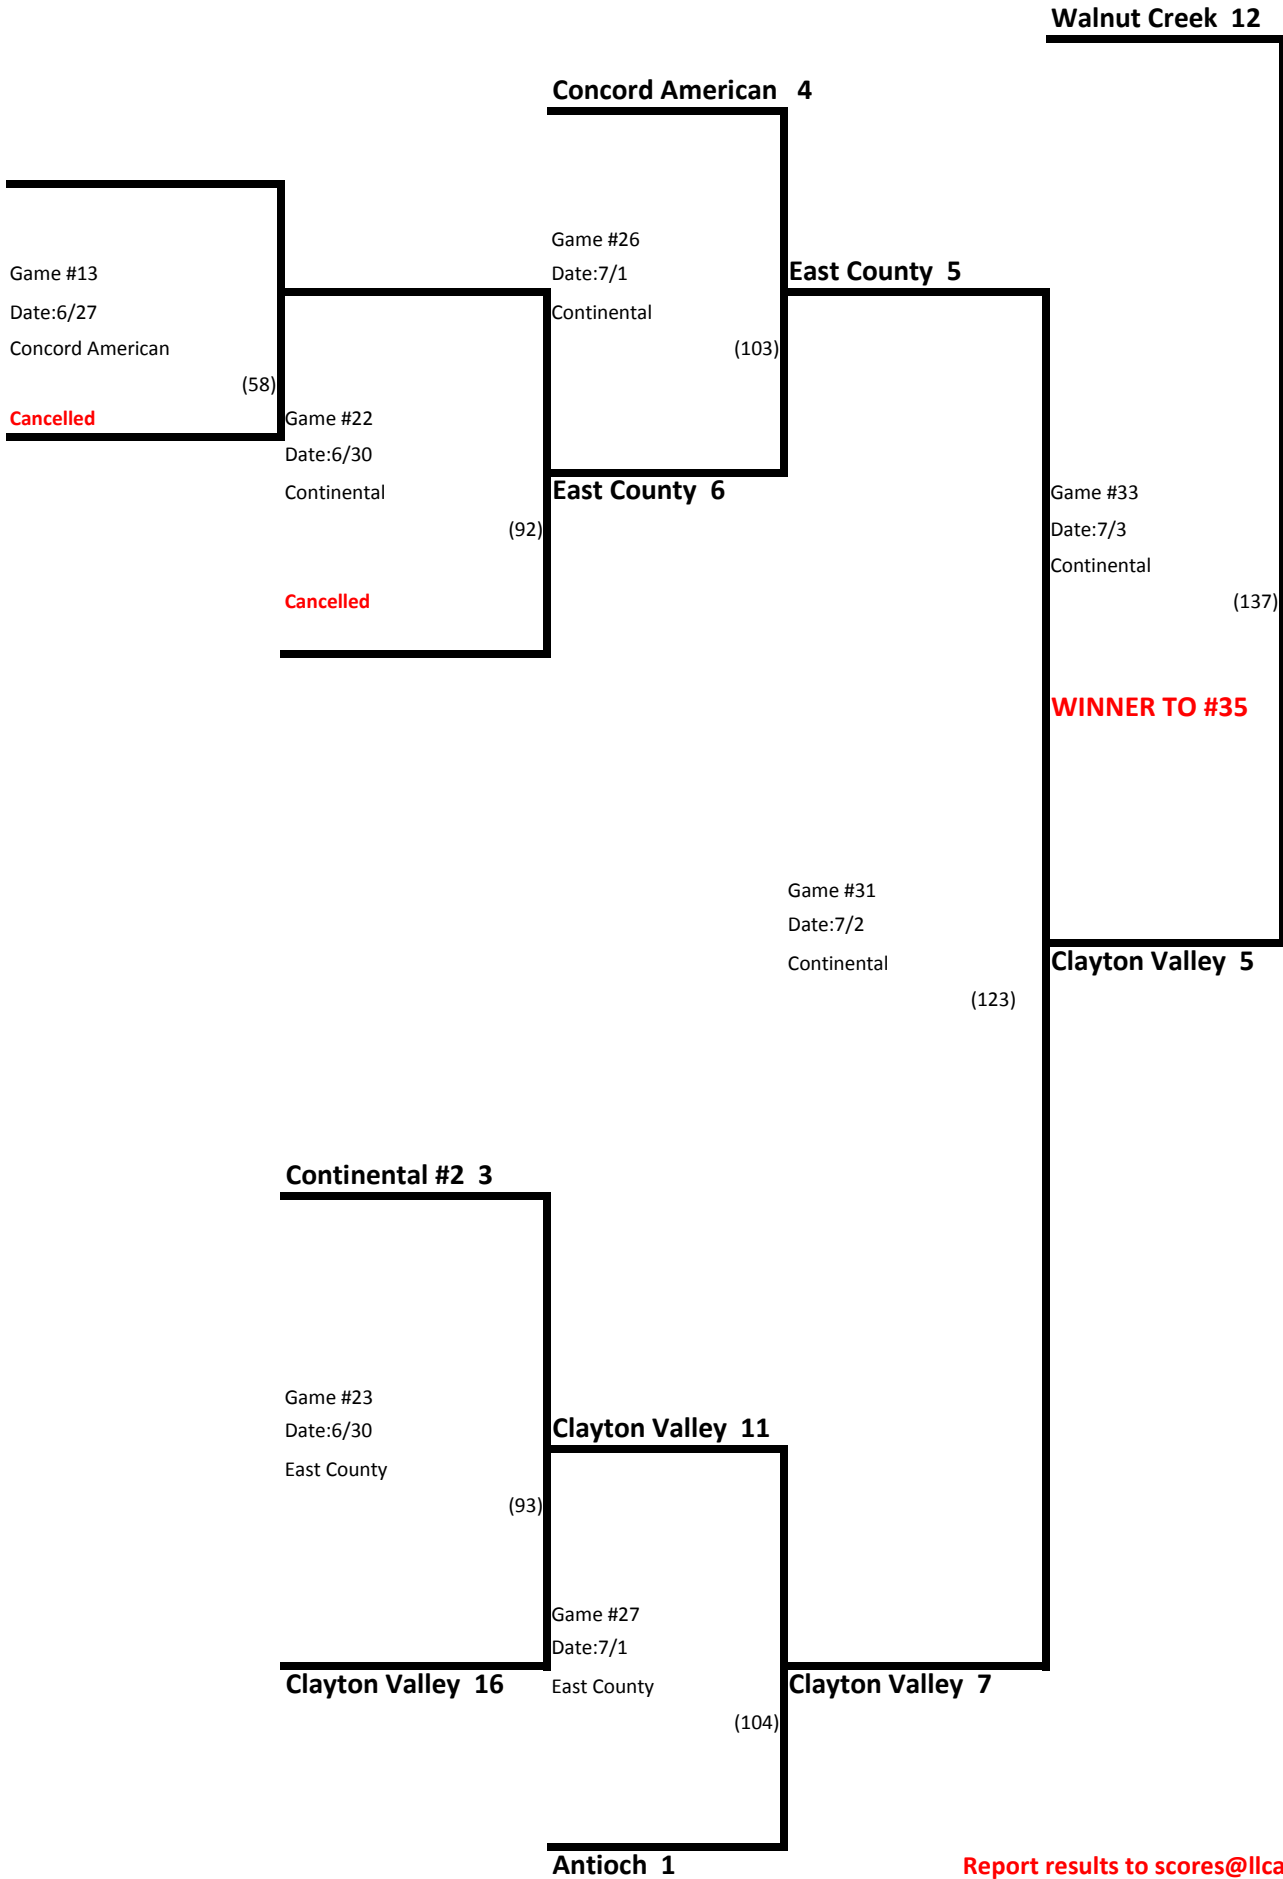

California District 4 International Tournament

East Elimination Bracket

Report results to scores@llcad4.org